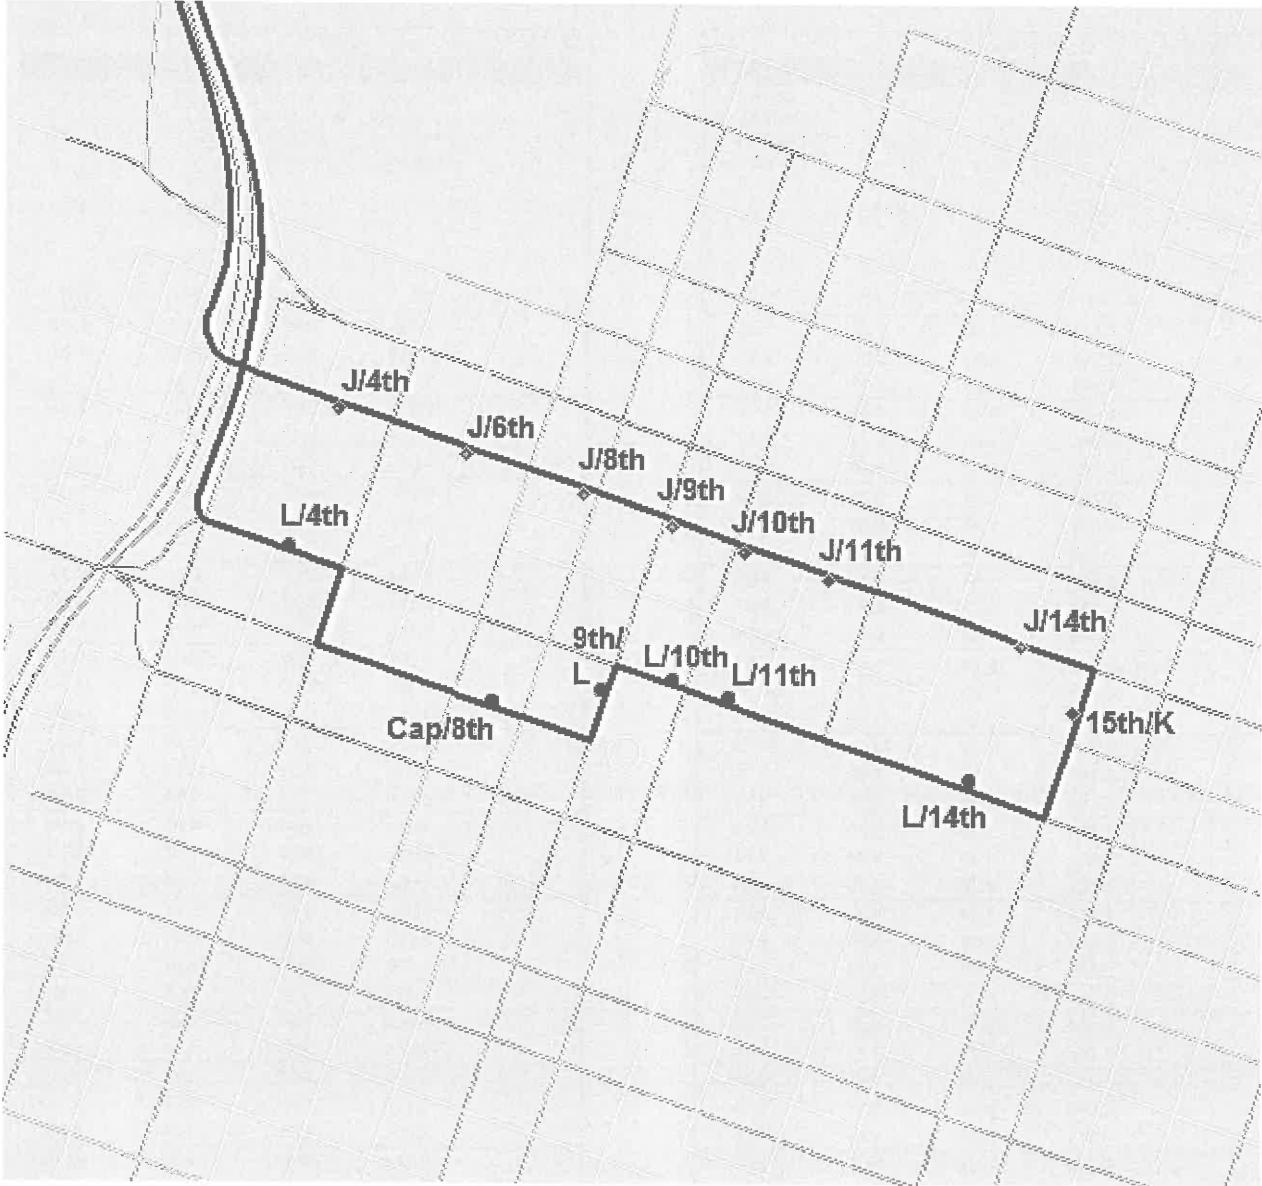

#142 Airport

Updated 12/9/19

#142 Airport

Updated 12/9/19

142 Downtown to Sac International			
Seven Days a Week			
Downtown 15th	Downtown 9th	Capitol	Sacramento International Airport Terminal A
& K St	& L	& 7th Street	
LV	LV	LV	APP AR
3:24a	3:28	3:29	3:45
3:54a	3:58	3:59	4:15
4:24a	4:28	4:29	4:45
4:44a	4:48	4:49	5:05
5:24a	5:28	5:29	5:45
5:44a	5:48	5:49	6:05
6:24a	6:28	6:29	6:45
6:44a	6:48	6:49	7:05
7:24a	7:28	7:29	7:45
7:44a	7:48	7:49	8:05
8:24a	8:28	8:29	8:45
8:44a	8:48	8:49	9:05
9:34a	9:38	9:39	9:55
10:34a	10:38	10:39	10:55
11:34a	11:38	11:39	11:55
12:34p	12:38	12:39	12:55
1:34p	1:38	1:39	1:55
2:34p	2:38	2:39	2:55
3:24p	3:28	3:29	3:45
3:44p	3:48	3:49	4:05
4:24p	4:28	4:29	4:45
4:44p	4:48	4:49	5:05
5:24p	5:28	5:29	5:45
5:44p	5:48	5:49	6:05
6:24p	6:28	6:29	6:45
6:44p	6:48	6:49	7:05
7:24p	7:28	7:29	7:45
7:44p	7:48	7:49	8:05
8:24p	8:28	8:29	8:45
8:44p	8:48	8:49	9:05
9:24p	9:28	9:29	9:45
9:44p	9:48	9:49	10:05
10:24p	10:28	10:29	10:45
10:44p	10:48	10:49	11:05
11:14p	11:18	11:19	11:35

142 Sac International - Downtown			
Seven Days a Week			
Sacramento International Airport Terminal A	Sacramento International Airport Terminal B	J	Downtown 15th
		& 8th	& K St
LV	LV	LV	APP AR
3:45a	3:47	4:04	4:10
4:15a	4:17	4:34	4:40
4:45a	4:47	5:04	5:10
5:05a	5:07	5:24	5:30
5:45a	5:47	6:04	6:10
6:05a	6:07	6:24	6:30
6:45a	6:47	7:04	7:10
7:05a	7:07	7:24	7:30
7:45a	7:47	8:04	8:10
8:05a	8:07	8:24	8:30
8:45a	8:47	9:04	9:10
9:05a	9:07	9:24	9:30
9:55a	9:57	10:14	10:20
10:55a	10:57	11:14	11:20
11:55a	11:57	12:14	12:20
12:55p	12:57	1:14	1:20
1:55p	1:57	2:14	2:20
2:55p	2:57	3:14	3:20
3:45p	3:47	4:04	4:10
4:05p	4:07	4:24	4:30
4:45p	4:47	5:04	5:10
5:05p	5:07	5:24	5:30
5:45p	5:47	6:04	6:10
6:05p	6:07	6:24	6:30
6:45p	6:47	7:04	7:10
7:05p	7:07	7:24	7:30
7:45p	7:47	8:04	8:10
8:05p	8:07	8:24	8:30
8:45p	8:47	9:04	9:10
9:05p	9:07	9:24	9:30
9:45p	9:47	10:04	10:10
10:05p	10:07	10:24	10:30
10:45p	10:47	11:04	11:10
11:05p	11:07	11:24	11:30
11:35p	11:37	11:54	12:00