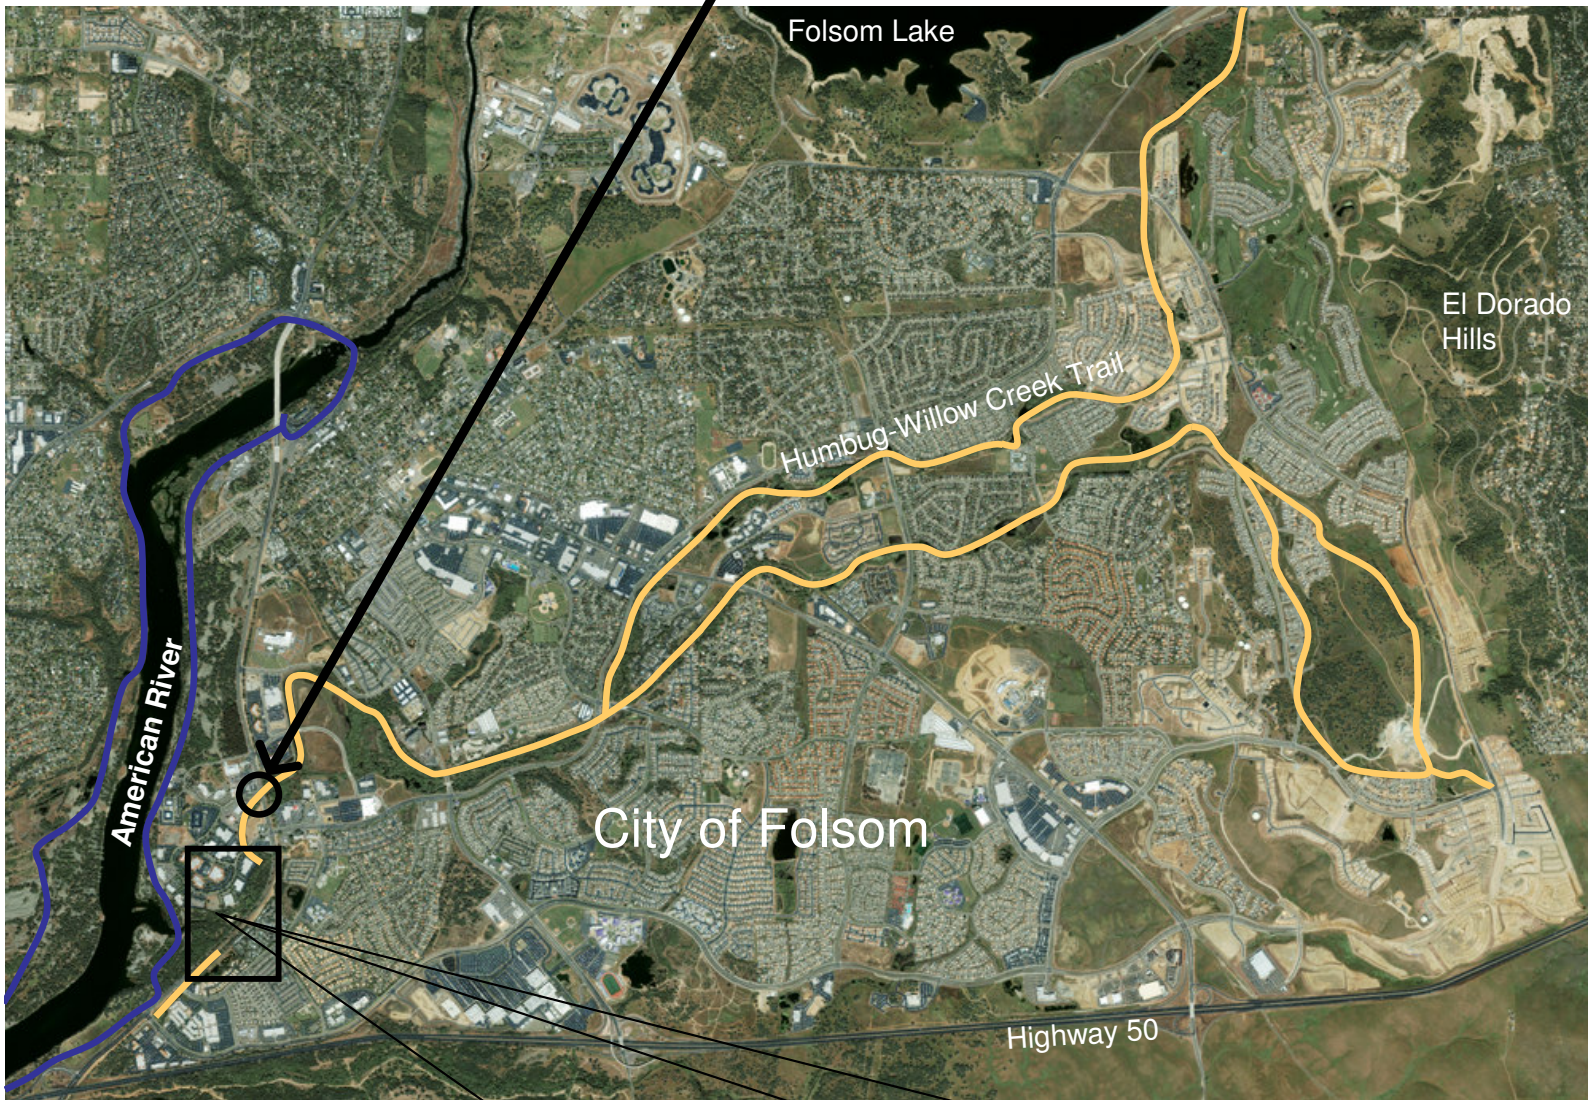

**Folsom Boulevard  
Bike/Pedestrian  
Overcrossing**

# The Missing Link!

## Humbug-Willow Creek Lake Natoma Bikeway Gap Closure Project

City of Folsom  
October 2005