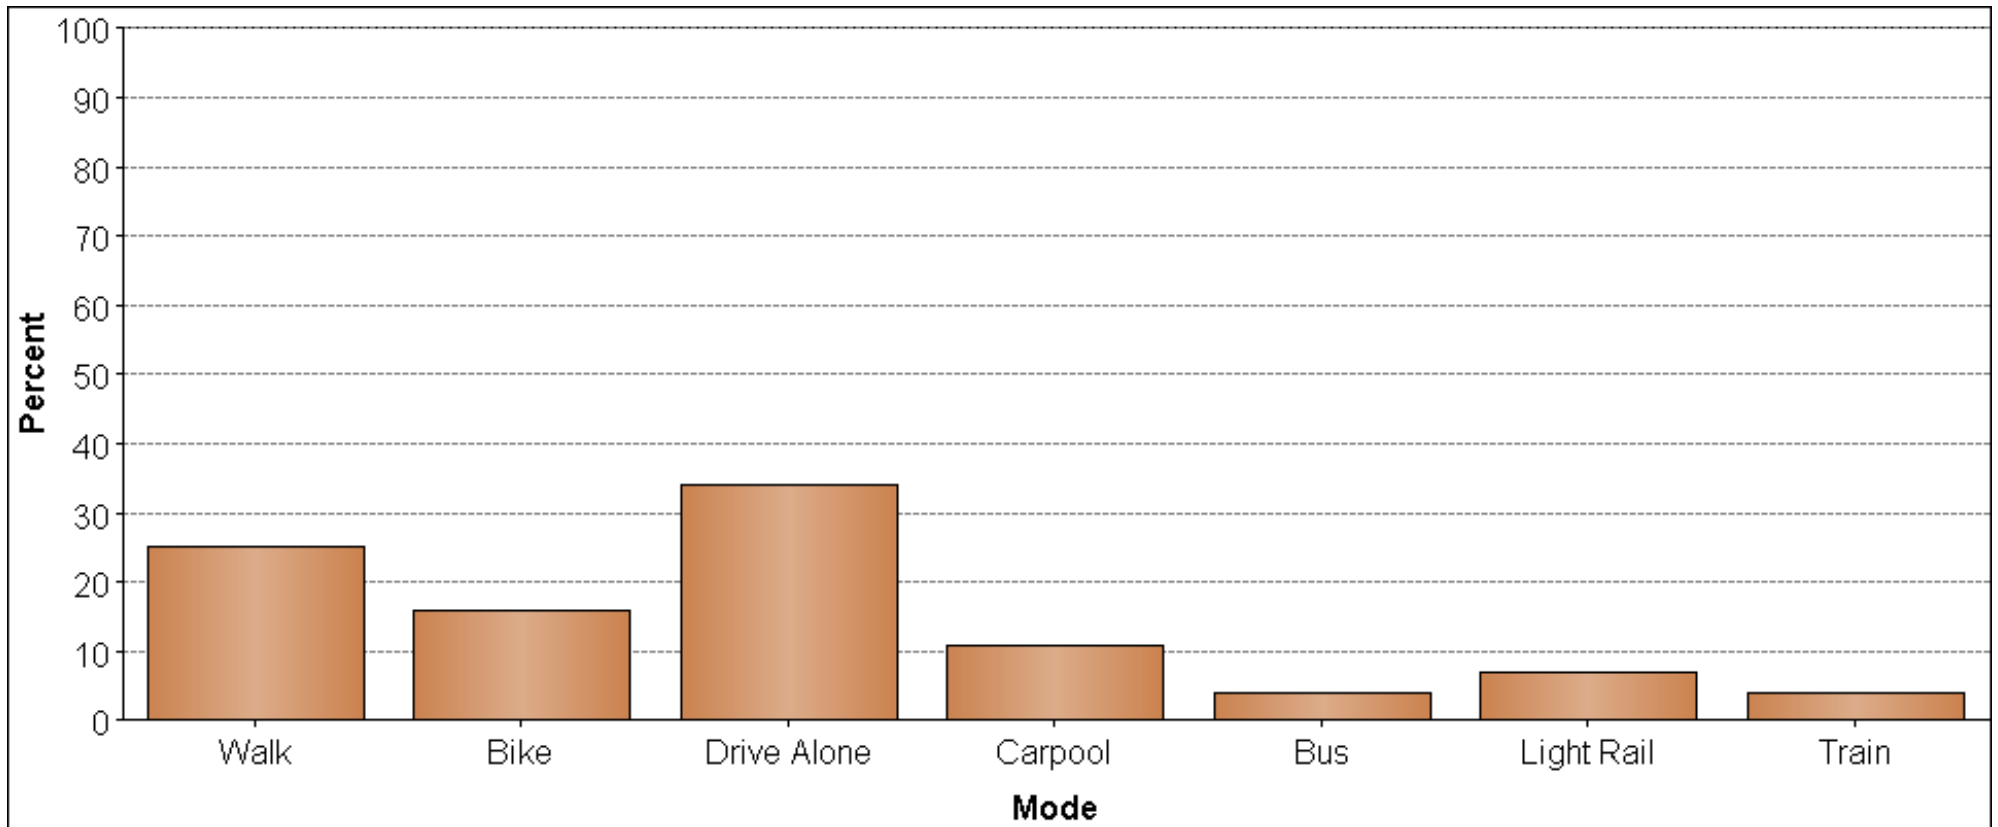

## Type of Trip (4/18/06, Rancho Cordova/Folsom)

By Percentage	Walk	Bike	Drive alone	Carpool	Bus	Light rail	Train
Shorter Distance:	25%	16%	34%	11%	4%	7%	4%
Medium Distance:	2%	12%	48%	14%	3%	11%	9%
Longer Distance:	1%	6%	48%	17%	4%	13%	11%

By Quantity	Walk	Bike	Drive alone	Carpool	Bus	Light rail	Train
Shorter Distance:	65	41	90	29	10	18	11
Medium Distance:	5	24	97	28	7	23	19
Longer Distance:	1	11	87	30	8	24	19

## Graph: Shorter Distance

## Graph: Type of Trip, All Distances