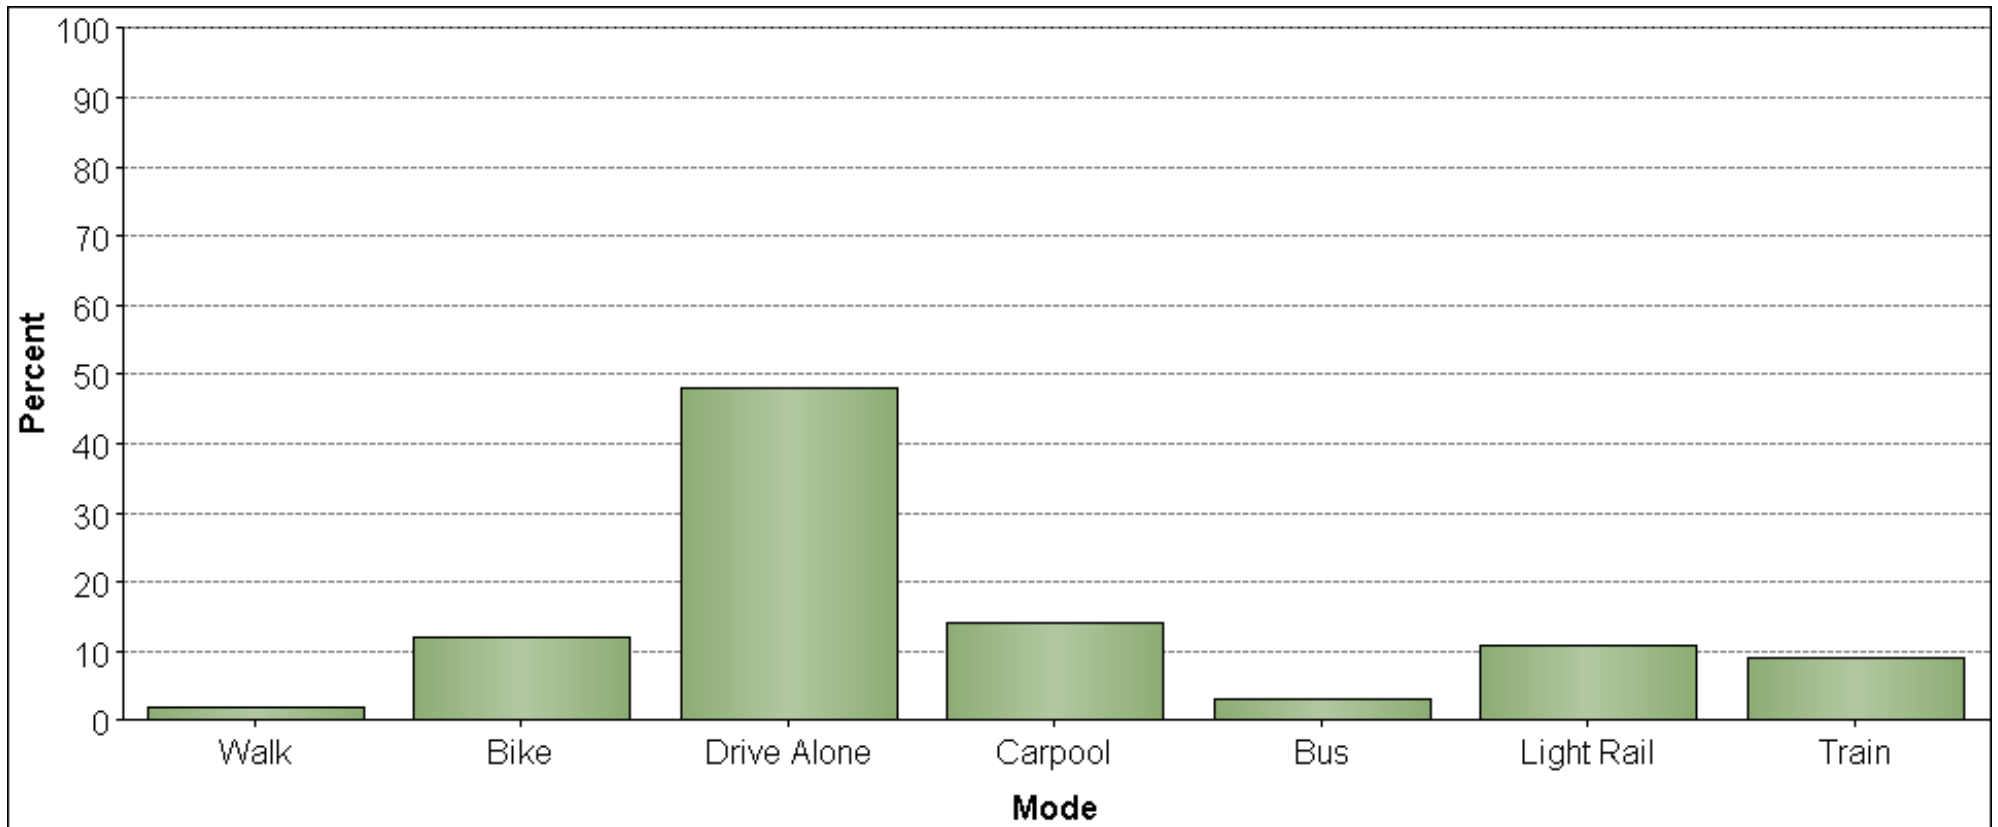

Graph: Medium Distance