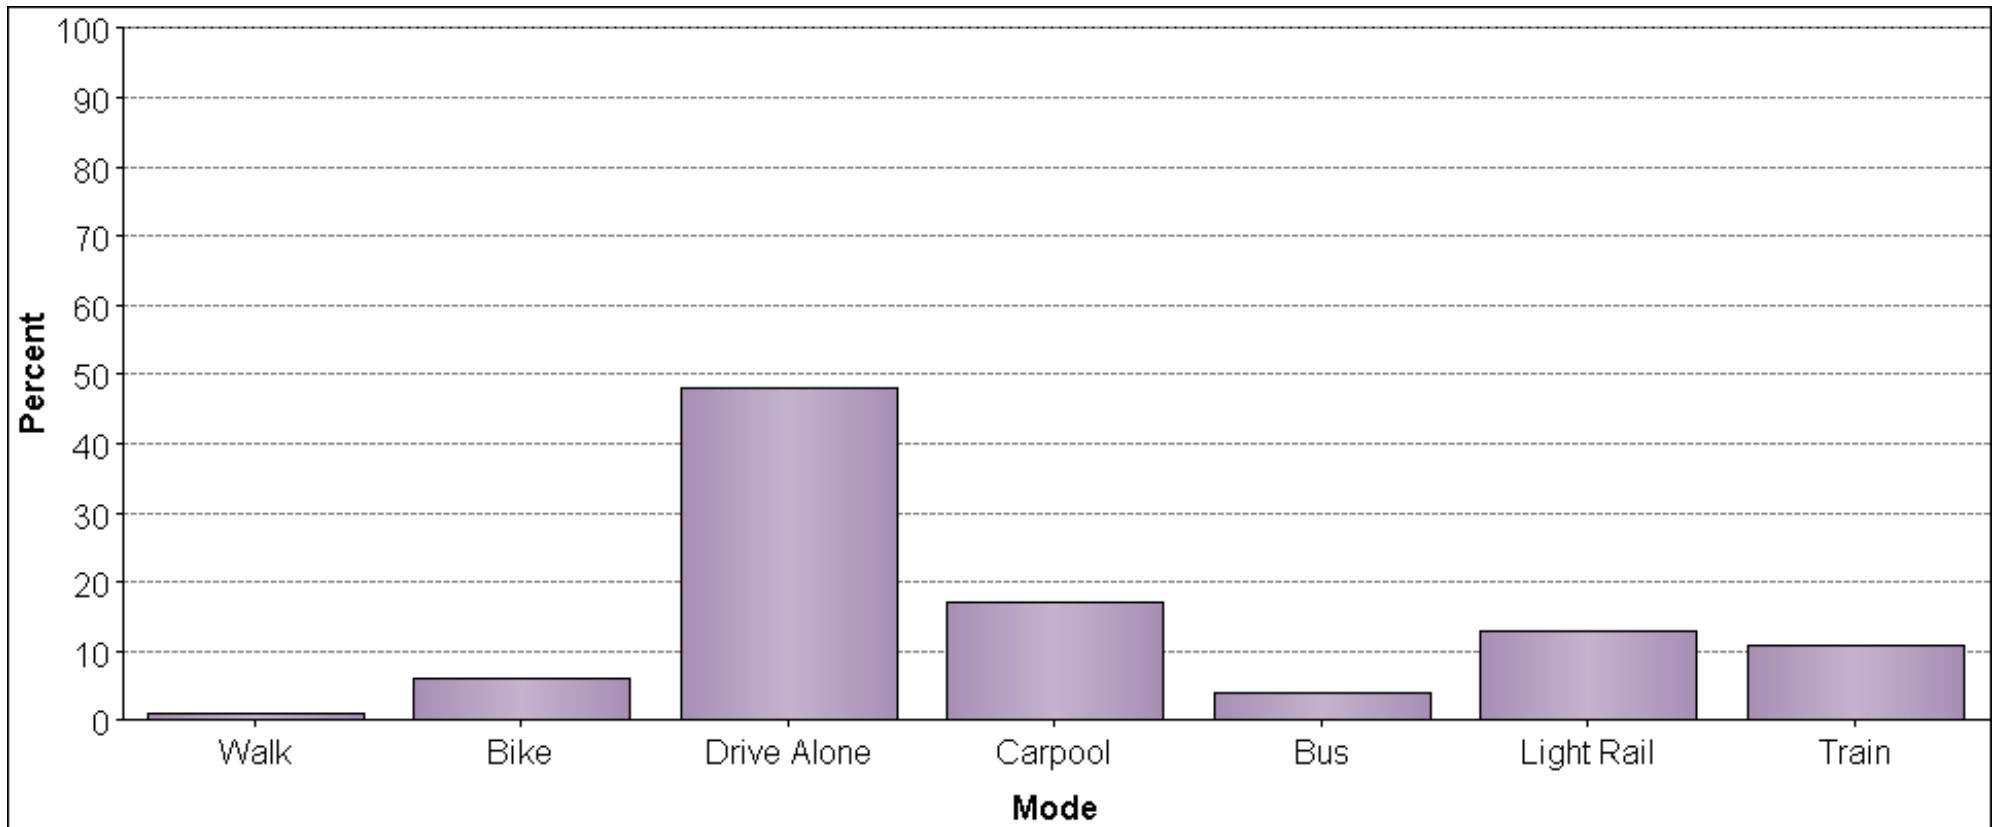

By Quantity	Walk	Bike	Drive alone	Carpool	Bus	Light rail	Train
Shorter Distance:	65	41	90	29	10	18	11
Medium Distance:	5	24	97	28	7	23	19
Longer Distance:	1	11	87	30	8	24	19

## Graph: Shorter Distance

## Graph: Longer Distance

## Graph: Type of Trip, All Distances