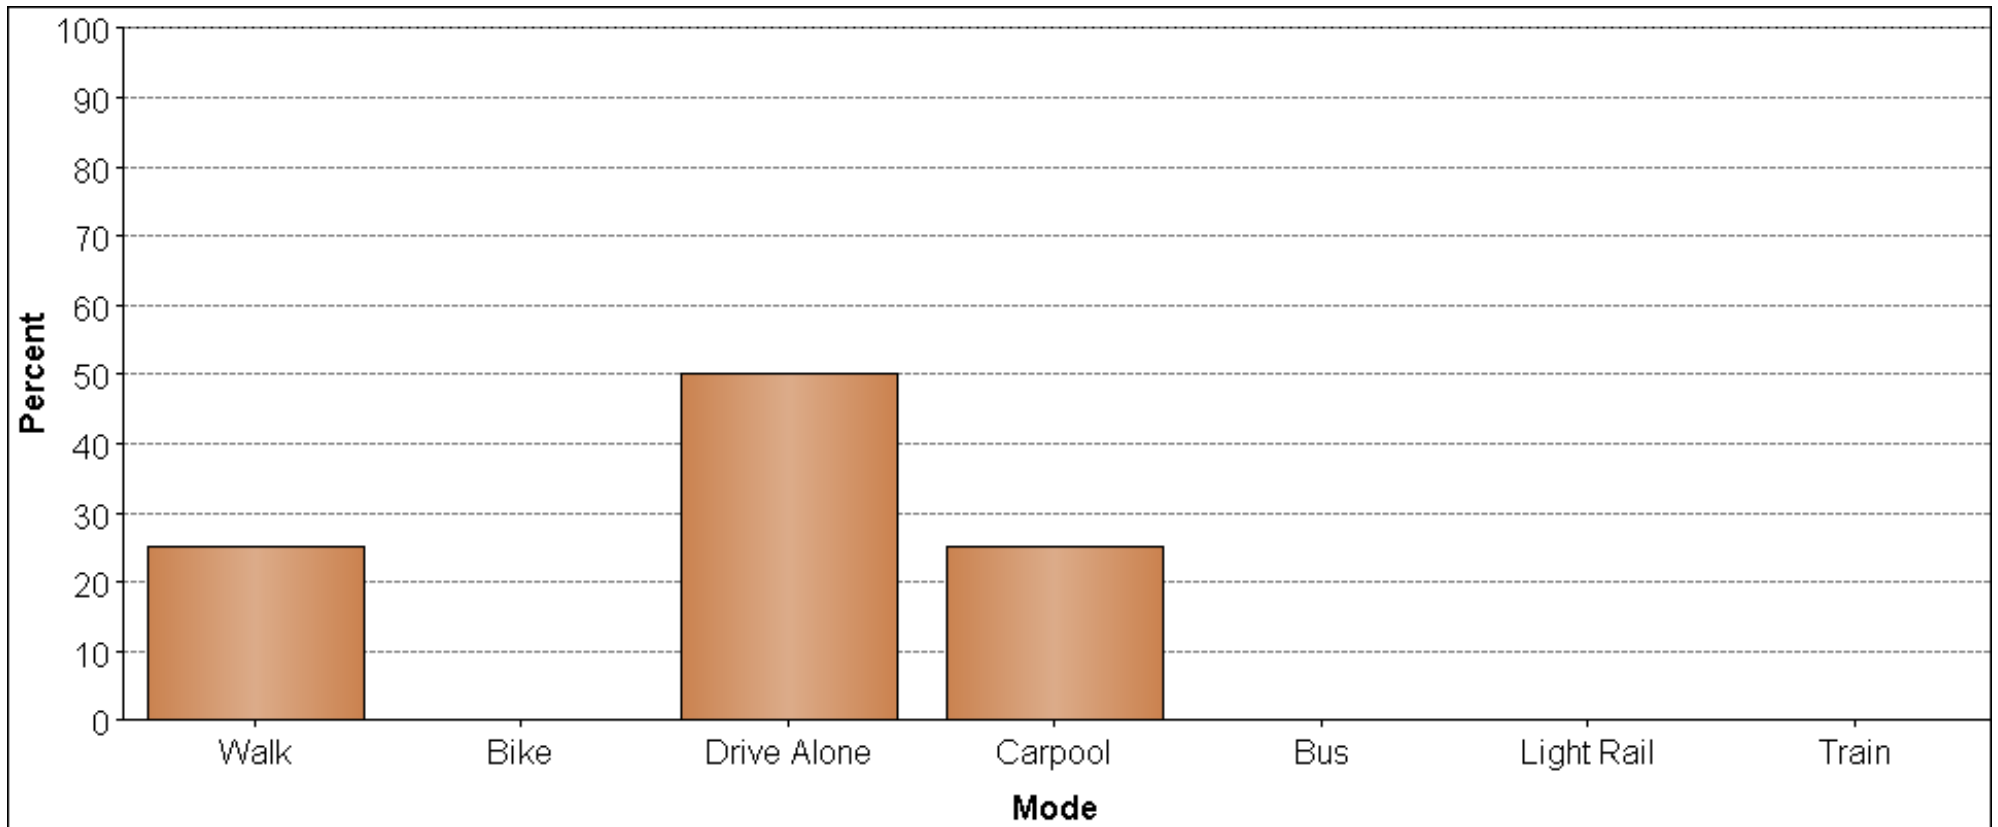

Type of Trip (3/23/06, West Sacramento)

By Percentage	Walk	Bike	Drive alone	Carpool	Bus	Light rail	Train
Shorter Distance:	25%	0%	50%	25%	0%	0%	0%
Medium Distance:	33%	0%	67%	0%	0%	0%	0%
Longer Distance:	0%	0%	100%	0%	0%	0%	0%

By Quantity	Walk	Bike	Drive alone	Carpool	Bus	Light rail	Train
Shorter Distance:	1	0	2	1	0	0	0
Medium Distance:	1	0	2	0	0	0	0
Longer Distance:	0	0	2	0	0	0	0

Graph: Shorter Distance

Graph: Medium Distance

Graph: Longer Distance

Graph: Type of Trip, All Distances