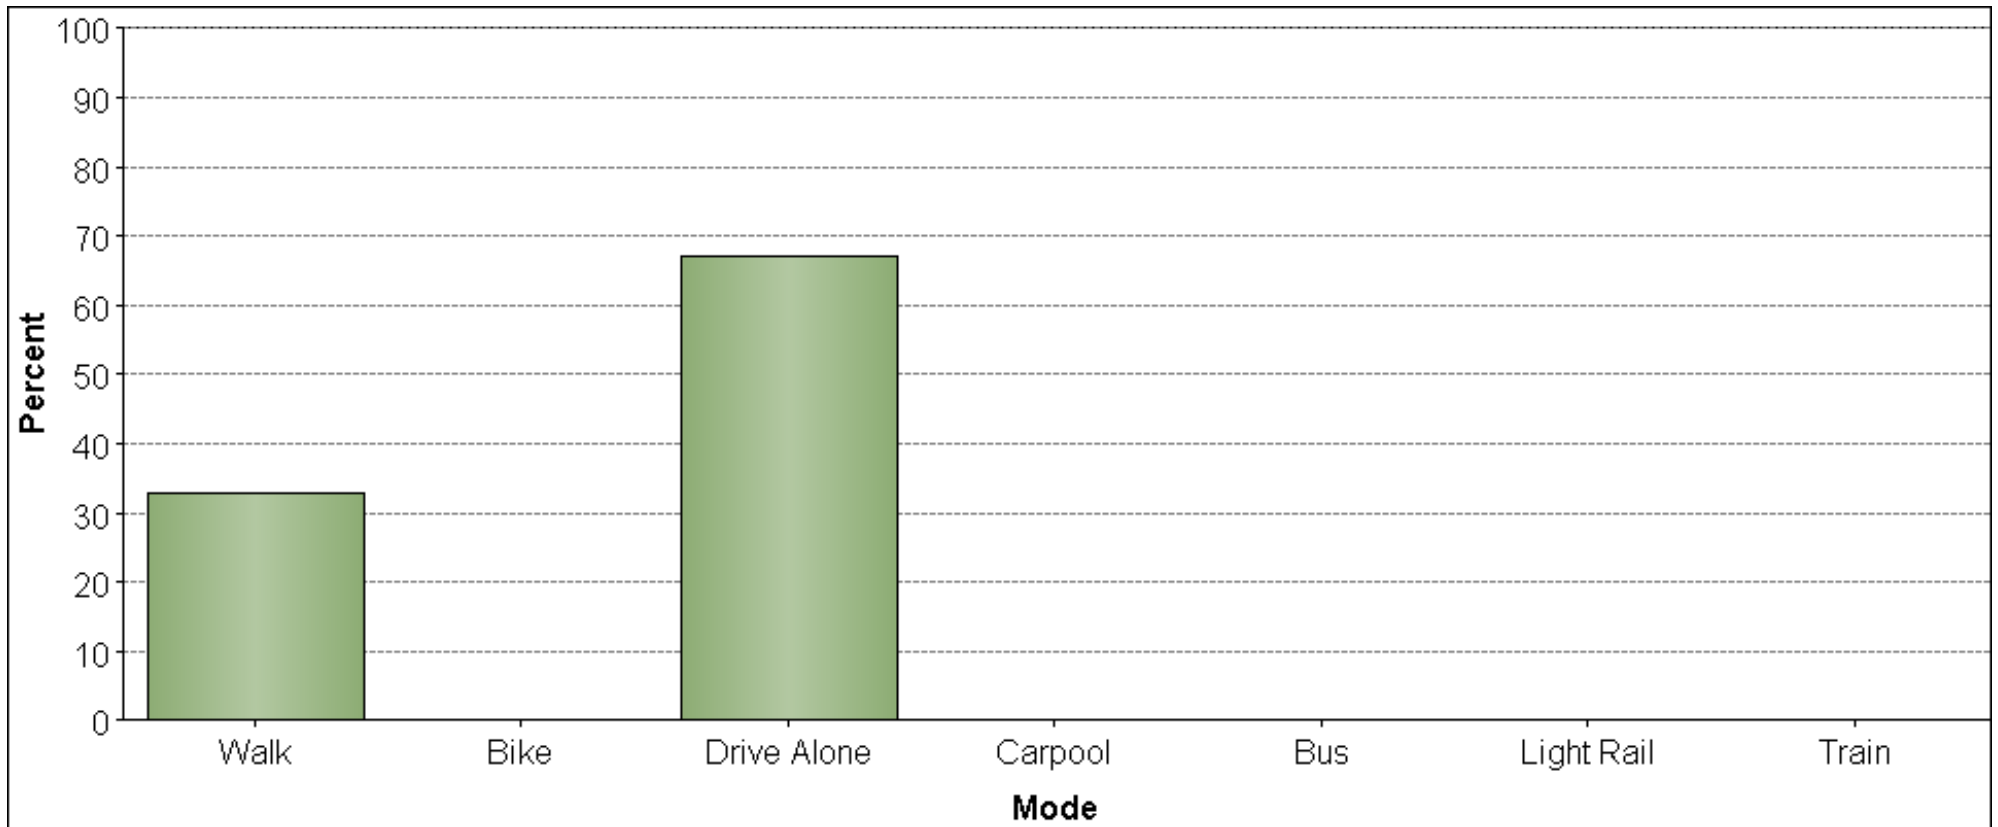

Type of Trip (3/23/06, West Sacramento)

By Percentage	Walk	Bike	Drive alone	Carpool	Bus	Light rail	Train
Shorter Distance:	25%	0%	50%	25%	0%	0%	0%
Medium Distance:	33%	0%	67%	0%	0%	0%	0%
Longer Distance:	0%	0%	100%	0%	0%	0%	0%

By Quantity	Walk	Bike	Drive alone	Carpool	Bus	Light rail	Train
Shorter Distance:	1	0	2	1	0	0	0
Medium Distance:	1	0	2	0	0	0	0
Longer Distance:	0	0	2	0	0	0	0

Graph: Shorter Distance

Graph: Medium Distance

Graph: Longer Distance

Graph: Type of Trip, All Distances