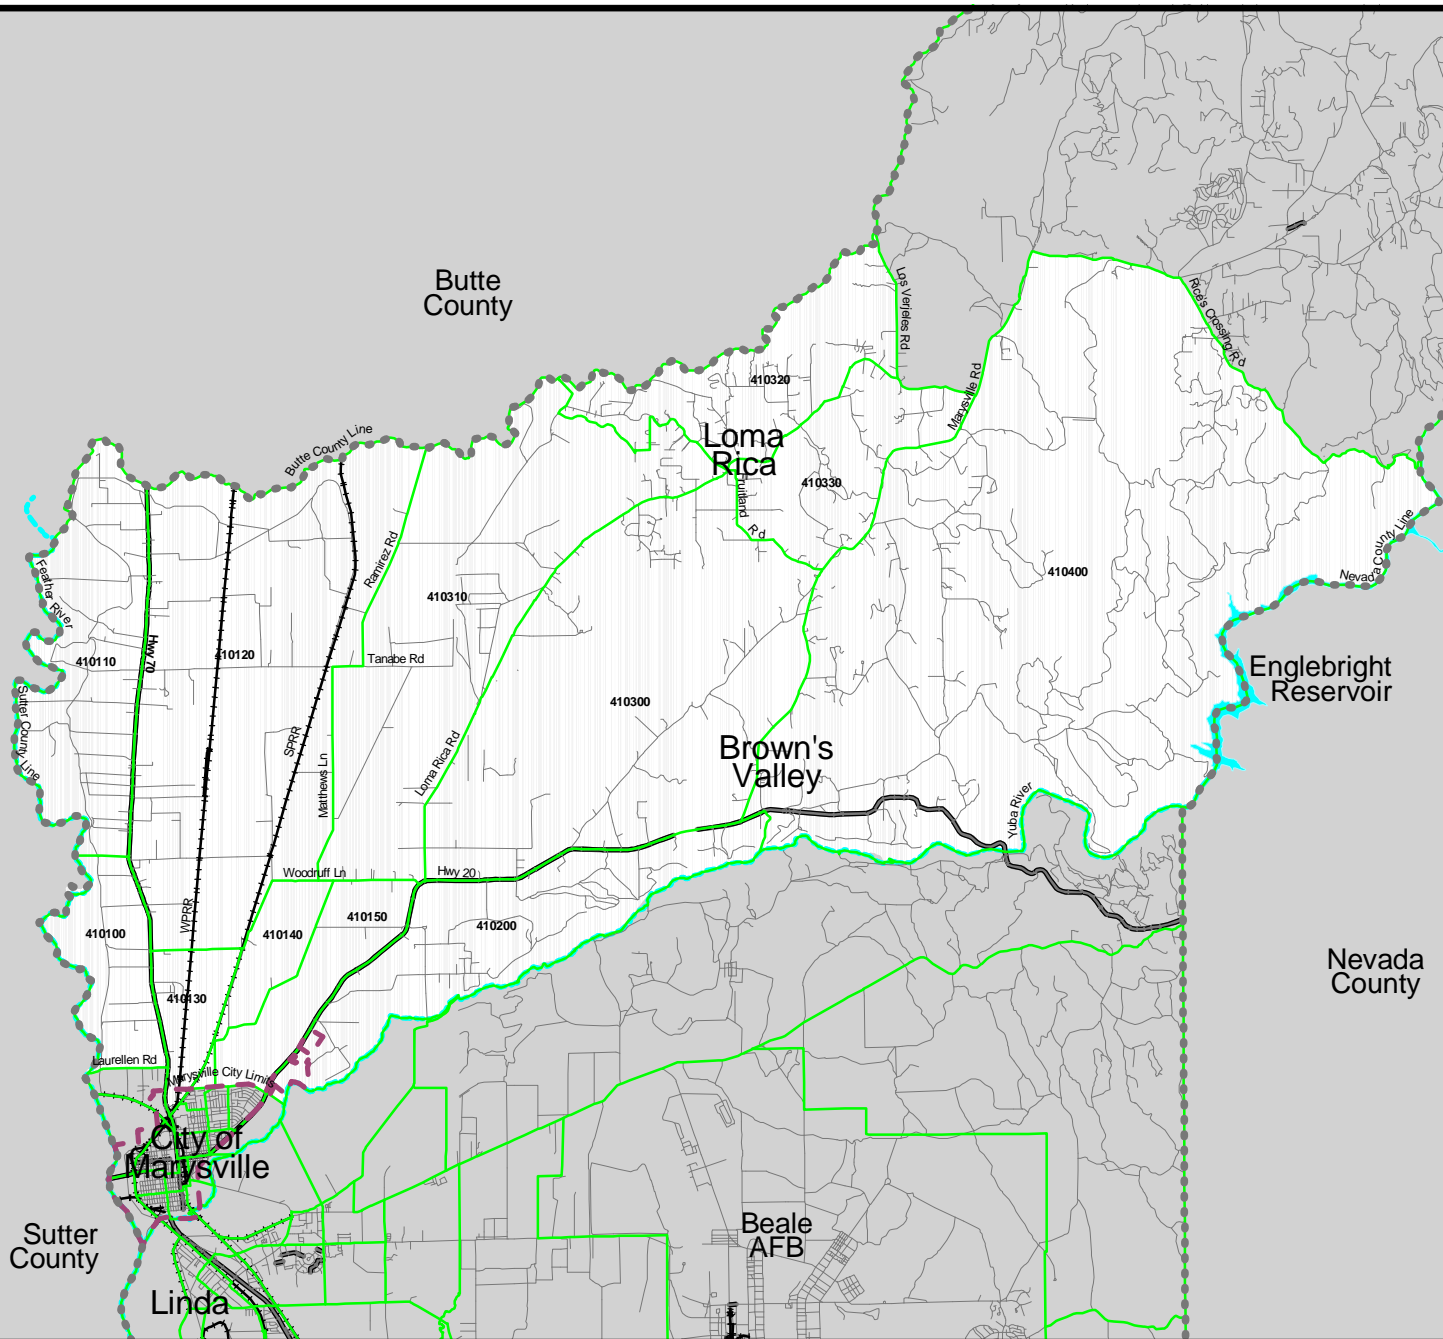

Loma Rica

Yuba
County

Butte
County

-  City Limits
-  Railroad
-  County Lines
-  Water Features
-  Roads
-  Minor Zones