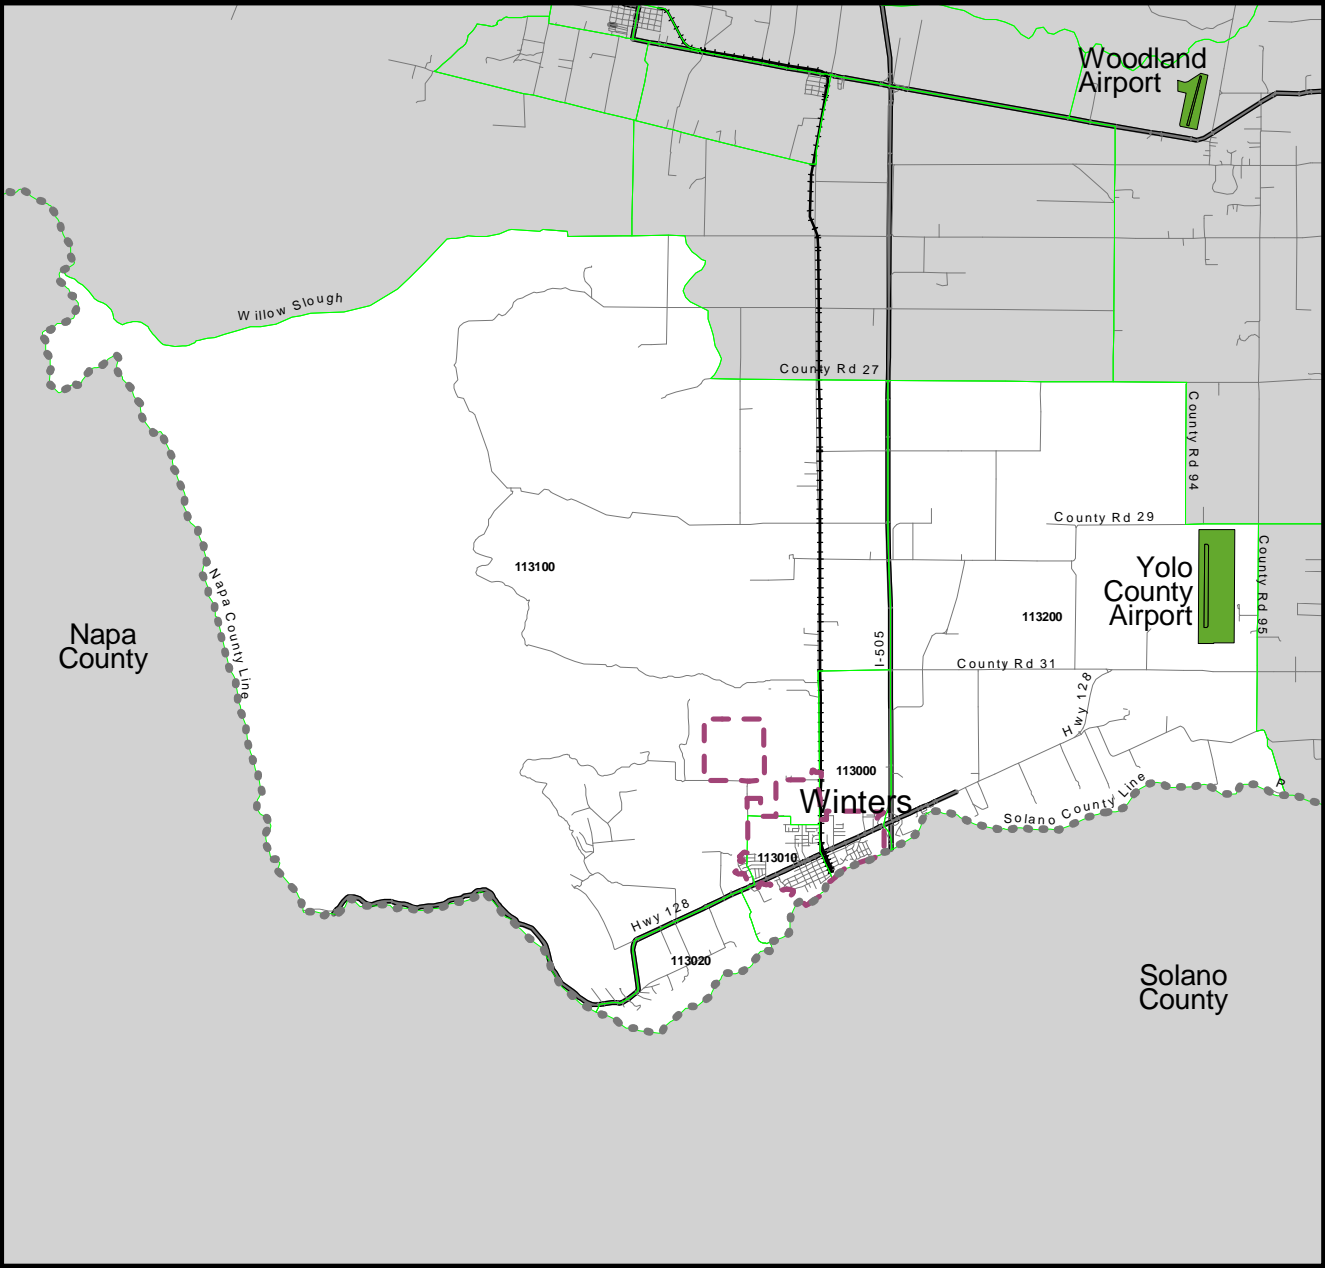

Winters

Yolo County

Note: Regional Analysis District boundaries do not match city limits.

- City Limits
- Railroad
- County Lines
- Water Features
- Roads
- Minor Zones

Note : Scale does not apply to inset map.