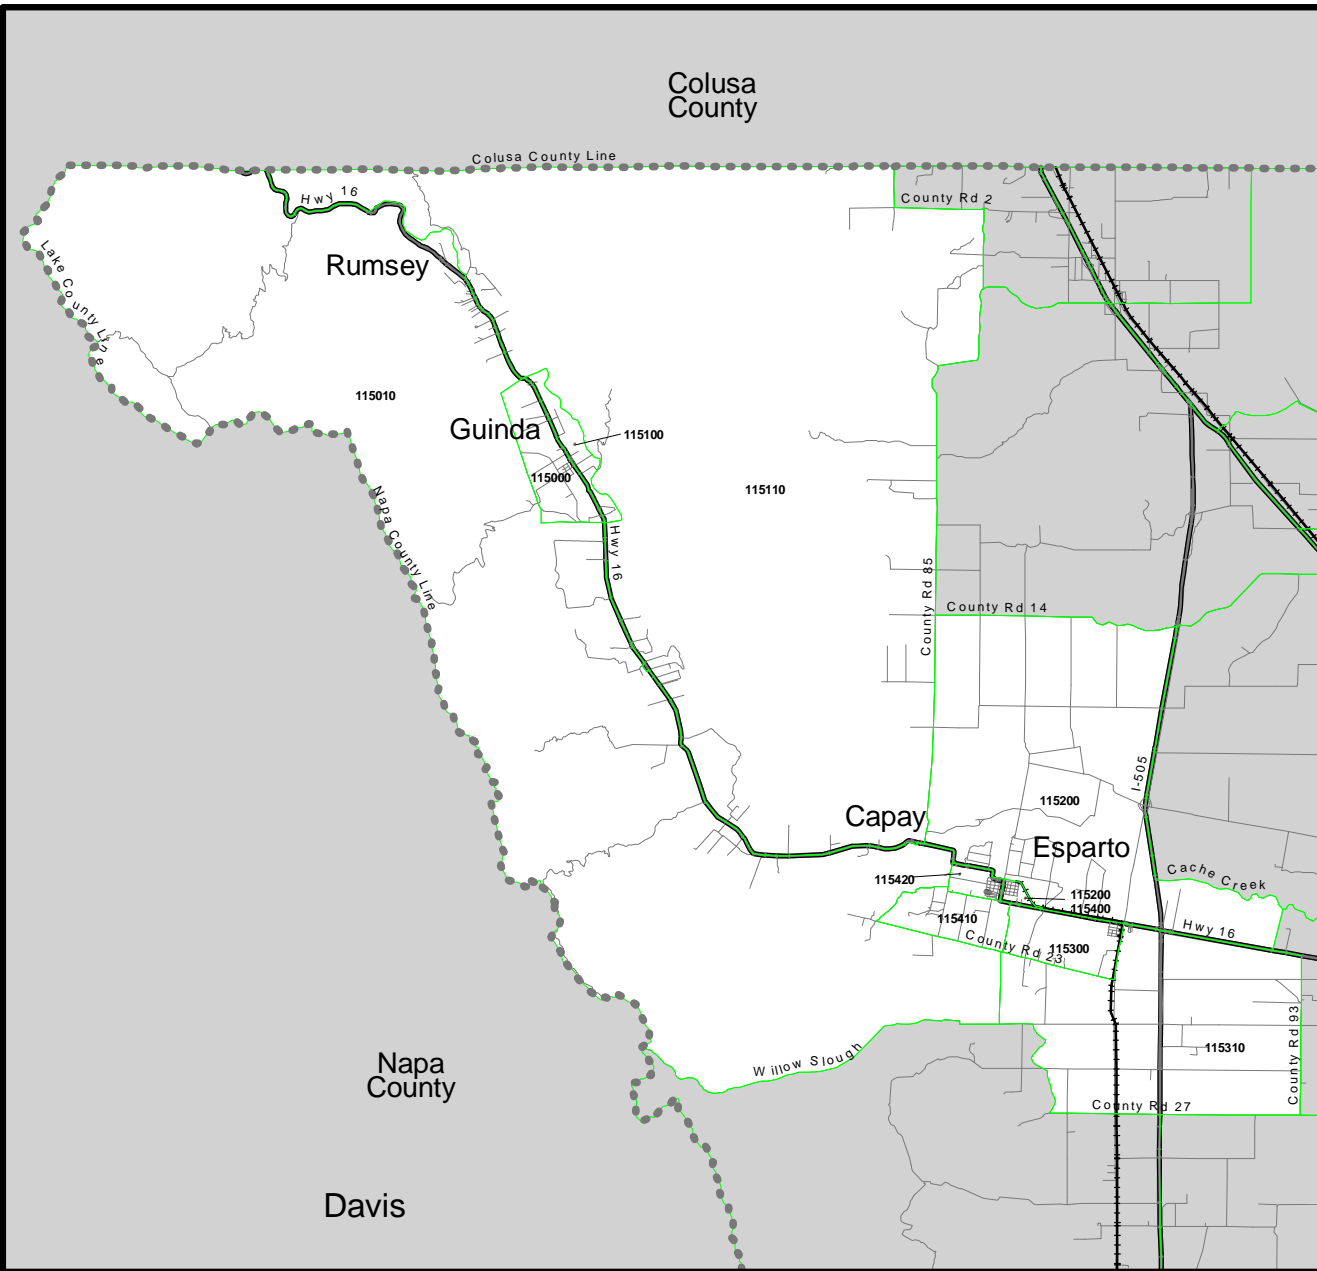

Note: Scale does not apply to inset map.

Dunnigan-Knight's Landing Yolo County

-  City Limits
-  Railroad
-  County Lines
-  Water Features
-  Roads
-  Minor Zones

Esparto-Capay

Yolo County

-  City Limits
-  Railroad
-  County Lines
-  Water Features
-  Roads
-  Minor Zones

West Sacramento

Yolo County

Note: Regional Analysis District boundaries do not match city limits.

Inset

-  City Limits
-  Railroad
-  County Lines
-  Water Features
-  Roads
-  Minor Zones

Note: Scale does not apply to inset map.