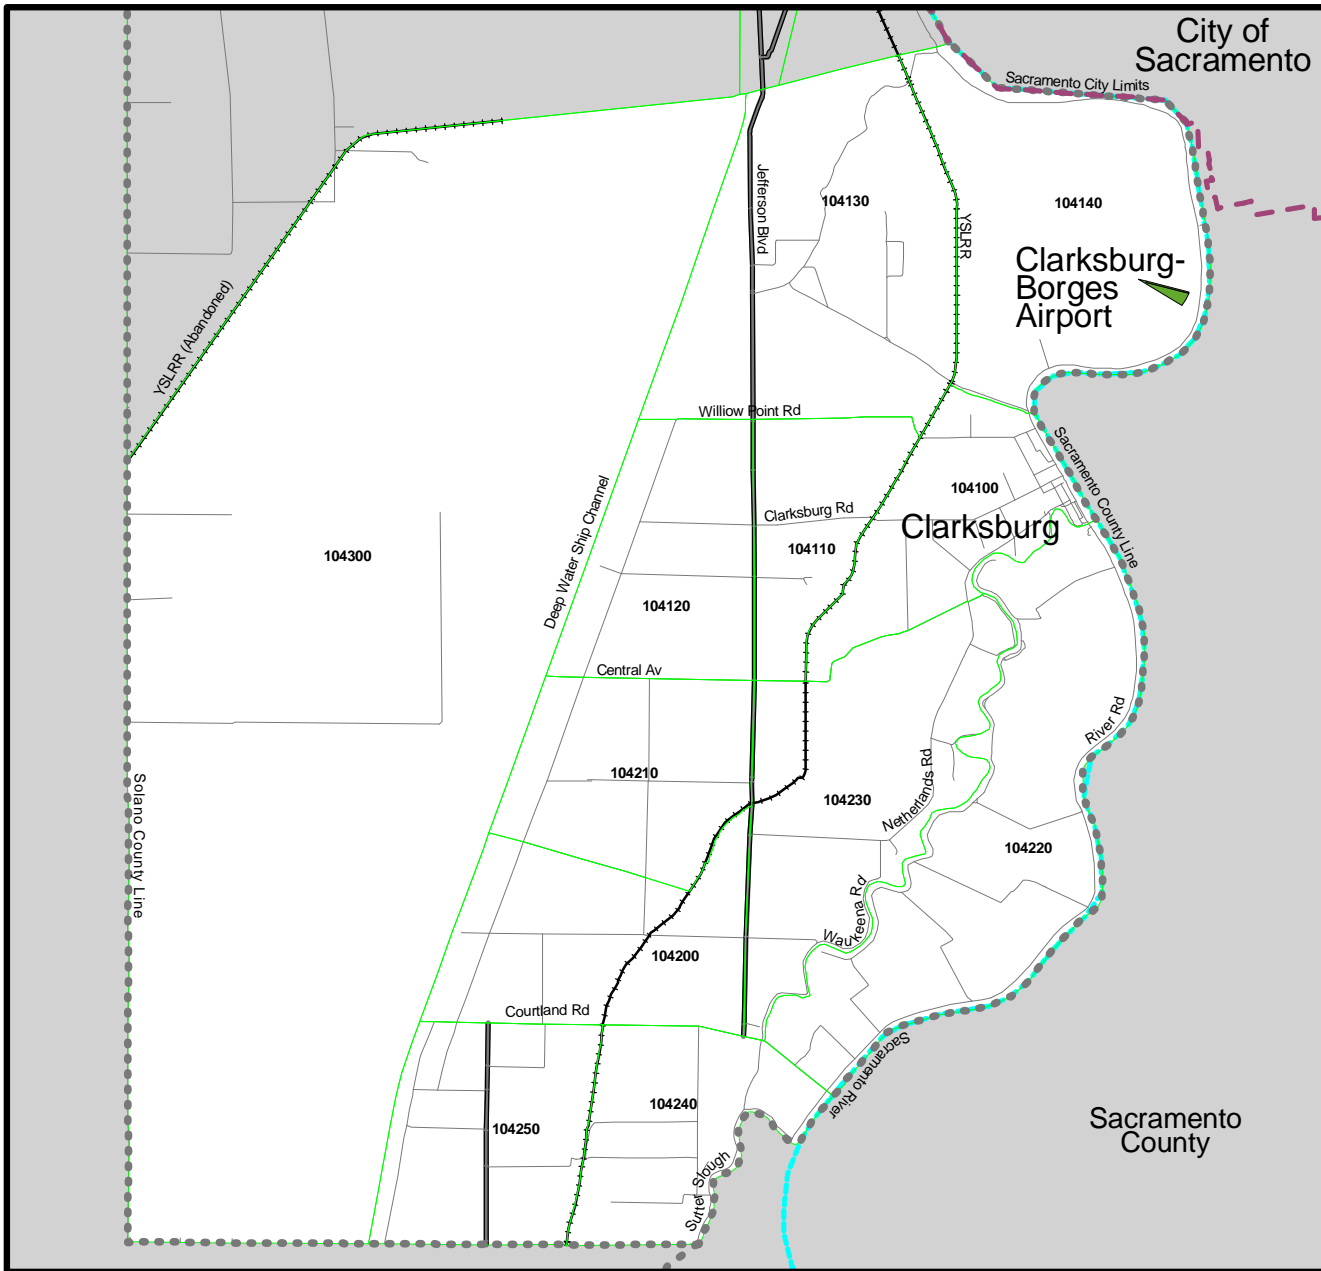

**Yolo
County**

Clarksburg

Yolo County

- City Limits
- Railroad
- County Lines
- Water Features
- Roads
- Minor Zones

Davis

Yolo County

Note: Regional Analysis District boundaries do not match city limits.

-  City Limits
-  Railroad
-  County Lines
-  Water Features
-  Roads
-  Minor Zones

Note: Scale does not apply to inset map.

Dunnigan-Knight's Landing Yolo County

-  City Limits
-  Railroad
-  County Lines
-  Water Features
-  Roads
-  Minor Zones

Esparto-Capay

Yolo County

-  City Limits
-  Railroad
-  County Lines
-  Water Features
-  Roads
-  Minor Zones

West Sacramento

Yolo County

Note: Regional Analysis District boundaries do not match city limits.

Inset

-  City Limits
-  Railroad
-  County Lines
-  Water Features
-  Roads
-  Minor Zones

Note: Scale does not apply to inset map.