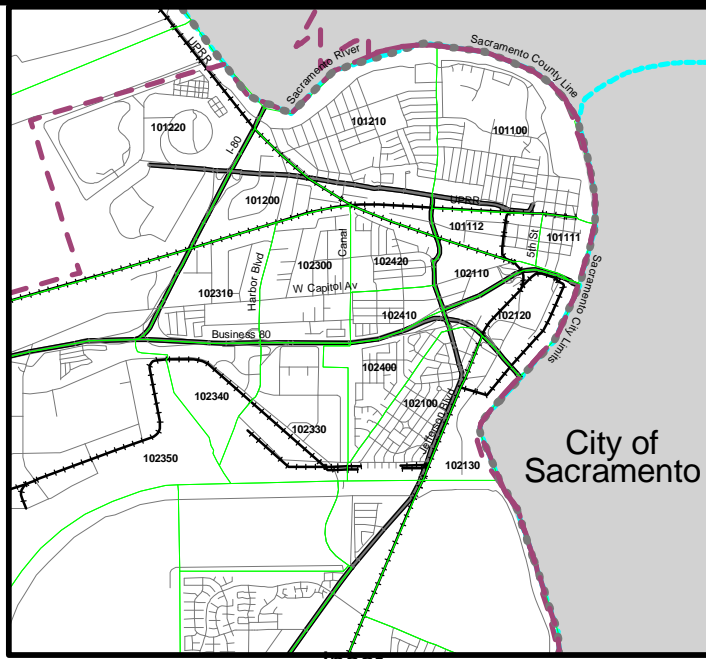

Note: Scale does not apply to inset map.

Dunnigan-Knight's Landing Yolo County

-  City Limits
-  Railroad
-  County Lines
-  Water Features
-  Roads
-  Minor Zones

Esparto-Capay

Yolo County

-  City Limits
-  Railroad
-  County Lines
-  Water Features
-  Roads
-  Minor Zones

West Sacramento

Yolo County

Note: Regional Analysis District boundaries do not match city limits.

Inset

-  City Limits
-  Railroad
-  County Lines
-  Water Features
-  Roads
-  Minor Zones

Note: Scale does not apply to inset map.