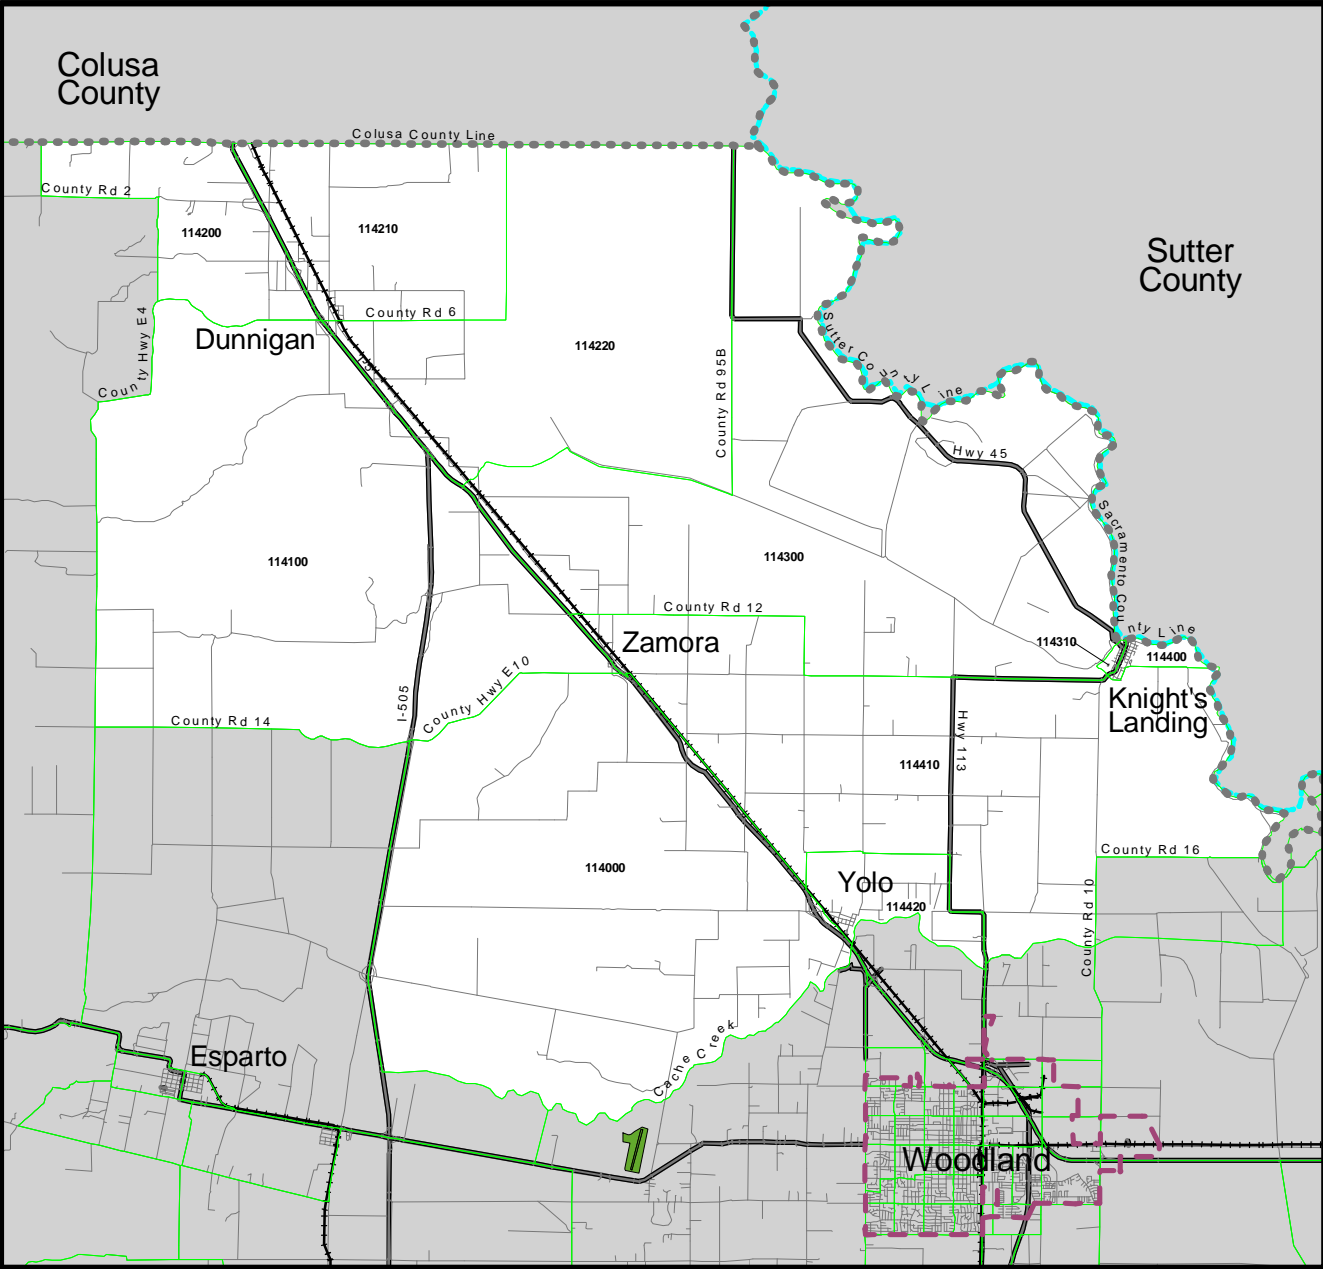

**Yolo
County**

Clarksburg

Yolo County

- City Limits
- Railroad
- County Lines
- Water Features
- Roads
- Minor Zones

Davis

Yolo County

Note: Regional Analysis District boundaries do not match city limits.

-  City Limits
-  Railroad
-  County Lines
-  Water Features
-  Roads
-  Minor Zones

Note: Scale does not apply to inset map.

Dunnigan-Knight's Landing Yolo County

-  City Limits
-  Railroad
-  County Lines
-  Water Features
-  Roads
-  Minor Zones

Esparto-Capay

Yolo County

-  City Limits
-  Railroad
-  County Lines
-  Water Features
-  Roads
-  Minor Zones

West Sacramento

Yolo County

Note: Regional Analysis District boundaries do not match city limits.

Inset

-  City Limits
-  Railroad
-  County Lines
-  Water Features
-  Roads
-  Minor Zones

Note: Scale does not apply to inset map.

Winters

Yolo County

Note: Regional Analysis District boundaries do not match city limits.

-  City Limits
-  Railroad
-  County Lines
-  Water Features
-  Roads
-  Minor Zones

Note : Scale does not apply to inset map.