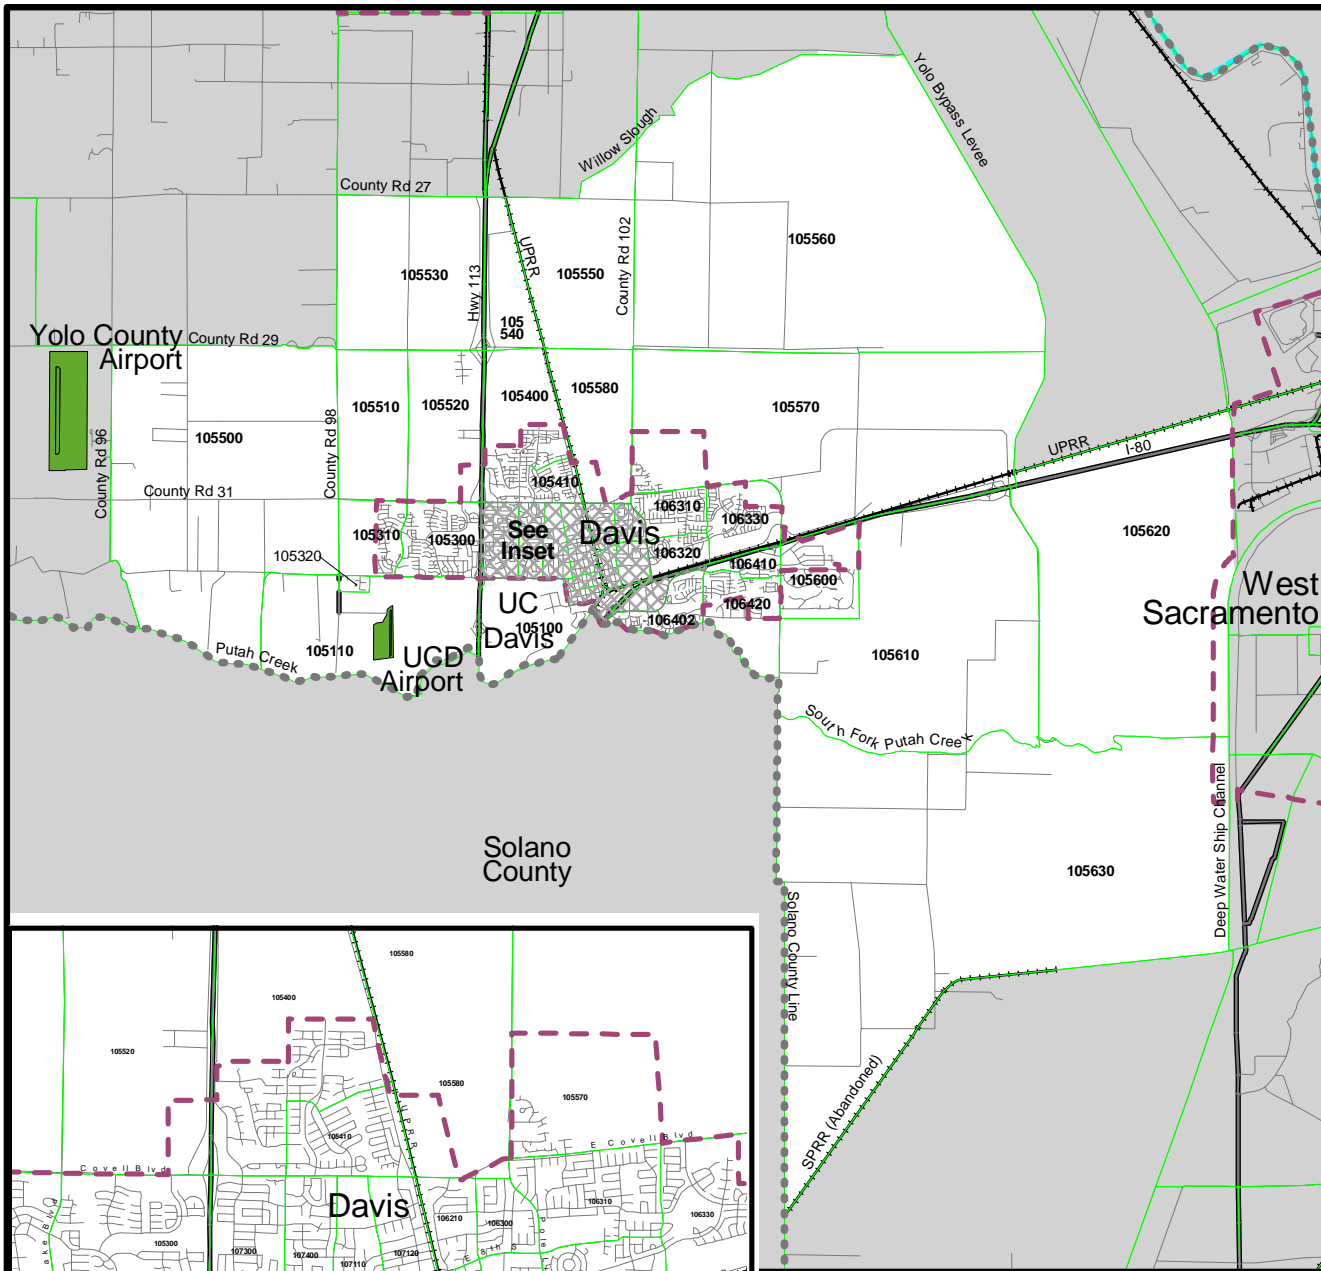

**Yolo
County**

Clarksburg

Yolo County

- City Limits
- Railroad
- County Lines
- Water Features
- Roads
- Minor Zones

Davis

Yolo County

Note: Regional Analysis District boundaries do not match city limits.

-  City Limits
-  Railroad
-  County Lines
-  Water Features
-  Roads
-  Minor Zones

Note: Scale does not apply to inset map.

Dunnigan-Knight's Landing Yolo County

-  City Limits
-  Railroad
-  County Lines
-  Water Features
-  Roads
-  Minor Zones

Esparto-Capay

Yolo County

-  City Limits
-  Railroad
-  County Lines
-  Water Features
-  Roads
-  Minor Zones

West Sacramento

Yolo County

Note: Regional Analysis District boundaries do not match city limits.

Inset

-  City Limits
-  Railroad
-  County Lines
-  Water Features
-  Roads
-  Minor Zones

Note: Scale does not apply to inset map.

Winters

Yolo County

Note: Regional Analysis District boundaries do not match city limits.

-  City Limits
-  Railroad
-  County Lines
-  Water Features
-  Roads
-  Minor Zones

Note : Scale does not apply to inset map.