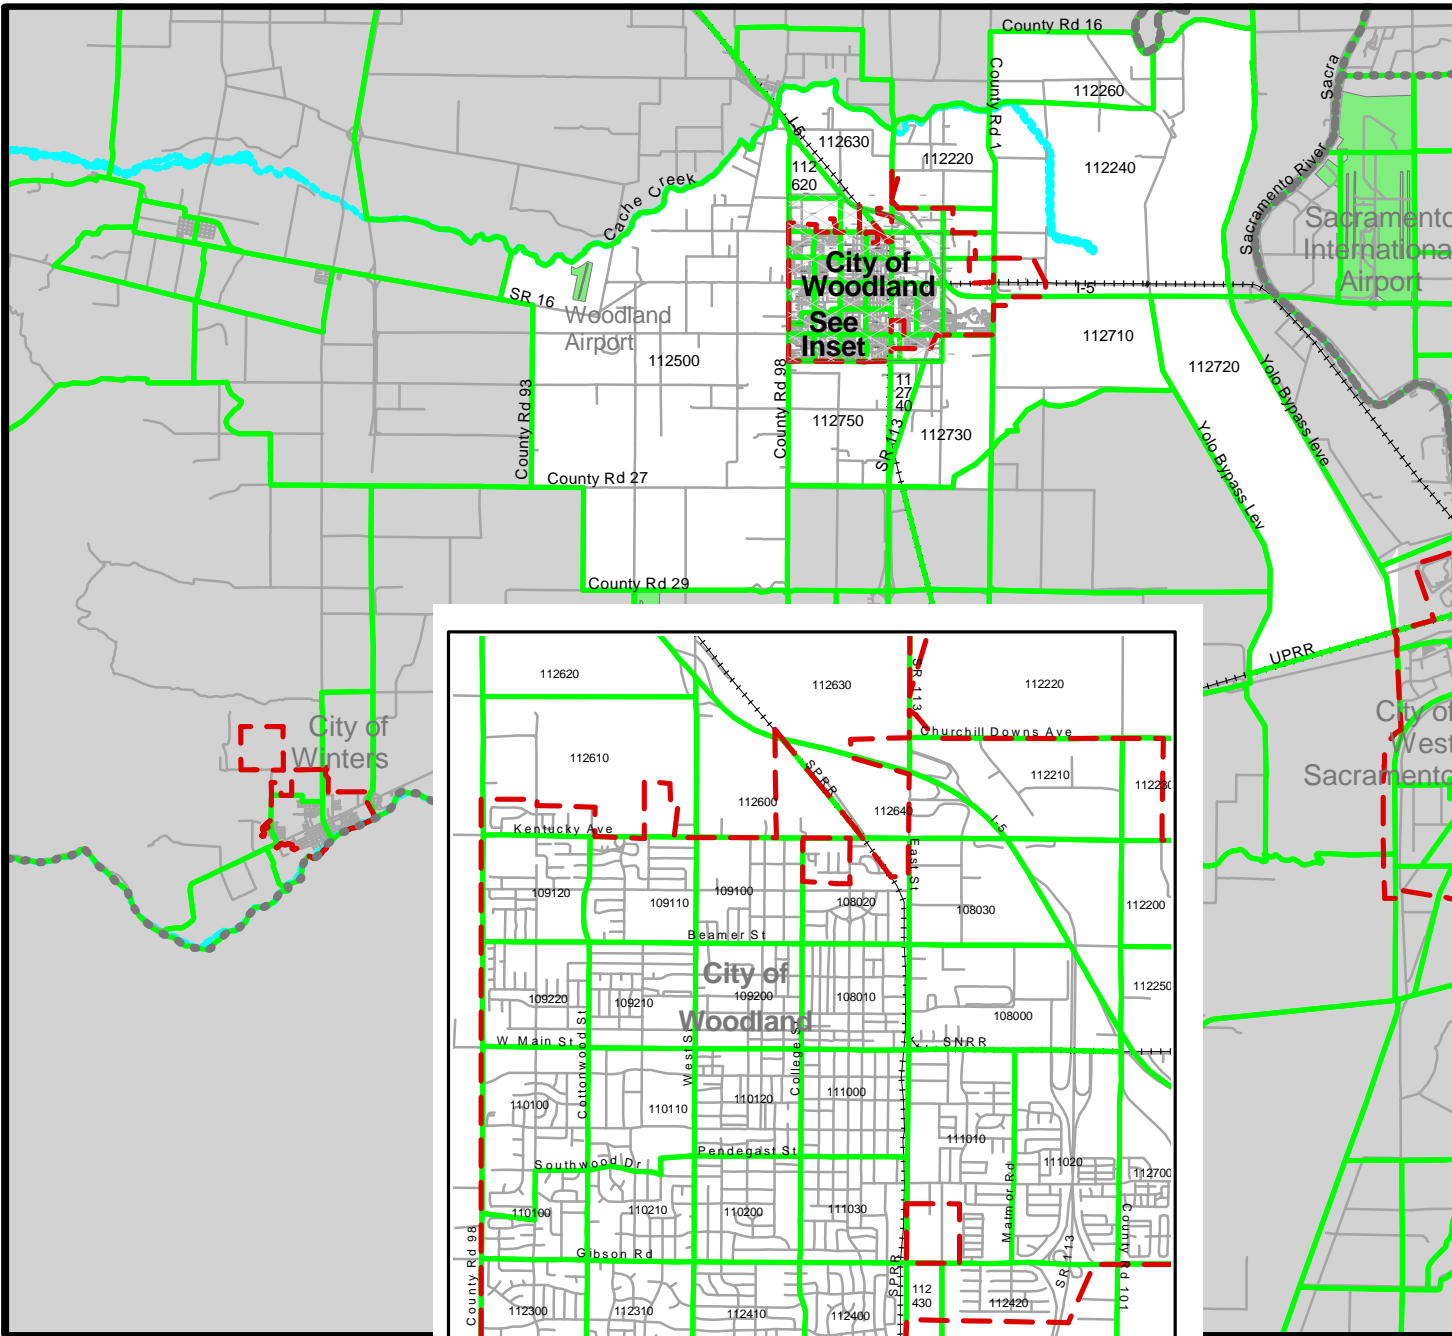

Woodland

Yolo County

Note : Regional Analysis District boundaries do not match city limits.

- City Limits
- Railroad
- County Lines
- Water Features
- Roads
- Minor Zones