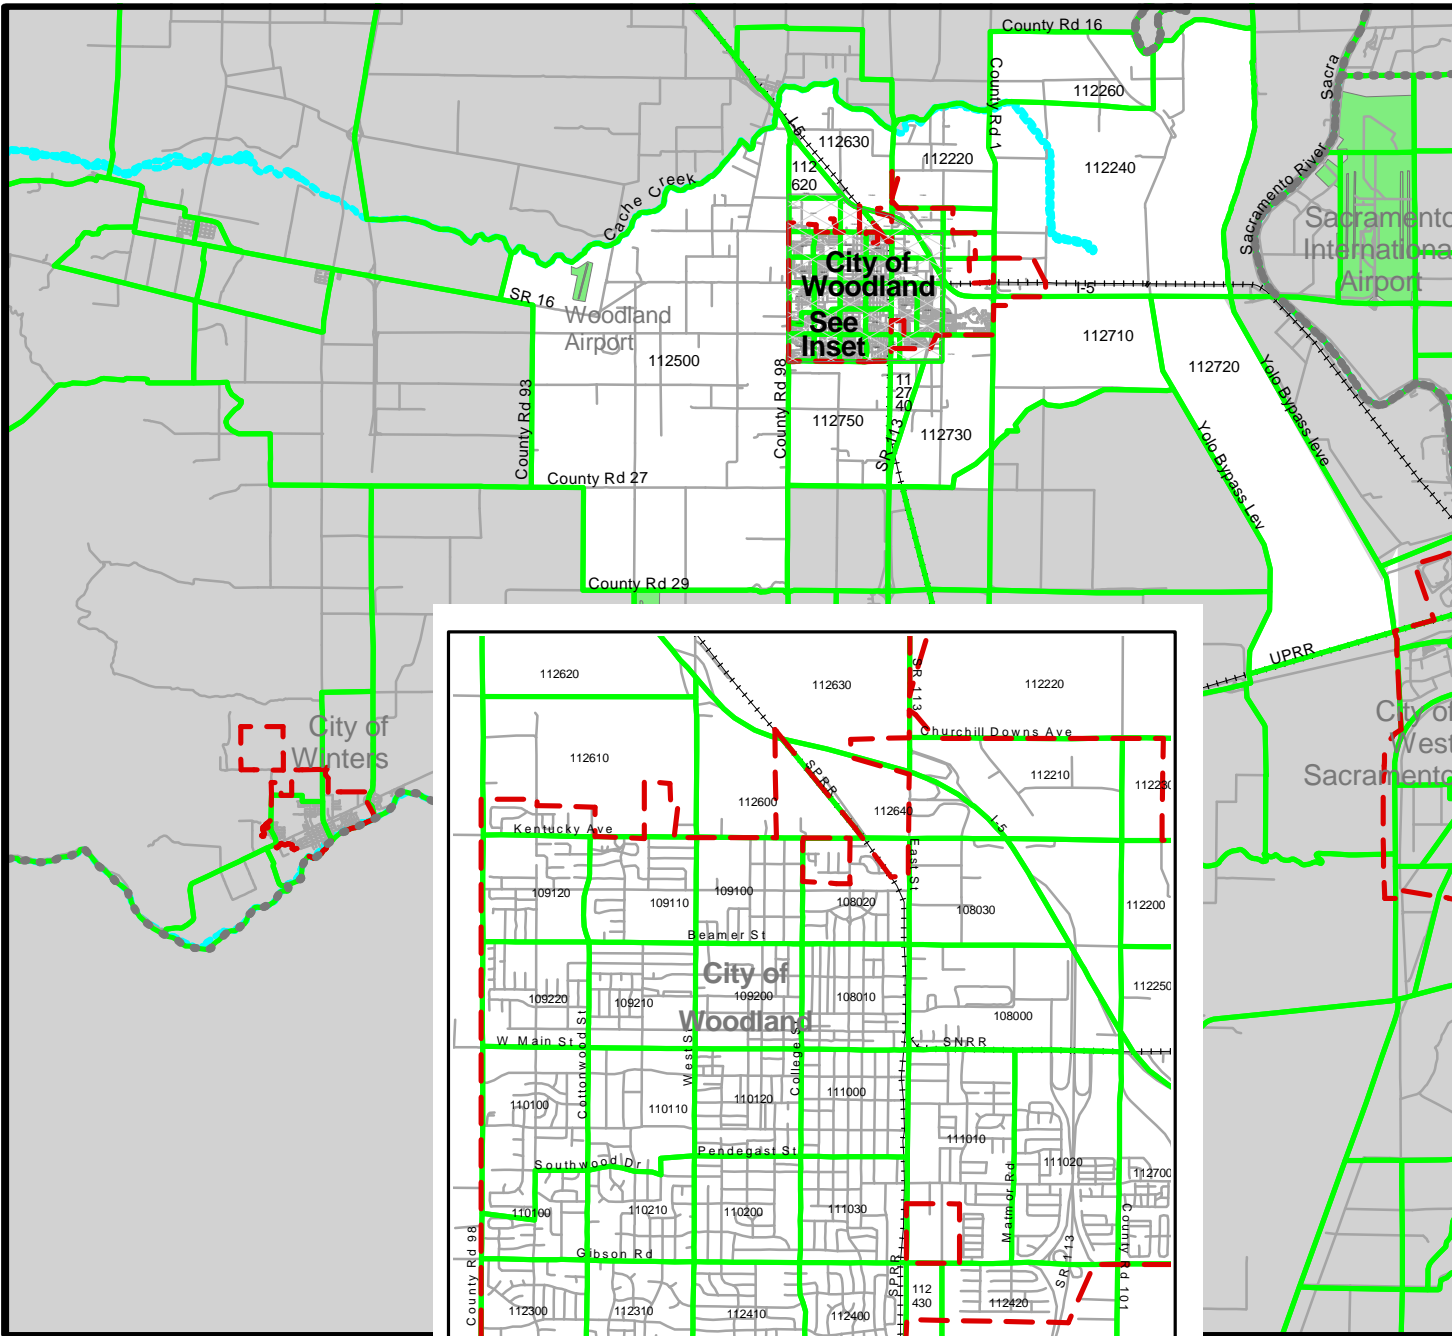

Woodland

Yolo County

Note : Regional Analysis District boundaries do not match city limits.

-  City Limits
-  Railroad
-  County Lines
-  Water Features
-  Roads
-  Minor Zones