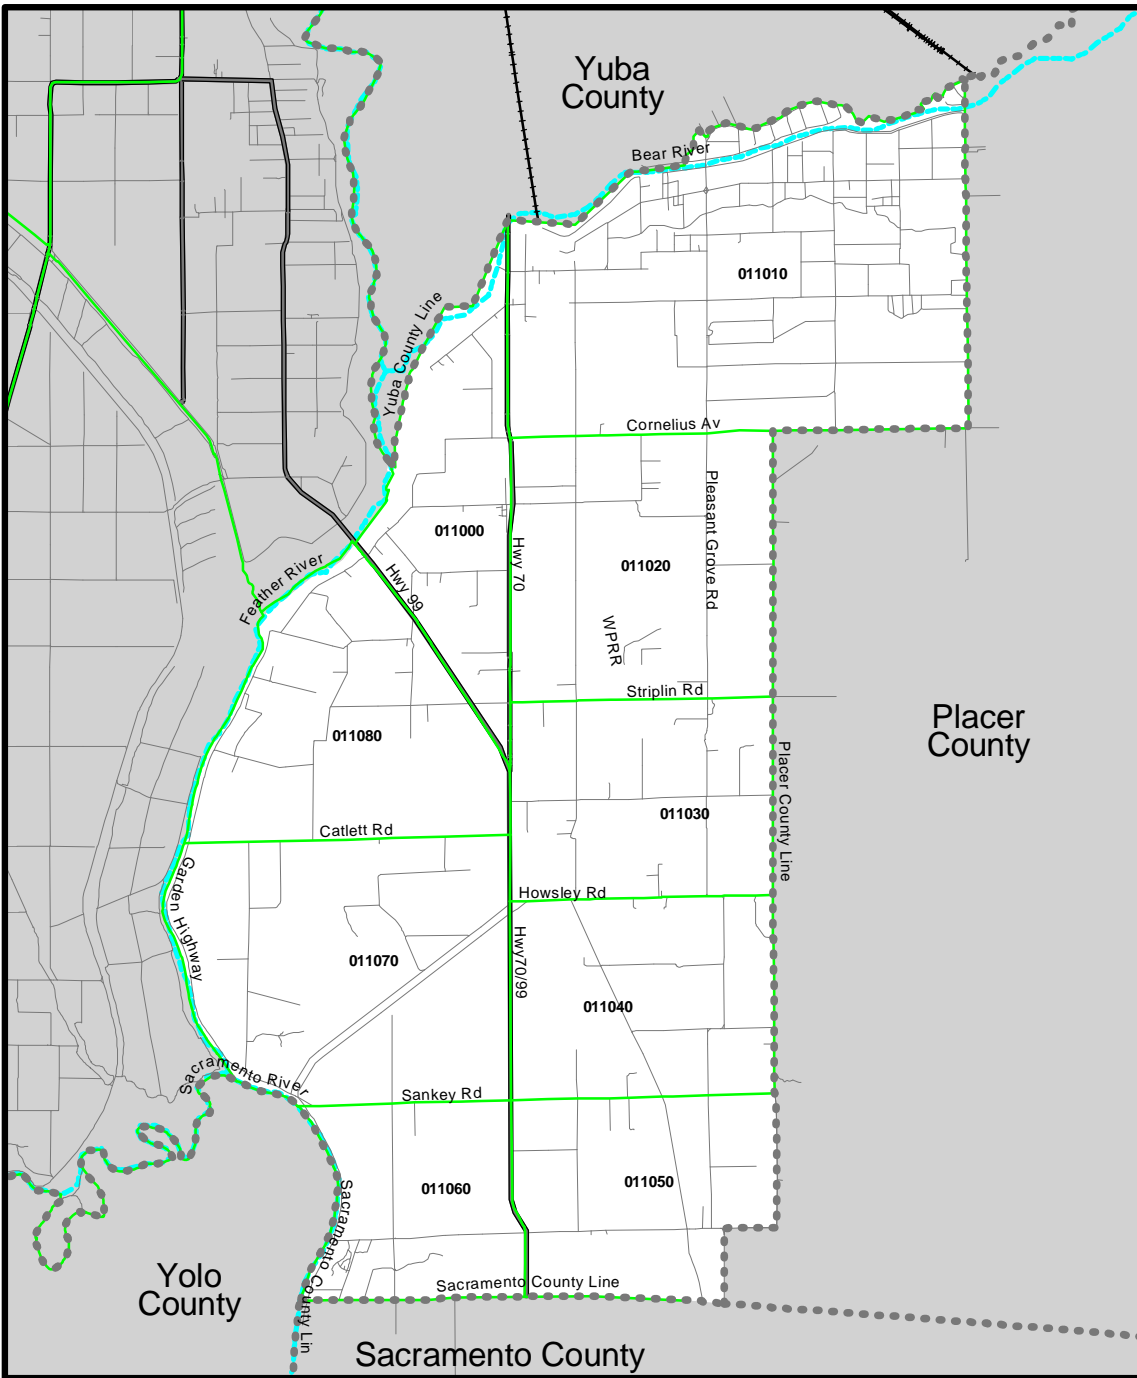

Sutter County

Butte County

Regional Analysis District 33

Live Oak

Sutter County

Note: Regional Analysis District boundaries do not match city limits.

-  City Limits
-  Railroad
-  County Lines
-  Water Features
-  Roads
-  Minor Zones

Meridian-Robbins

Sutter County

Note: Regional Analysis District boundaries do not match city limits.

-  City Limits
-  Railroad
-  County Lines
-  Water Features
-  Roads
-  Minor Zones

South Sutter

Sutter County

-  City Limits
-  Railroad
-  County Lines
-  Water Features
-  Roads
-  Minor Zones

Sutter

Sutter County

-  City Limits
-  Railroad
-  County Lines
-  Water Features
-  Roads
-  Minor Zones

Tudor

Sutter County

-  City Limits
-  Railroad
-  County Lines
-  Water Features
-  Roads
-  Minor Zones