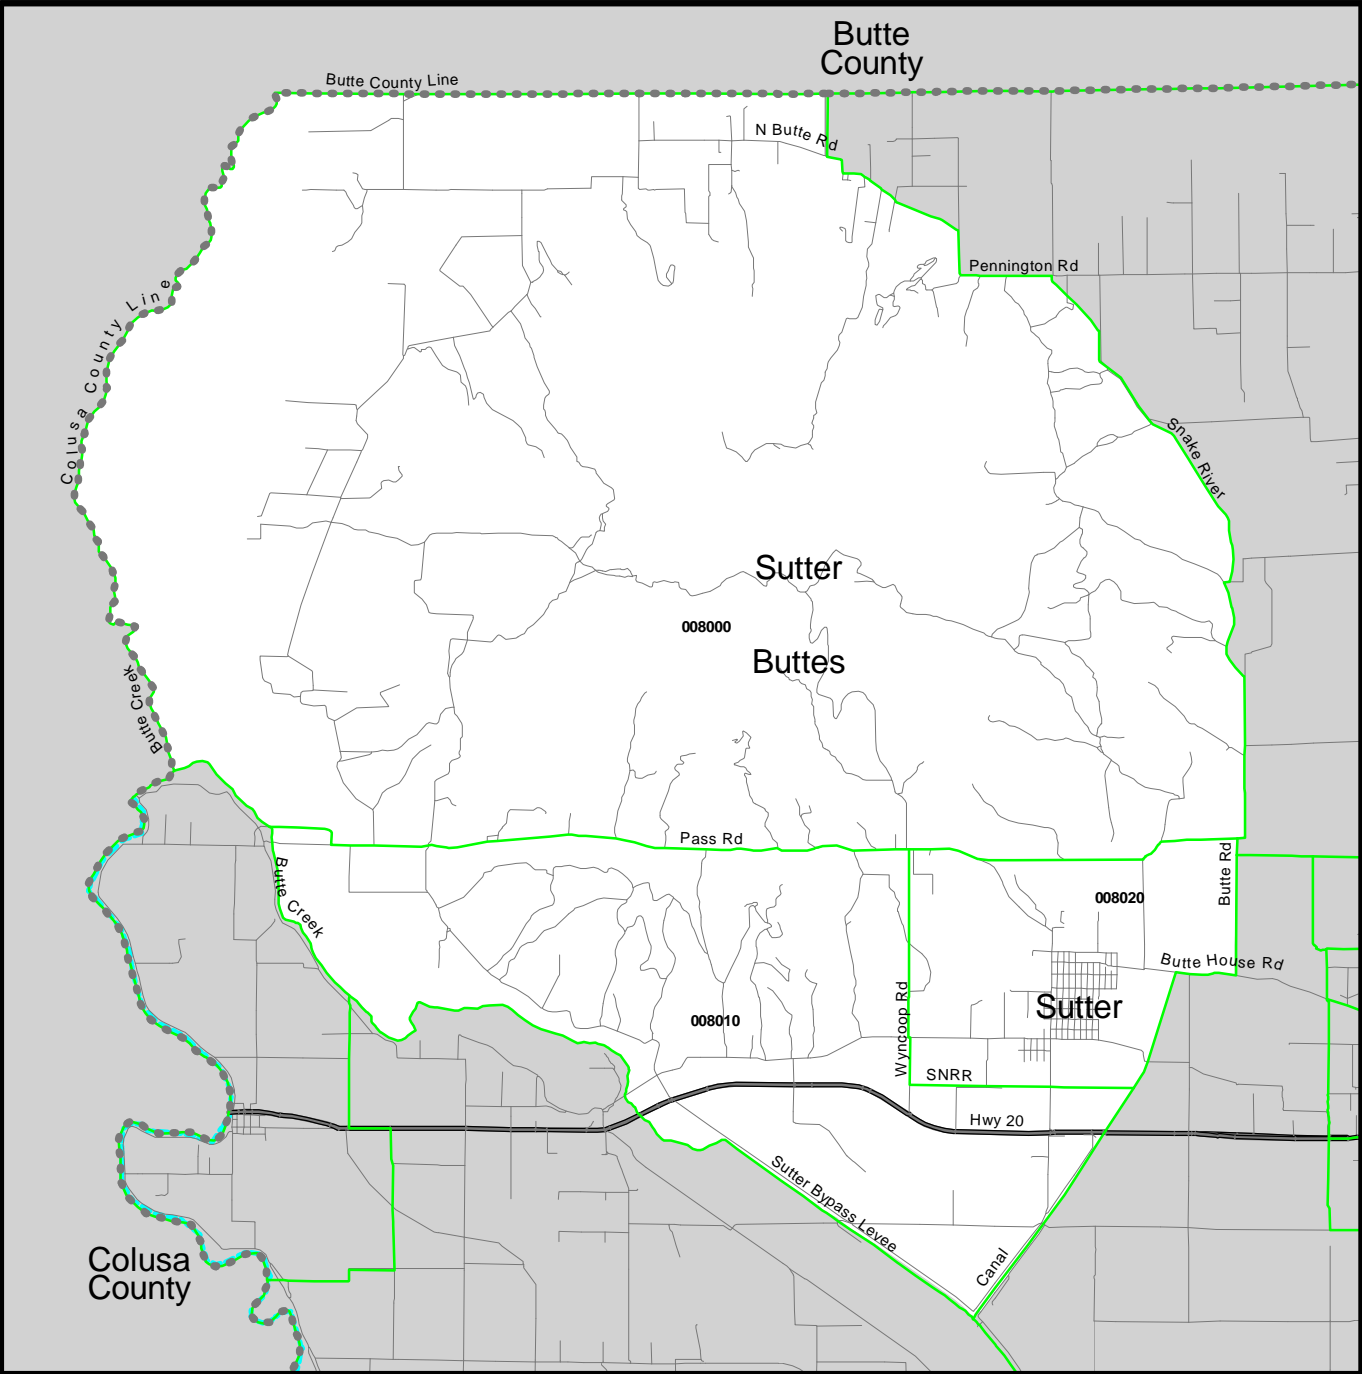

Sutter County

Butte County

Regional Analysis District 33

Live Oak

Sutter County

Note: Regional Analysis District boundaries do not match city limits.

-  City Limits
-  Railroad
-  County Lines
-  Water Features
-  Roads
-  Minor Zones

Meridian-Robbins

Sutter County

Note: Regional Analysis District boundaries do not match city limits.

-  City Limits
-  Railroad
-  County Lines
-  Water Features
-  Roads
-  Minor Zones

South Sutter

Sutter County

-  City Limits
-  Railroad
-  County Lines
-  Water Features
-  Roads
-  Minor Zones

Sutter

Sutter County

-  City Limits
-  Railroad
-  County Lines
-  Water Features
-  Roads
-  Minor Zones

Tudor

Sutter County

-  City Limits
-  Railroad
-  County Lines
-  Water Features
-  Roads
-  Minor Zones