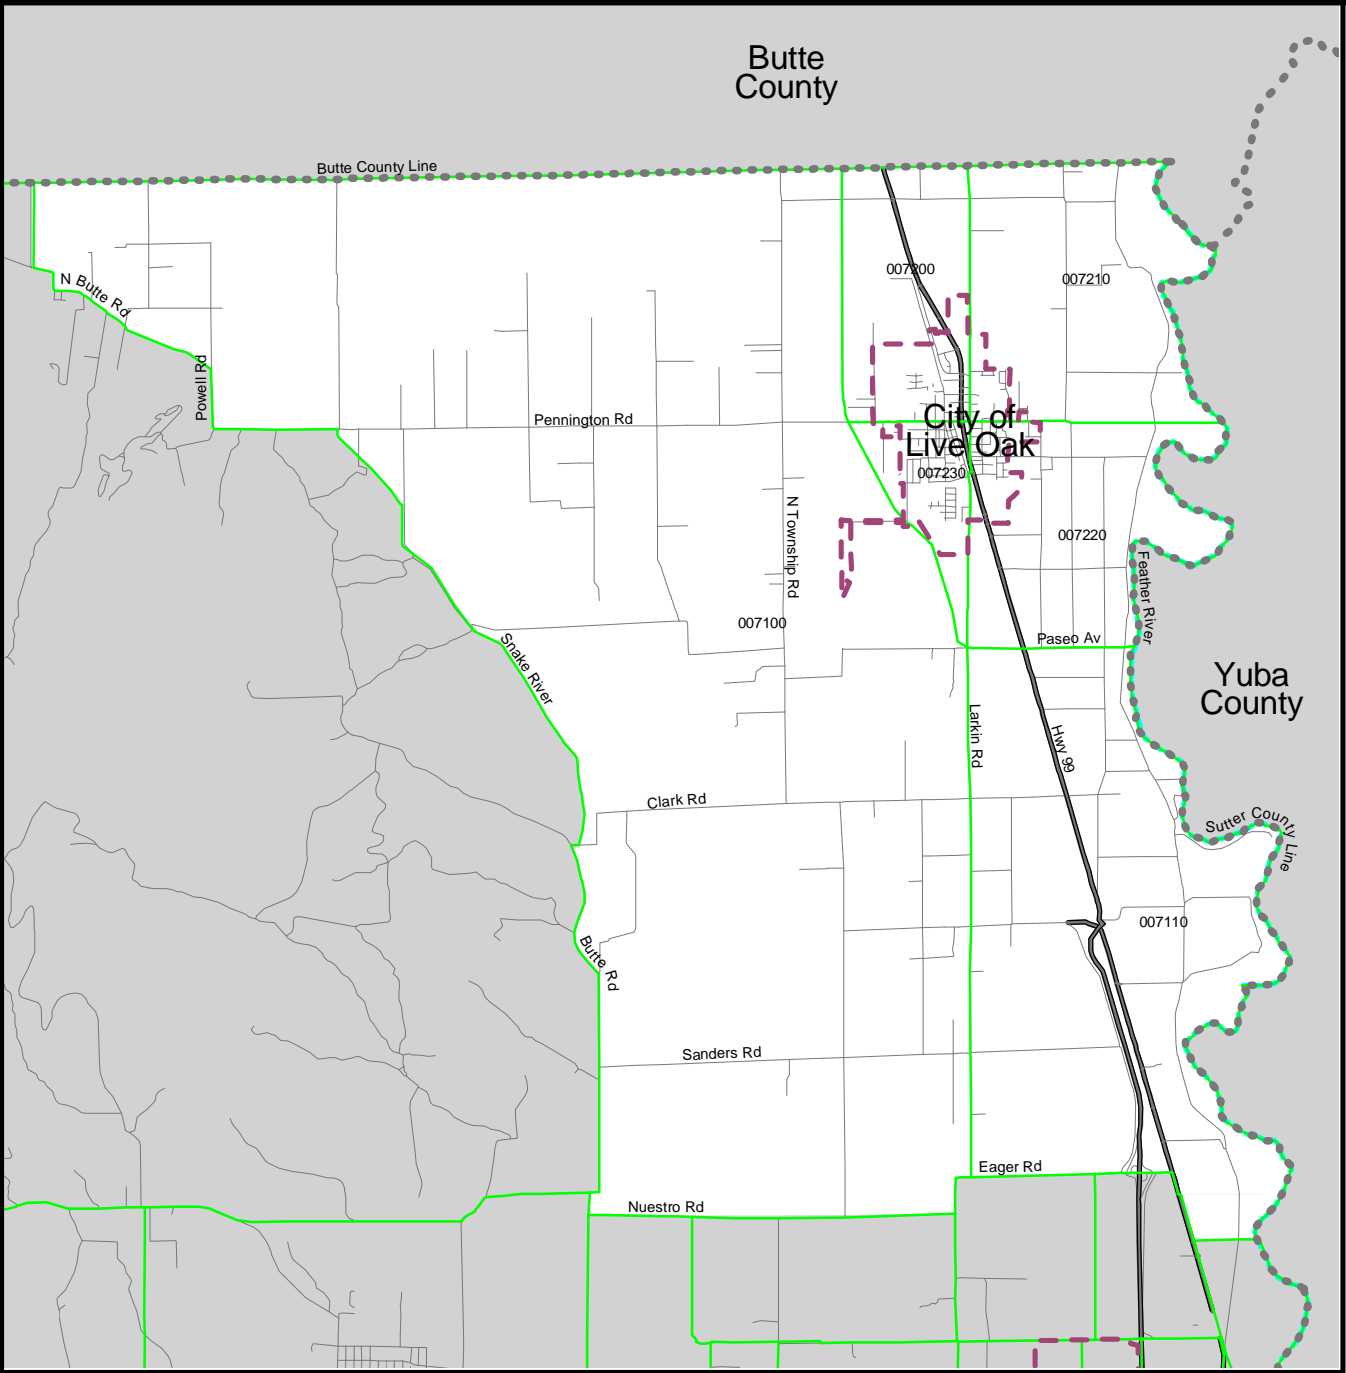

Sutter County

Butte County

Regional Analysis District 33

Live Oak

Sutter County

Note: Regional Analysis District boundaries do not match city limits.

-  City Limits
-  Railroad
-  County Lines
-  Water Features
-  Roads
-  Minor Zones

Meridian-Robbins

Sutter County

Note: Regional Analysis District boundaries do not match city limits.

-  City Limits
-  Railroad
-  County Lines
-  Water Features
-  Roads
-  Minor Zones

South Sutter

Sutter County

-  City Limits
-  Railroad
-  County Lines
-  Water Features
-  Roads
-  Minor Zones

Sutter

Sutter County

-  City Limits
-  Railroad
-  County Lines
-  Water Features
-  Roads
-  Minor Zones

Tudor

Sutter County

-  City Limits
-  Railroad
-  County Lines
-  Water Features
-  Roads
-  Minor Zones