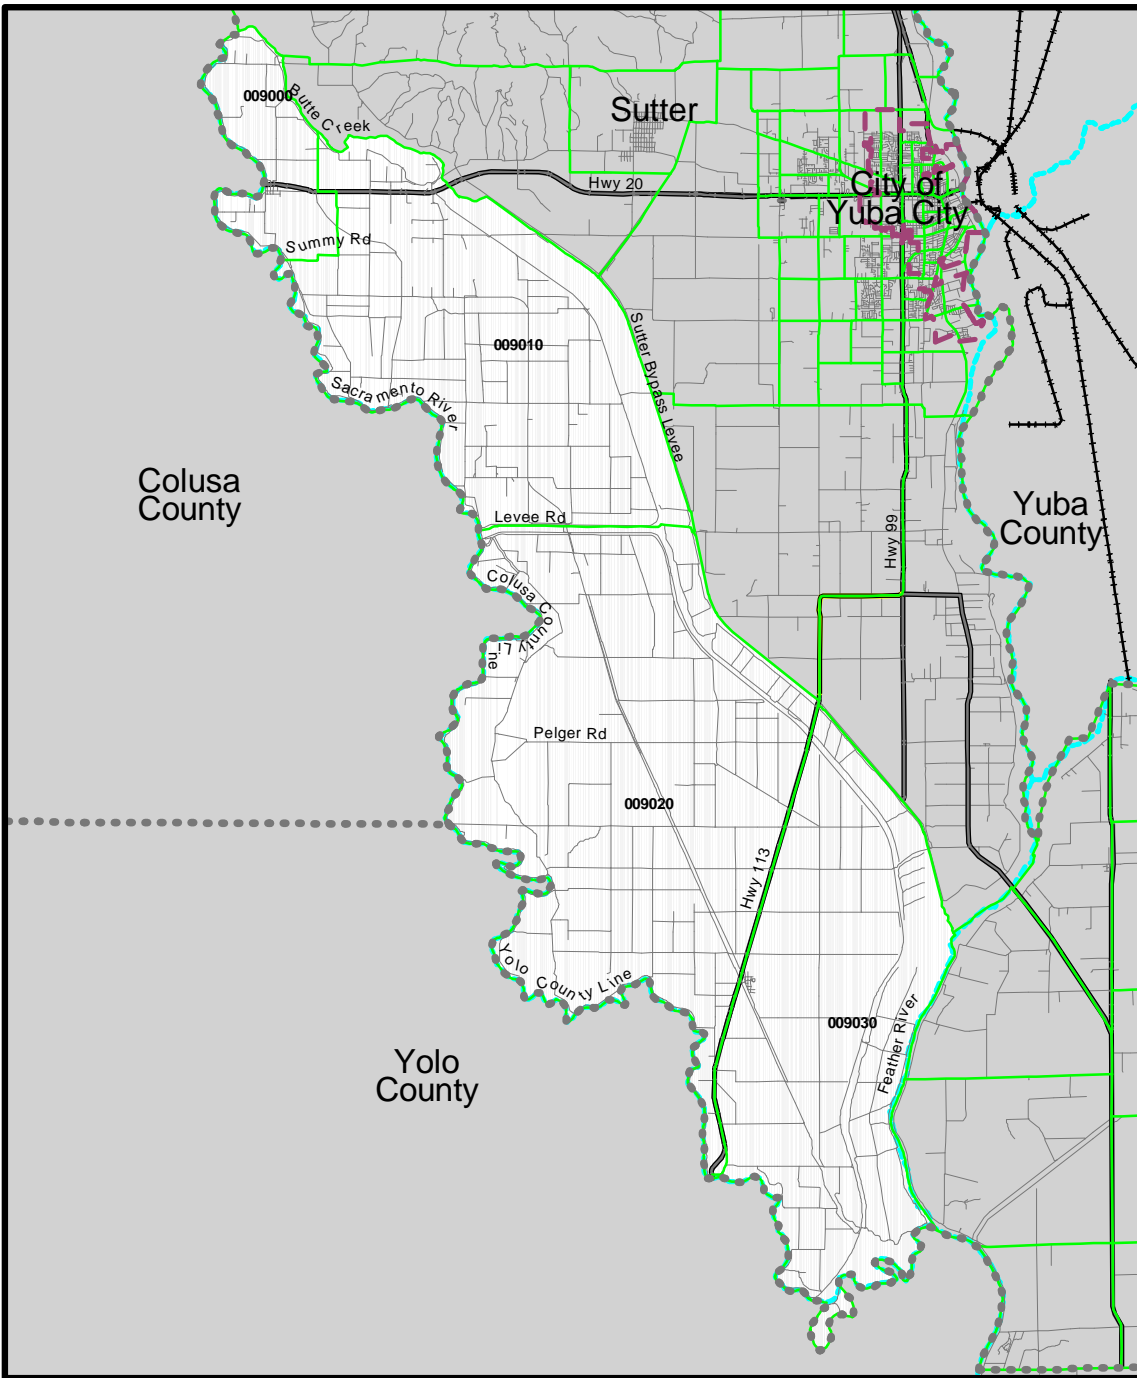

Sutter County

Butte County

Regional Analysis District 33

Live Oak

Sutter County

Note: Regional Analysis District boundaries do not match city limits.

-  City Limits
-  Railroad
-  County Lines
-  Water Features
-  Roads
-  Minor Zones

Meridian-Robbins

Sutter County

Note: Regional Analysis District boundaries do not match city limits.

-  City Limits
-  Railroad
-  County Lines
-  Water Features
-  Roads
-  Minor Zones

South Sutter

Sutter County

-  City Limits
-  Railroad
-  County Lines
-  Water Features
-  Roads
-  Minor Zones

Sutter

Sutter County

-  City Limits
-  Railroad
-  County Lines
-  Water Features
-  Roads
-  Minor Zones

Tudor

Sutter County

-  City Limits
-  Railroad
-  County Lines
-  Water Features
-  Roads
-  Minor Zones