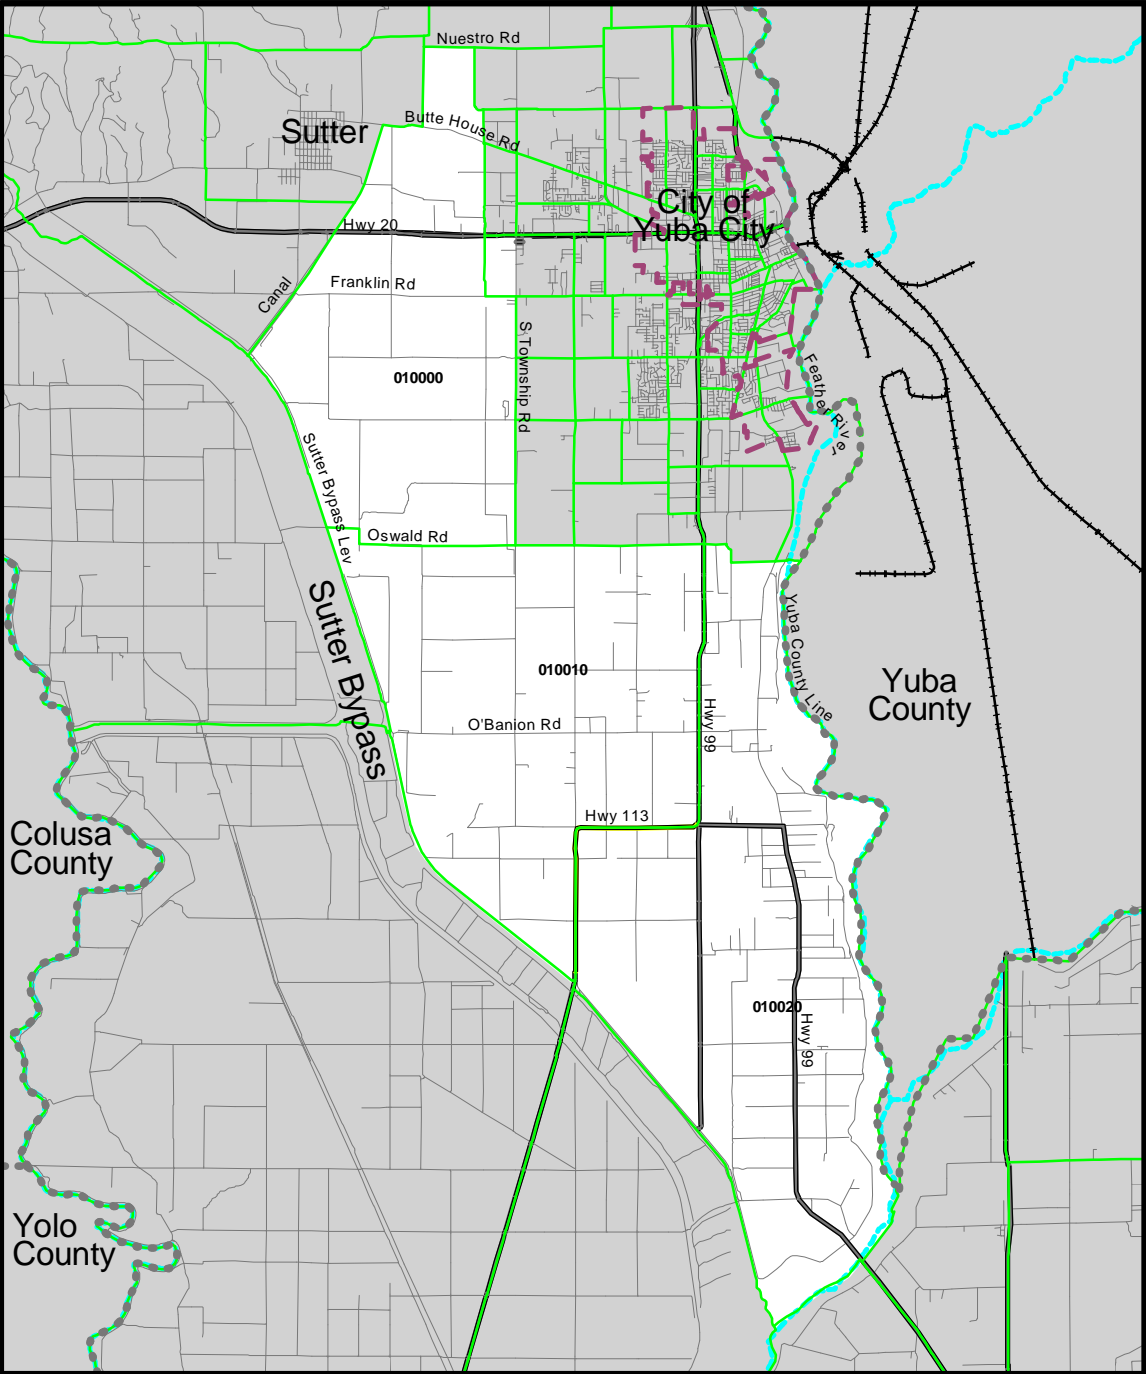

Sutter County

Butte County

Regional Analysis District 33

Live Oak

Sutter County

Note: Regional Analysis District boundaries do not match city limits.

-  City Limits
-  Railroad
-  County Lines
-  Water Features
-  Roads
-  Minor Zones

Meridian-Robbins

Sutter County

Note: Regional Analysis District boundaries do not match city limits.

-  City Limits
-  Railroad
-  County Lines
-  Water Features
-  Roads
-  Minor Zones

South Sutter

Sutter County

-  City Limits
-  Railroad
-  County Lines
-  Water Features
-  Roads
-  Minor Zones

Sutter

Sutter County

-  City Limits
-  Railroad
-  County Lines
-  Water Features
-  Roads
-  Minor Zones

Tudor

Sutter County

-  City Limits
-  Railroad
-  County Lines
-  Water Features
-  Roads
-  Minor Zones