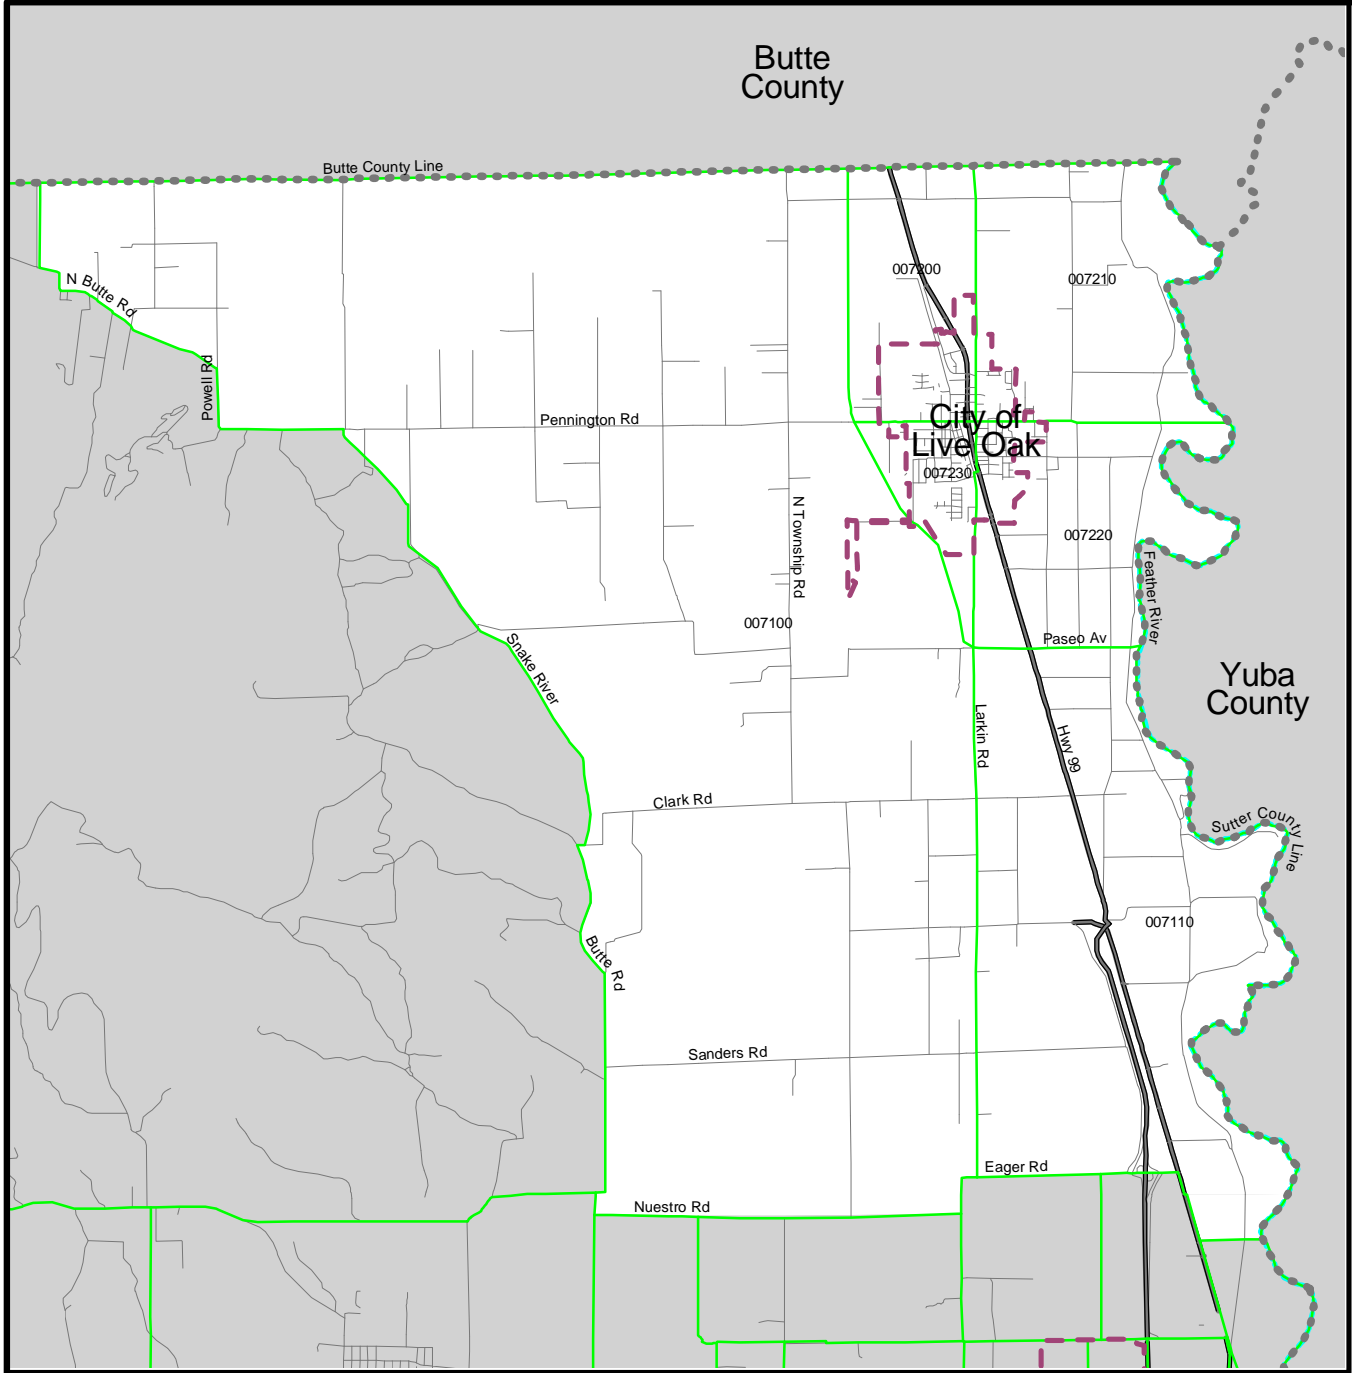

Butte County

Regional Analysis District 33

Live Oak

Sutter County

Note: Regional Analysis District boundaries do not match city limits.

-  City Limits
-  Railroad
-  County Lines
-  Water Features
-  Roads
-  Minor Zones