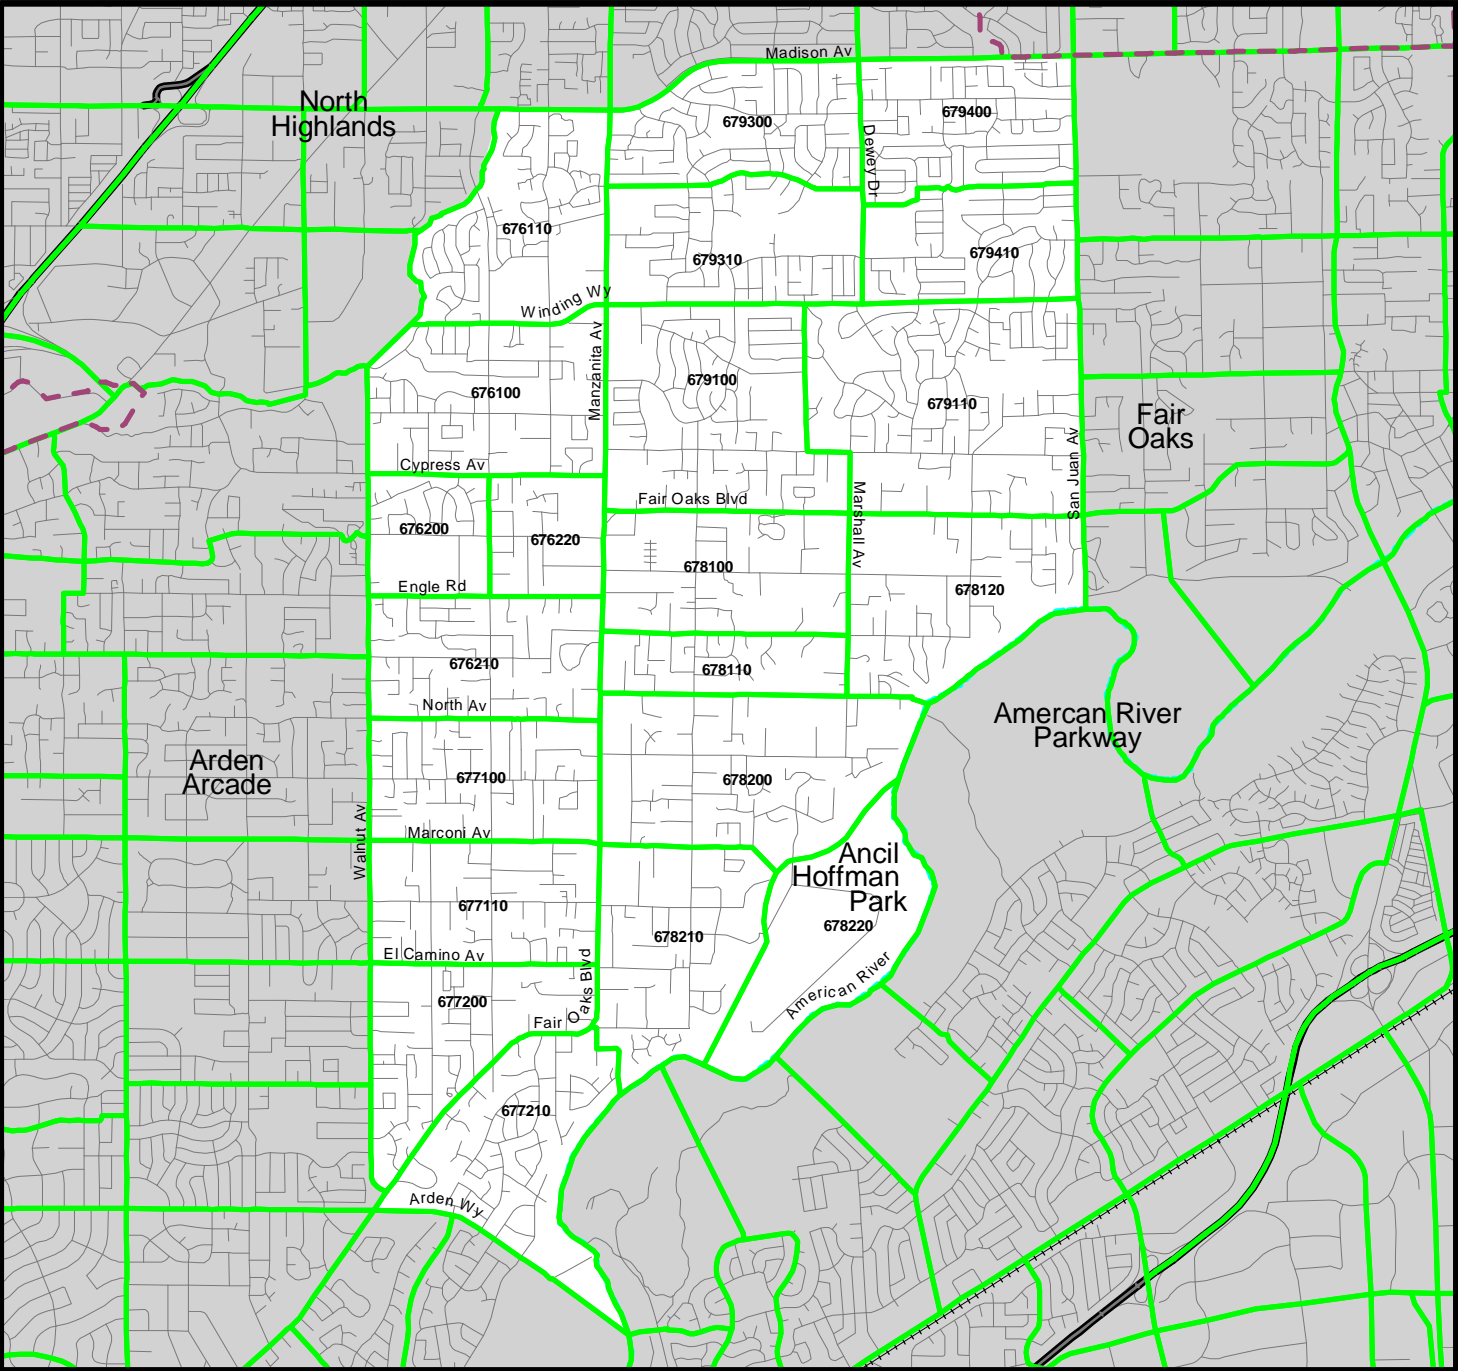

Regional Analysis District 10

Carmichael

Sacramento County

-  City Limits
-  Railroad
-  County Lines
-  Water Features
-  Roads
-  Minor Zones