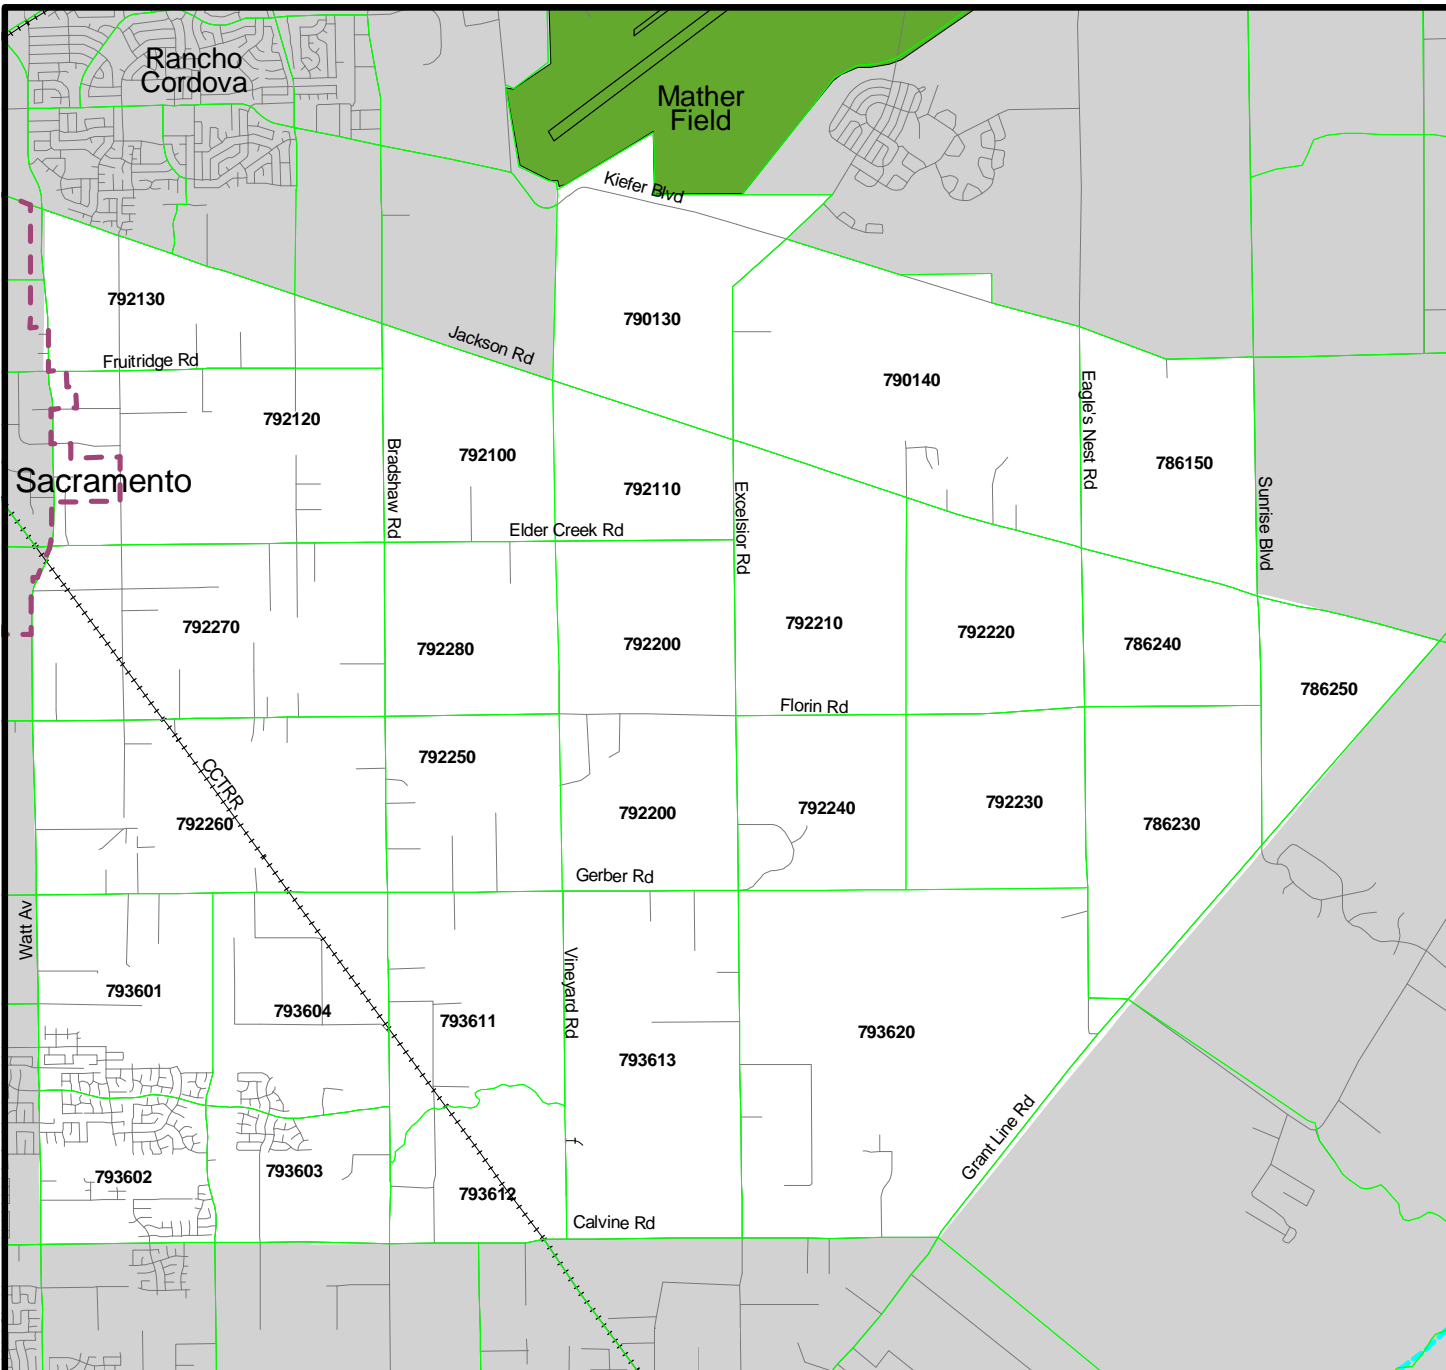

# Vineyard Sacramento County

-  City Limits
-  Railroad
-  County Lines
-  Water Features
-  Roads
-  Minor Zones