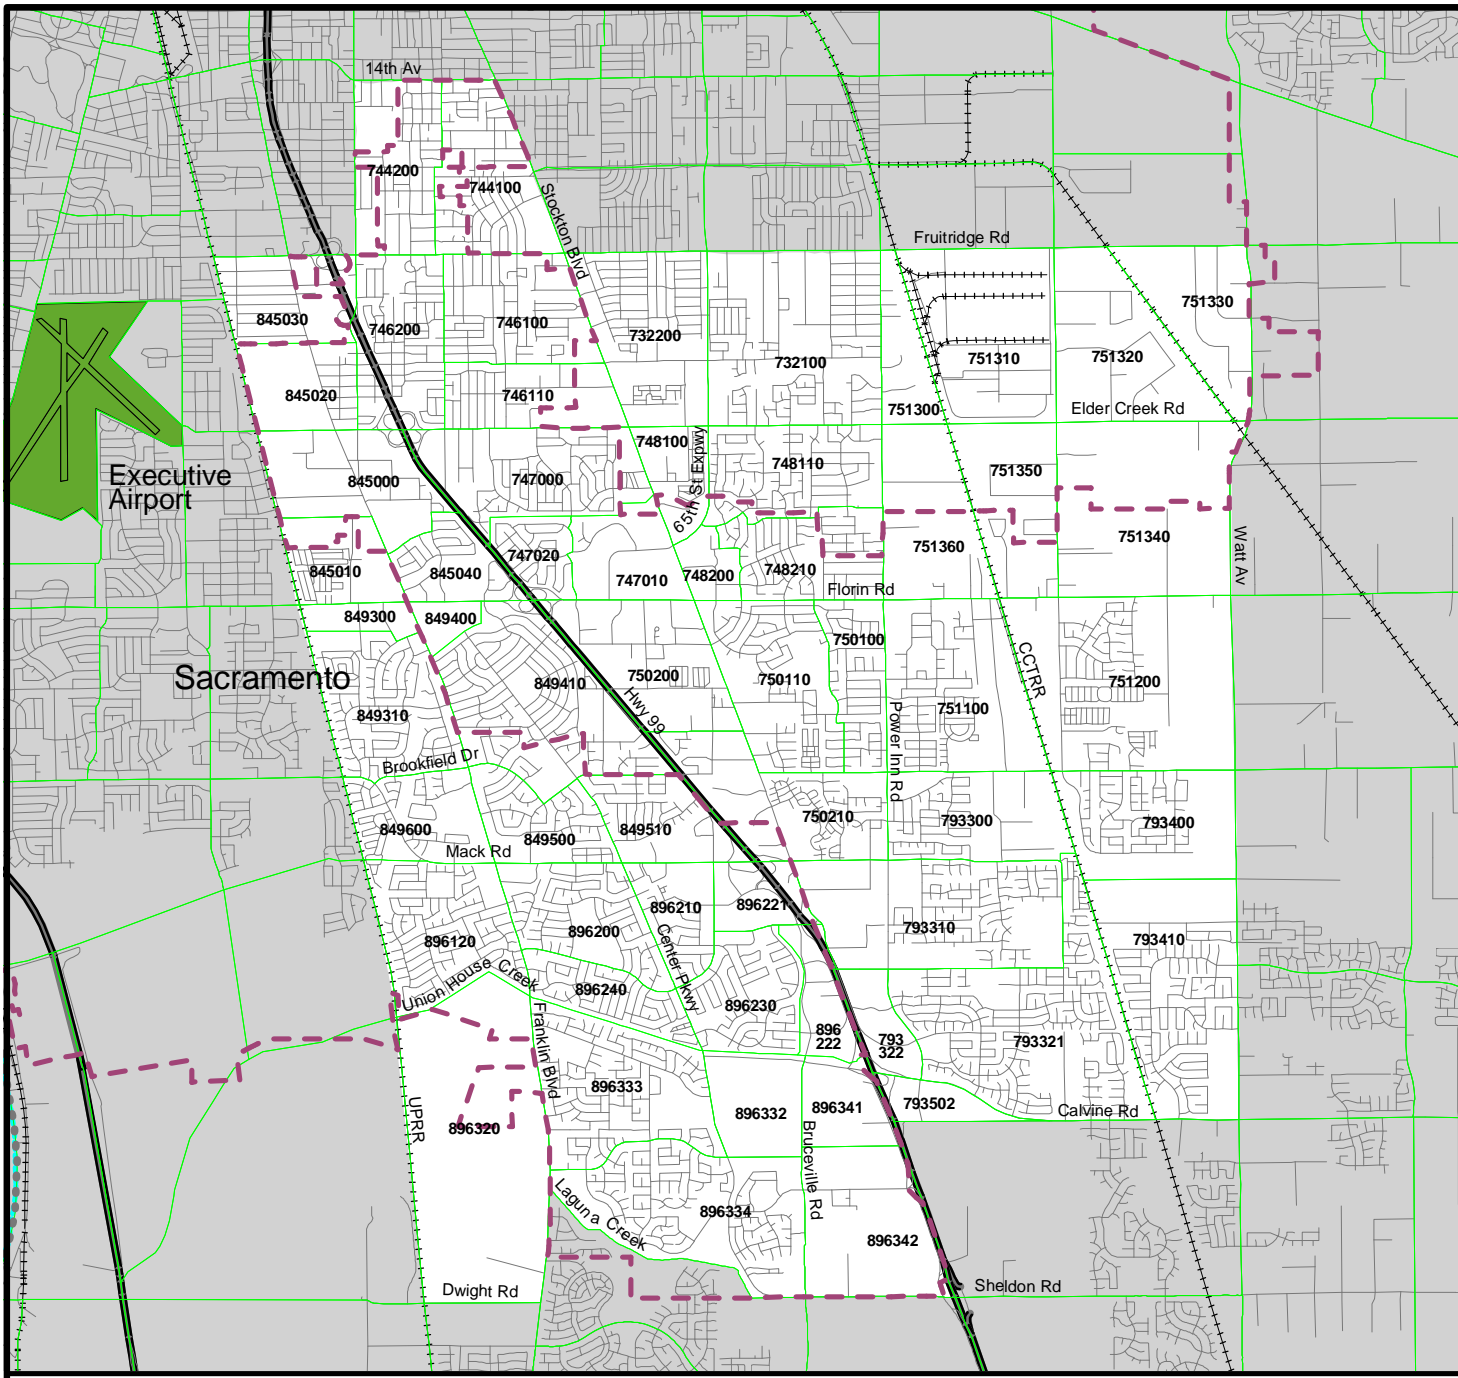

Rio Linda-Elverta

Sacramento County

-  City Limits
-  Railroad
-  County Lines
-  Water Features
-  Roads
-  Minor Zones

Southeast County Sacramento County

-  City Limits
-  Railroad
-  County Lines
-  Water Features
-  Roads
-  Minor Zones

South Natomas Sacramento County

- City Limits
- Railroad
- County Lines
- Water Features
- Roads
- Minor Zones

South Sacramento Sacramento County

- City Limits
- Railroad
- County Lines
- Water Features
- Roads
- Minor Zones

Vineyard Sacramento County

-  City Limits
-  Railroad
-  County Lines
-  Water Features
-  Roads
-  Minor Zones