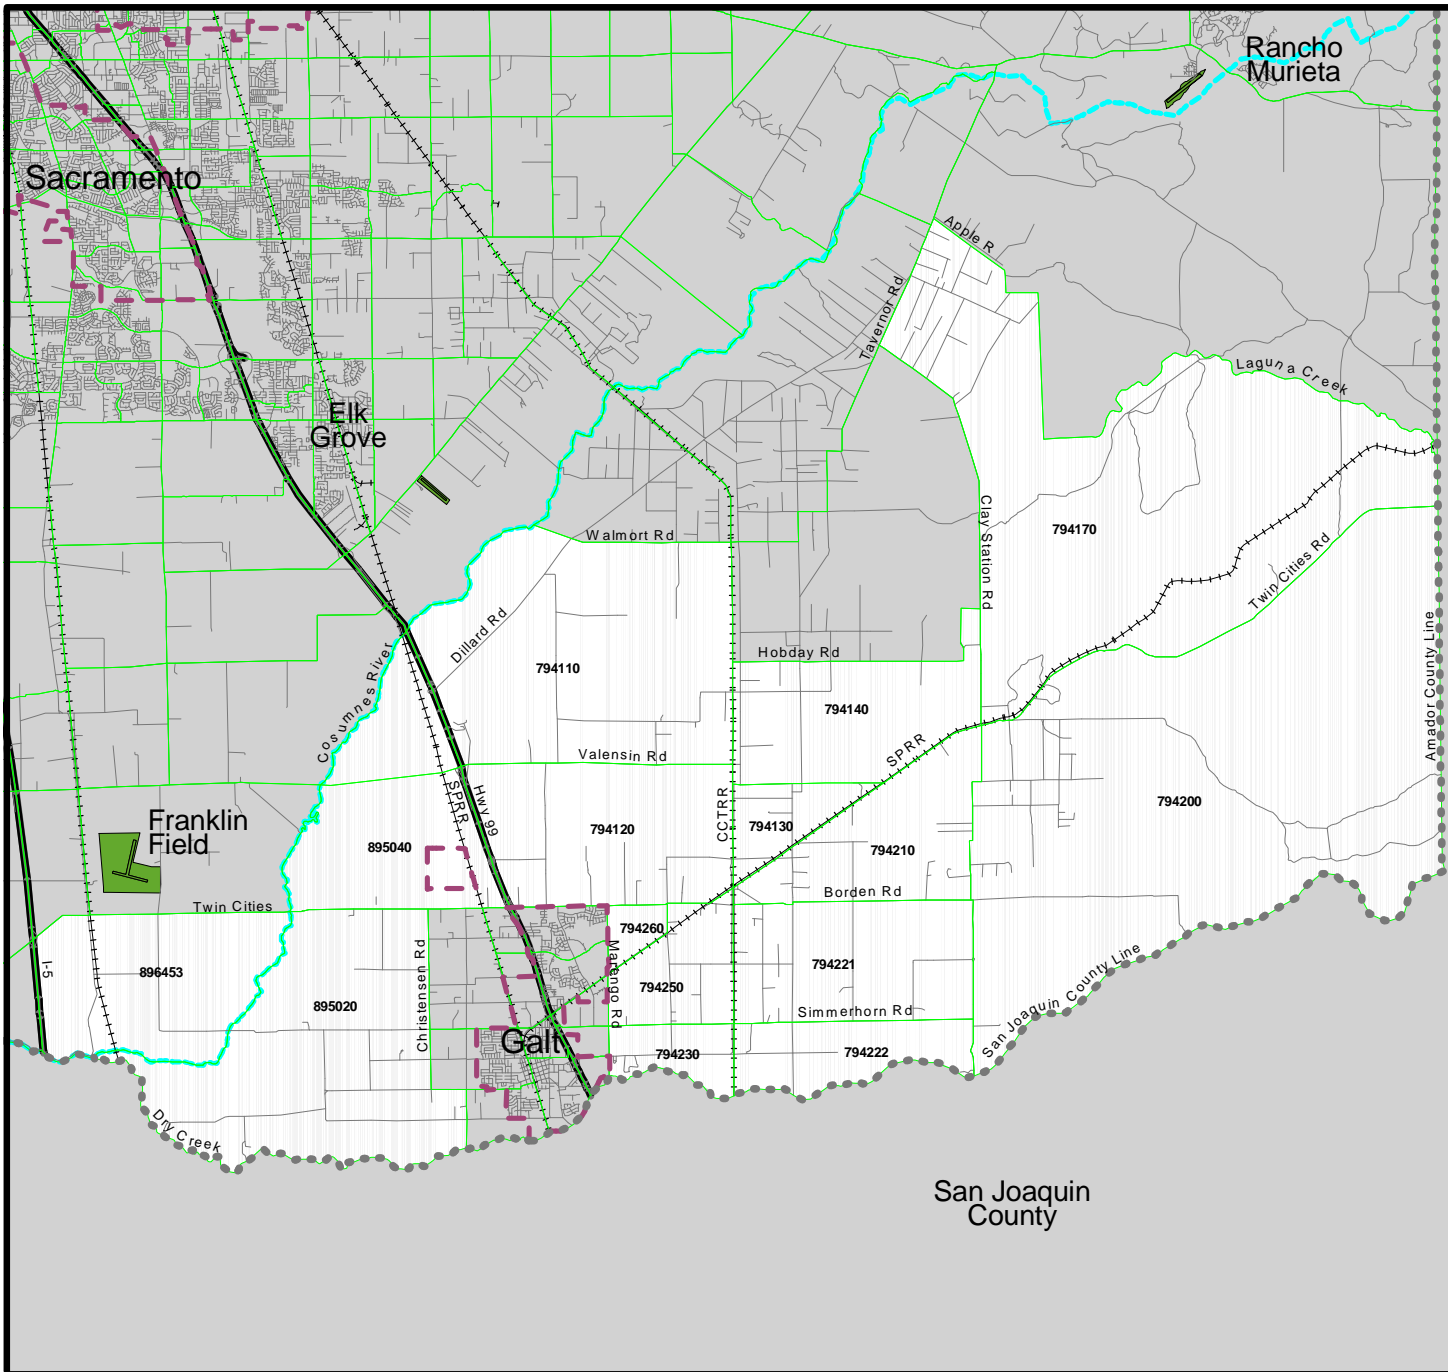

Rancho Cordova

Sacramento County

-  City Limits
-  Railroad
-  County Lines
-  Water Features
-  Roads
-  Minor Zones

Rancho Murieta

Sacramento County

-  City Limits
-  Railroad
-  County Lines
-  Water Features
-  Roads
-  Minor Zones

Rio Linda-Elverta

Sacramento County

-  City Limits
-  Railroad
-  County Lines
-  Water Features
-  Roads
-  Minor Zones

Southeast County Sacramento County

-  City Limits
-  Railroad
-  County Lines
-  Water Features
-  Roads
-  Minor Zones

Vineyard Sacramento County

-  City Limits
-  Railroad
-  County Lines
-  Water Features
-  Roads
-  Minor Zones