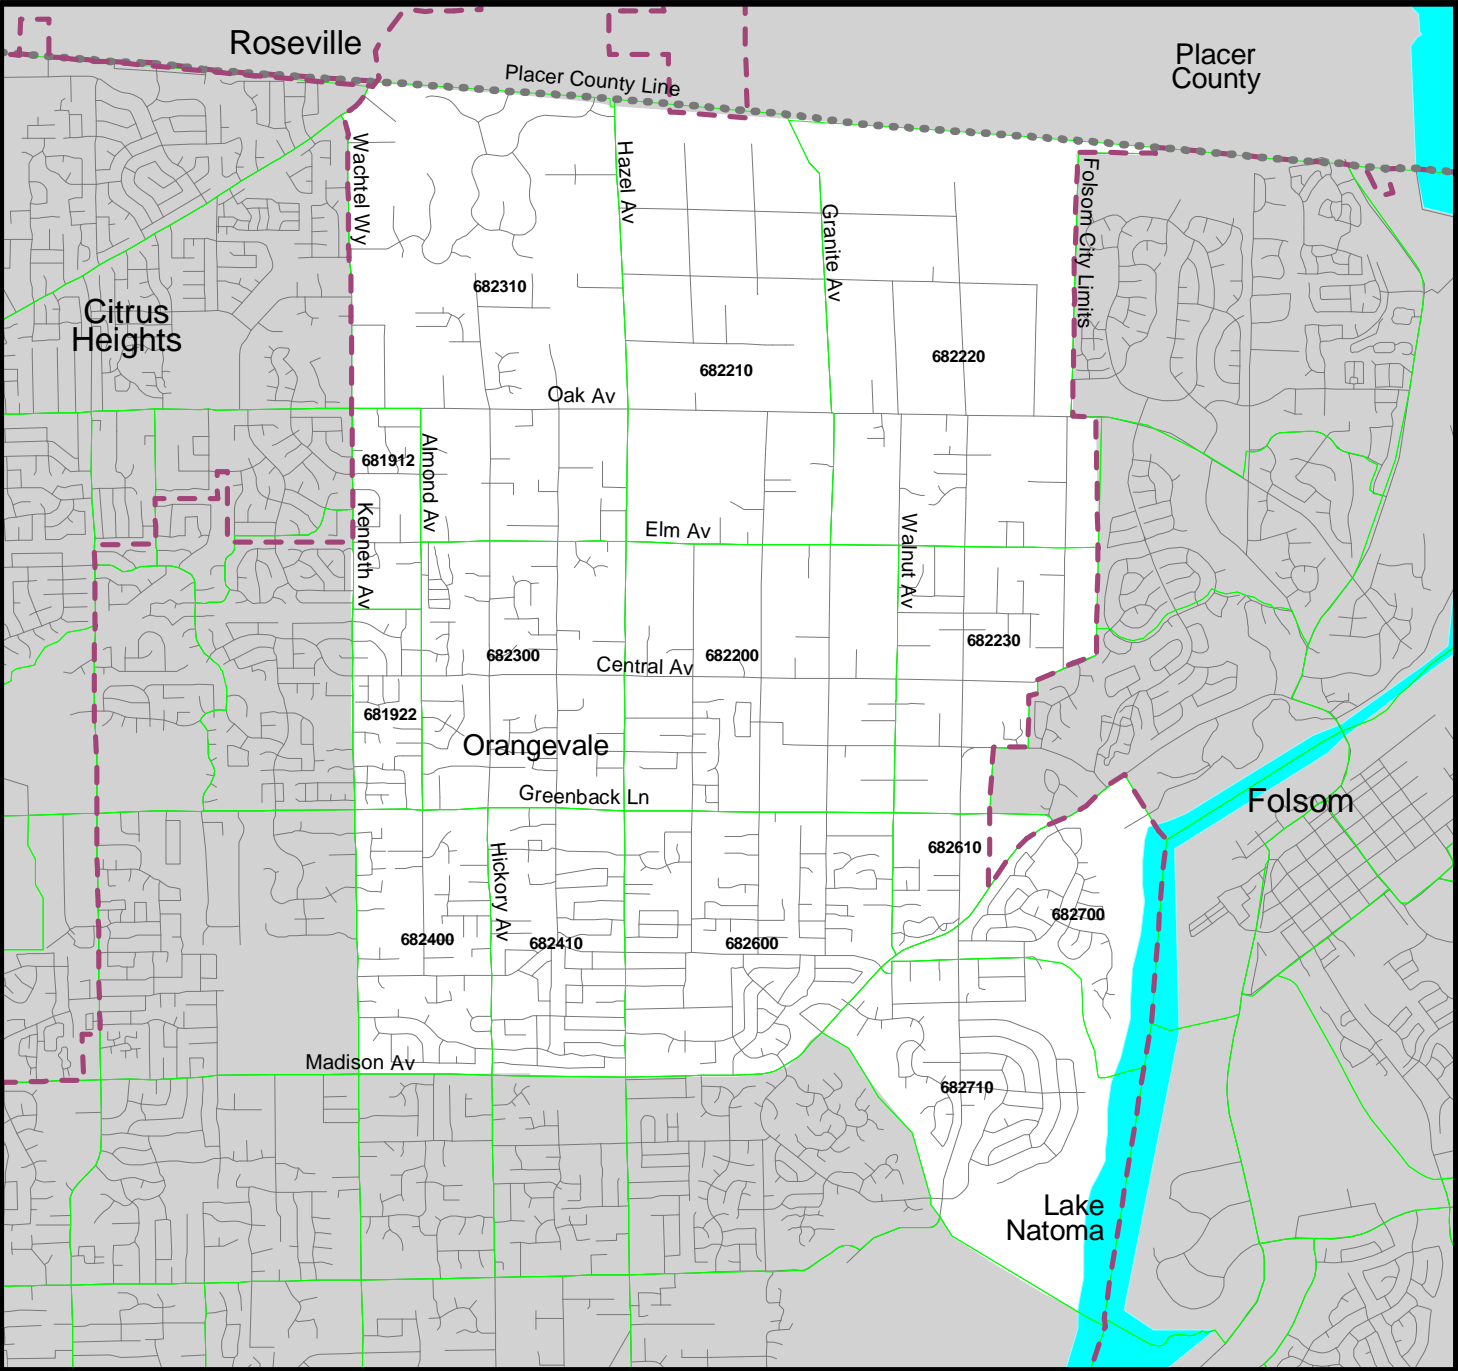

Orangevale

Sacramento County

- City Limits
- Railroad
- County Lines
- Water Features
- Roads
- Minor Zones