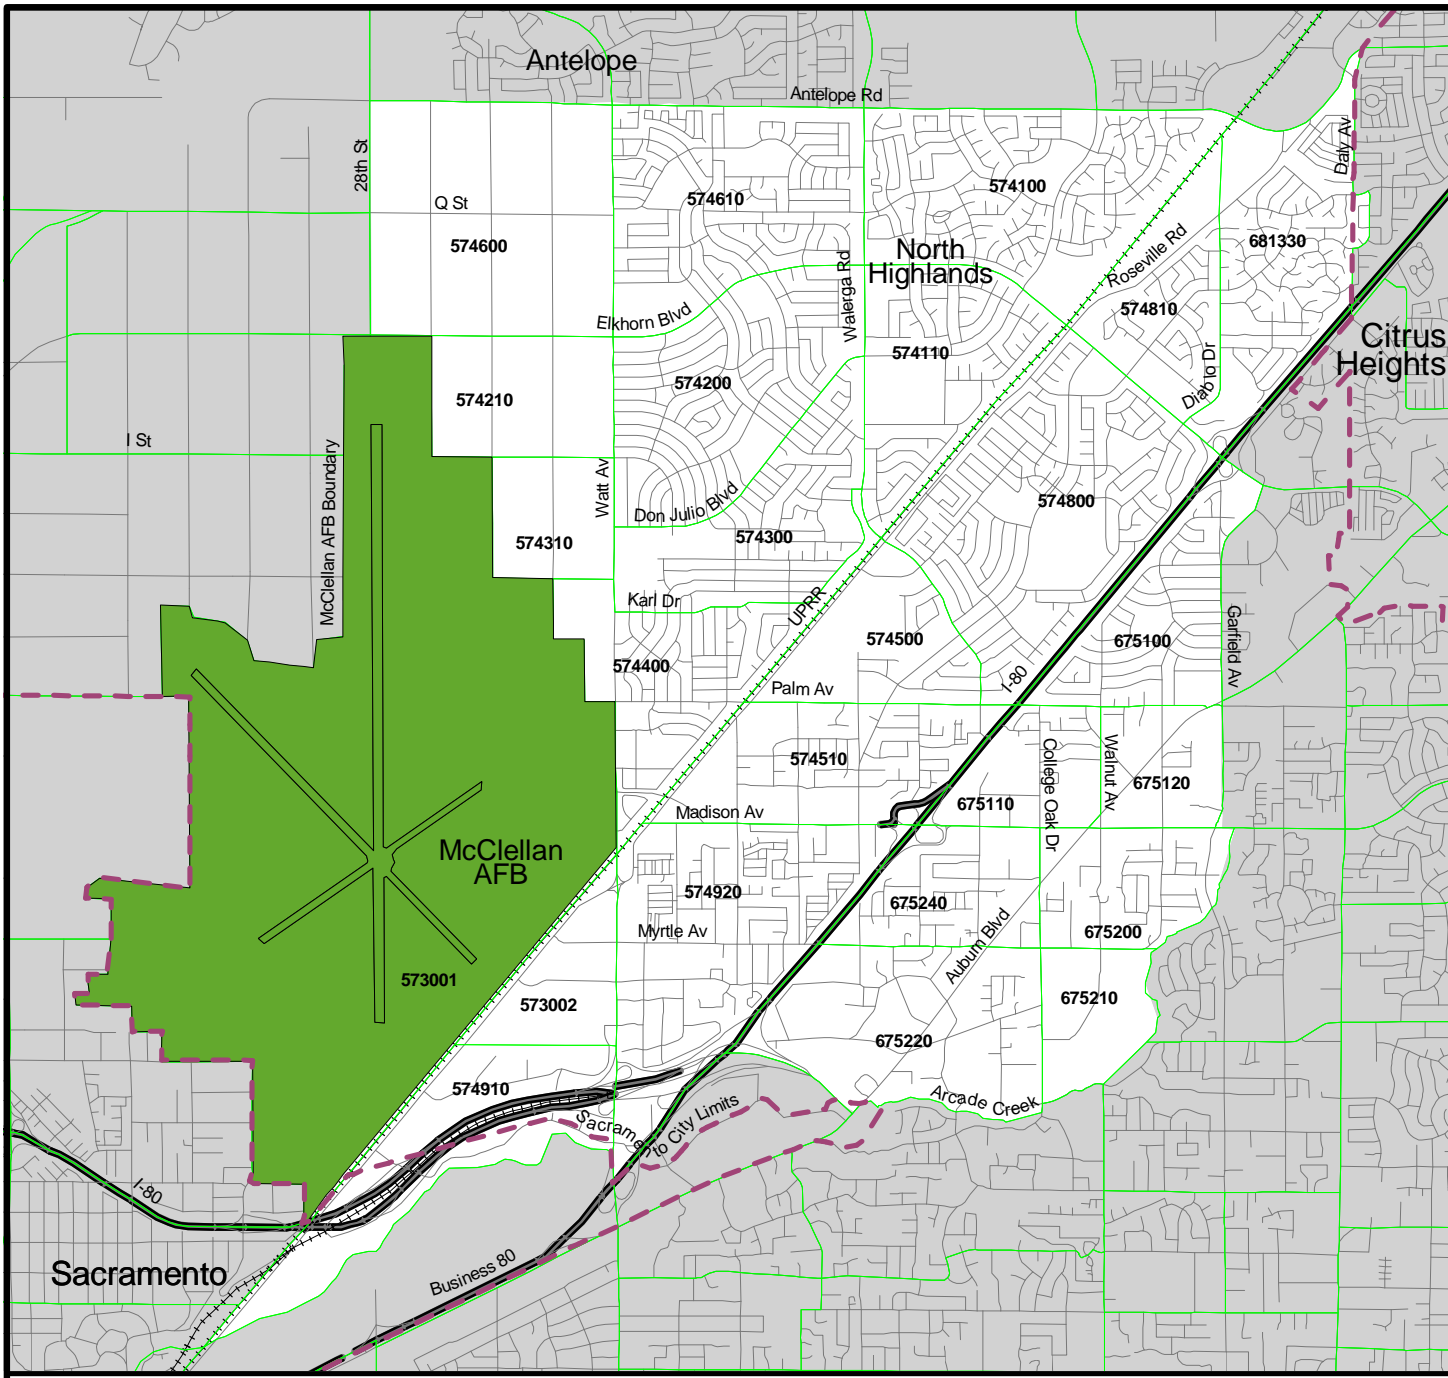

Sacramento County

Grayshaded RADs can be found in Sacramento County, Part 1

Laguna

Sacramento County

-  City Limits
-  Railroad
-  County Lines
-  Water Features
-  Roads
-  Minor Zones

North Highlands

Sacramento County

- City Limits
- Railroad
- County Lines
- Water Features
- Roads
- Minor Zones

North Natomas

Sacramento County

- City Limits
- Railroad
- County Lines
- Water Features
- Roads
- Minor Zones

Regional Analysis District 8

Rio Linda-Elverta

Sacramento County

-  City Limits
-  Railroad
-  County Lines
-  Water Features
-  Roads
-  Minor Zones

Southeast County Sacramento County

-  City Limits
-  Railroad
-  County Lines
-  Water Features
-  Roads
-  Minor Zones

Vineyard Sacramento County

-  City Limits
-  Railroad
-  County Lines
-  Water Features
-  Roads
-  Minor Zones