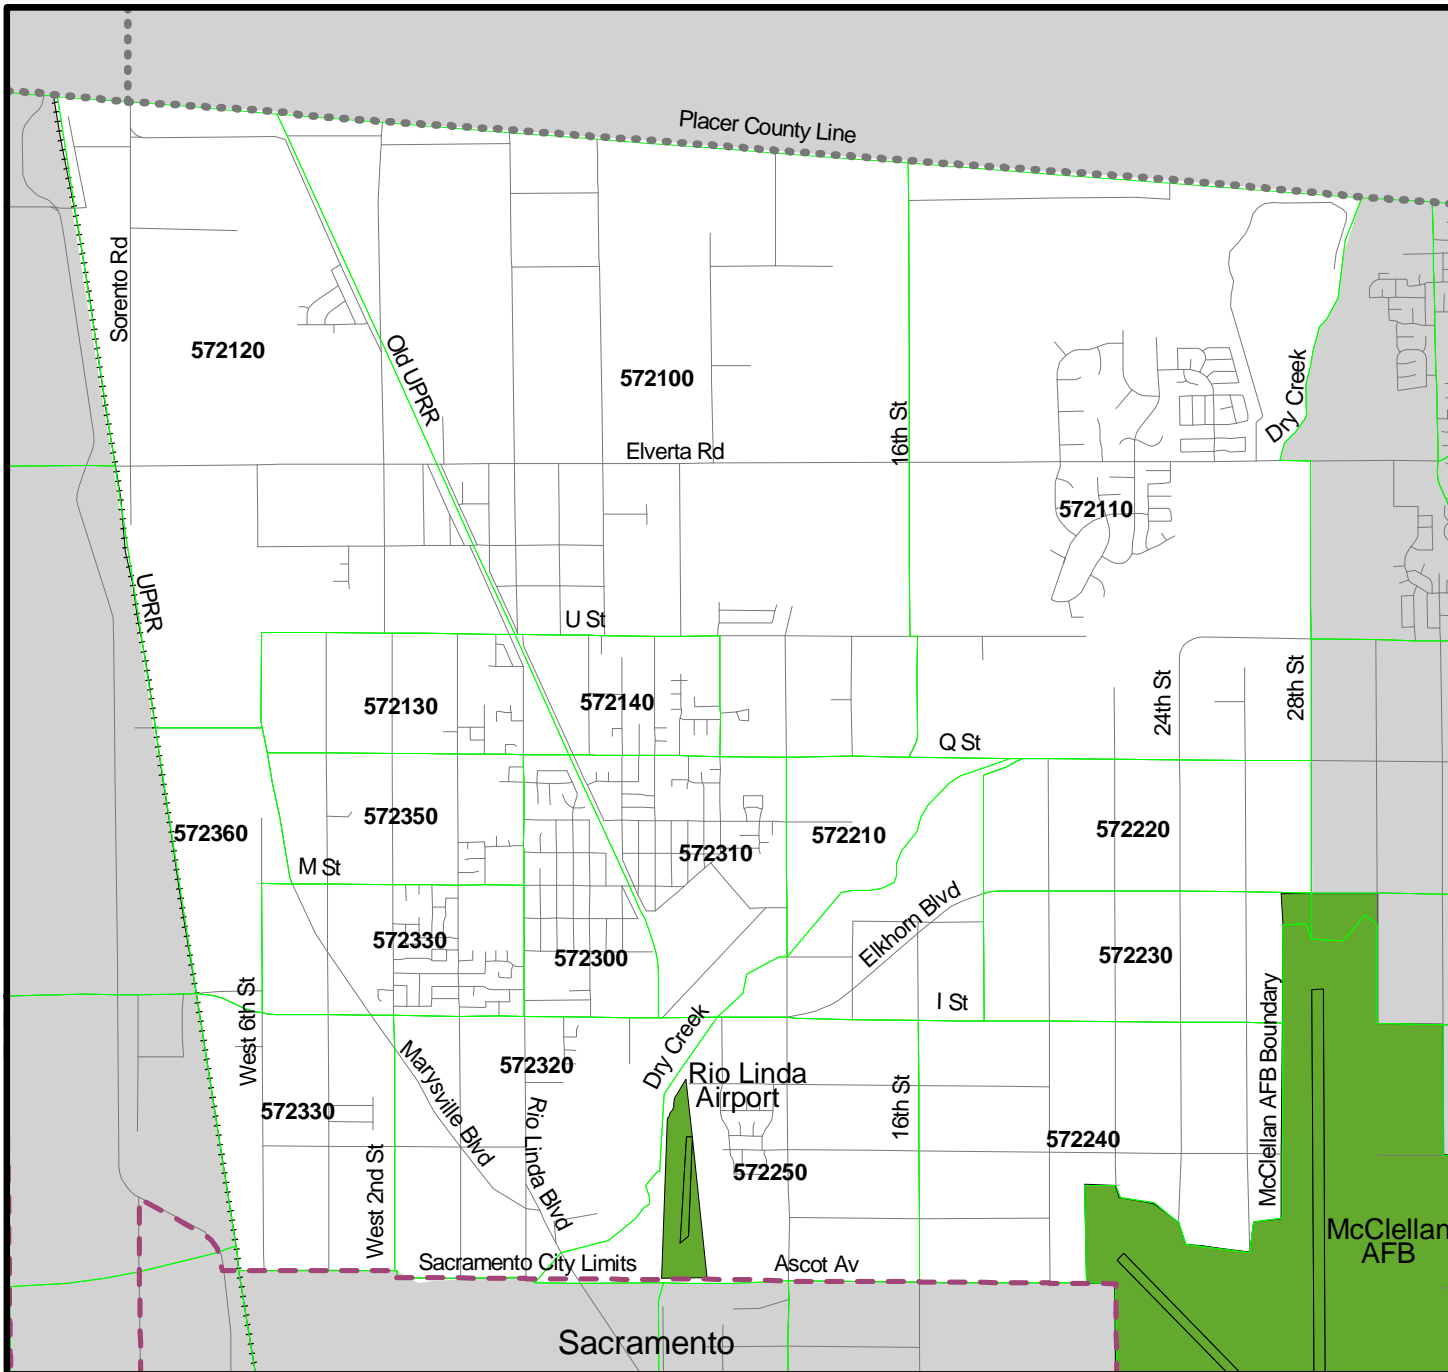

Rancho Cordova

Sacramento County

-  City Limits
-  Railroad
-  County Lines
-  Water Features
-  Roads
-  Minor Zones

Rancho Murieta

Sacramento County

-  City Limits
-  Railroad
-  County Lines
-  Water Features
-  Roads
-  Minor Zones

Rio Linda-Elverta

Sacramento County

-  City Limits
-  Railroad
-  County Lines
-  Water Features
-  Roads
-  Minor Zones

Southeast County Sacramento County

-  City Limits
-  Railroad
-  County Lines
-  Water Features
-  Roads
-  Minor Zones

Vineyard Sacramento County

-  City Limits
-  Railroad
-  County Lines
-  Water Features
-  Roads
-  Minor Zones