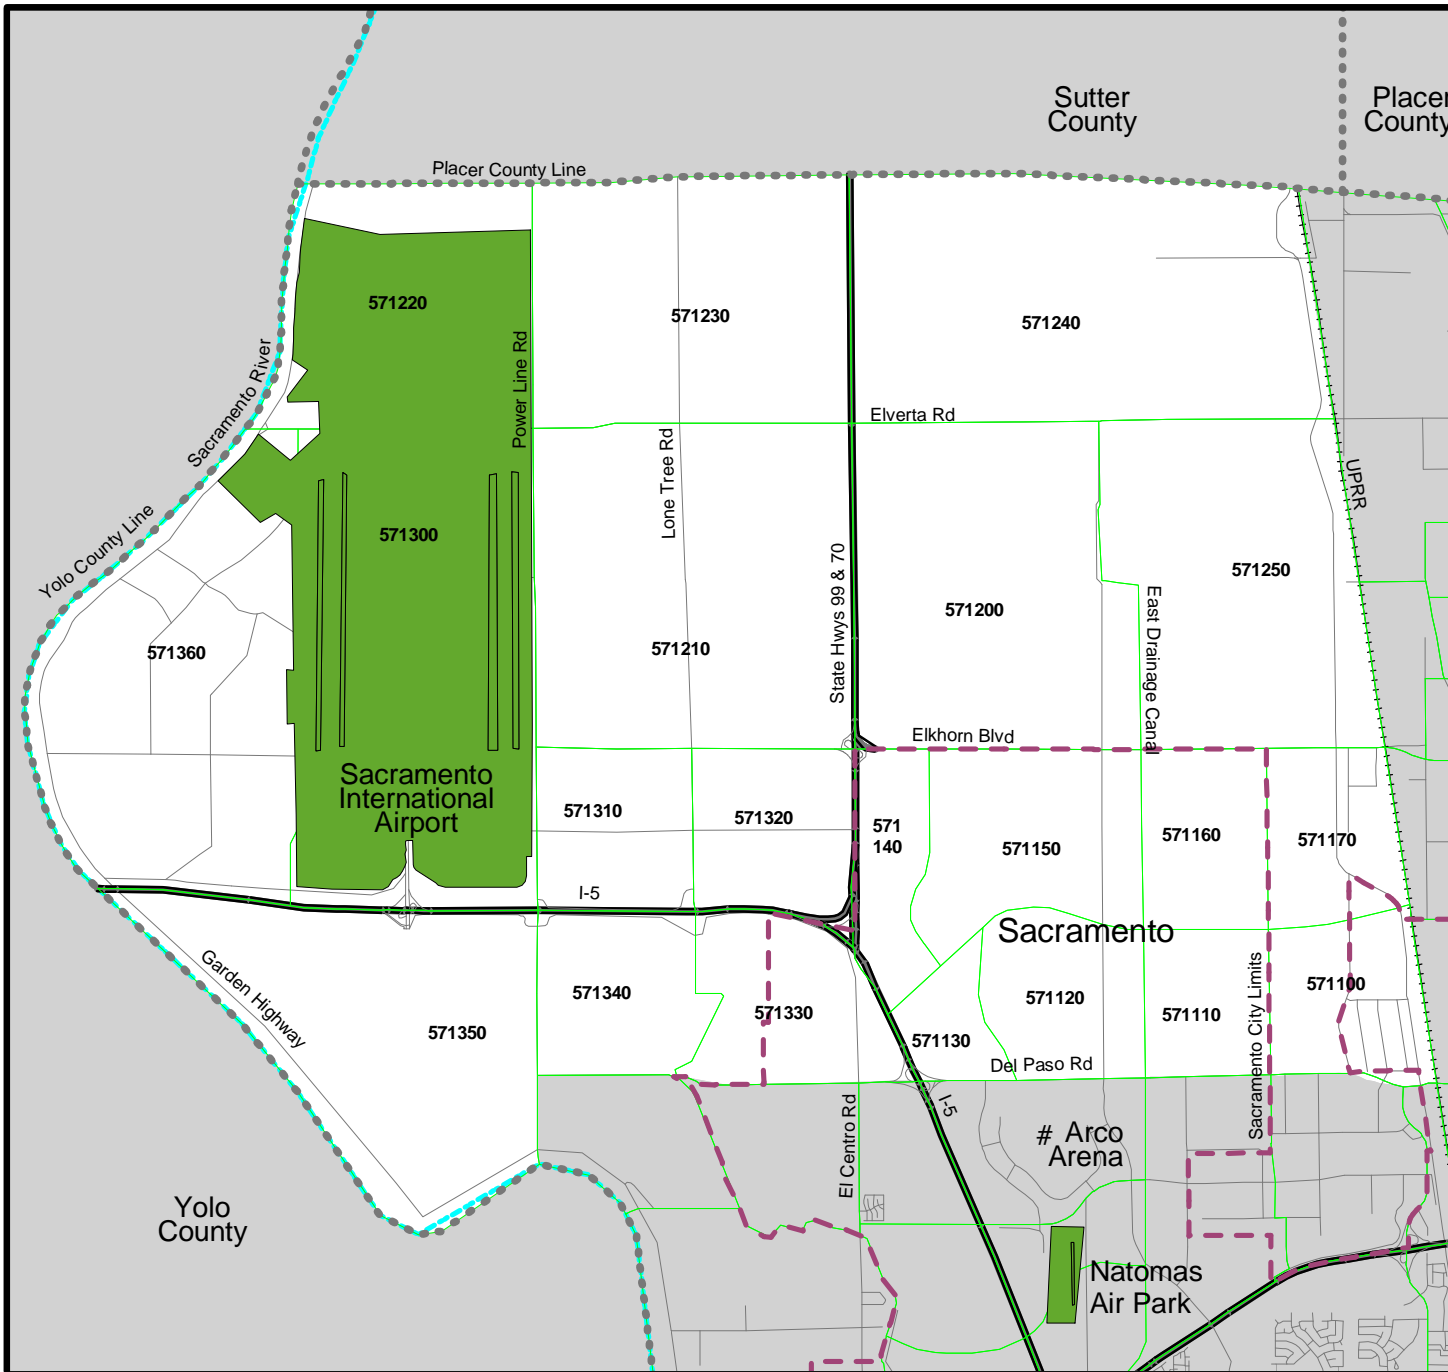

Sacramento County

Grayshaded RADs can be found in Sacramento County, Part 1

Laguna

Sacramento County

-  City Limits
-  Railroad
-  County Lines
-  Water Features
-  Roads
-  Minor Zones

North Highlands

Sacramento County

- City Limits
- Railroad
- County Lines
- Water Features
- Roads
- Minor Zones

North Natomas

Sacramento County

- City Limits
- Railroad
- County Lines
- Water Features
- Roads
- Minor Zones

Regional Analysis District 8

Rio Linda-Elverta

Sacramento County

-  City Limits
-  Railroad
-  County Lines
-  Water Features
-  Roads
-  Minor Zones

Southeast County Sacramento County

-  City Limits
-  Railroad
-  County Lines
-  Water Features
-  Roads
-  Minor Zones

Vineyard Sacramento County

-  City Limits
-  Railroad
-  County Lines
-  Water Features
-  Roads
-  Minor Zones