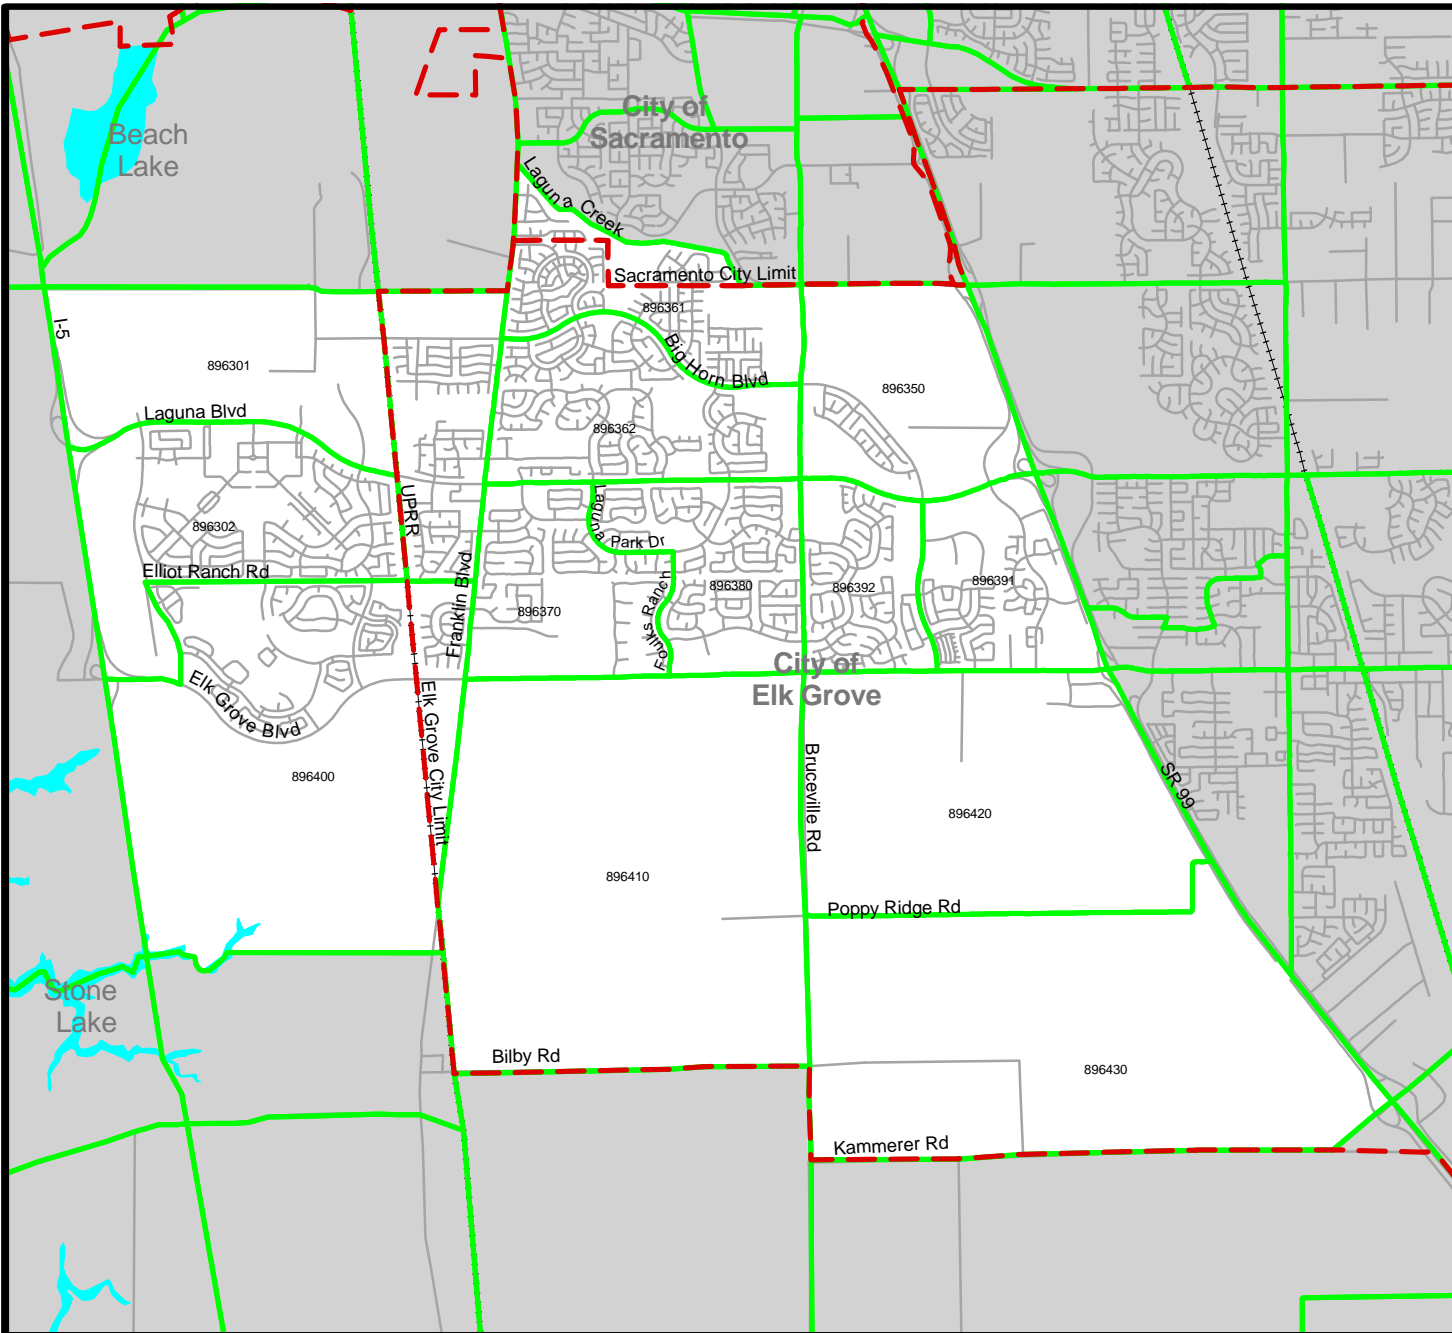

Sacramento County

Grayshaded RADs can be found in Sacramento County, Part 1

Laguna

Sacramento County

-  City Limits
-  Railroad
-  County Lines
-  Water Features
-  Roads
-  Minor Zones

North Highlands

Sacramento County

- City Limits
- Railroad
- County Lines
- Water Features
- Roads
- Minor Zones

North Natomas

Sacramento County

- City Limits
- Railroad
- County Lines
- Water Features
- Roads
- Minor Zones

Regional Analysis District 8

Rio Linda-Elverta

Sacramento County

-  City Limits
-  Railroad
-  County Lines
-  Water Features
-  Roads
-  Minor Zones

Southeast County Sacramento County

-  City Limits
-  Railroad
-  County Lines
-  Water Features
-  Roads
-  Minor Zones

Vineyard Sacramento County

-  City Limits
-  Railroad
-  County Lines
-  Water Features
-  Roads
-  Minor Zones