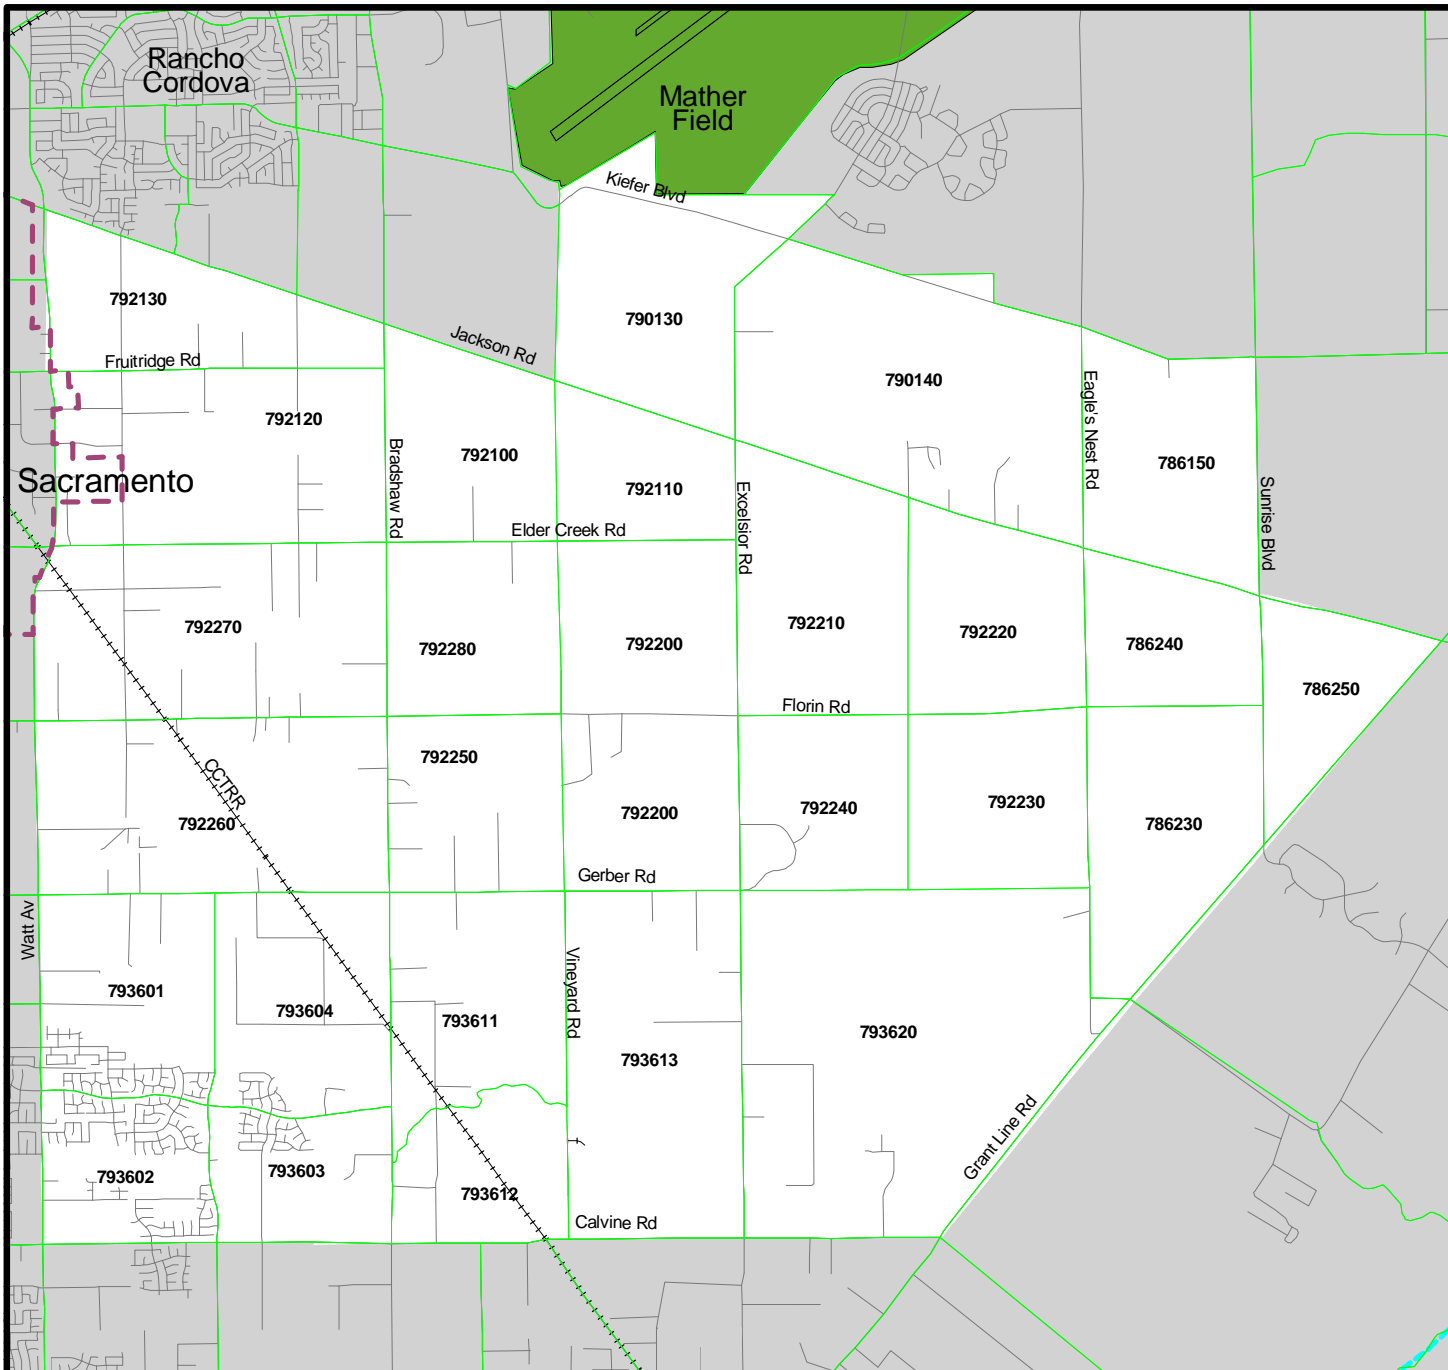

Rio Linda-Elverta

Sacramento County

-  City Limits
-  Railroad
-  County Lines
-  Water Features
-  Roads
-  Minor Zones

Southeast County Sacramento County

-  City Limits
-  Railroad
-  County Lines
-  Water Features
-  Roads
-  Minor Zones

South Natomas Sacramento County

- City Limits
- Railroad
- County Lines
- Water Features
- Roads
- Minor Zones

South Sacramento Sacramento County

- City Limits
- Railroad
- County Lines
- Water Features
- Roads
- Minor Zones

Vineyard Sacramento County

-  City Limits
-  Railroad
-  County Lines
-  Water Features
-  Roads
-  Minor Zones