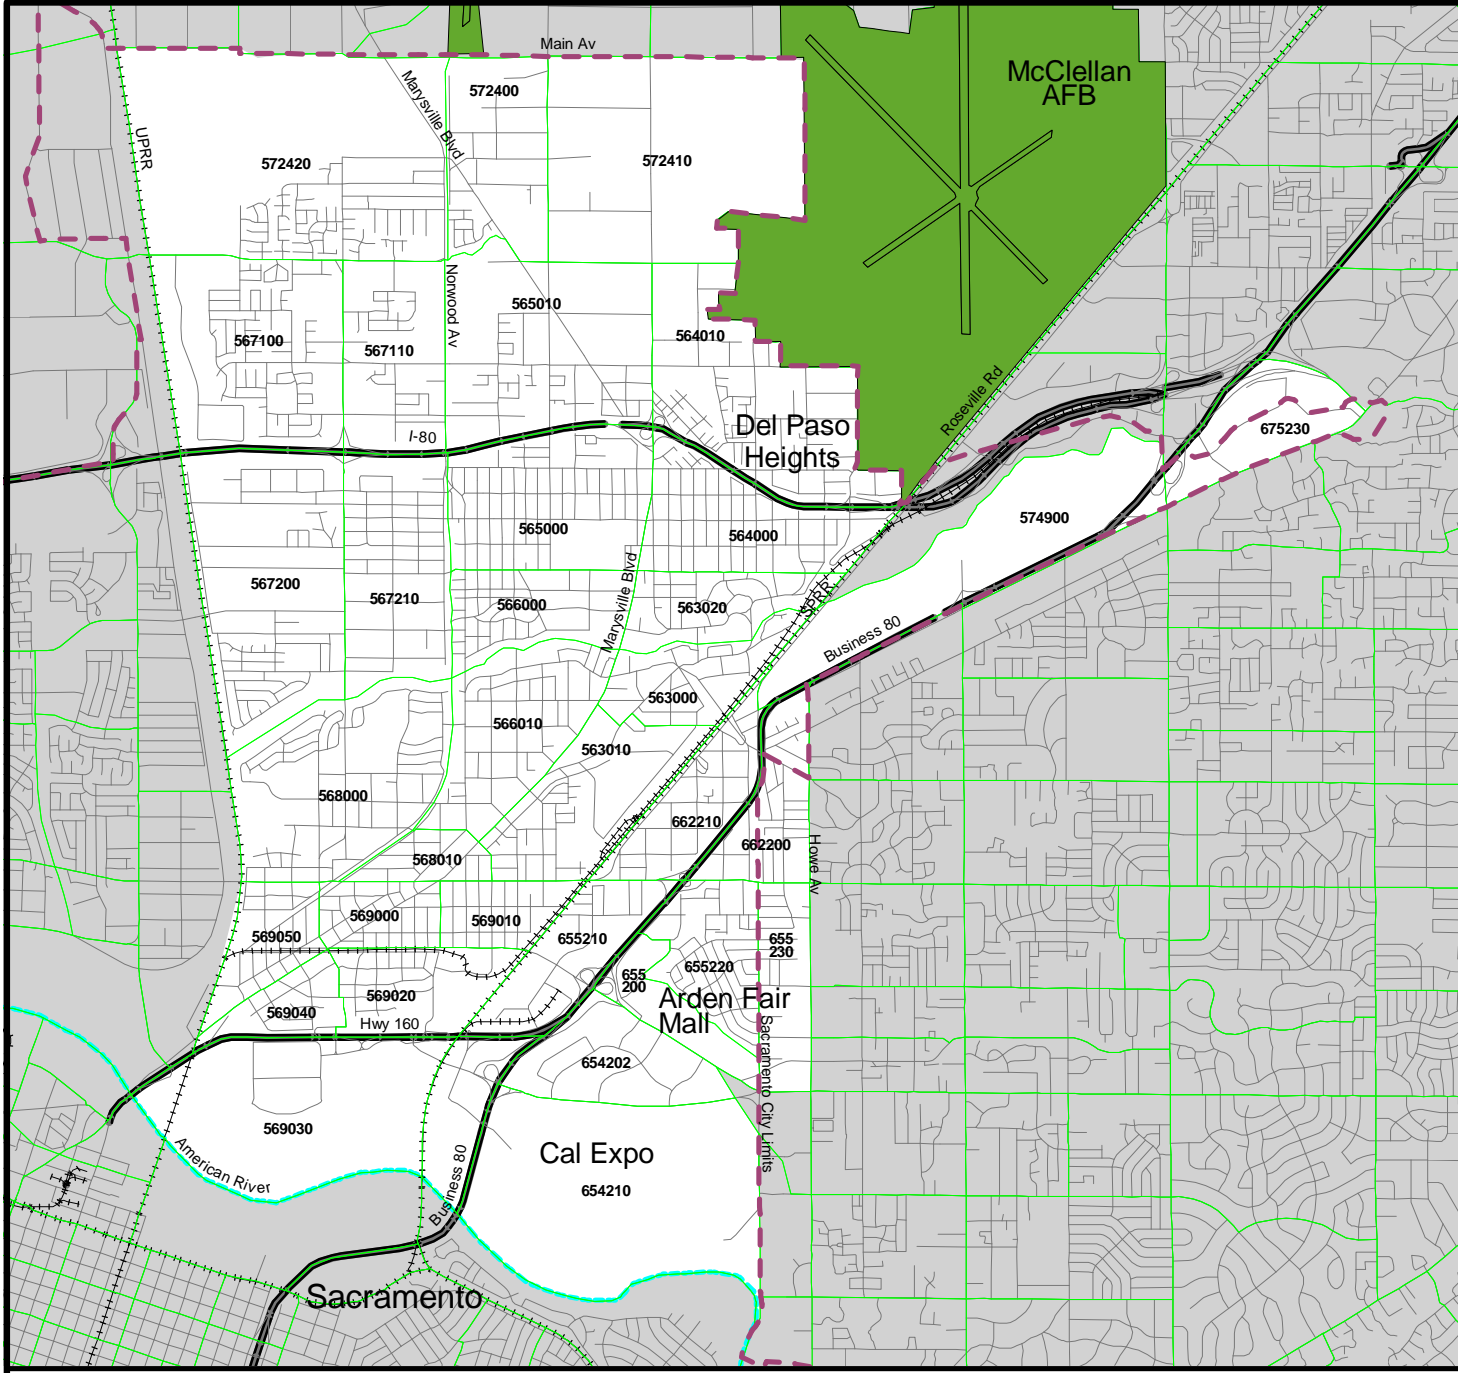

Sacramento County

Grayshaded RADs can be found in Sacramento County, Part 1

Laguna

Sacramento County

-  City Limits
-  Railroad
-  County Lines
-  Water Features
-  Roads
-  Minor Zones

North Highlands

Sacramento County

- City Limits
- Railroad
- County Lines
- Water Features
- Roads
- Minor Zones

North Natomas

Sacramento County

- City Limits
- Railroad
- County Lines
- Water Features
- Roads
- Minor Zones

Regional Analysis District 8

North Sacramento

Sacramento County

-  City Limits
-  Railroad
-  County Lines
-  Water Features
-  Roads
-  Minor Zones

Orangevale

Sacramento County

-  City Limits
-  Railroad
-  County Lines
-  Water Features
-  Roads
-  Minor Zones

Rio Linda-Elverta

Sacramento County

-  City Limits
-  Railroad
-  County Lines
-  Water Features
-  Roads
-  Minor Zones

Southeast County Sacramento County

-  City Limits
-  Railroad
-  County Lines
-  Water Features
-  Roads
-  Minor Zones