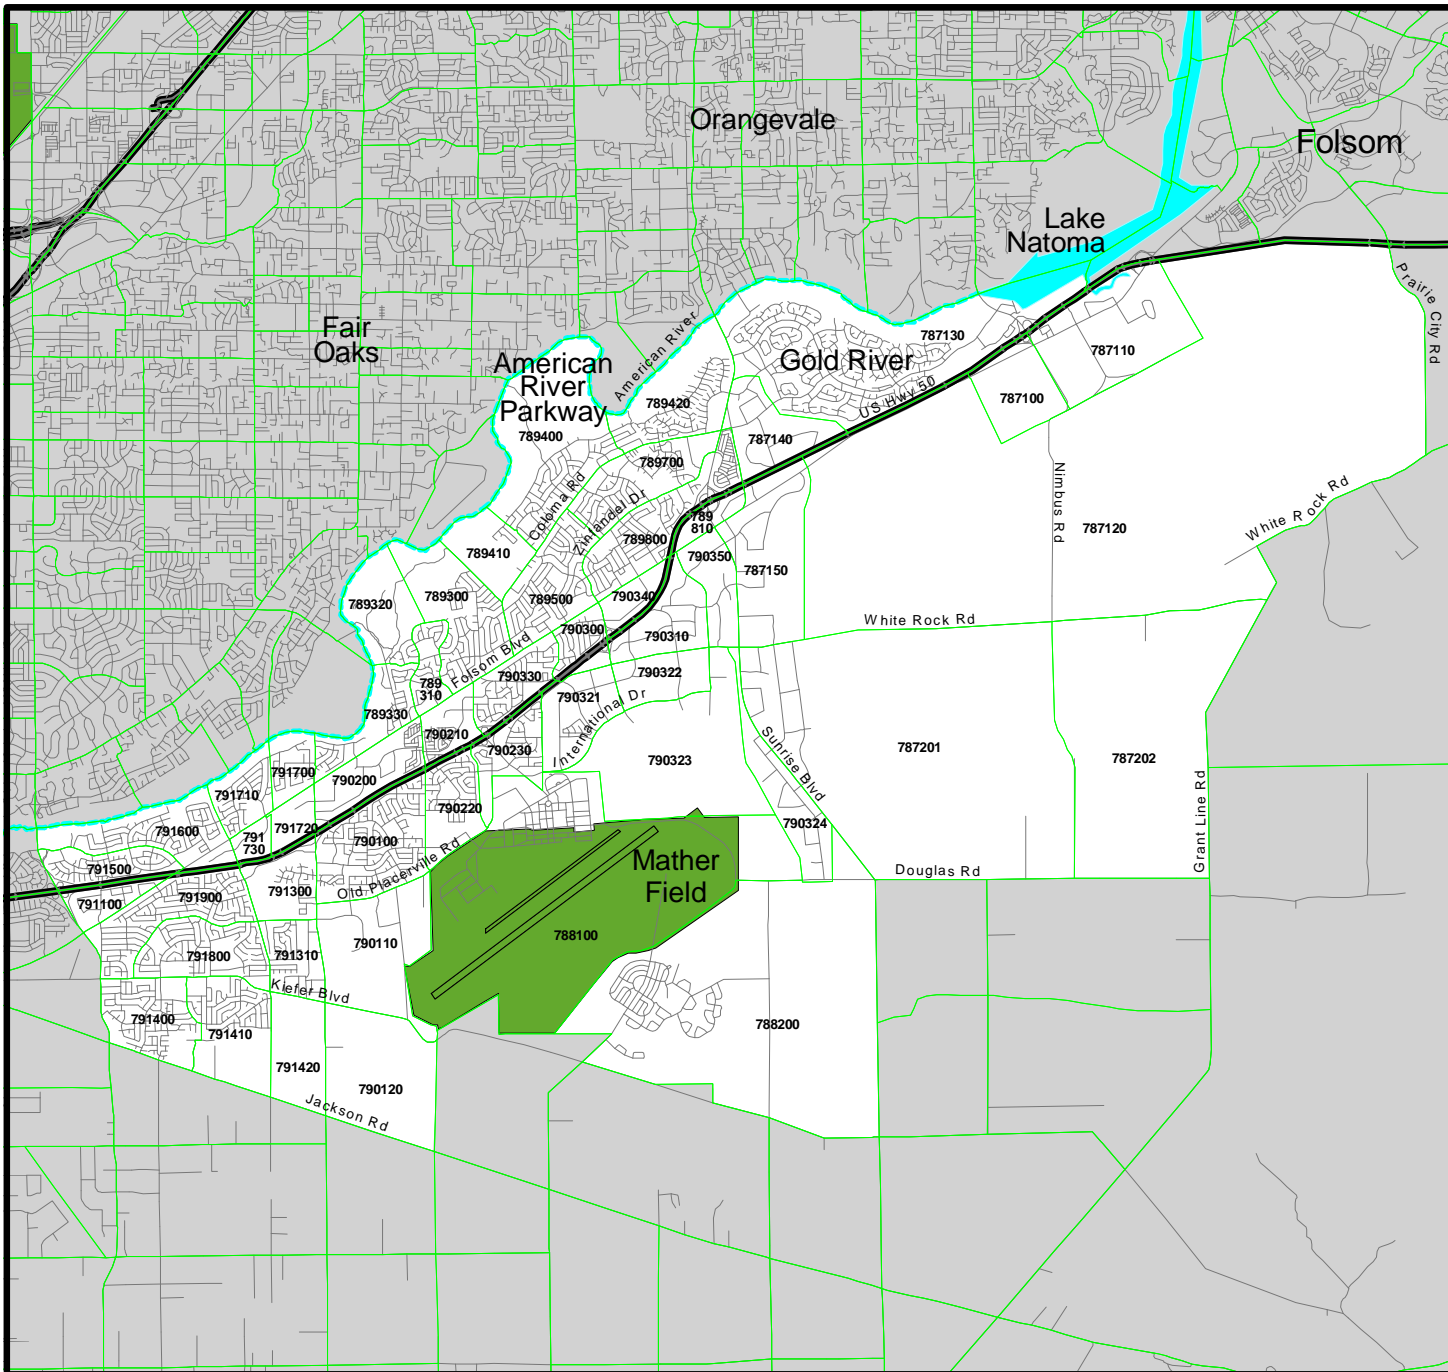

Rancho Cordova

Sacramento County

- City Limits
- Railroad
- County Lines
- Water Features
- Roads
- Minor Zones