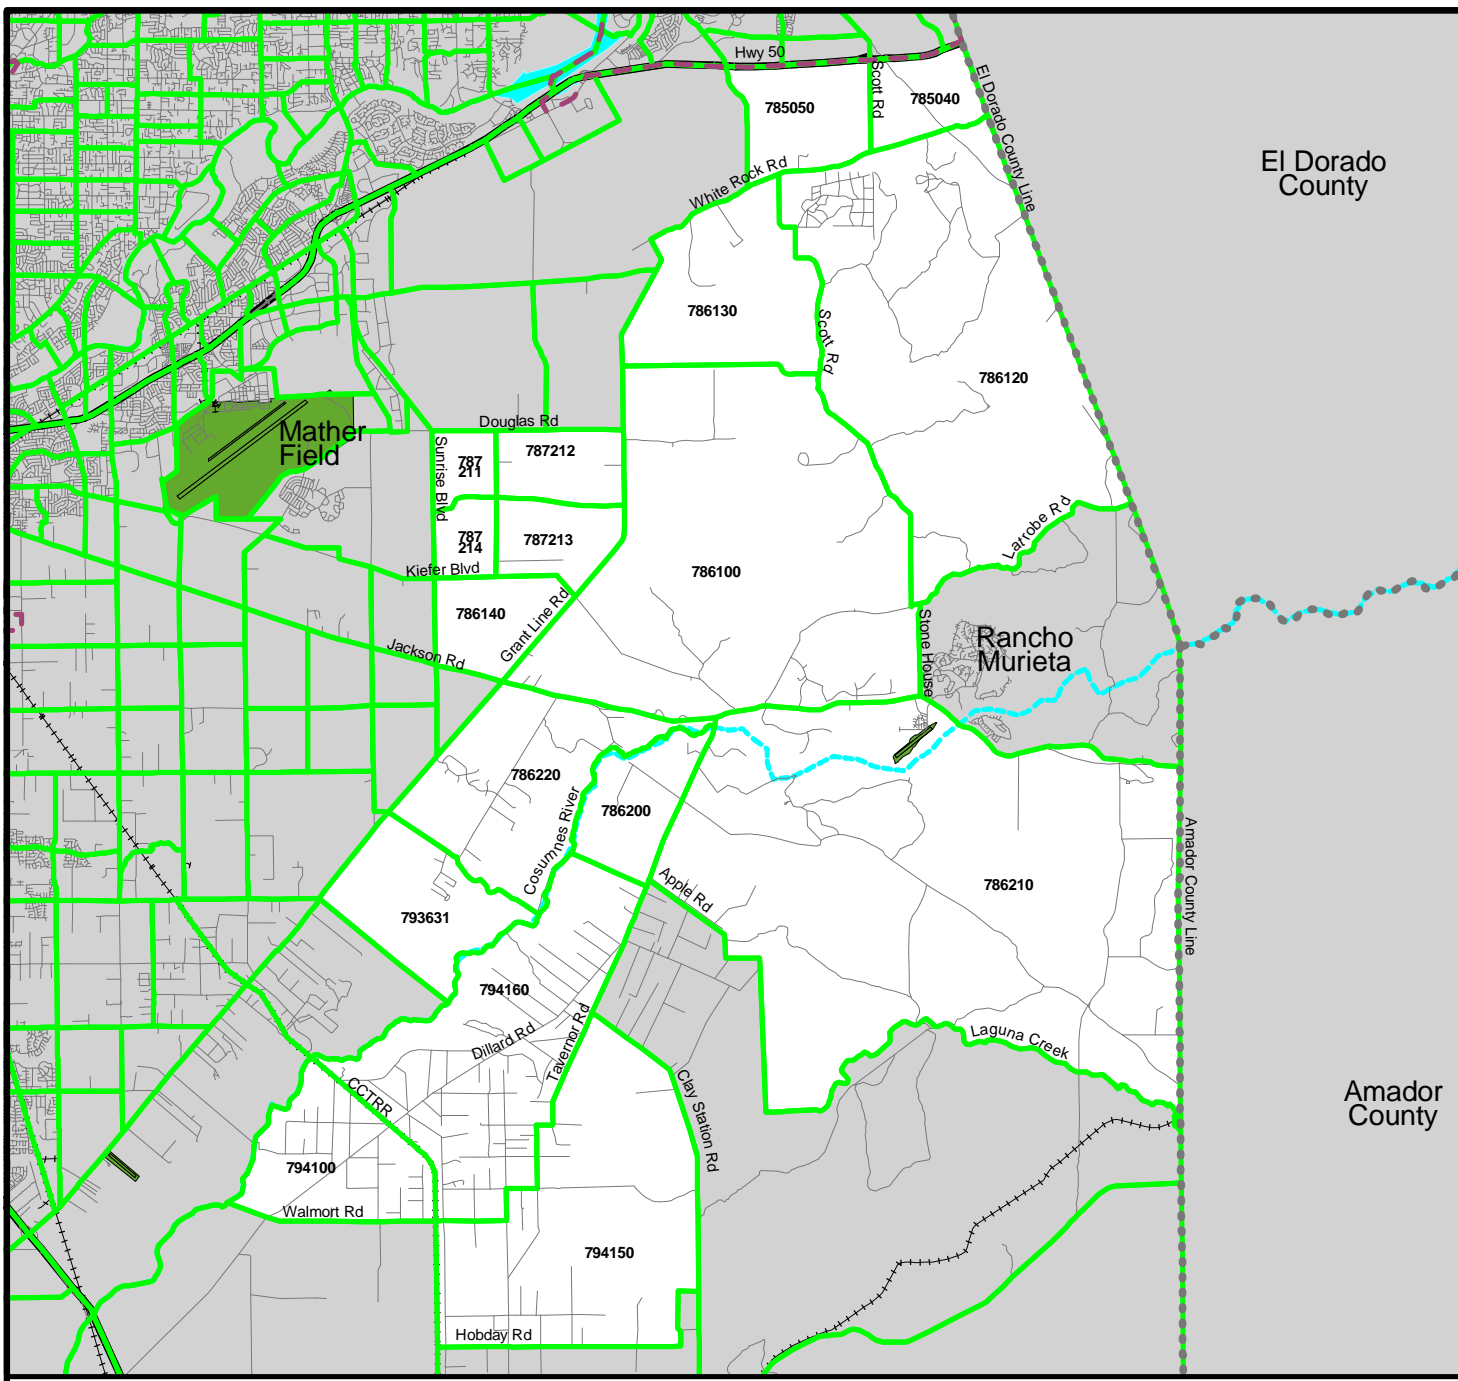

Cosumnes

Sacramento County

El Dorado County

Amador County

-  City Limits
-  Railroad
-  County Lines
-  Water Features
-  Roads
-  Minor Zones