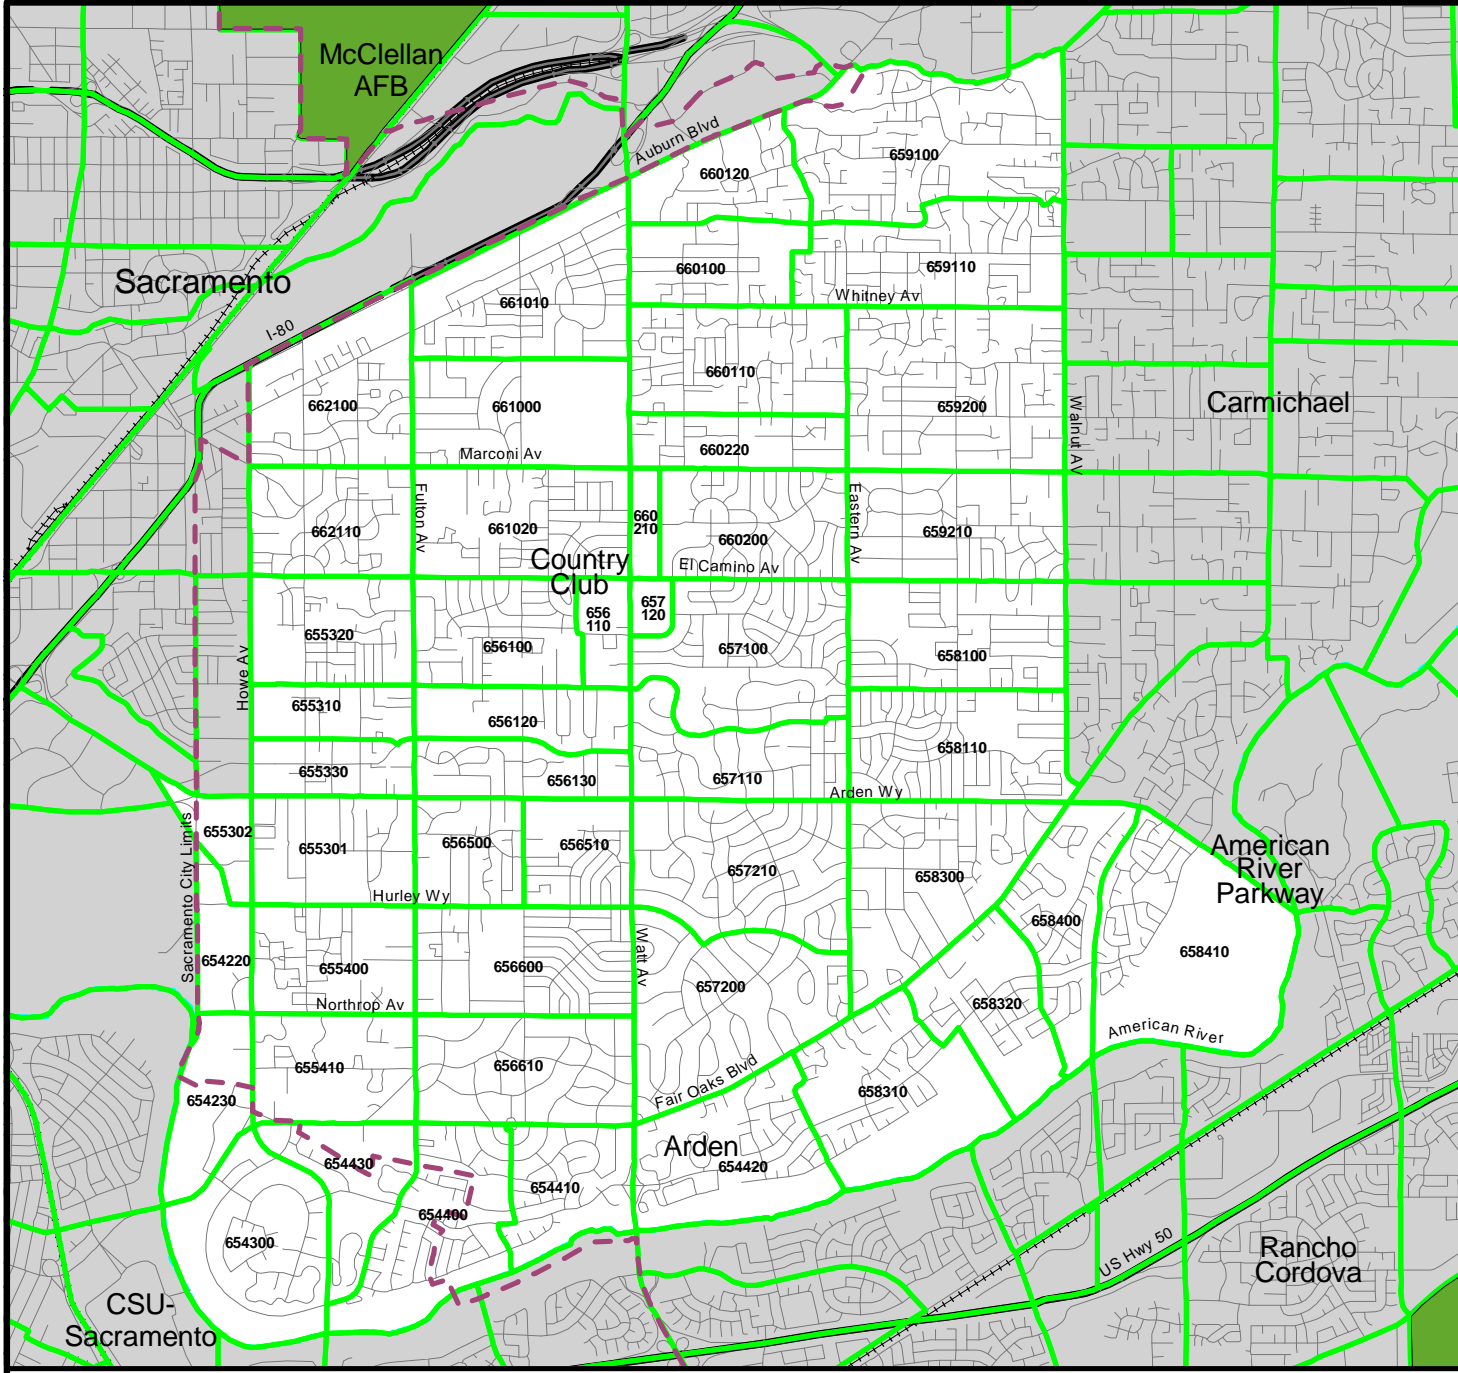

Arden Arcade

Sacramento County

-  City Limits
-  Railroad
-  County Lines
-  Water Features
-  Roads
-  Minor Zones