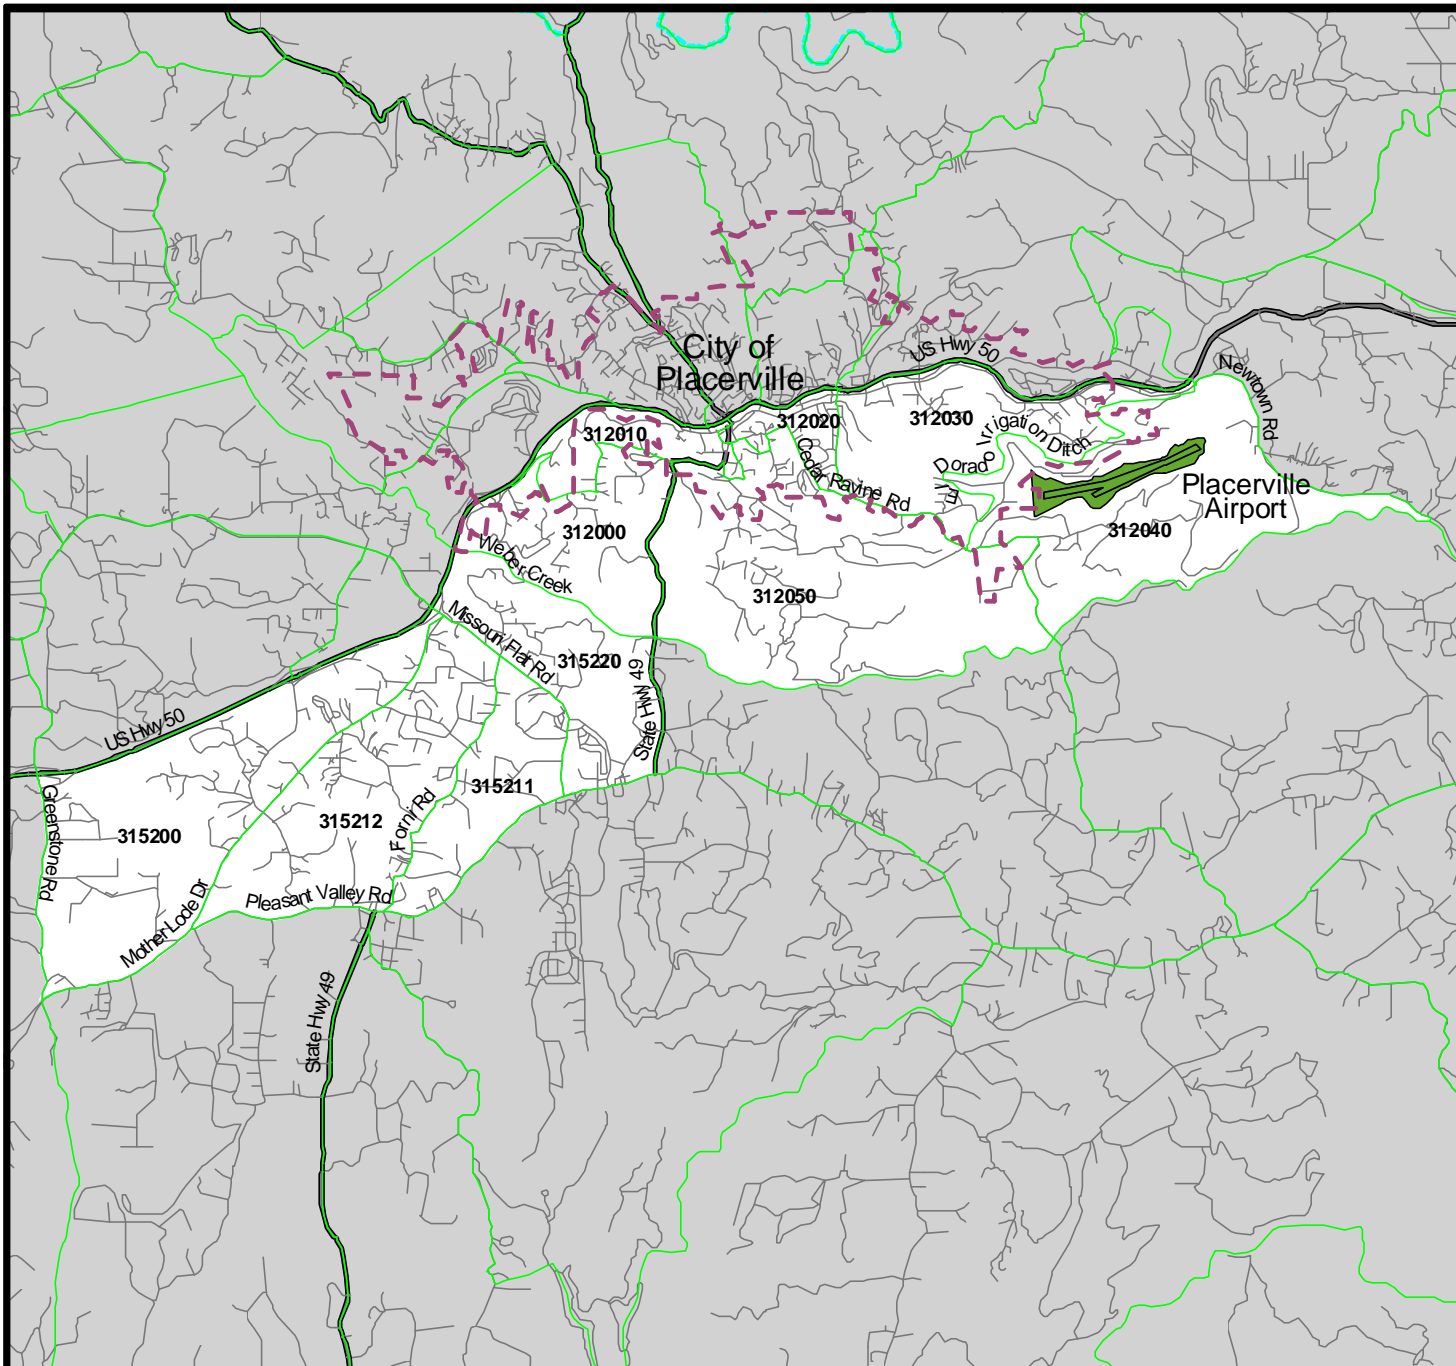

Regional Analysis District 91

# South Placerville

## El Dorado County

Note: Regional Analysis District boundaries do not match city limits.

-  City Limits
-  Railroad
-  County Lines
-  Water Features
-  Roads
-  Minor Zones