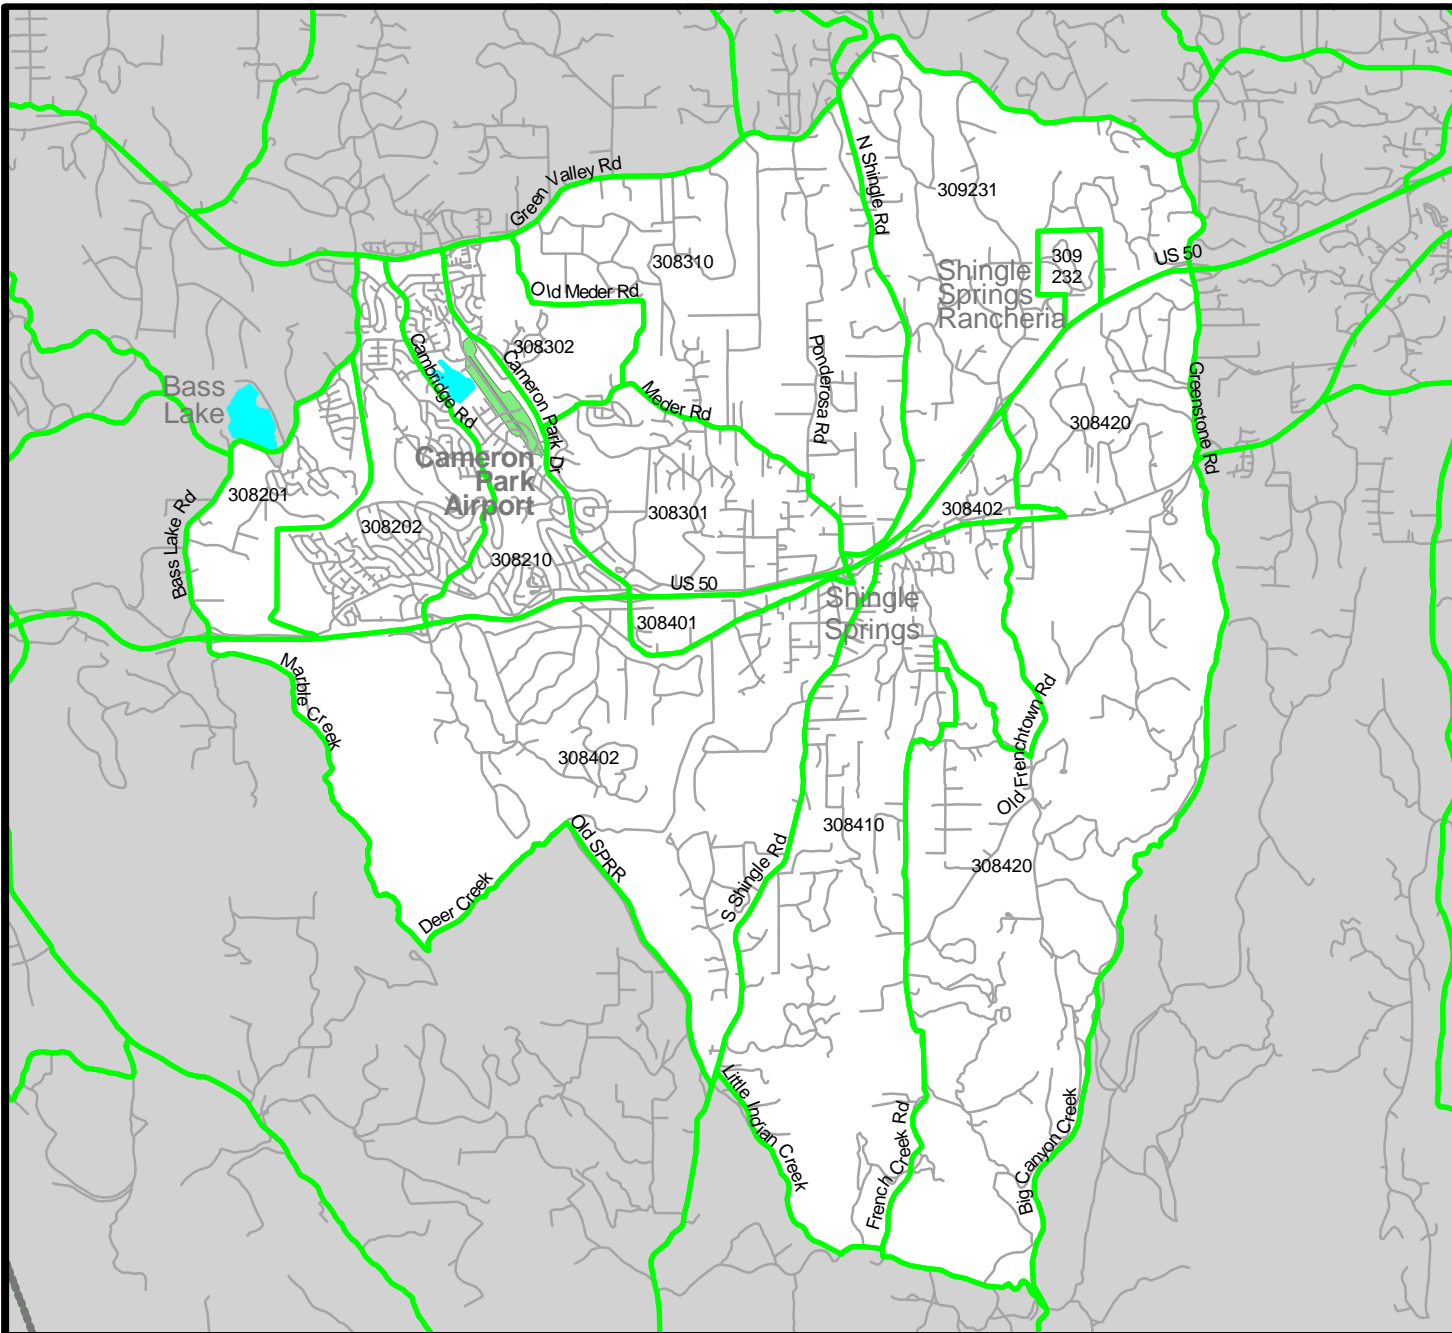

Regional Analysis District 86

Cameron Park-Shingle Springs

El Dorado County

-  City Limits
-  Railroad
-  County Lines
-  Water Features
-  Roads
-  Minor Zones