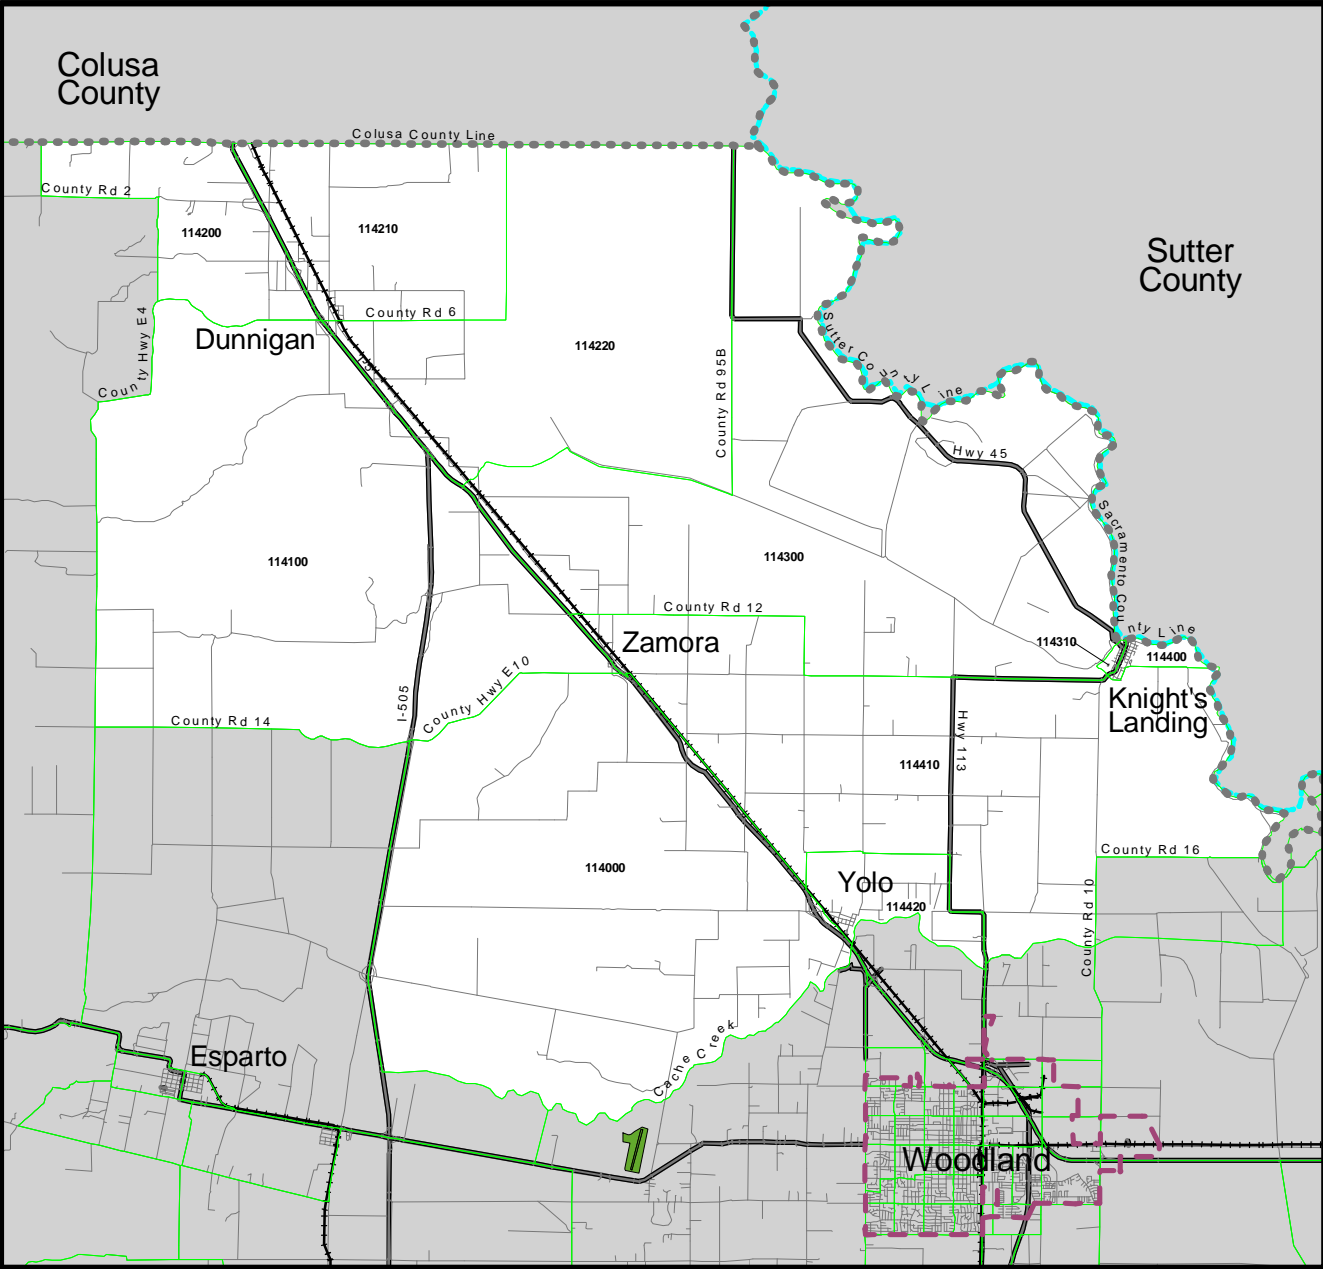

**Yolo
County**

Clarksburg

Yolo County

-  City Limits
-  Railroad
-  County Lines
-  Water Features
-  Roads
-  Minor Zones

Dunnigan-Knight's Landing Yolo County

-  City Limits
-  Railroad
-  County Lines
-  Water Features
-  Roads
-  Minor Zones

Esparto-Capay

Yolo County

-  City Limits
-  Railroad
-  County Lines
-  Water Features
-  Roads
-  Minor Zones

West Sacramento

Yolo County

Note: Regional Analysis District boundaries do not match city limits.

Inset

-  City Limits
-  Railroad
-  County Lines
-  Water Features
-  Roads
-  Minor Zones

Note: Scale does not apply to inset map.

Winters

Yolo County

Note: Regional Analysis District boundaries do not match city limits.

-  City Limits
-  Railroad
-  County Lines
-  Water Features
-  Roads
-  Minor Zones

Note : Scale does not apply to inset map.