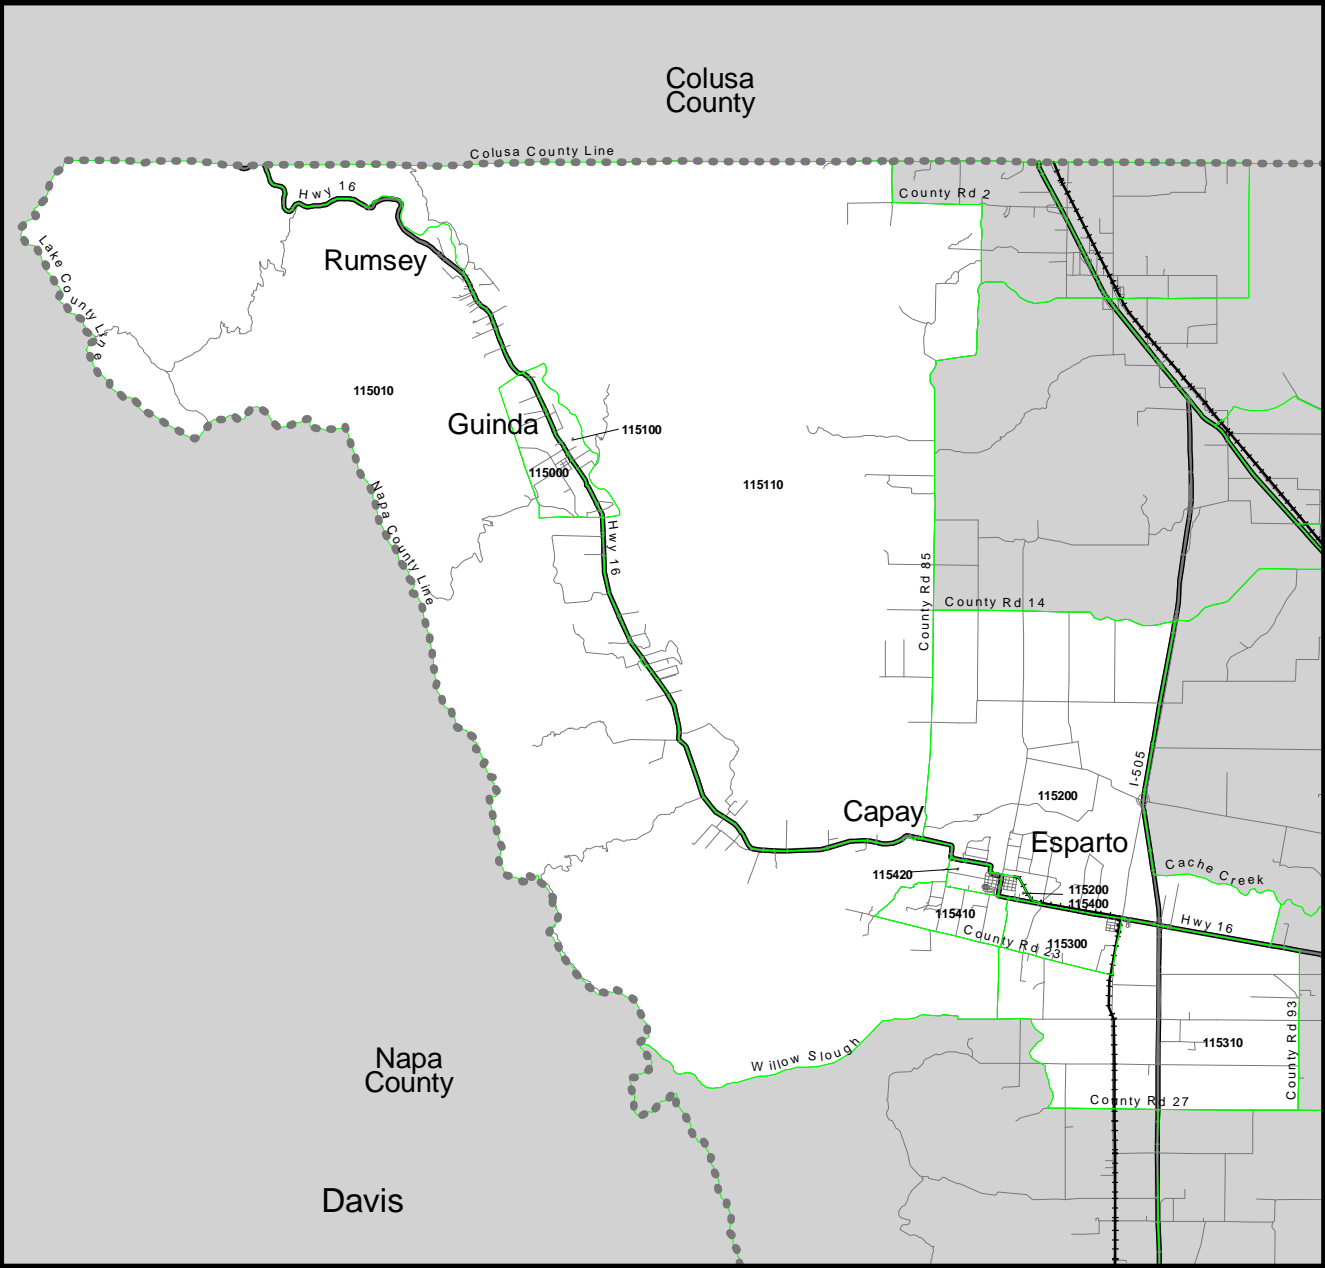

**Yolo
County**

Clarksburg

Yolo County

-  City Limits
-  Railroad
-  County Lines
-  Water Features
-  Roads
-  Minor Zones

Dunnigan-Knight's Landing Yolo County

-  City Limits
-  Railroad
-  County Lines
-  Water Features
-  Roads
-  Minor Zones

Esparto-Capay

Yolo County

-  City Limits
-  Railroad
-  County Lines
-  Water Features
-  Roads
-  Minor Zones

West Sacramento

Yolo County

Note: Regional Analysis District boundaries do not match city limits.

Inset

-  City Limits
-  Railroad
-  County Lines
-  Water Features
-  Roads
-  Minor Zones

Note: Scale does not apply to inset map.

Winters

Yolo County

Note: Regional Analysis District boundaries do not match city limits.

-  City Limits
-  Railroad
-  County Lines
-  Water Features
-  Roads
-  Minor Zones

Note : Scale does not apply to inset map.