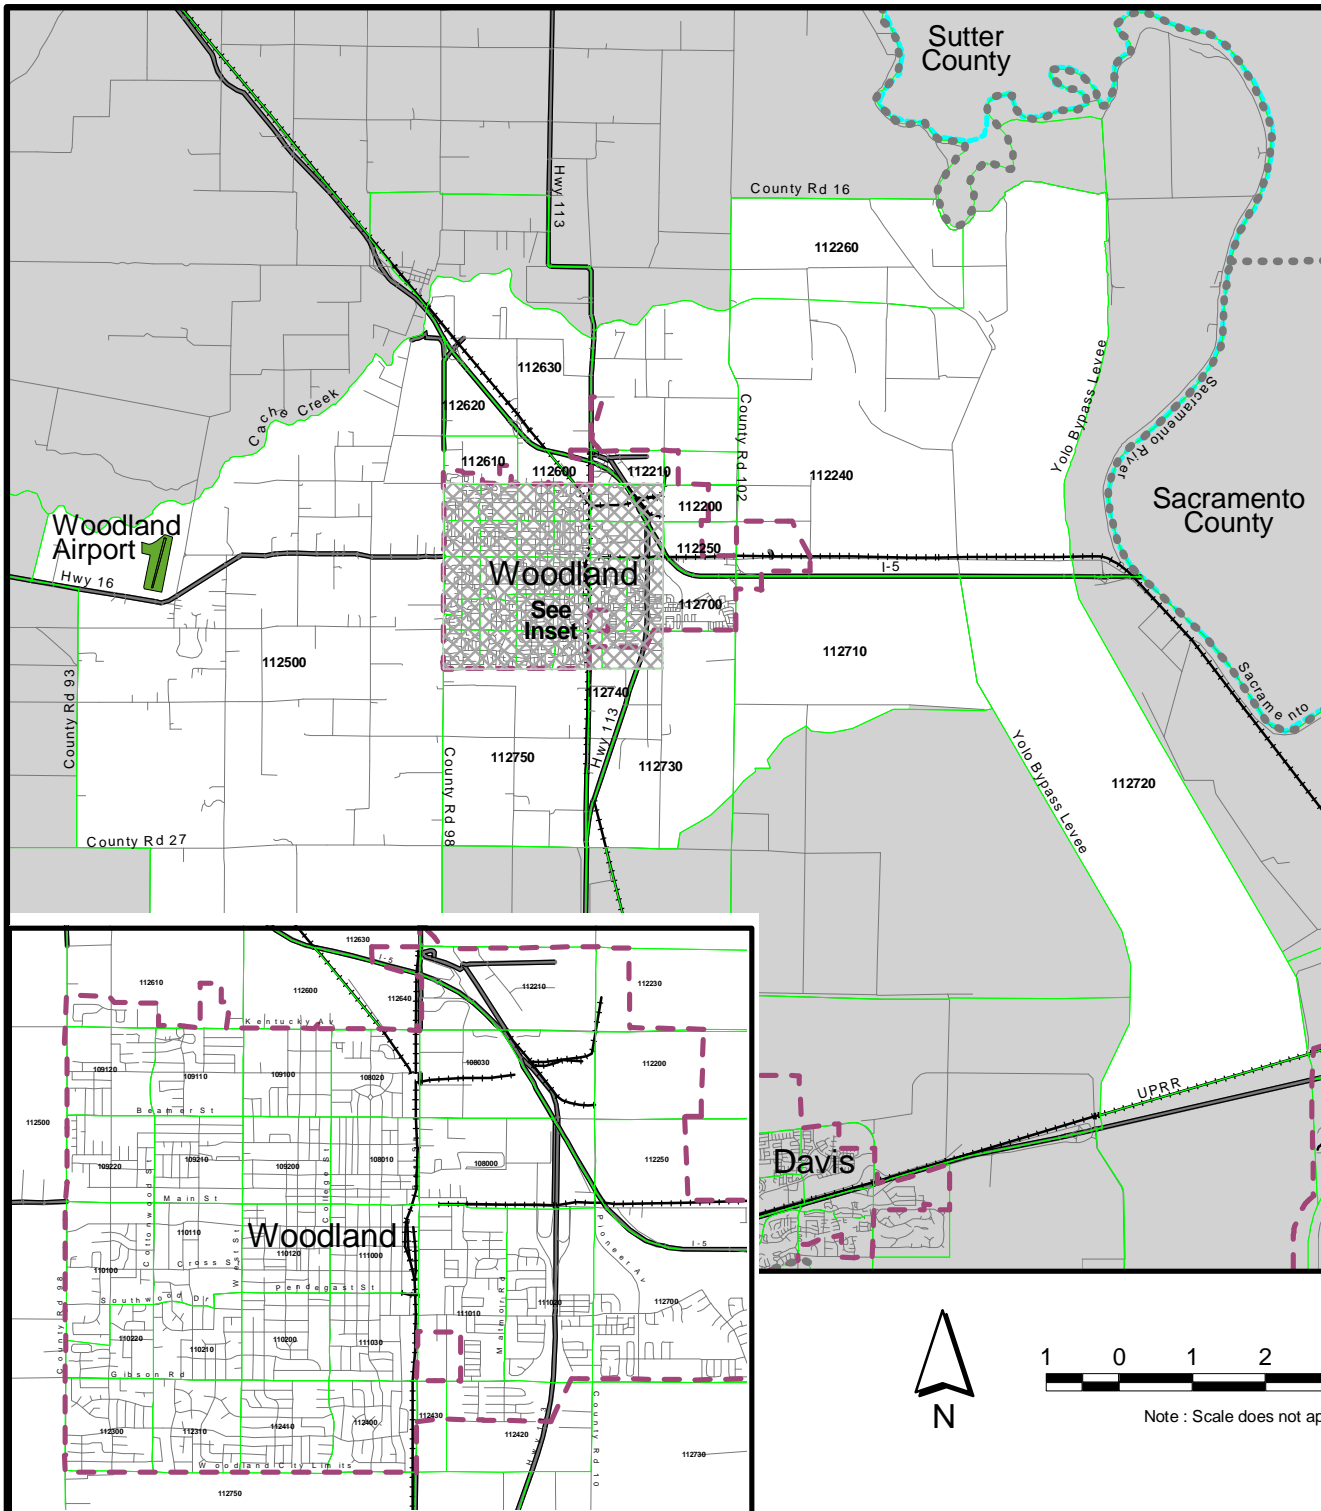

**Yolo
County**

Clarksburg

Yolo County

-  City Limits
-  Railroad
-  County Lines
-  Water Features
-  Roads
-  Minor Zones

Dunnigan-Knight's Landing Yolo County

-  City Limits
-  Railroad
-  County Lines
-  Water Features
-  Roads
-  Minor Zones

Inset

-  City Limits
-  Railroad
-  County Lines
-  Water Features
-  Roads
-  Minor Zones

Note: Scale does not apply to inset map.

Winters

Yolo County

Note: Regional Analysis District boundaries do not match city limits.

-  City Limits
-  Railroad
-  County Lines
-  Water Features
-  Roads
-  Minor Zones

Note : Scale does not apply to inset map.

Woodland

Yolo County

Note: Regional Analysis District boundaries do not match city limits.

-  City Limits
-  Railroad
-  County Lines
-  Water Features
-  Roads
-  Minor Zones

Note : Scale does not apply to inset map.