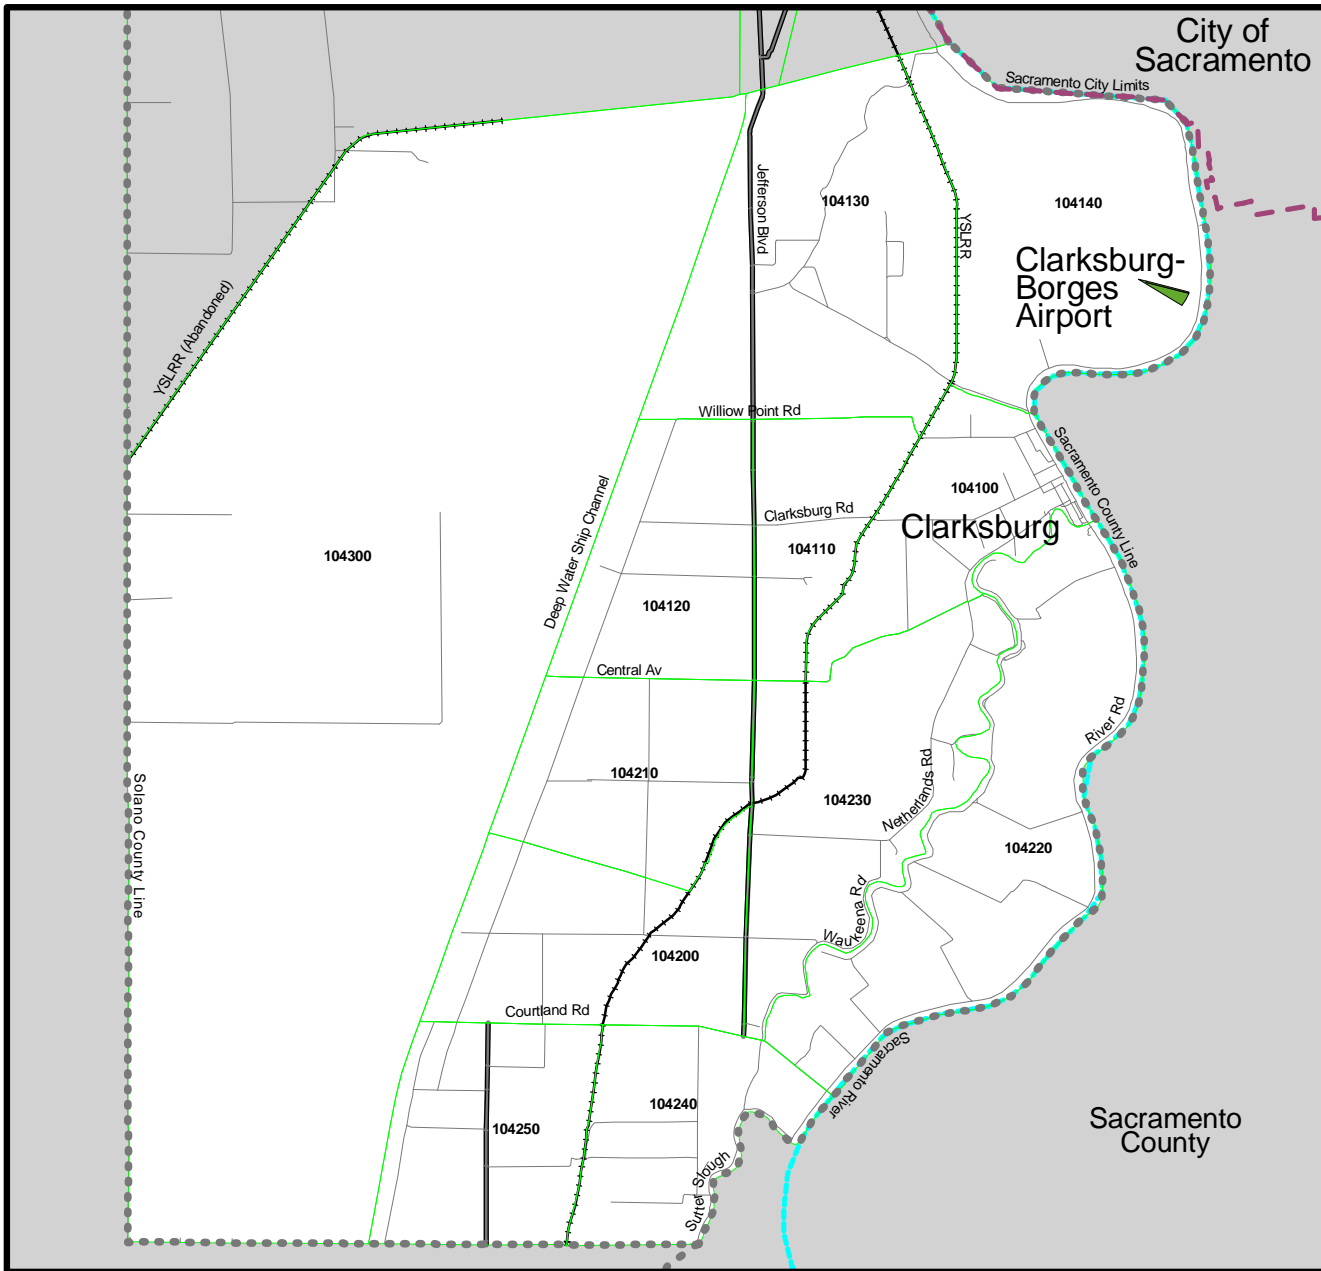

**Yolo
County**

Clarksburg

Yolo County

-  City Limits
-  Railroad
-  County Lines
-  Water Features
-  Roads
-  Minor Zones

Dunnigan-Knight's Landing Yolo County

-  City Limits
-  Railroad
-  County Lines
-  Water Features
-  Roads
-  Minor Zones

Esparto-Capay

Yolo County

-  City Limits
-  Railroad
-  County Lines
-  Water Features
-  Roads
-  Minor Zones

West Sacramento

Yolo County

Note: Regional Analysis District boundaries do not match city limits.

Inset

-  City Limits
-  Railroad
-  County Lines
-  Water Features
-  Roads
-  Minor Zones

Note: Scale does not apply to inset map.

Winters

Yolo County

Note: Regional Analysis District boundaries do not match city limits.

-  City Limits
-  Railroad
-  County Lines
-  Water Features
-  Roads
-  Minor Zones

Note : Scale does not apply to inset map.