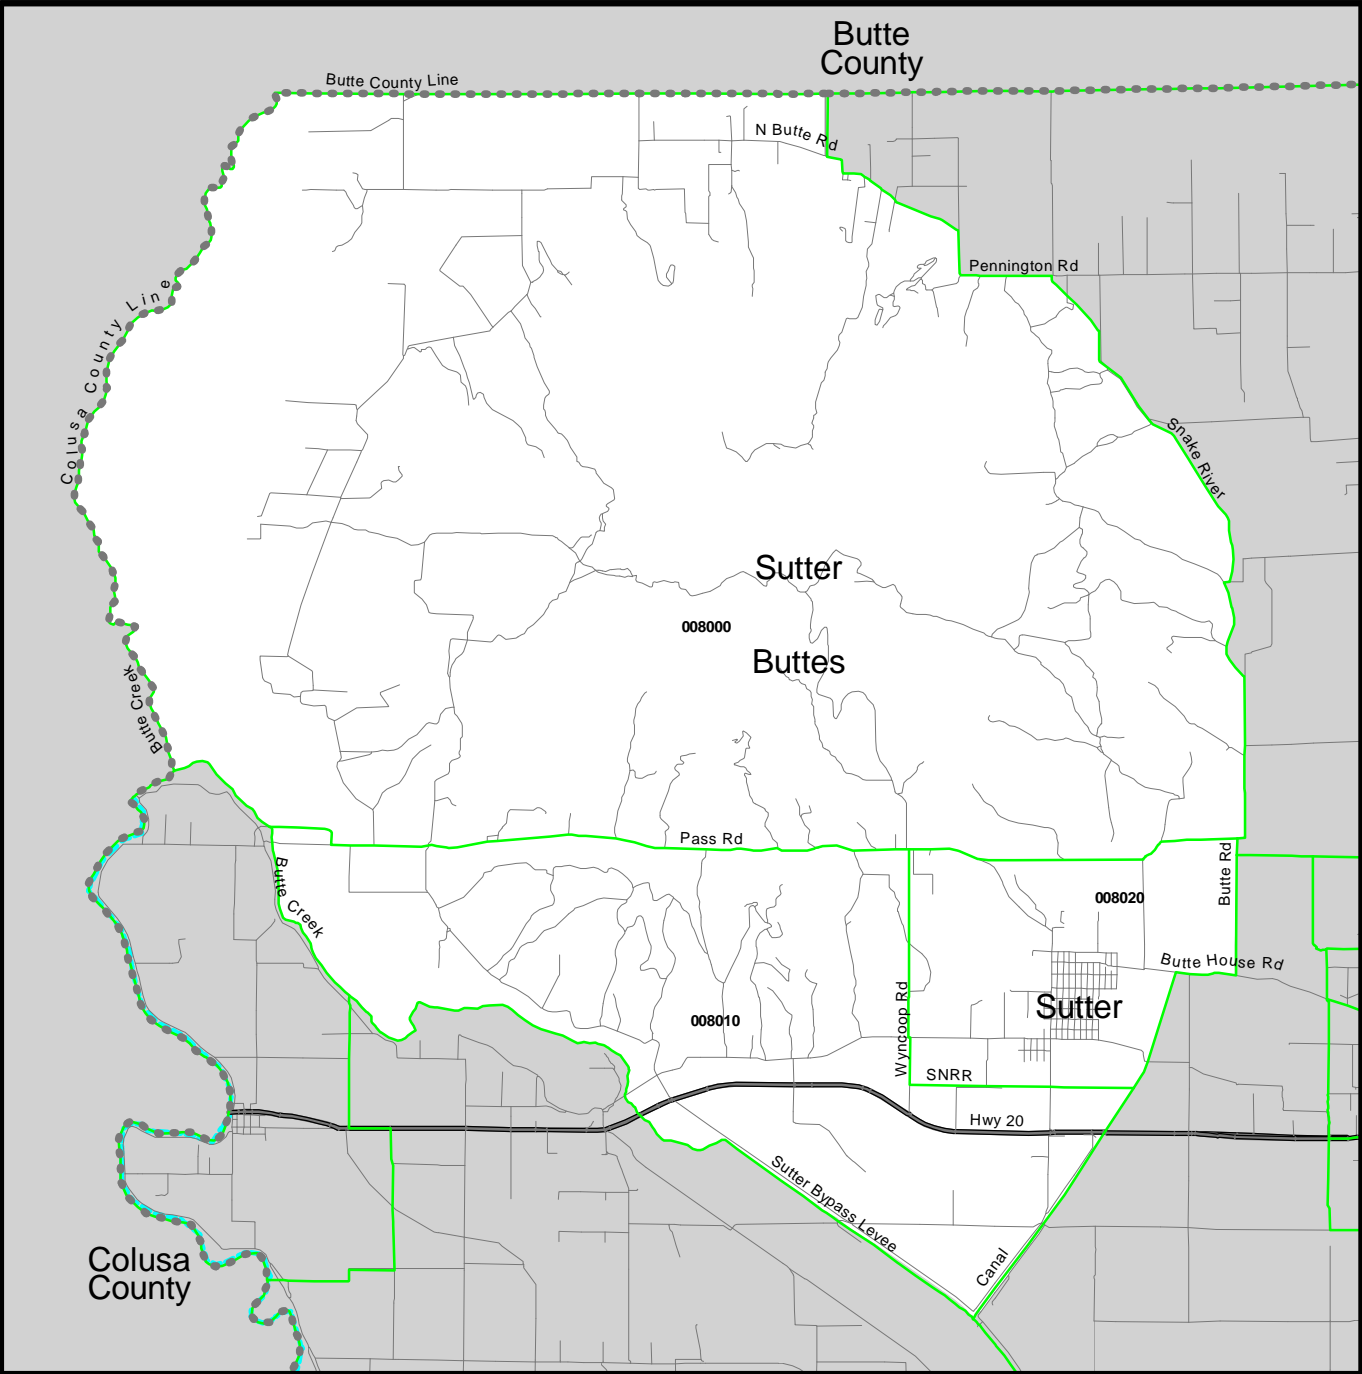

Meridian-Robbins

Sutter County

Note: Regional Analysis District boundaries do not match city limits.

-  City Limits
-  Railroad
-  County Lines
-  Water Features
-  Roads
-  Minor Zones

South Sutter

Sutter County

- City Limits
- Railroad
- County Lines
- Water Features
- Roads
- Minor Zones

Regional Analysis District 35

Suburban Yuba City

Sutter County

-  City Limits
-  Railroad
-  County Lines
-  Water Features
-  Roads
-  Minor Zones

Sutter

Sutter County

-  City Limits
-  Railroad
-  County Lines
-  Water Features
-  Roads
-  Minor Zones

Tudor

Sutter County

-  City Limits
-  Railroad
-  County Lines
-  Water Features
-  Roads
-  Minor Zones