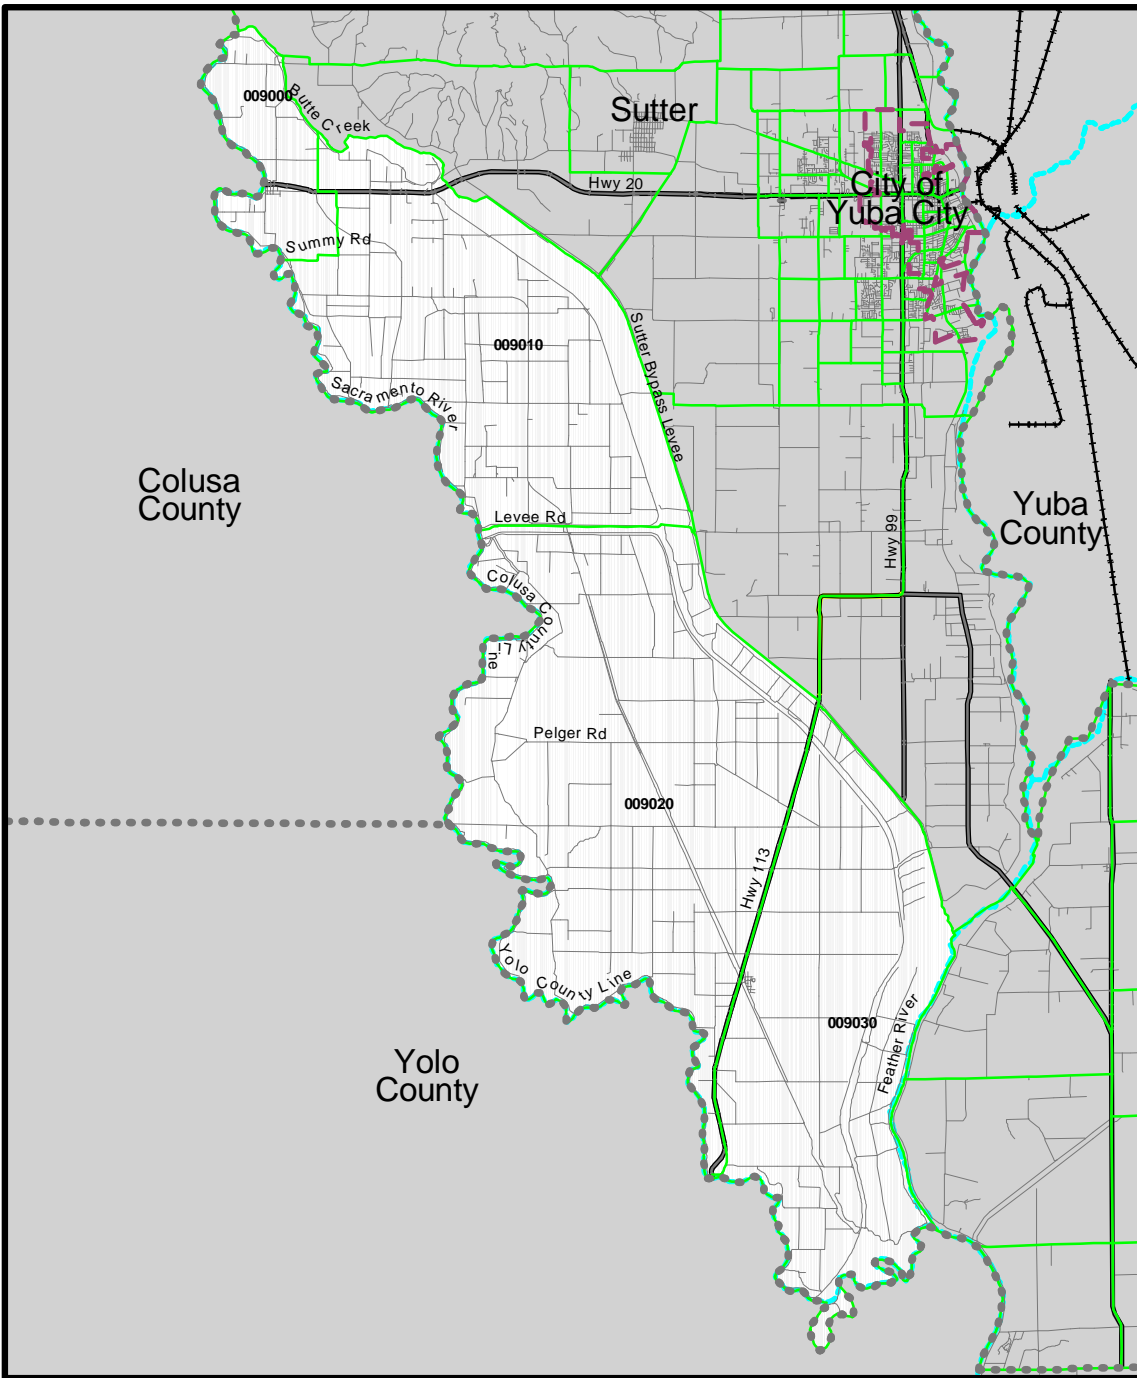

**Sutter
County**

Butte County

Regional Analysis District 33

Live Oak

Sutter County

Note: Regional Analysis District boundaries do not match city limits.

-  City Limits
-  Railroad
-  County Lines
-  Water Features
-  Roads
-  Minor Zones

Meridian-Robbins

Sutter County

Note: Regional Analysis District boundaries do not match city limits.

-  City Limits
-  Railroad
-  County Lines
-  Water Features
-  Roads
-  Minor Zones

South Sutter

Sutter County

- City Limits
- Railroad
- County Lines
- Water Features
- Roads
- Minor Zones

Regional Analysis District 35

Suburban Yuba City

Sutter County

-  City Limits
-  Railroad
-  County Lines
-  Water Features
-  Roads
-  Minor Zones

Sutter

Sutter County

-  City Limits
-  Railroad
-  County Lines
-  Water Features
-  Roads
-  Minor Zones

Tudor

Sutter County

-  City Limits
-  Railroad
-  County Lines
-  Water Features
-  Roads
-  Minor Zones