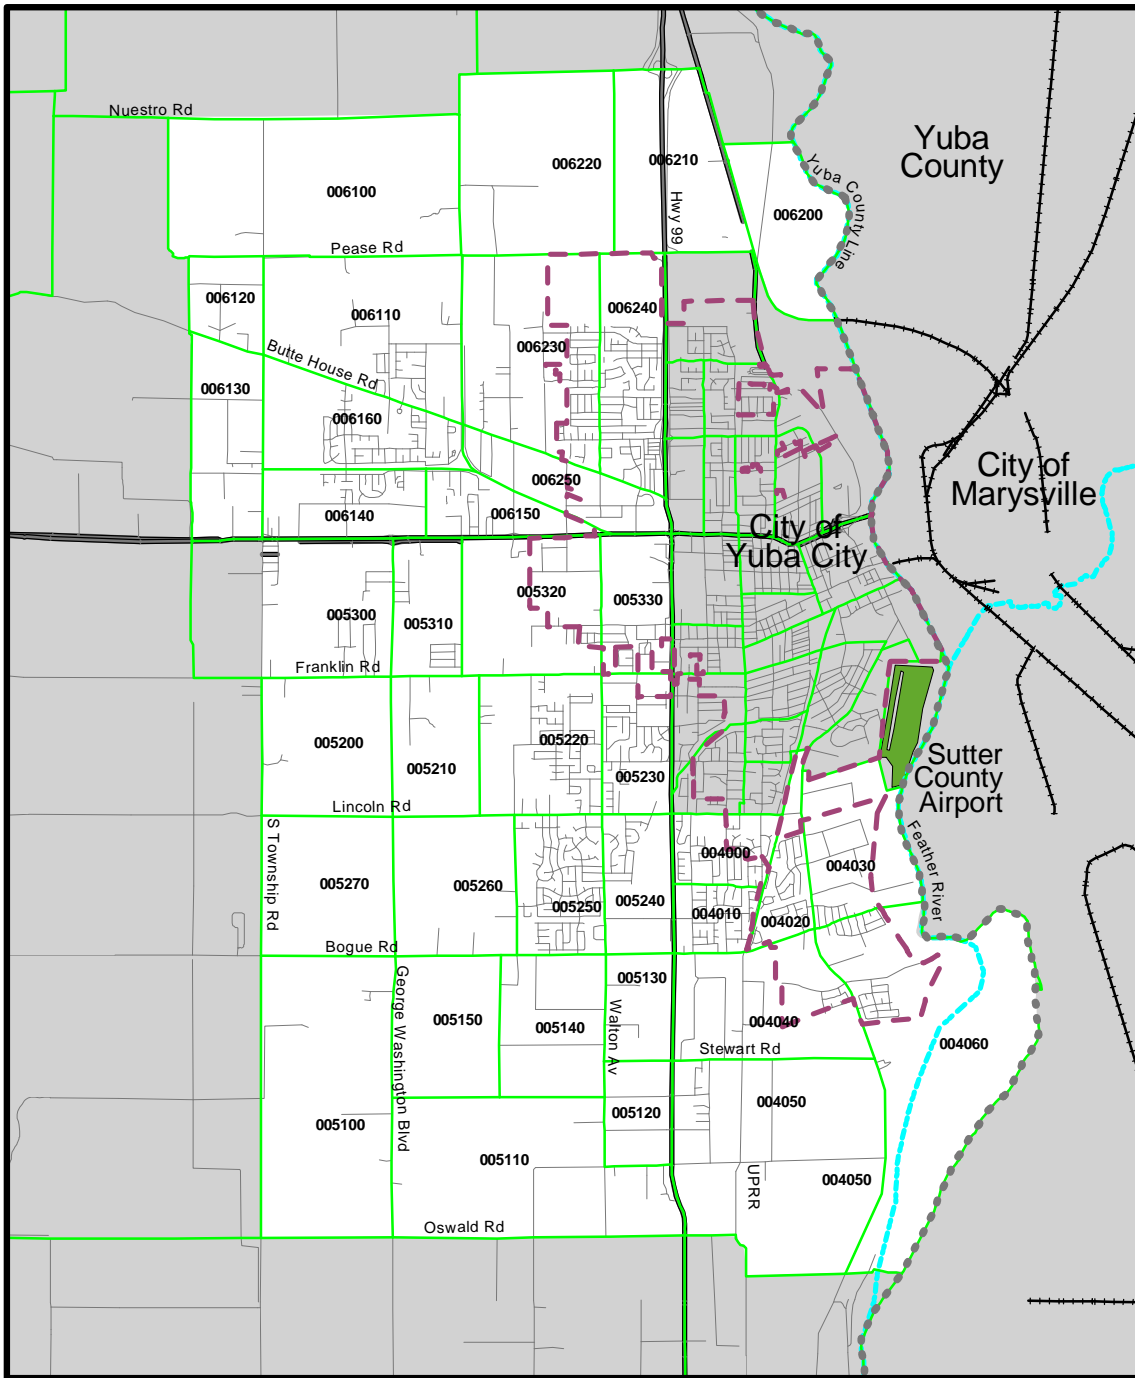

**Sutter
County**

Butte County

Regional Analysis District 33

Live Oak

Sutter County

Note: Regional Analysis District boundaries do not match city limits.

-  City Limits
-  Railroad
-  County Lines
-  Water Features
-  Roads
-  Minor Zones

Meridian-Robbins

Sutter County

Note: Regional Analysis District boundaries do not match city limits.

-  City Limits
-  Railroad
-  County Lines
-  Water Features
-  Roads
-  Minor Zones

South Sutter

Sutter County

- City Limits
- Railroad
- County Lines
- Water Features
- Roads
- Minor Zones

Regional Analysis District 35

Suburban Yuba City

Sutter County

-  City Limits
-  Railroad
-  County Lines
-  Water Features
-  Roads
-  Minor Zones

Sutter

Sutter County

-  City Limits
-  Railroad
-  County Lines
-  Water Features
-  Roads
-  Minor Zones

Tudor

Sutter County

-  City Limits
-  Railroad
-  County Lines
-  Water Features
-  Roads
-  Minor Zones