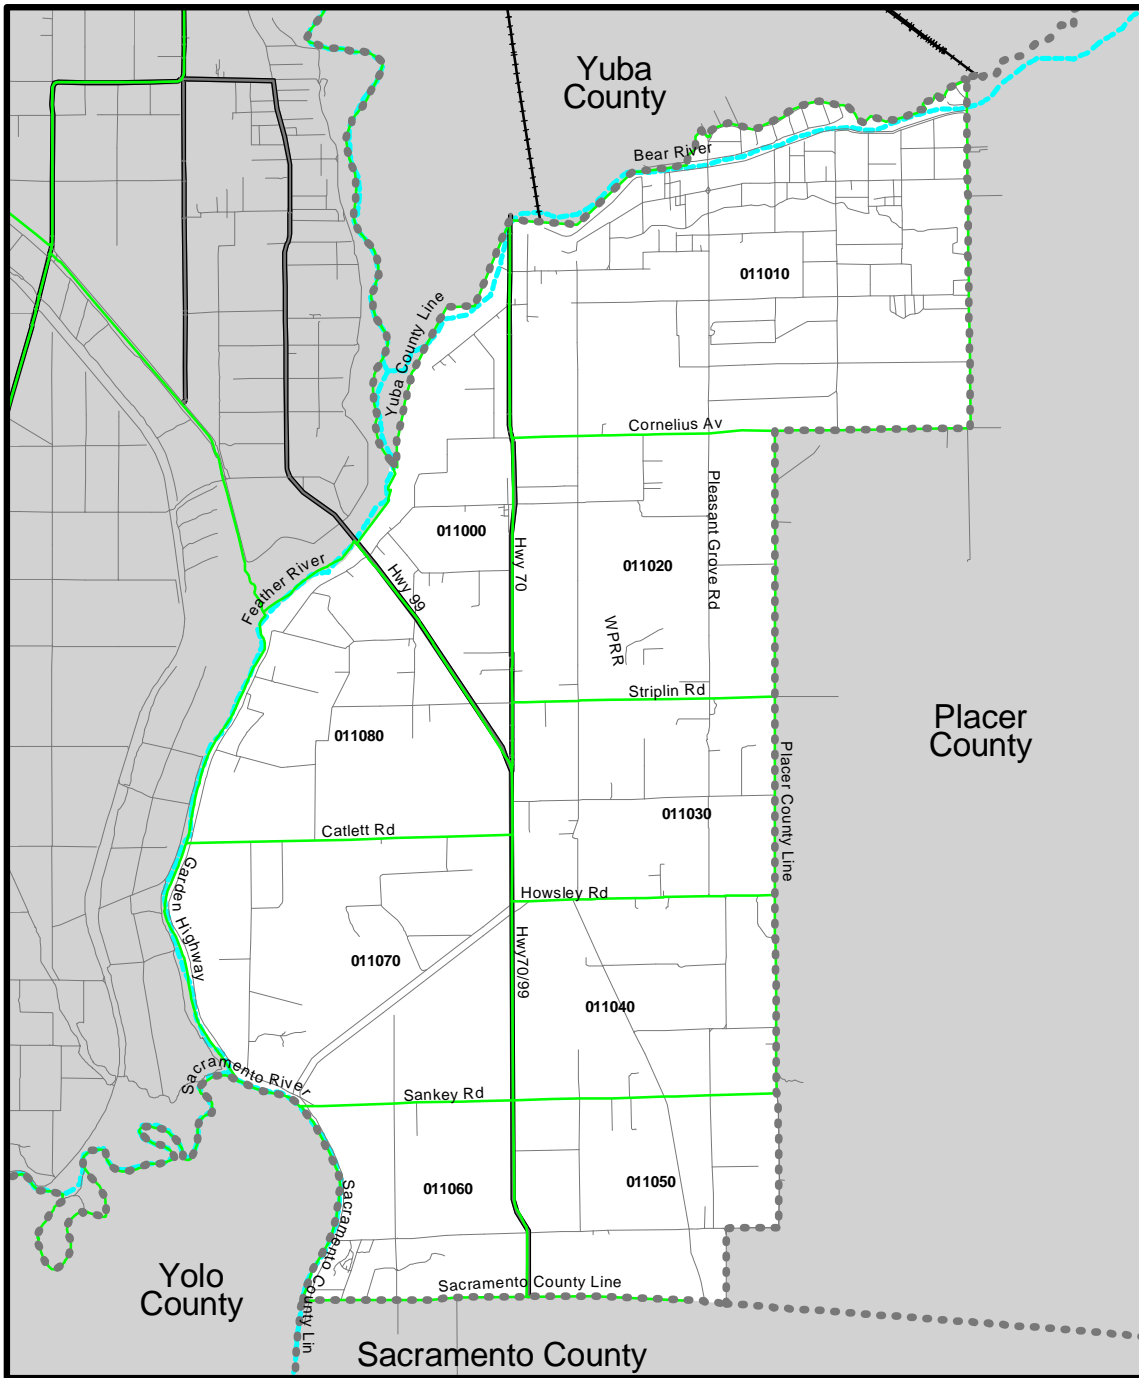

**Sutter
County**

Butte County

Regional Analysis District 33

Live Oak

Sutter County

Note: Regional Analysis District boundaries do not match city limits.

-  City Limits
-  Railroad
-  County Lines
-  Water Features
-  Roads
-  Minor Zones

Meridian-Robbins

Sutter County

Note: Regional Analysis District boundaries do not match city limits.

-  City Limits
-  Railroad
-  County Lines
-  Water Features
-  Roads
-  Minor Zones

South Sutter

Sutter County

- City Limits
- Railroad
- County Lines
- Water Features
- Roads
- Minor Zones

Regional Analysis District 35

Suburban Yuba City

Sutter County

-  City Limits
-  Railroad
-  County Lines
-  Water Features
-  Roads
-  Minor Zones

Sutter

Sutter County

-  City Limits
-  Railroad
-  County Lines
-  Water Features
-  Roads
-  Minor Zones

Tudor

Sutter County

-  City Limits
-  Railroad
-  County Lines
-  Water Features
-  Roads
-  Minor Zones