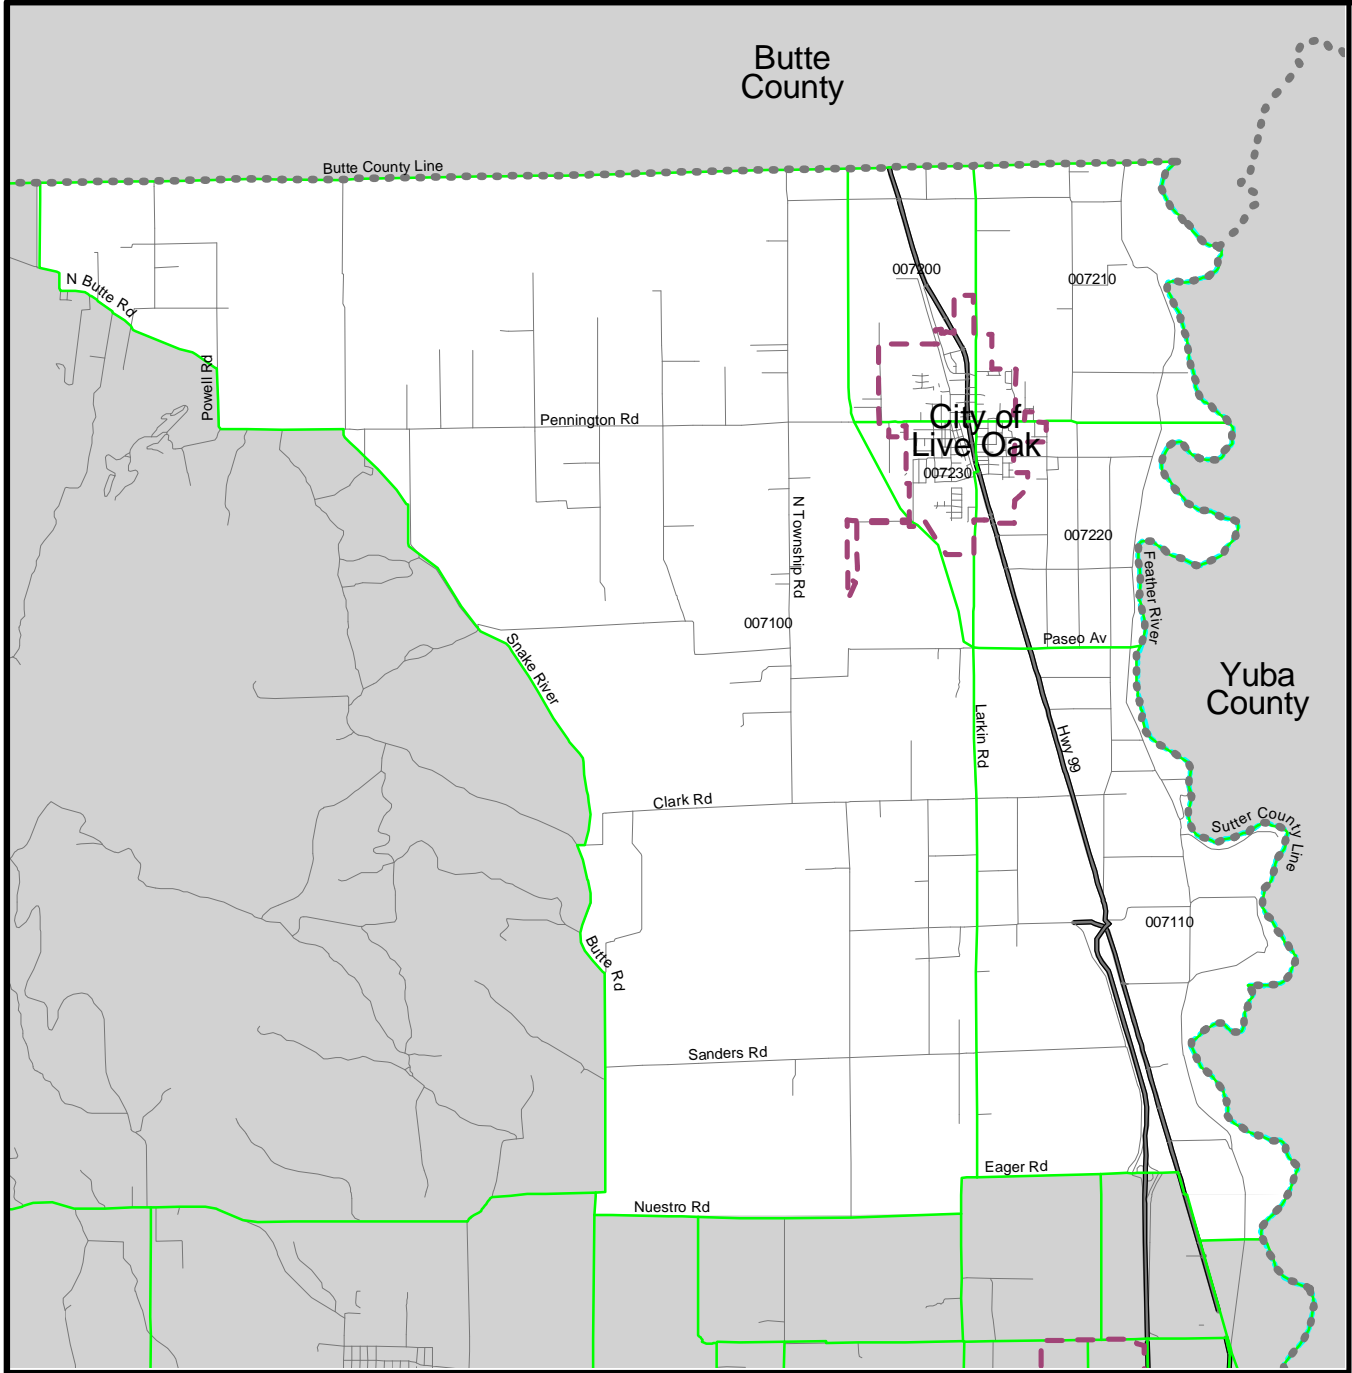

**Sutter
County**

Butte County

Regional Analysis District 33

Live Oak

Sutter County

Note: Regional Analysis District boundaries do not match city limits.

-  City Limits
-  Railroad
-  County Lines
-  Water Features
-  Roads
-  Minor Zones

Meridian-Robbins

Sutter County

Note: Regional Analysis District boundaries do not match city limits.

-  City Limits
-  Railroad
-  County Lines
-  Water Features
-  Roads
-  Minor Zones

South Sutter

Sutter County

- City Limits
- Railroad
- County Lines
- Water Features
- Roads
- Minor Zones

Regional Analysis District 35

Suburban Yuba City

Sutter County

-  City Limits
-  Railroad
-  County Lines
-  Water Features
-  Roads
-  Minor Zones

Sutter

Sutter County

-  City Limits
-  Railroad
-  County Lines
-  Water Features
-  Roads
-  Minor Zones

Tudor

Sutter County

-  City Limits
-  Railroad
-  County Lines
-  Water Features
-  Roads
-  Minor Zones