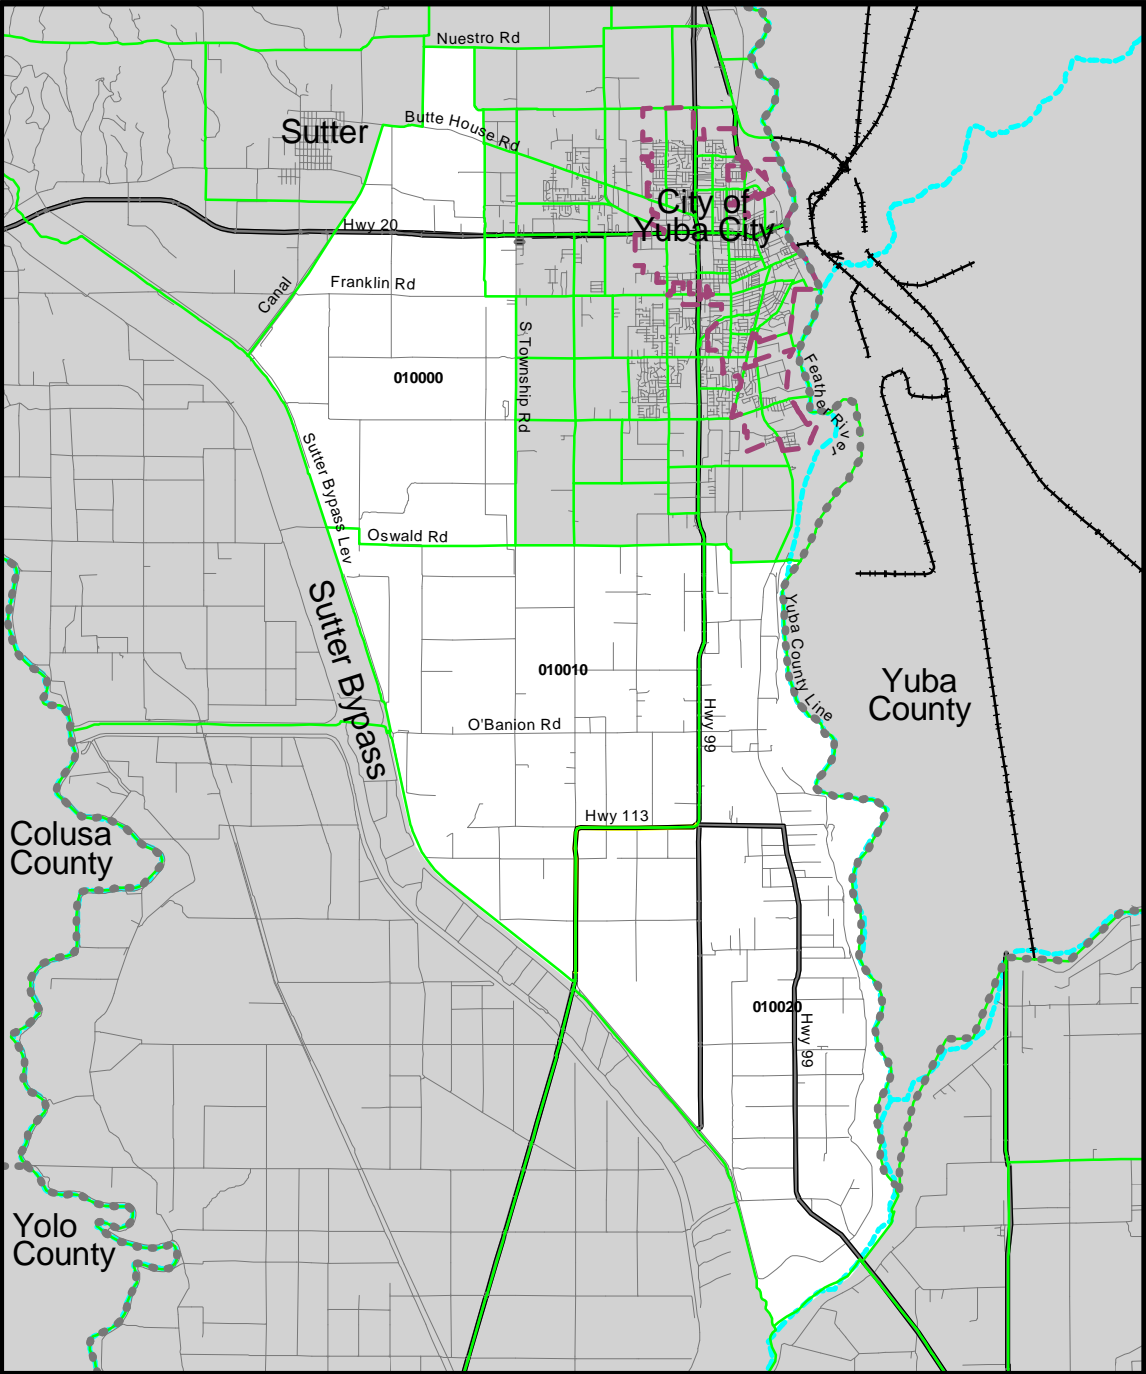

**Sutter
County**

Butte County

Regional Analysis District 33

Live Oak

Sutter County

Note: Regional Analysis District boundaries do not match city limits.

-  City Limits
-  Railroad
-  County Lines
-  Water Features
-  Roads
-  Minor Zones

Meridian-Robbins

Sutter County

Note: Regional Analysis District boundaries do not match city limits.

-  City Limits
-  Railroad
-  County Lines
-  Water Features
-  Roads
-  Minor Zones

South Sutter

Sutter County

- City Limits
- Railroad
- County Lines
- Water Features
- Roads
- Minor Zones

Regional Analysis District 35

Suburban Yuba City

Sutter County

-  City Limits
-  Railroad
-  County Lines
-  Water Features
-  Roads
-  Minor Zones

Sutter

Sutter County

-  City Limits
-  Railroad
-  County Lines
-  Water Features
-  Roads
-  Minor Zones

Tudor

Sutter County

-  City Limits
-  Railroad
-  County Lines
-  Water Features
-  Roads
-  Minor Zones