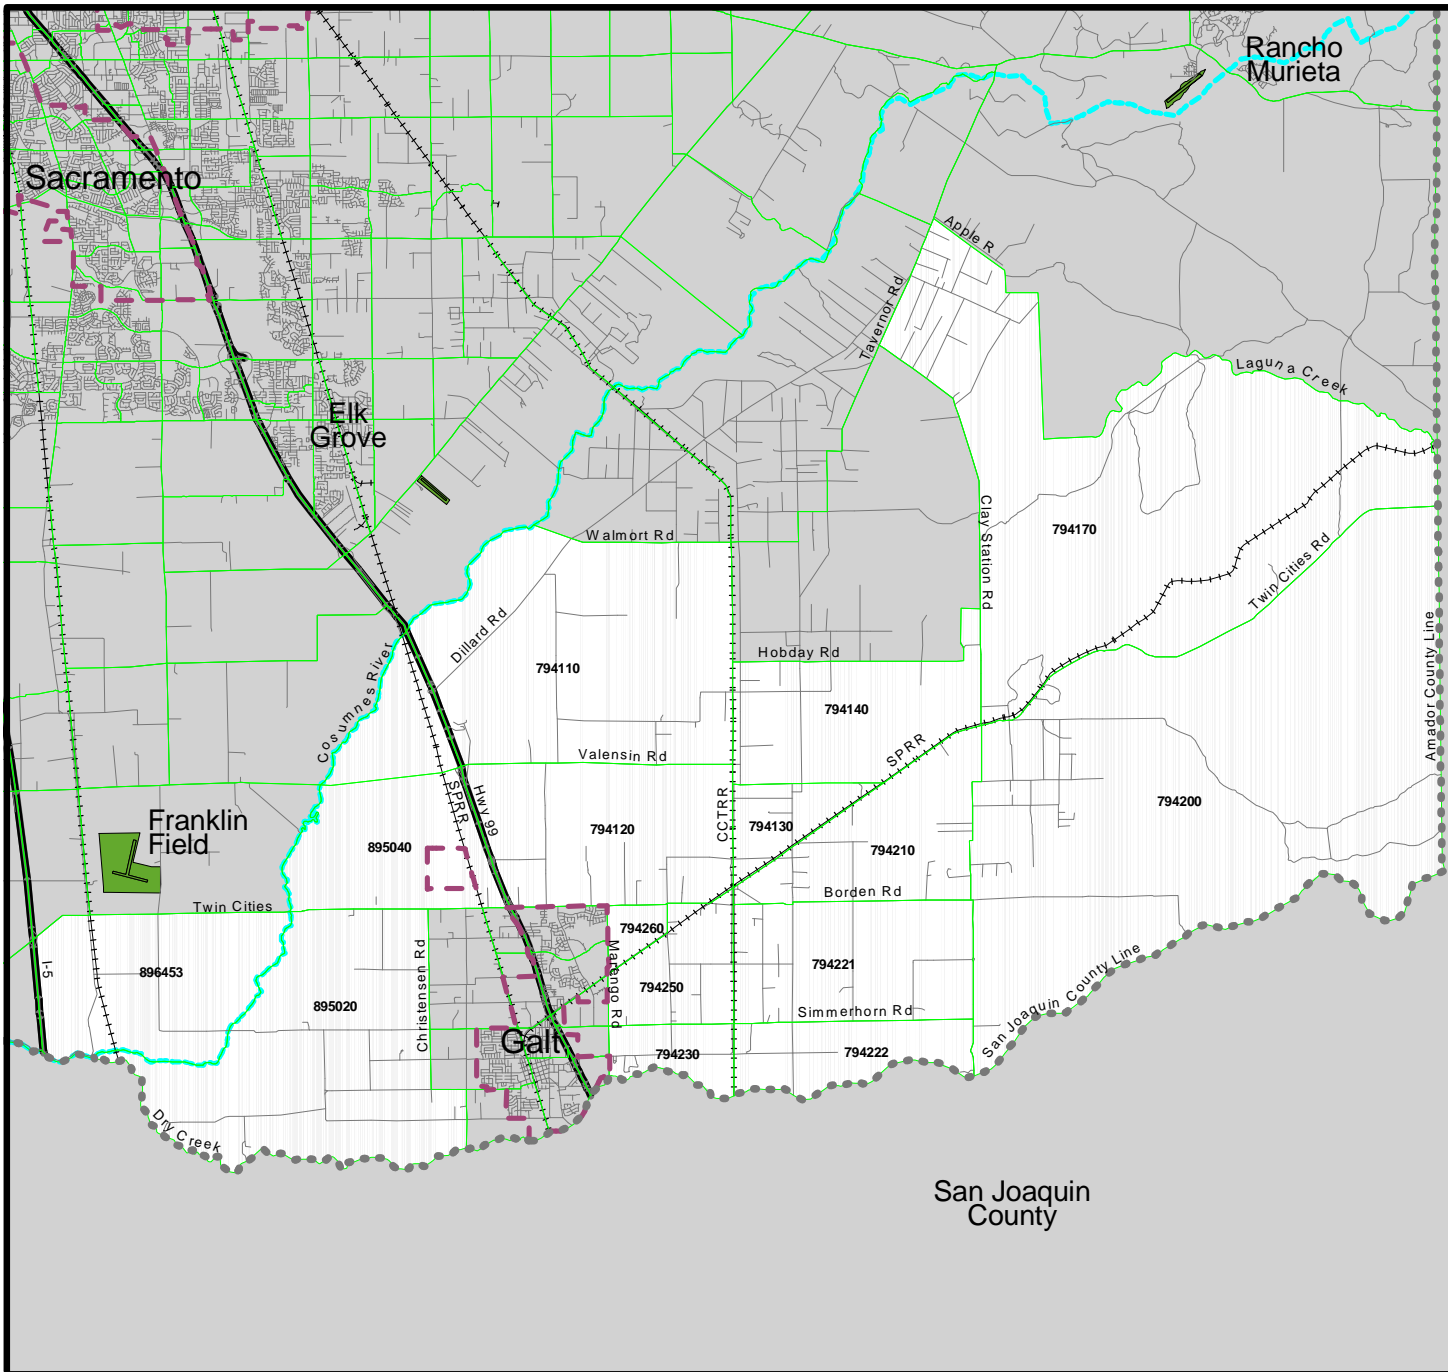

Rancho Murieta

Sacramento County

-  City Limits
-  Railroad
-  County Lines
-  Water Features
-  Roads
-  Minor Zones

Rio Linda-Elverta

Sacramento County

-  City Limits
-  Railroad
-  County Lines
-  Water Features
-  Roads
-  Minor Zones

Southeast County Sacramento County

- City Limits
- Railroad
- County Lines
- Water Features
- Roads
- Minor Zones

South Natomas Sacramento County

- City Limits
- Railroad
- County Lines
- Water Features
- Roads
- Minor Zones