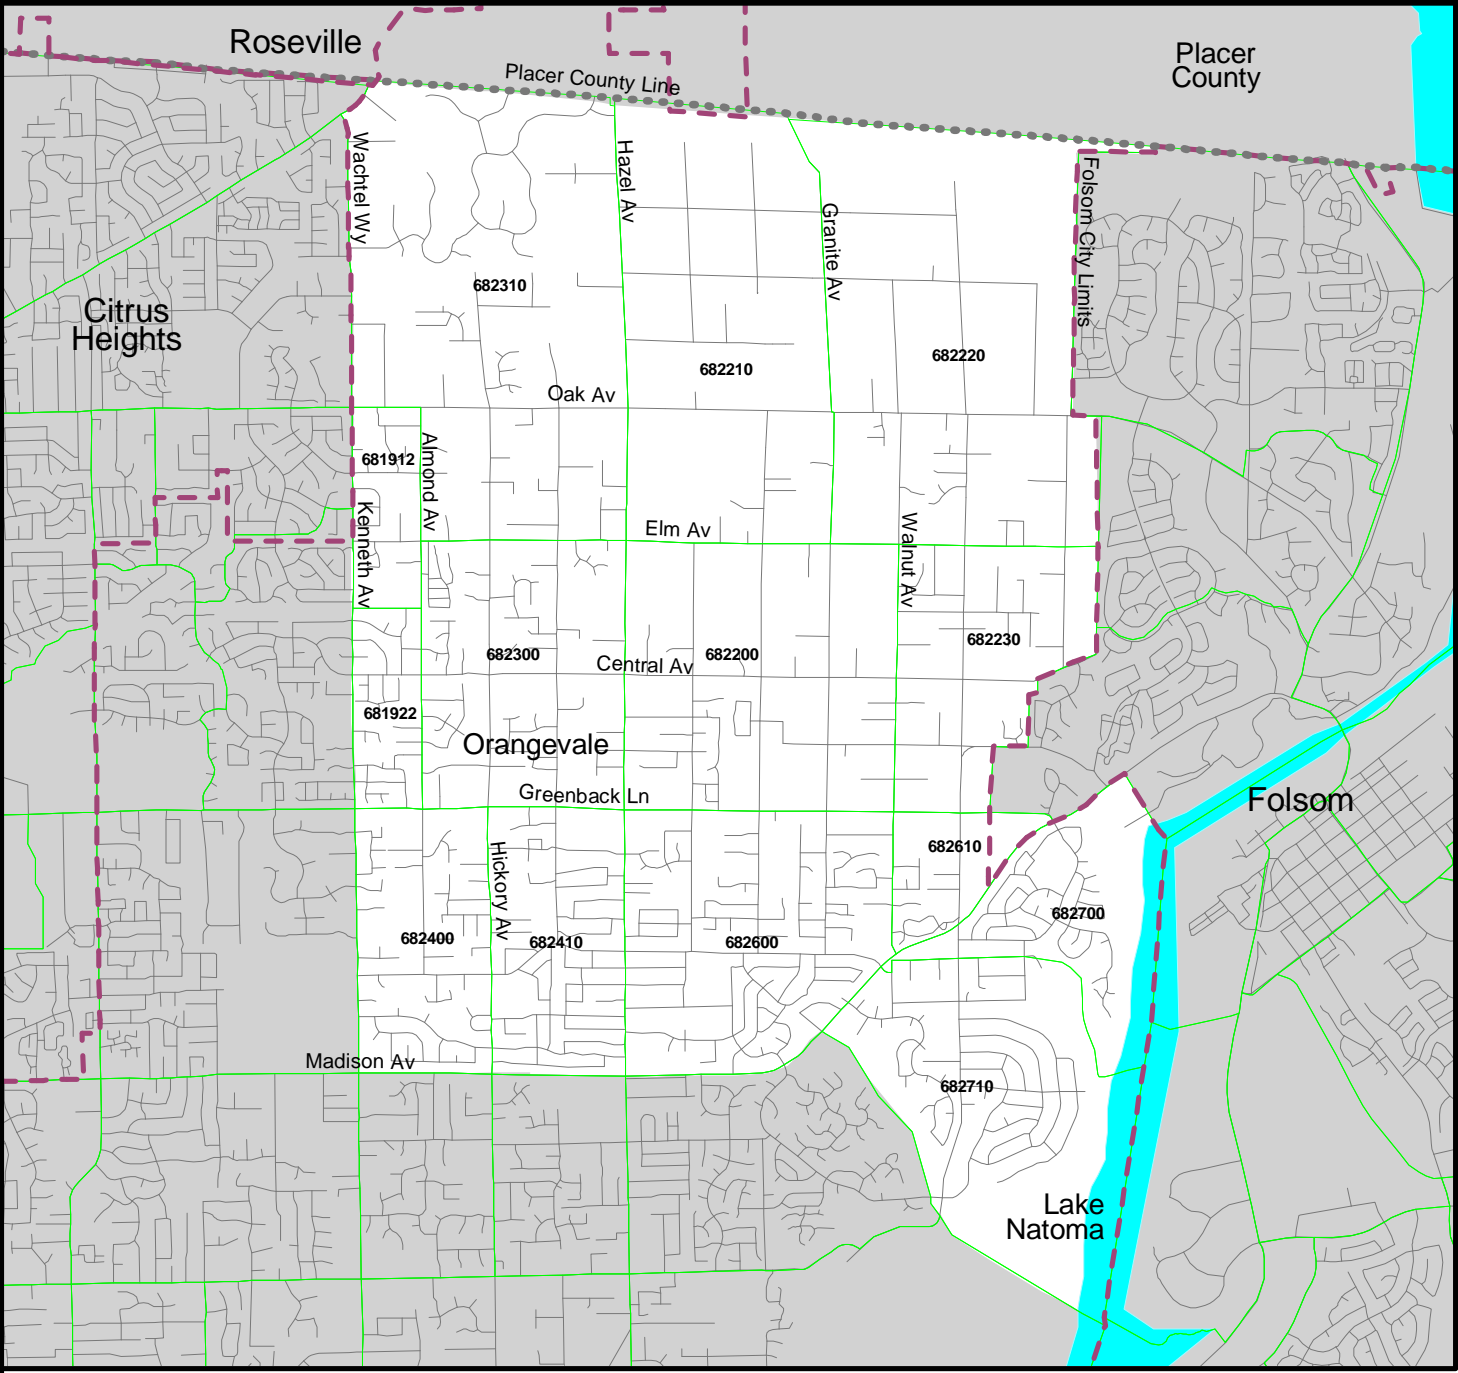

- City Limits
- Railroad
- County Lines
- Water Features
- Roads
- Minor Zones

Regional Analysis District 8

North Sacramento

Sacramento County

-  City Limits
-  Railroad
-  County Lines
-  Water Features
-  Roads
-  Minor Zones

Orangevale

Sacramento County

-  City Limits
-  Railroad
-  County Lines
-  Water Features
-  Roads
-  Minor Zones

Rancho Cordova

Sacramento County

-  City Limits
-  Railroad
-  County Lines
-  Water Features
-  Roads
-  Minor Zones

Rancho Murieta

Sacramento County

-  City Limits
-  Railroad
-  County Lines
-  Water Features
-  Roads
-  Minor Zones

Rio Linda-Elverta

Sacramento County

-  City Limits
-  Railroad
-  County Lines
-  Water Features
-  Roads
-  Minor Zones