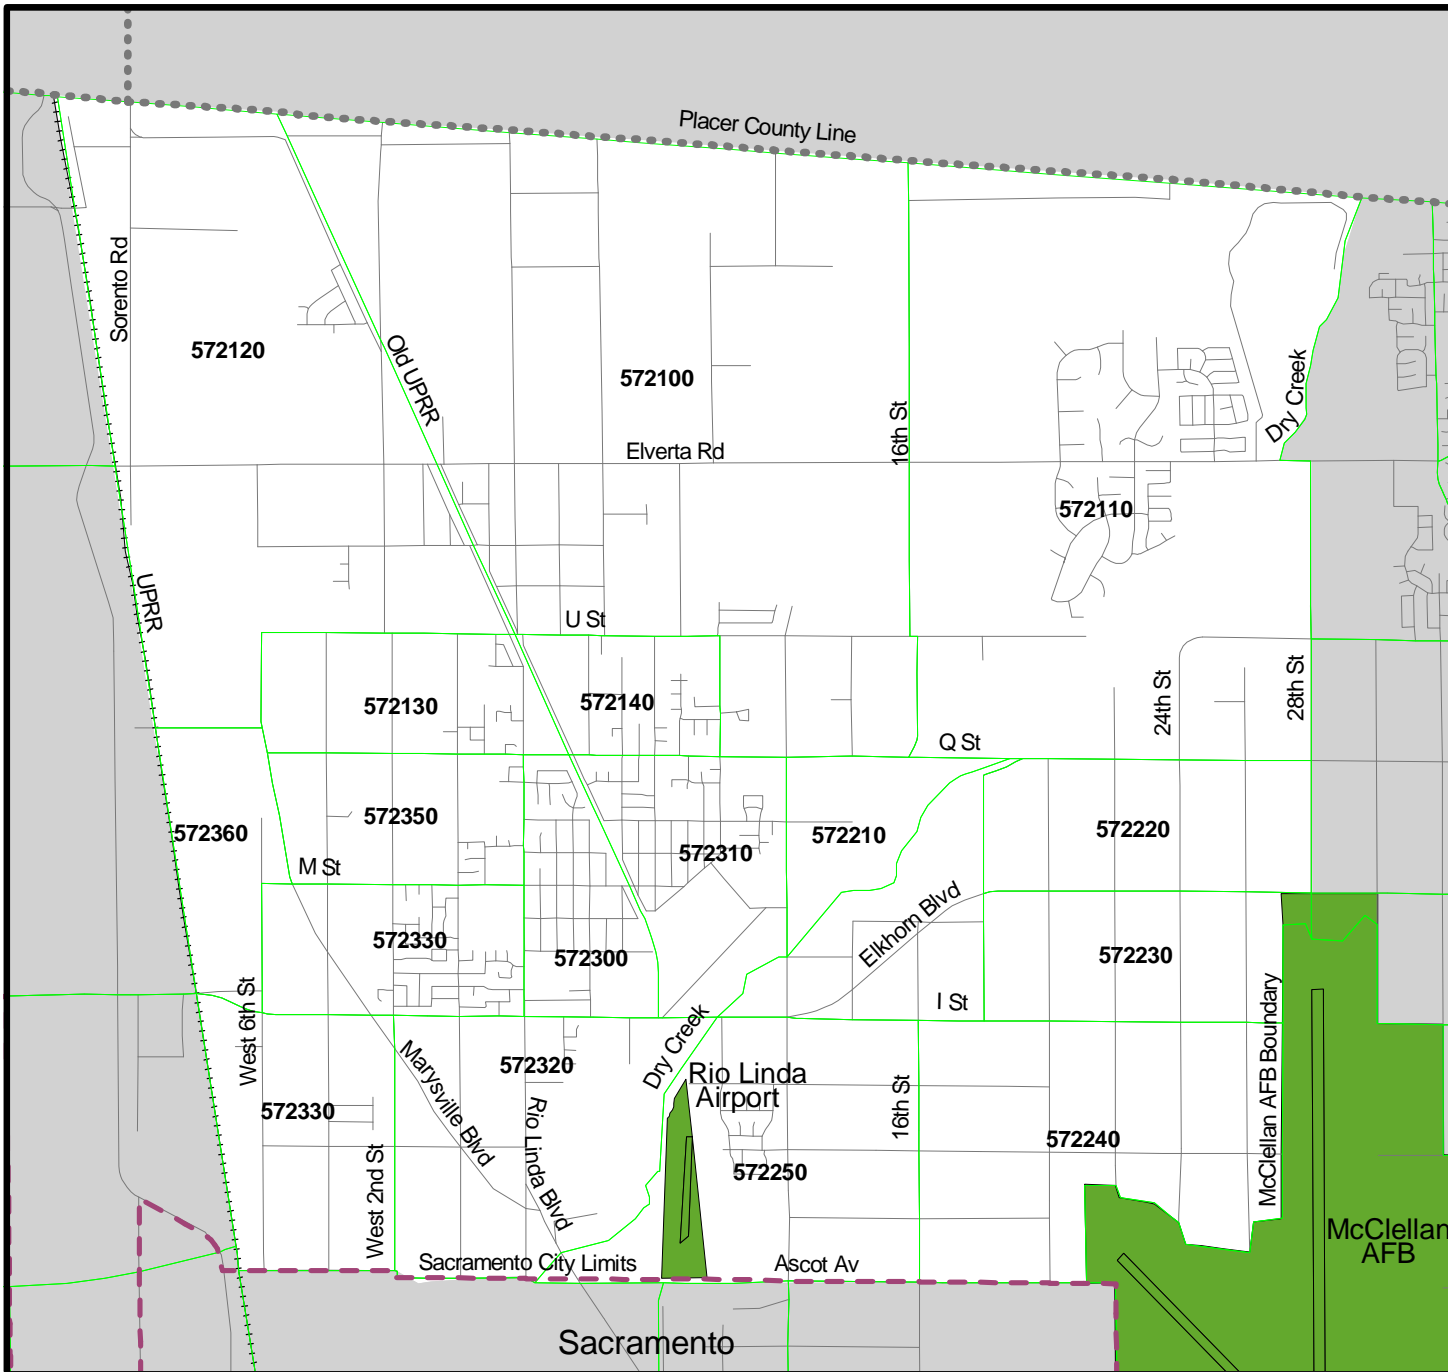

Rancho Murieta

Sacramento County

-  City Limits
-  Railroad
-  County Lines
-  Water Features
-  Roads
-  Minor Zones

Rio Linda-Elverta

Sacramento County

-  City Limits
-  Railroad
-  County Lines
-  Water Features
-  Roads
-  Minor Zones

Southeast County Sacramento County

- City Limits
- Railroad
- County Lines
- Water Features
- Roads
- Minor Zones

South Natomas Sacramento County

- City Limits
- Railroad
- County Lines
- Water Features
- Roads
- Minor Zones

South Sacramento Sacramento County

-  City Limits
-  Railroad
-  County Lines
-  Water Features
-  Roads
-  Minor Zones

Vineyard Sacramento County

-  City Limits
-  Railroad
-  County Lines
-  Water Features
-  Roads
-  Minor Zones