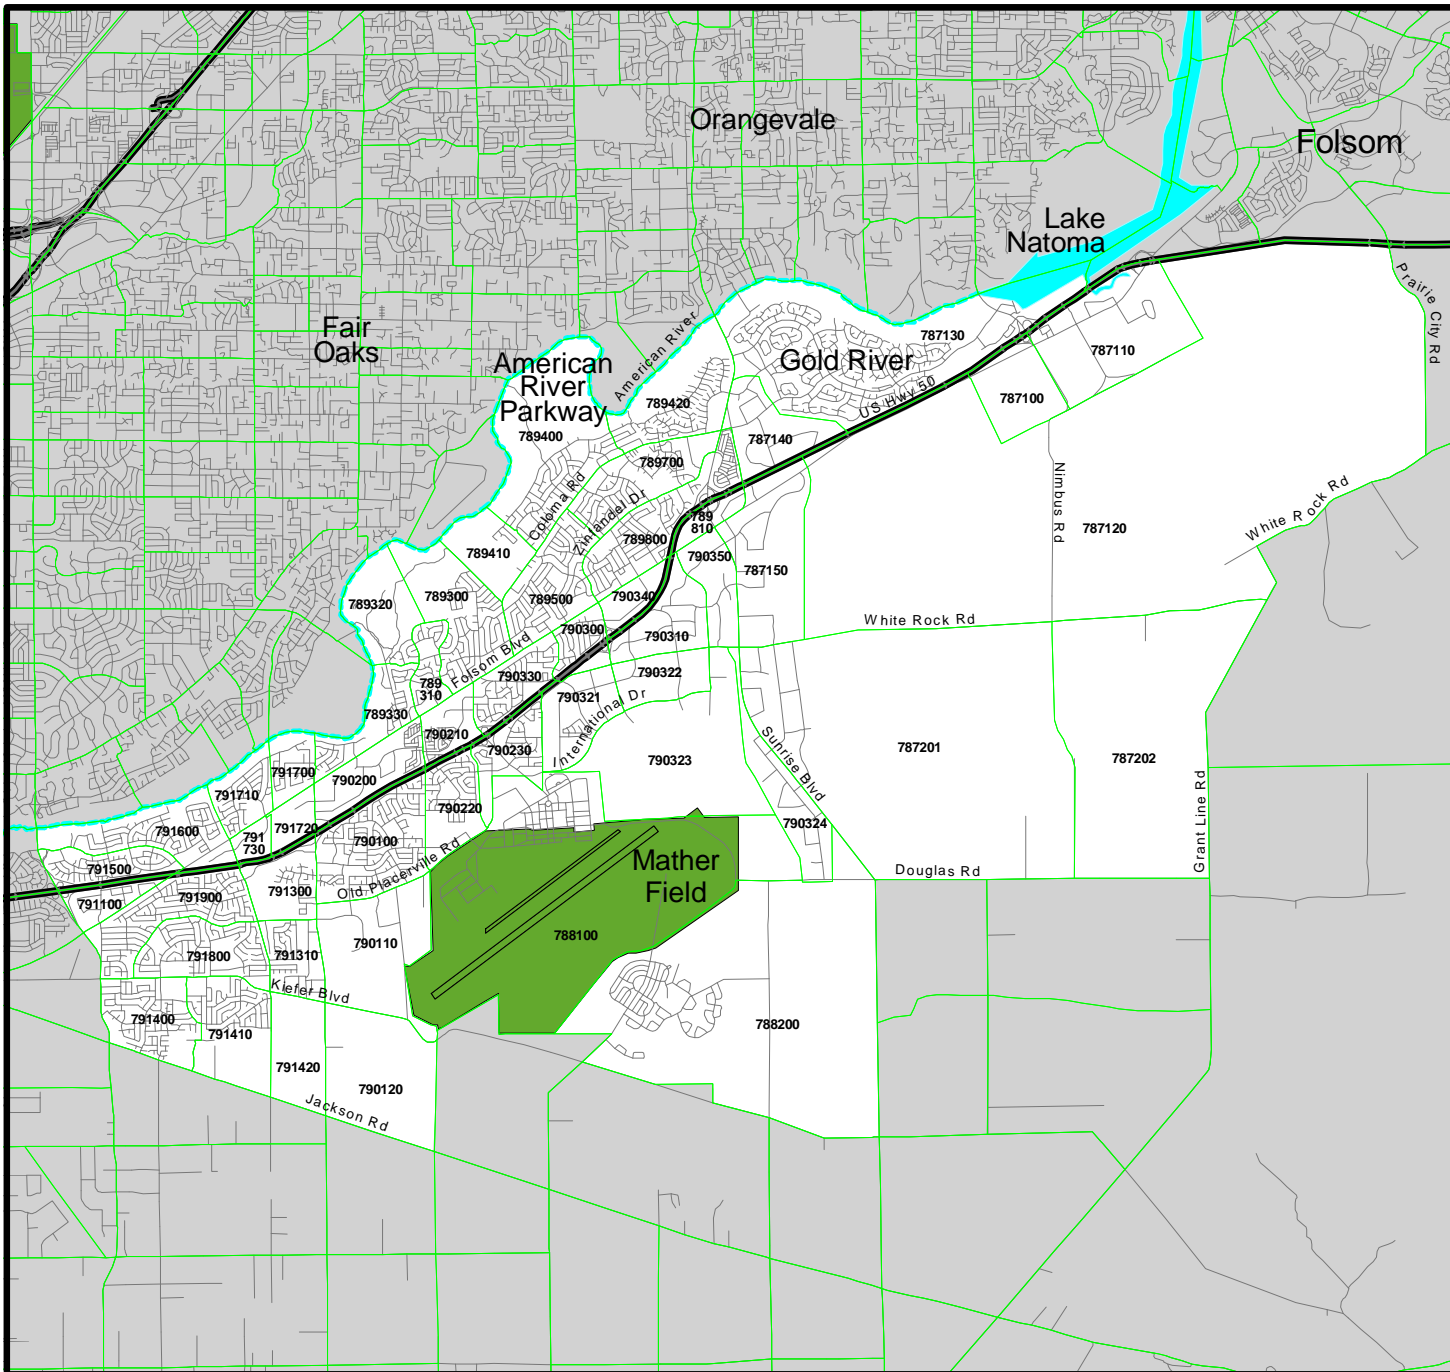

South Sacramento

Vineyard

Cosumnes

Rancho Murieta

Elk Grove

Franklin-Laguna

Southeast County

Delta

Orangevale

Sacramento County

-  City Limits
-  Railroad
-  County Lines
-  Water Features
-  Roads
-  Minor Zones

Rancho Cordova

Sacramento County

-  City Limits
-  Railroad
-  County Lines
-  Water Features
-  Roads
-  Minor Zones

Rancho Murieta

Sacramento County

-  City Limits
-  Railroad
-  County Lines
-  Water Features
-  Roads
-  Minor Zones

Rio Linda-Elverta

Sacramento County

-  City Limits
-  Railroad
-  County Lines
-  Water Features
-  Roads
-  Minor Zones