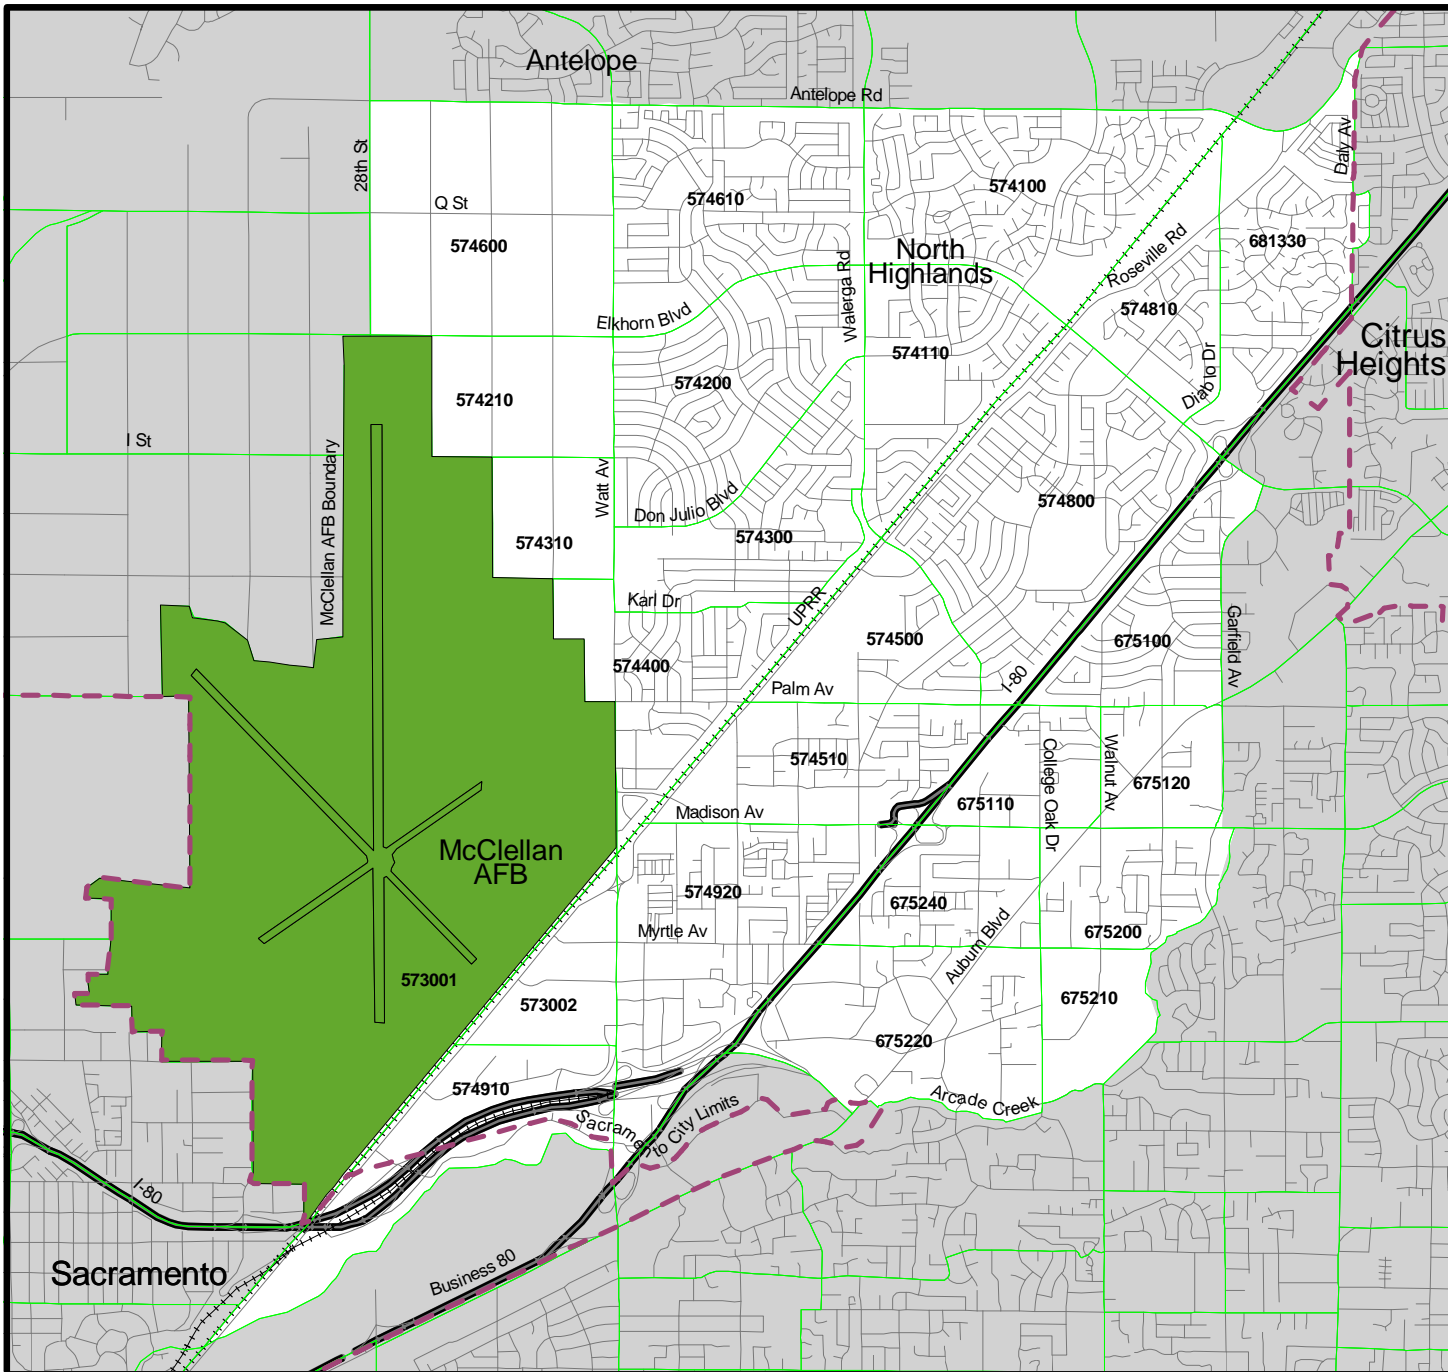

North Highlands

Sacramento County

- City Limits
- Railroad
- County Lines
- Water Features
- Roads
- Minor Zones