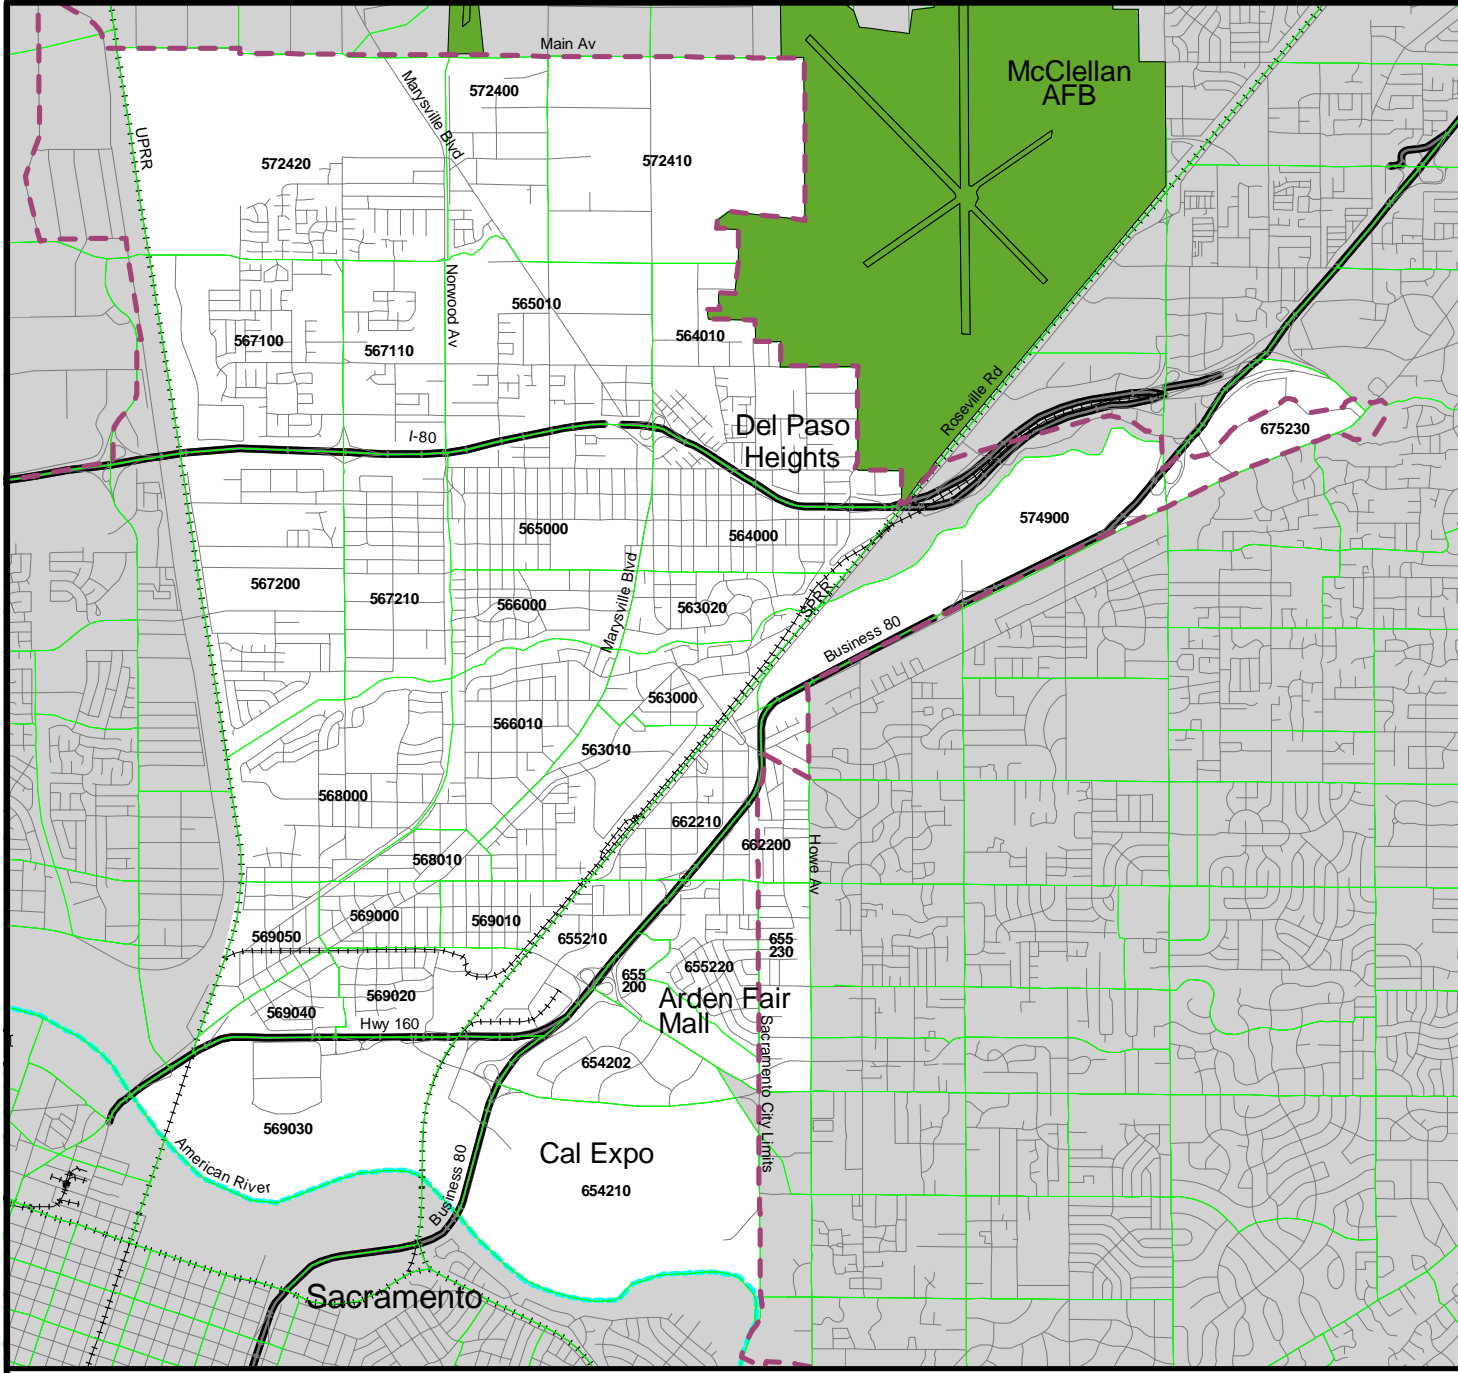

South Sacramento

Vineyard

Cosumnes

Rancho Murieta

Elk Grove

Franklin-Laguna

Southeast County

Delta

- City Limits
- Railroad
- County Lines
- Water Features
- Roads
- Minor Zones

Regional Analysis District 8

North Sacramento

Sacramento County

-  City Limits
-  Railroad
-  County Lines
-  Water Features
-  Roads
-  Minor Zones