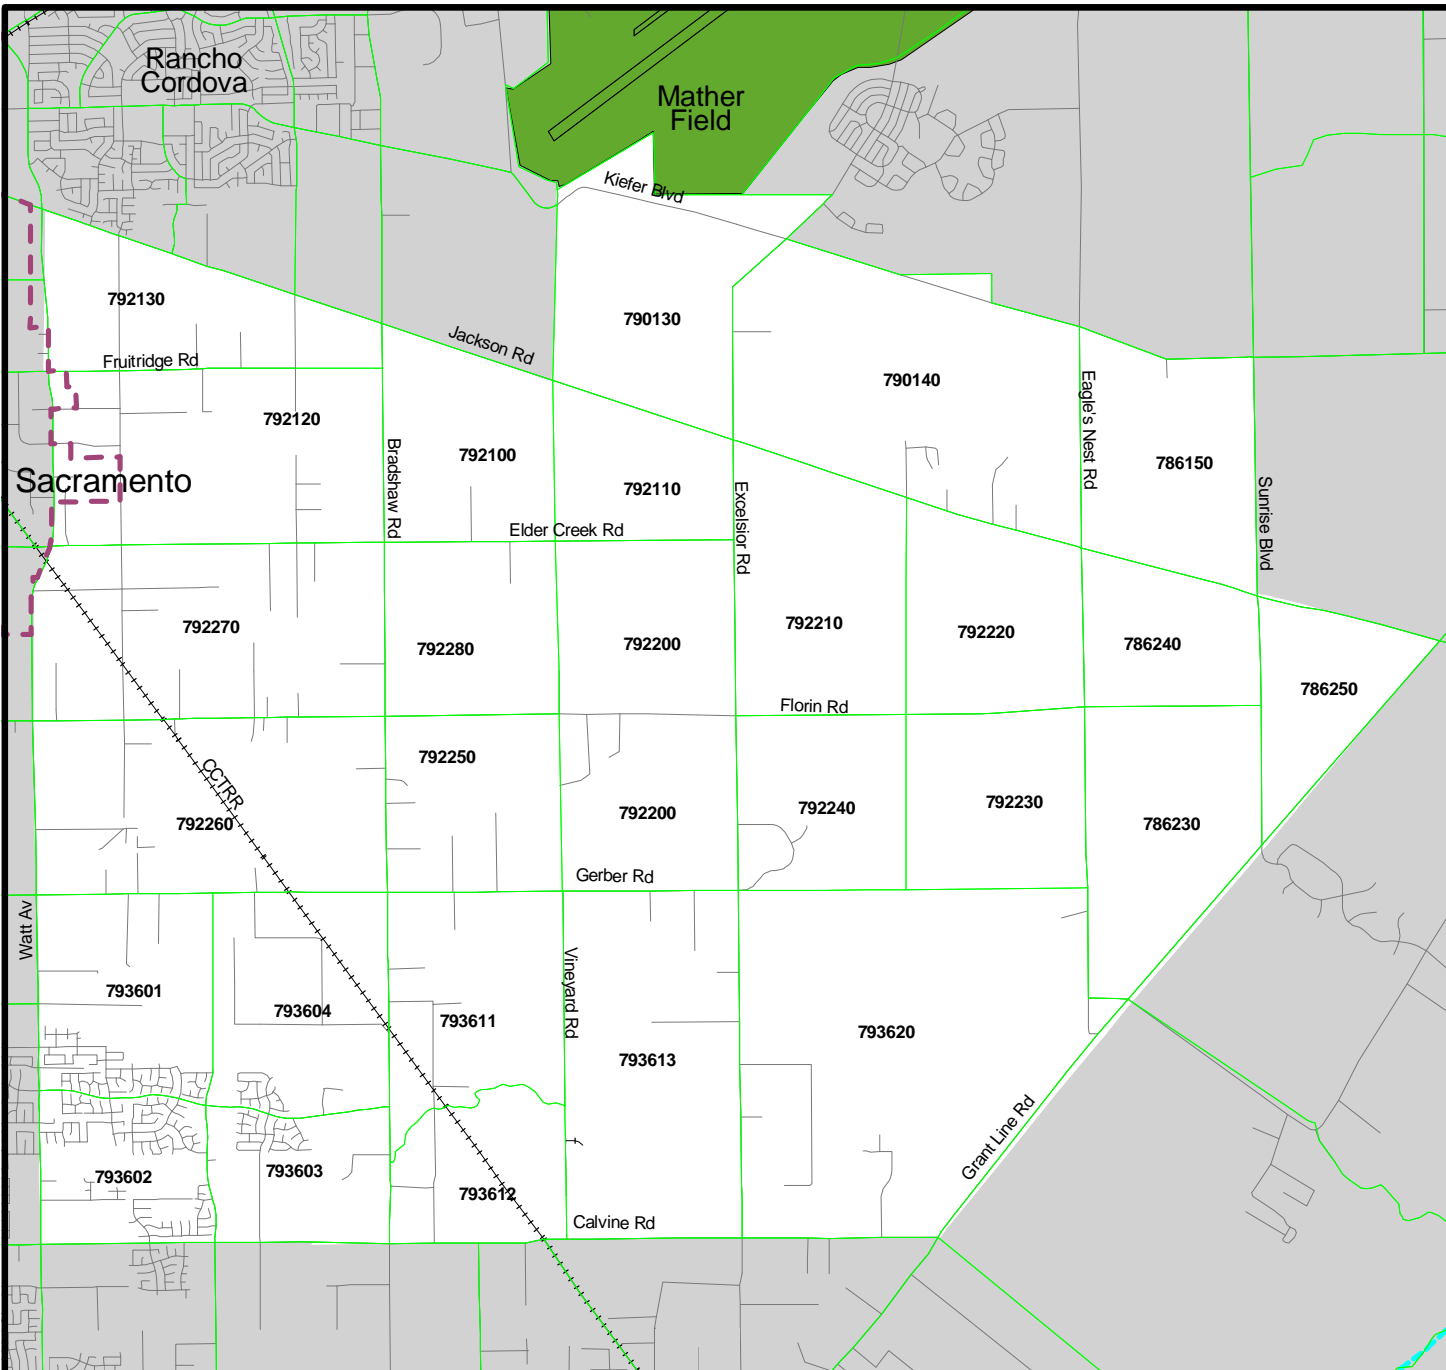

South Sacramento

Vineyard

Cosumnes

Rancho Murieta

Elk Grove

Franklin-Laguna

Southeast County

Delta

Rancho Murieta

Sacramento County

-  City Limits
-  Railroad
-  County Lines
-  Water Features
-  Roads
-  Minor Zones

Rio Linda-Elverta

Sacramento County

-  City Limits
-  Railroad
-  County Lines
-  Water Features
-  Roads
-  Minor Zones

Southeast County Sacramento County

- City Limits
- Railroad
- County Lines
- Water Features
- Roads
- Minor Zones

South Natomas Sacramento County

- City Limits
- Railroad
- County Lines
- Water Features
- Roads
- Minor Zones

South Sacramento Sacramento County

-  City Limits
-  Railroad
-  County Lines
-  Water Features
-  Roads
-  Minor Zones

Vineyard Sacramento County

-  City Limits
-  Railroad
-  County Lines
-  Water Features
-  Roads
-  Minor Zones