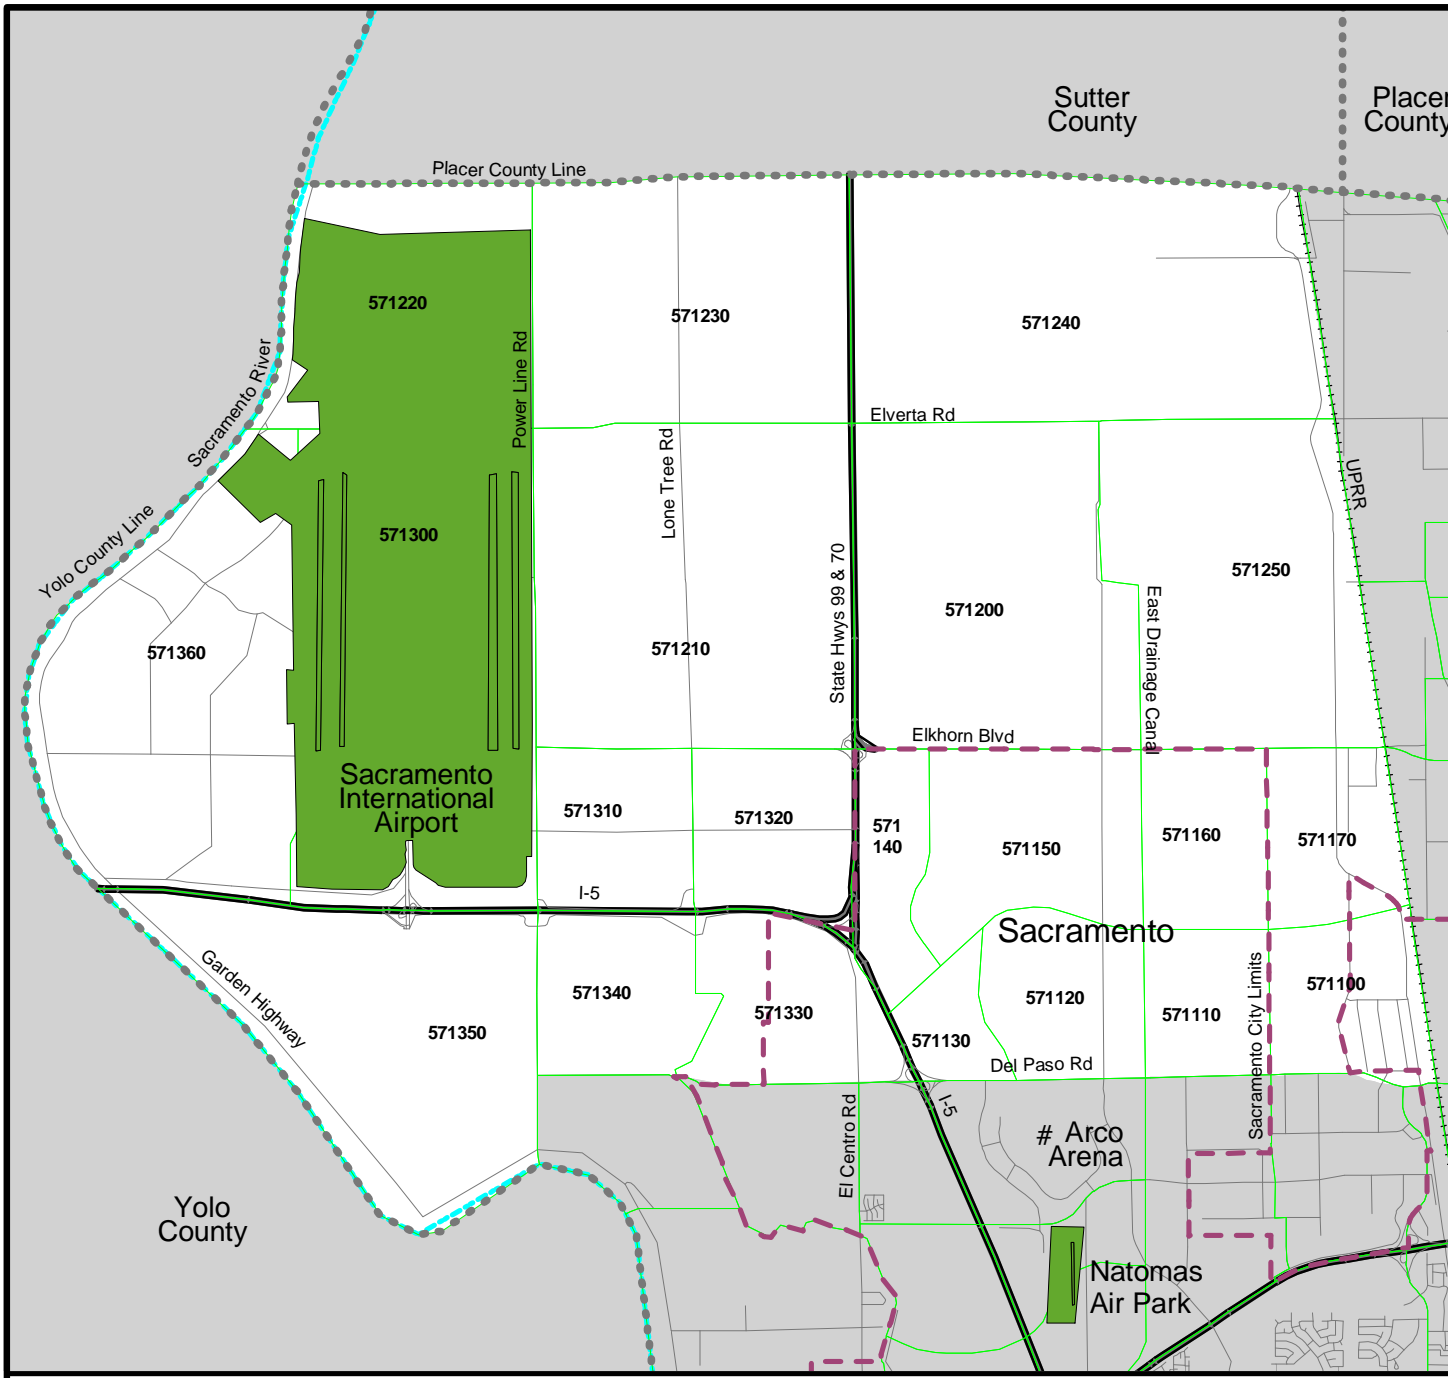

South Sacramento

Vineyard

Cosumnes

Rancho Murieta

Elk Grove

Franklin-Laguna

Southeast County

Delta

- City Limits
- Railroad
- County Lines
- Water Features
- Roads
- Minor Zones

Regional Analysis District 8

North Sacramento

Sacramento County

-  City Limits
-  Railroad
-  County Lines
-  Water Features
-  Roads
-  Minor Zones

Orangevale

Sacramento County

-  City Limits
-  Railroad
-  County Lines
-  Water Features
-  Roads
-  Minor Zones

Rancho Cordova

Sacramento County

-  City Limits
-  Railroad
-  County Lines
-  Water Features
-  Roads
-  Minor Zones

Rancho Murieta

Sacramento County

-  City Limits
-  Railroad
-  County Lines
-  Water Features
-  Roads
-  Minor Zones

Rio Linda-Elverta

Sacramento County

-  City Limits
-  Railroad
-  County Lines
-  Water Features
-  Roads
-  Minor Zones