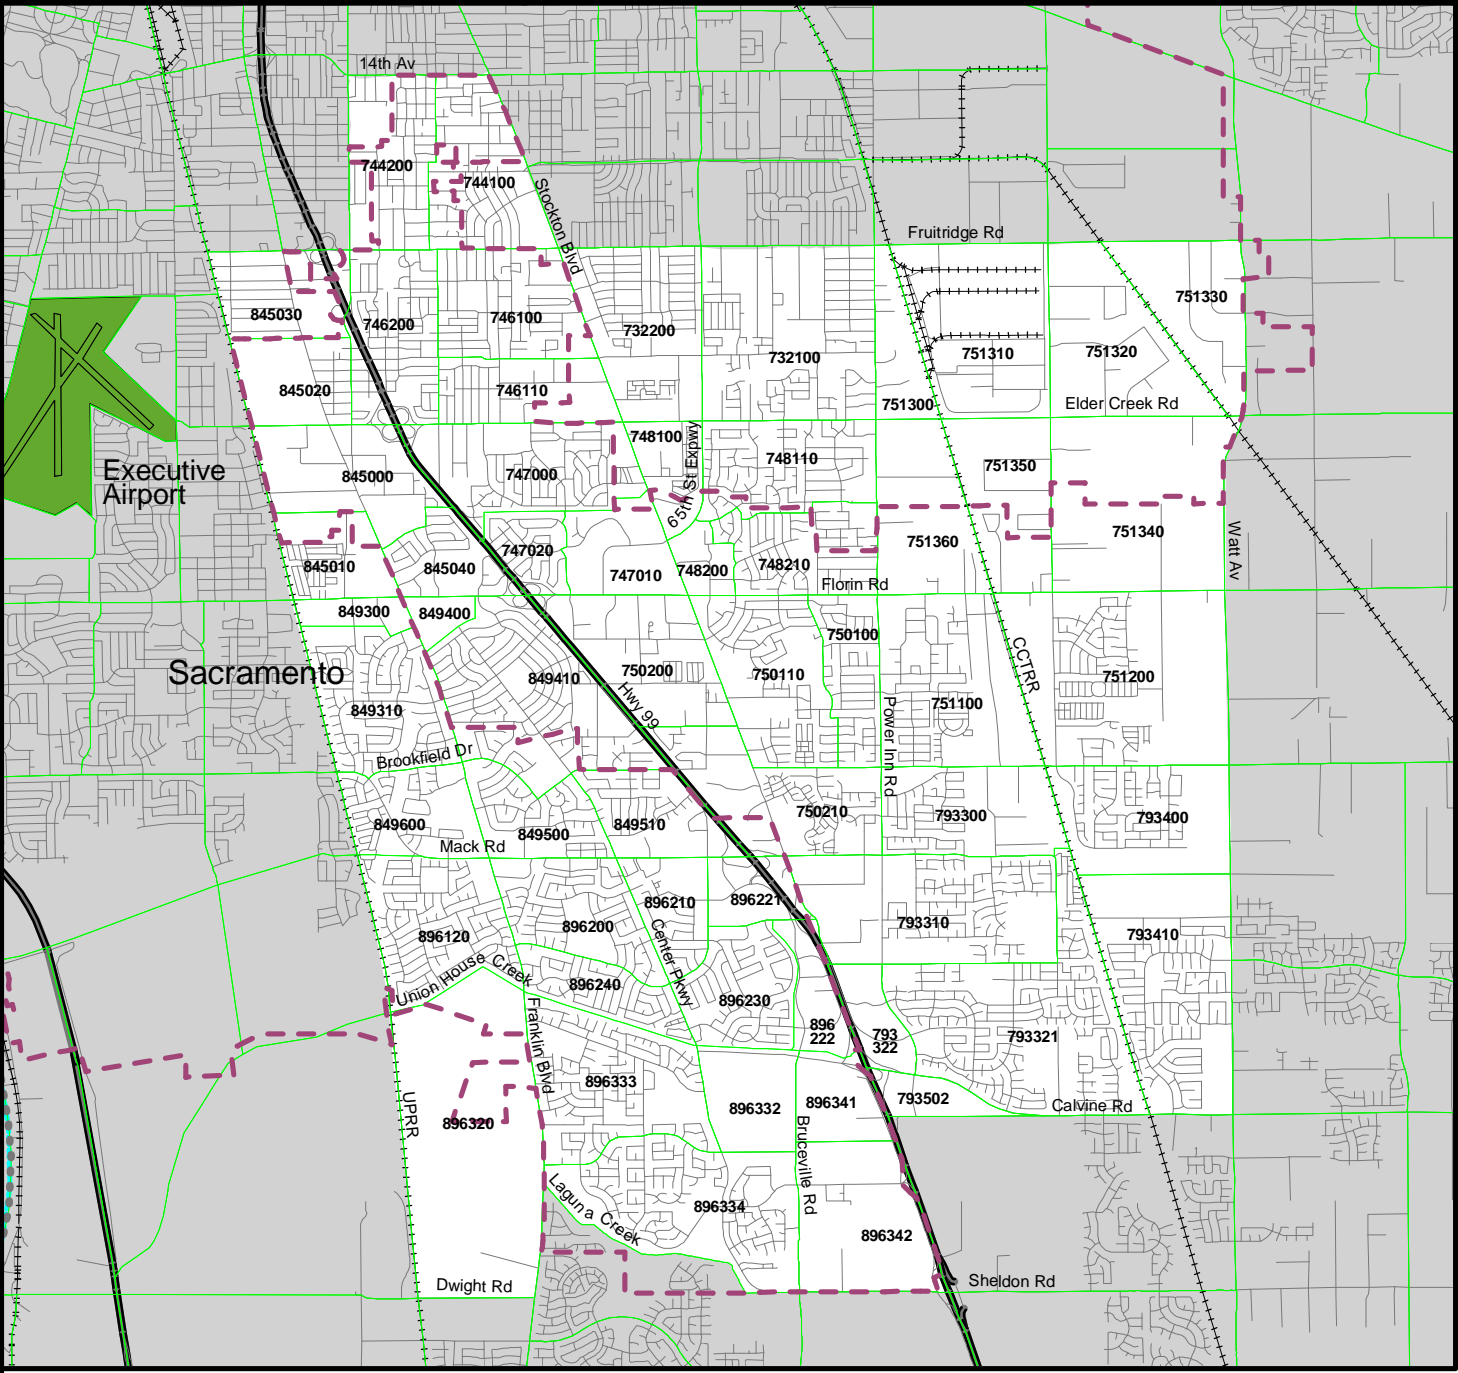

Rancho Murieta

Sacramento County

-  City Limits
-  Railroad
-  County Lines
-  Water Features
-  Roads
-  Minor Zones

Rio Linda-Elverta

Sacramento County

-  City Limits
-  Railroad
-  County Lines
-  Water Features
-  Roads
-  Minor Zones

Southeast County Sacramento County

- City Limits
- Railroad
- County Lines
- Water Features
- Roads
- Minor Zones

South Natomas Sacramento County

- City Limits
- Railroad
- County Lines
- Water Features
- Roads
- Minor Zones

South Sacramento Sacramento County

-  City Limits
-  Railroad
-  County Lines
-  Water Features
-  Roads
-  Minor Zones

Vineyard Sacramento County

-  City Limits
-  Railroad
-  County Lines
-  Water Features
-  Roads
-  Minor Zones