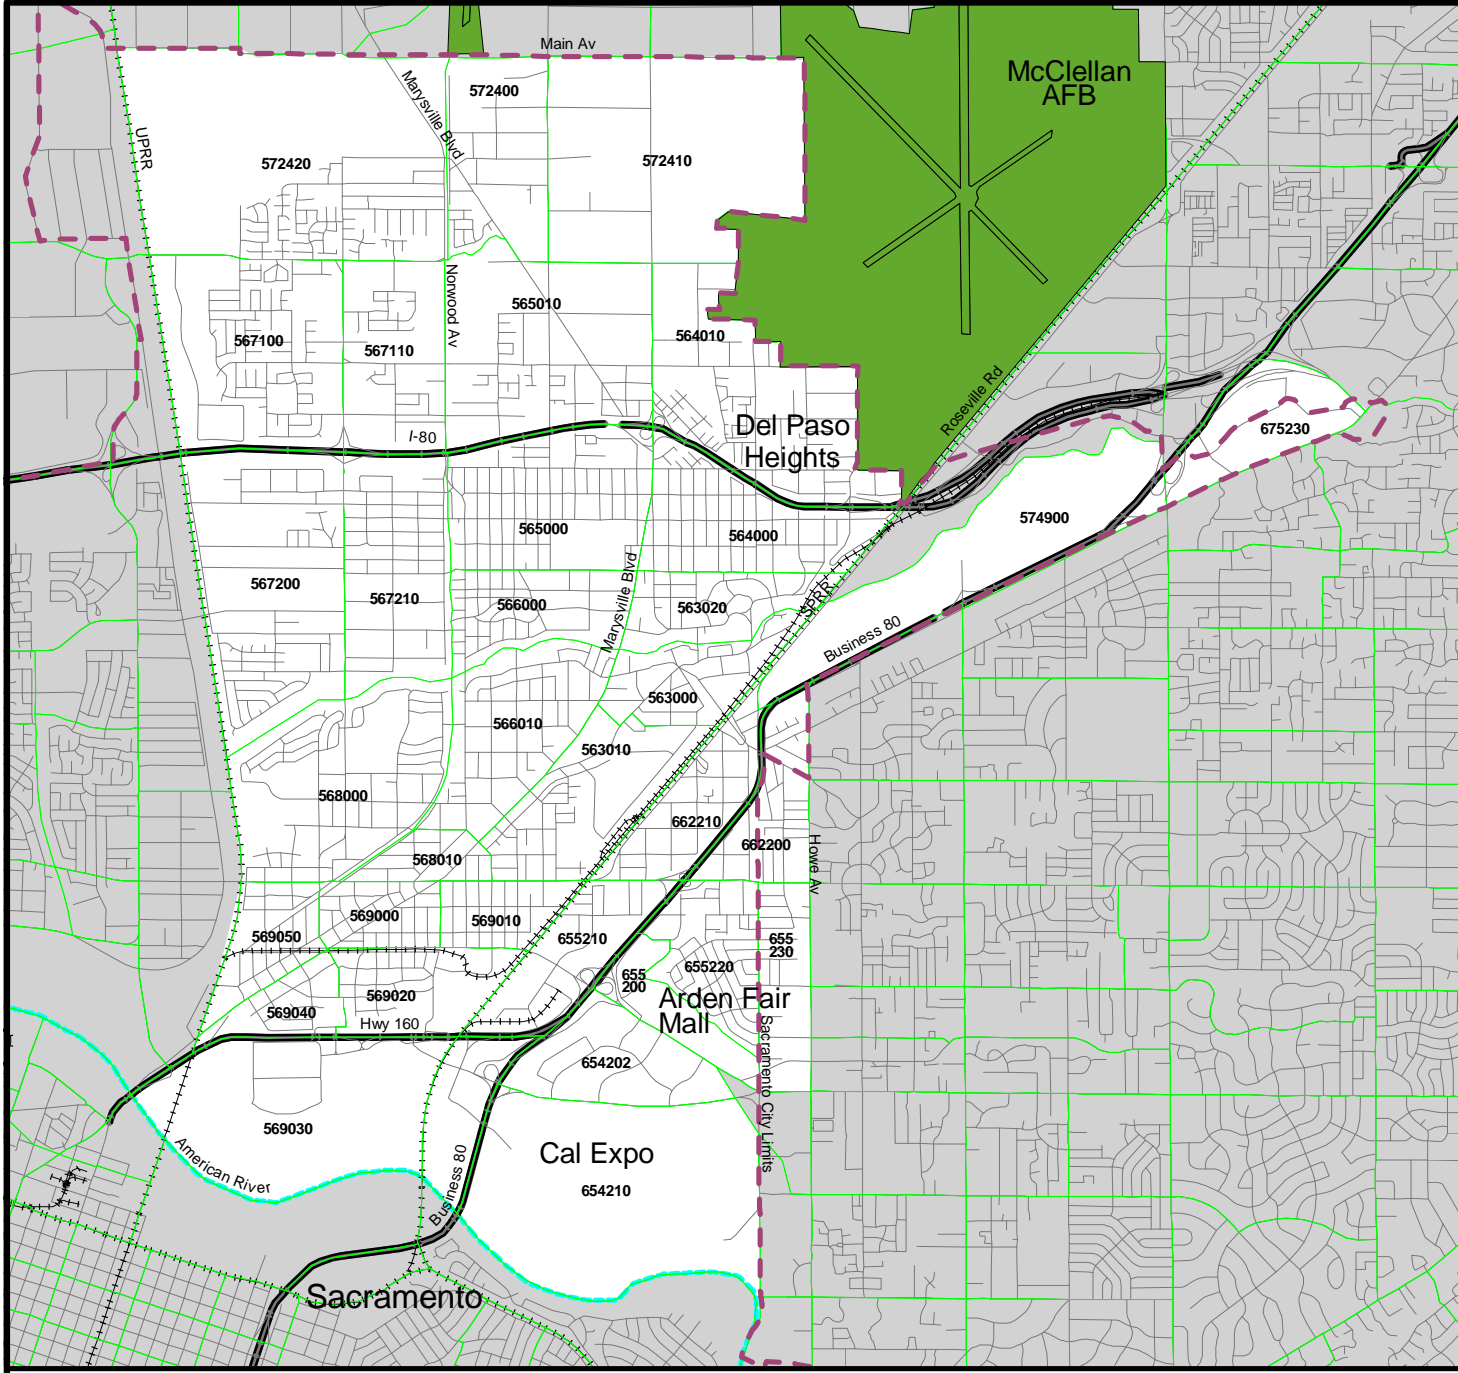

Regional Analysis District 8

North Sacramento

Sacramento County

-  City Limits
-  Railroad
-  County Lines
-  Water Features
-  Roads
-  Minor Zones