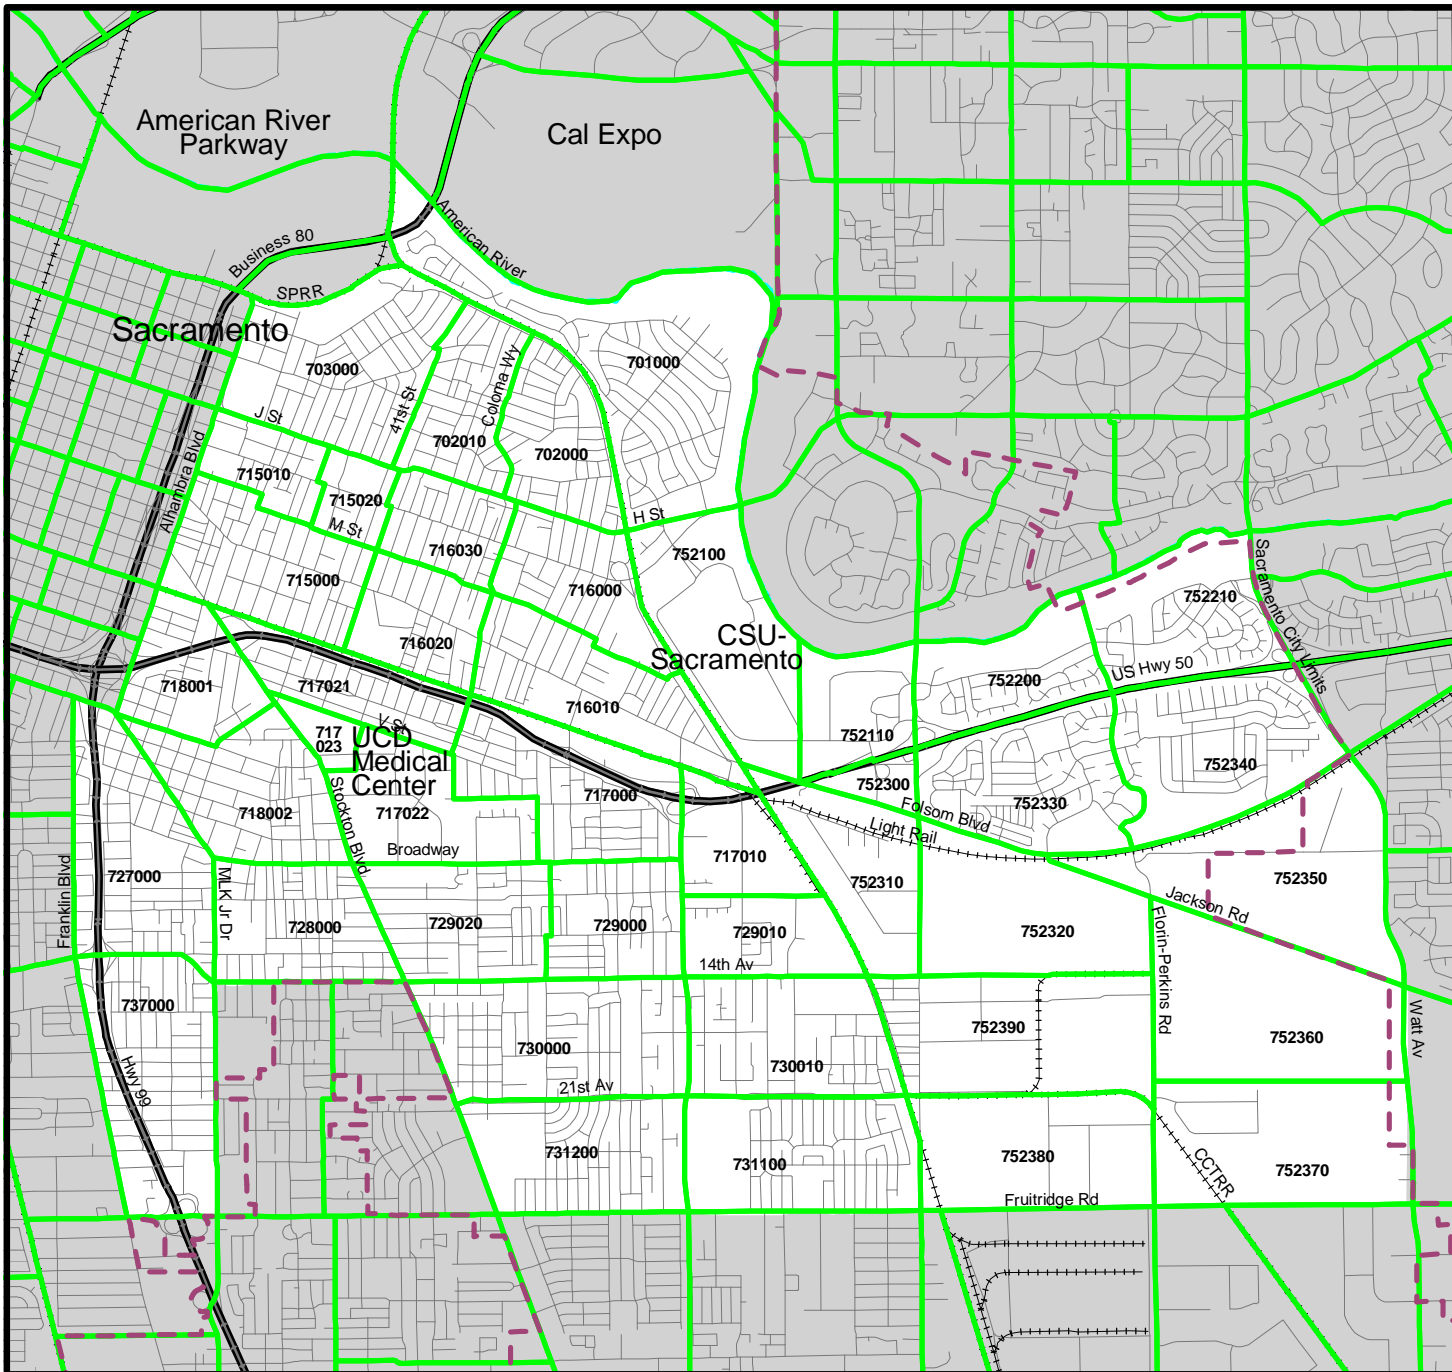

Regional Analysis District 15

East Sacramento

Sacramento County

-  City Limits
-  Railroad
-  County Lines
-  Water Features
-  Roads
-  Minor Zones