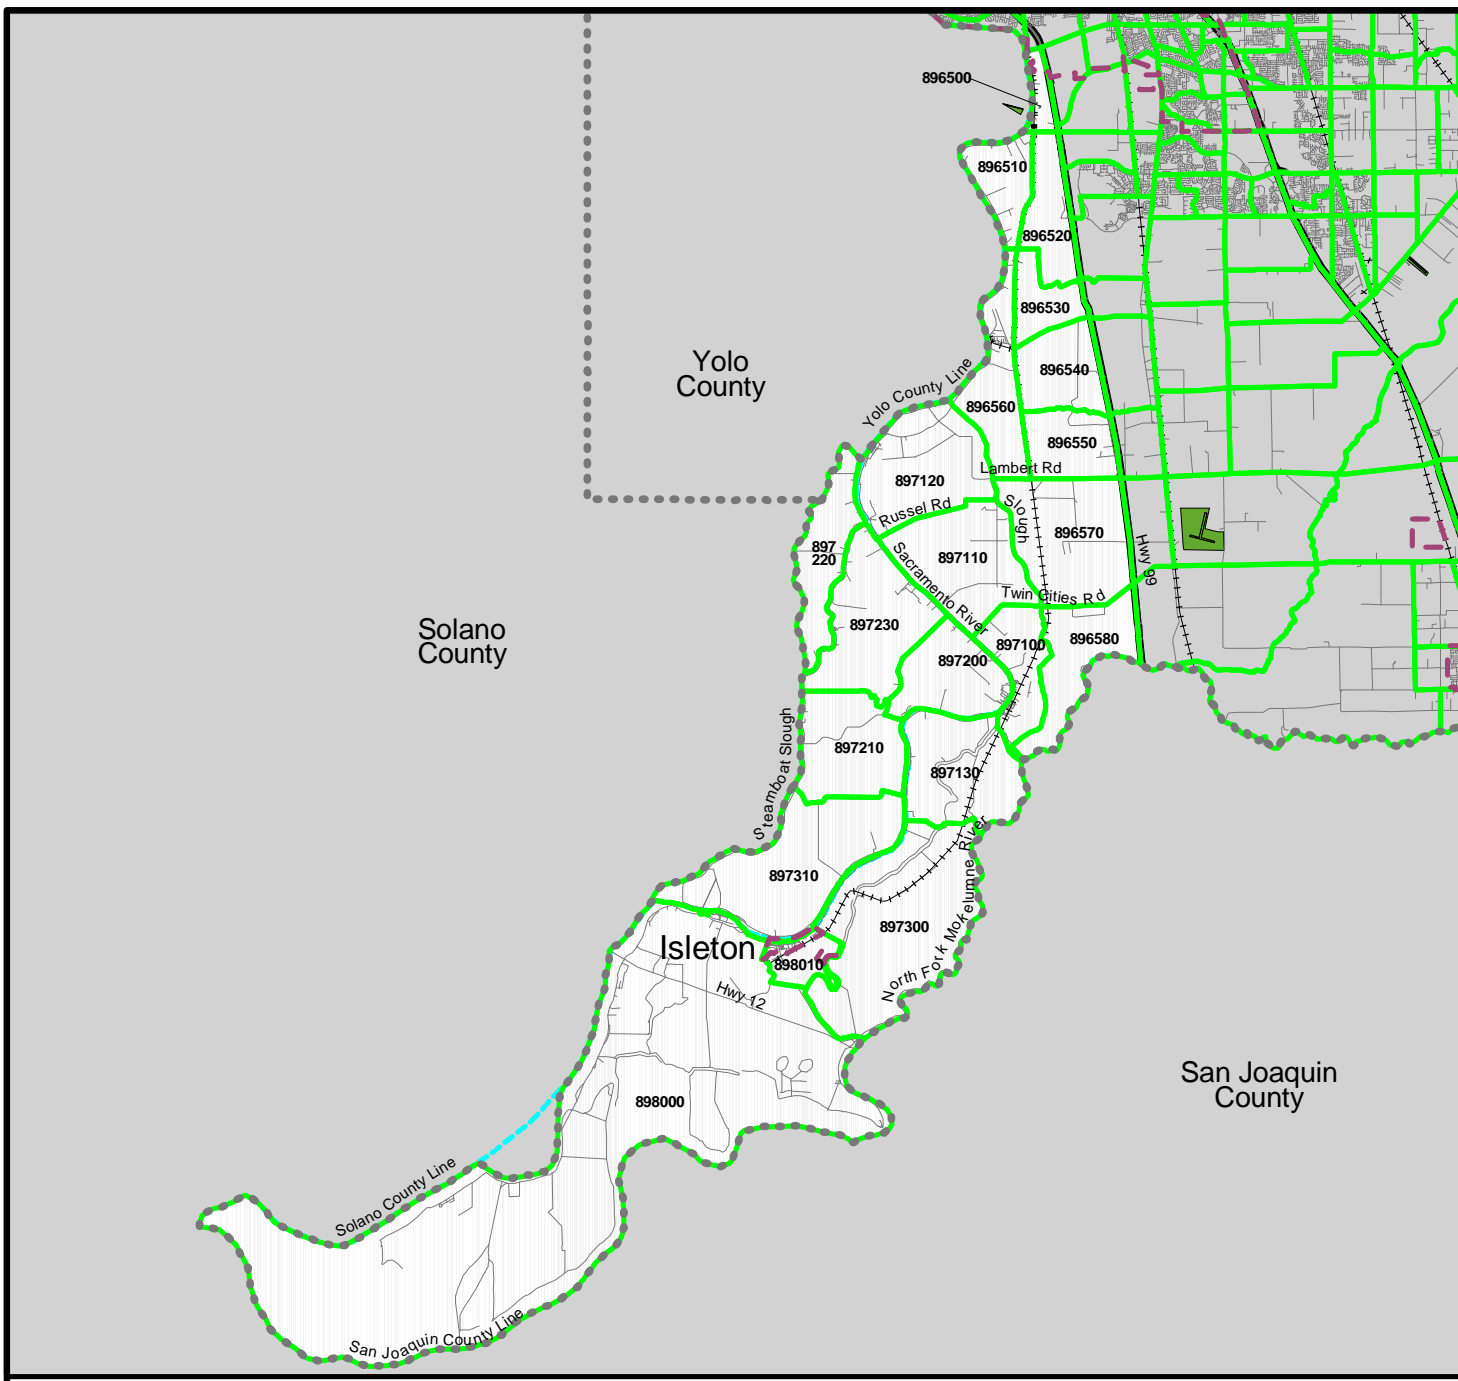

# Delta

## Sacramento County

-  City Limits
-  Railroad
-  County Lines
-  Water Features
-  Roads
-  Minor Zones