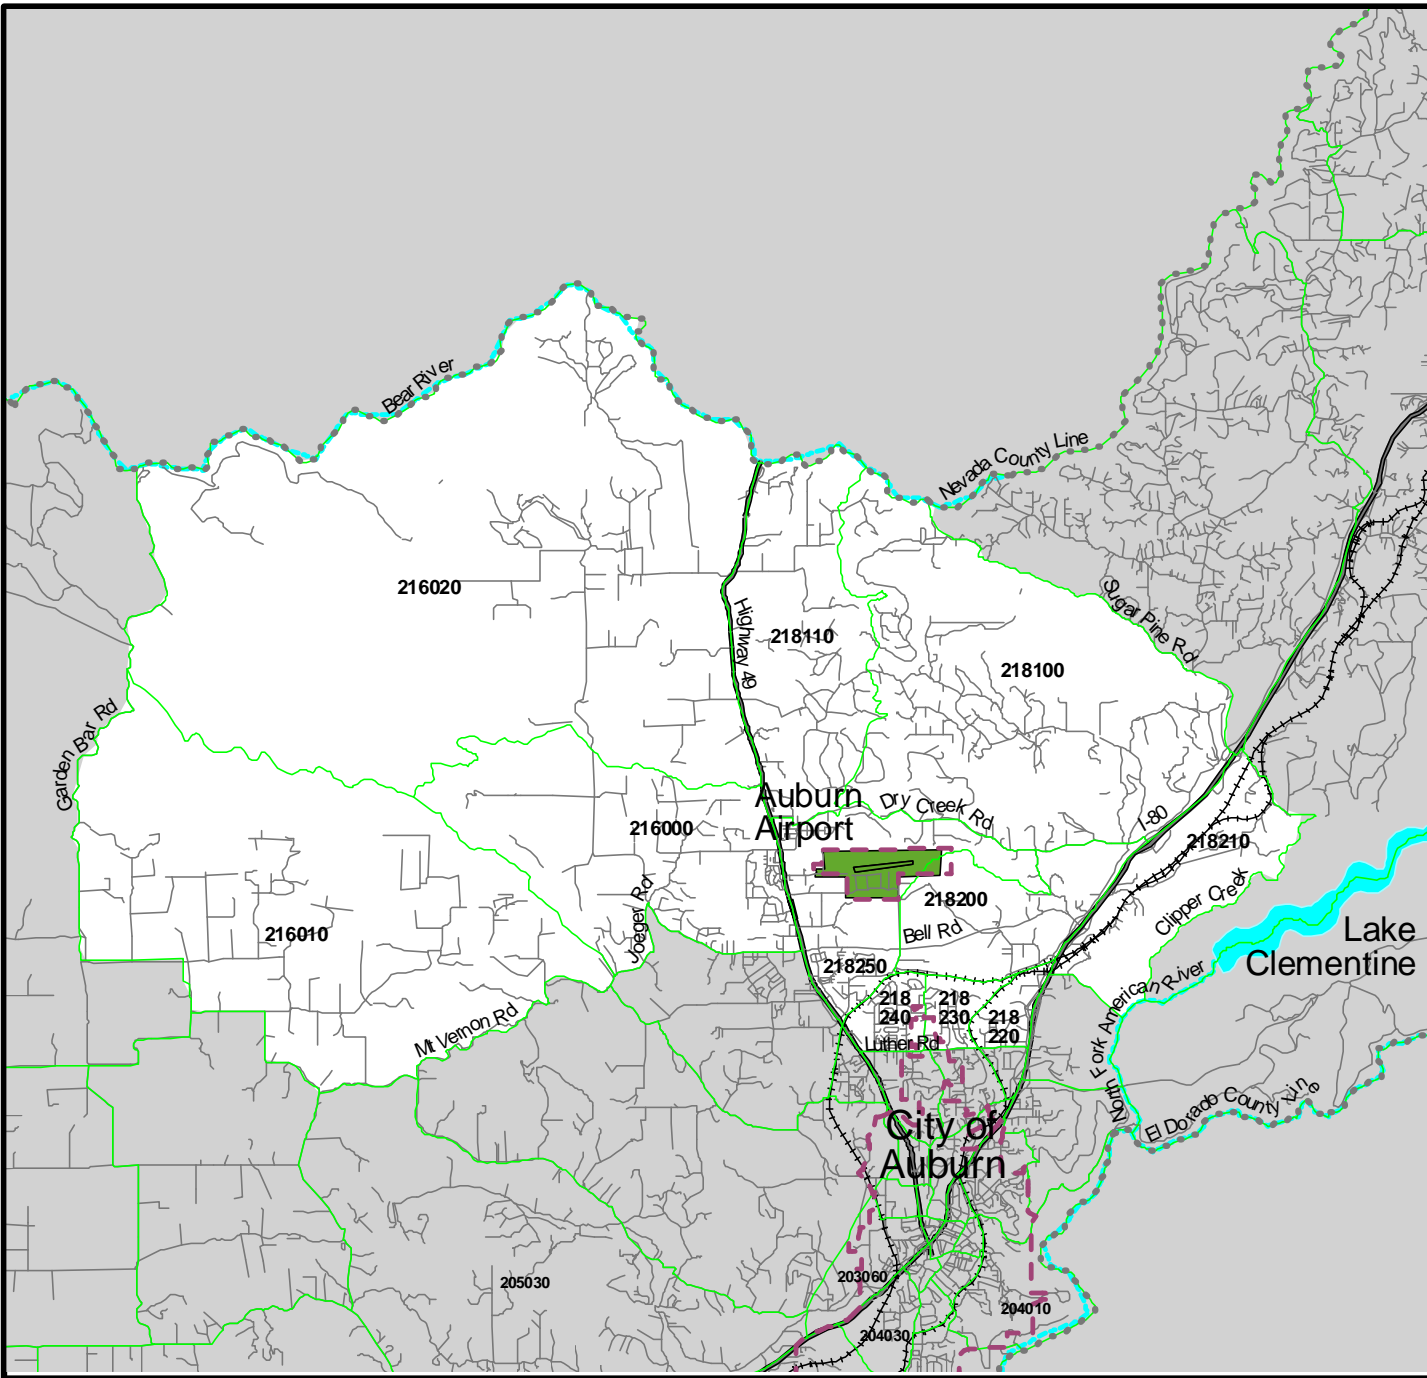

North Auburn

Placer County

Note: Regional Analysis District boundaries do not match city limits.

-  City Limits
-  Railroad
-  County Lines
-  Water Features
-  Roads
-  Minor Zones