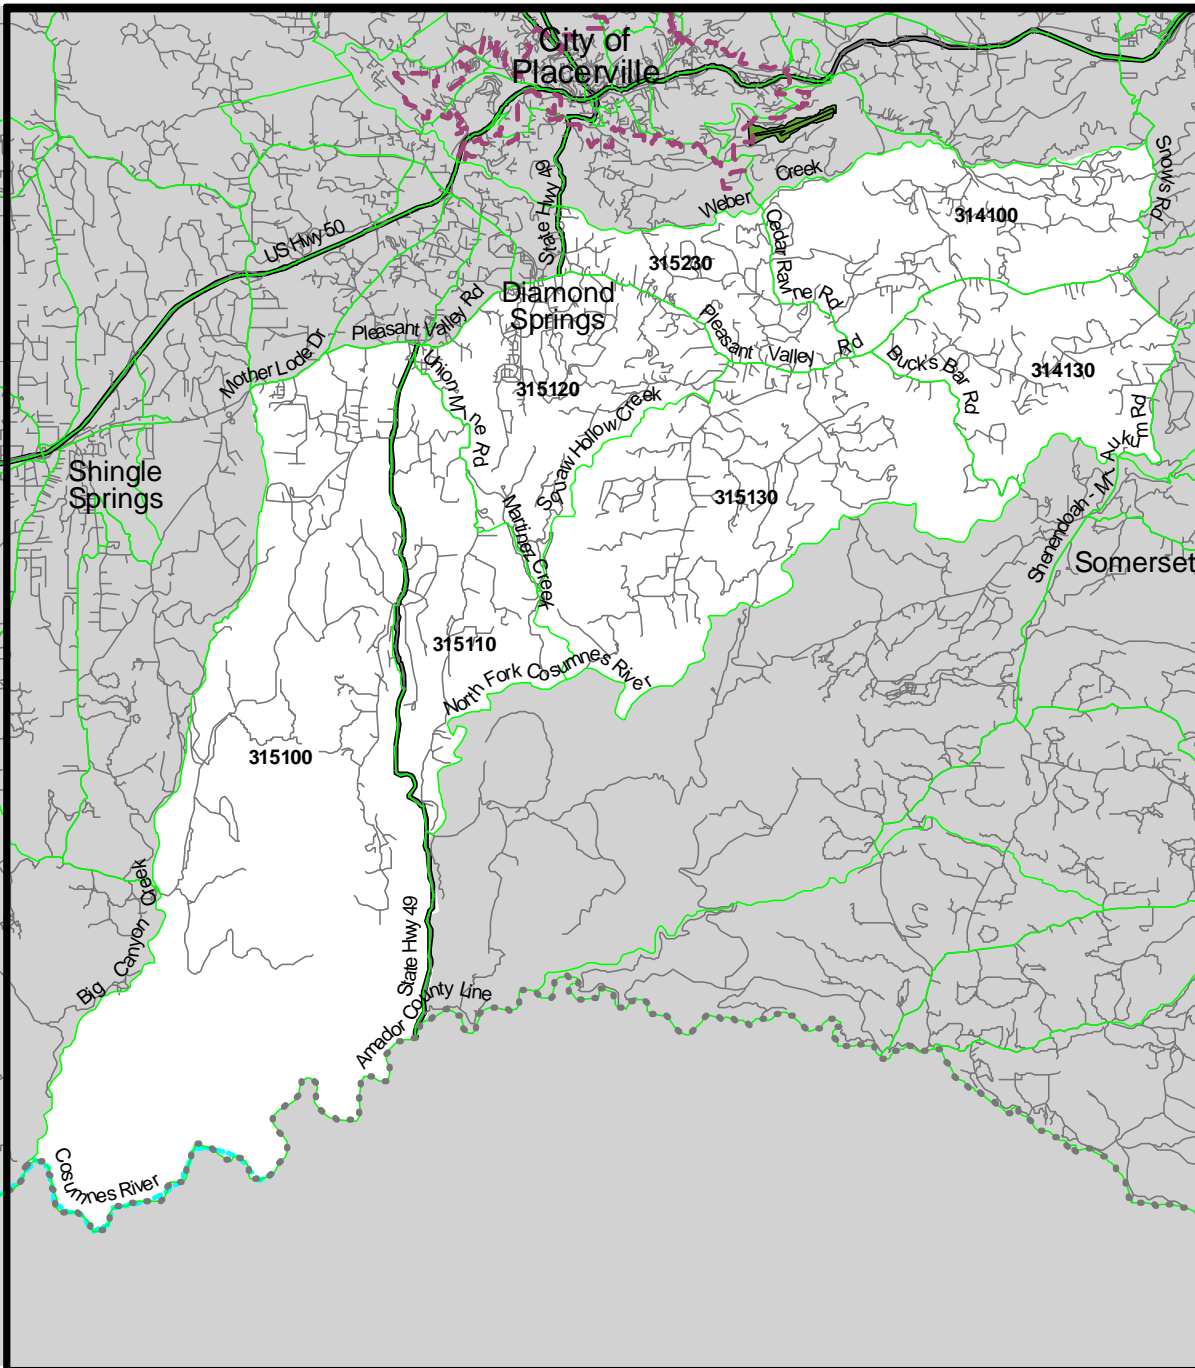

El Dorado County

Projection data not available for Tahoe Basin Area.
No data for City of South Lake Tahoe.

Cameron Park - Shingle Springs

El Dorado County

-  City Limits
-  Railroad
-  County Lines
-  Water Features
-  Roads
-  Minor Zones

Coloma-Lotus

El Dorado County

-  City Limits
-  Railroad
-  County Lines
-  Water Features
-  Roads
-  Minor Zones

Diamond Springs

El Dorado
County

-  City Limits
-  Railroad
-  County Lines
-  Water Features
-  Roads
-  Minor Zones

-  City Limits
-  Railroad
-  County Lines
-  Water Features
-  Roads
-  Minor Zones

El Dorado Hills

El Dorado County

-  City Limits
-  Railroad
-  County Lines
-  Water Features
-  Roads
-  Minor Zones

Georgetown

Tahoe Basin

El Dorado County

- City Limits
- Railroad
- County Lines
- Water Features
- Roads
- Minor Zones

Note : Scale does not apply to inset map.