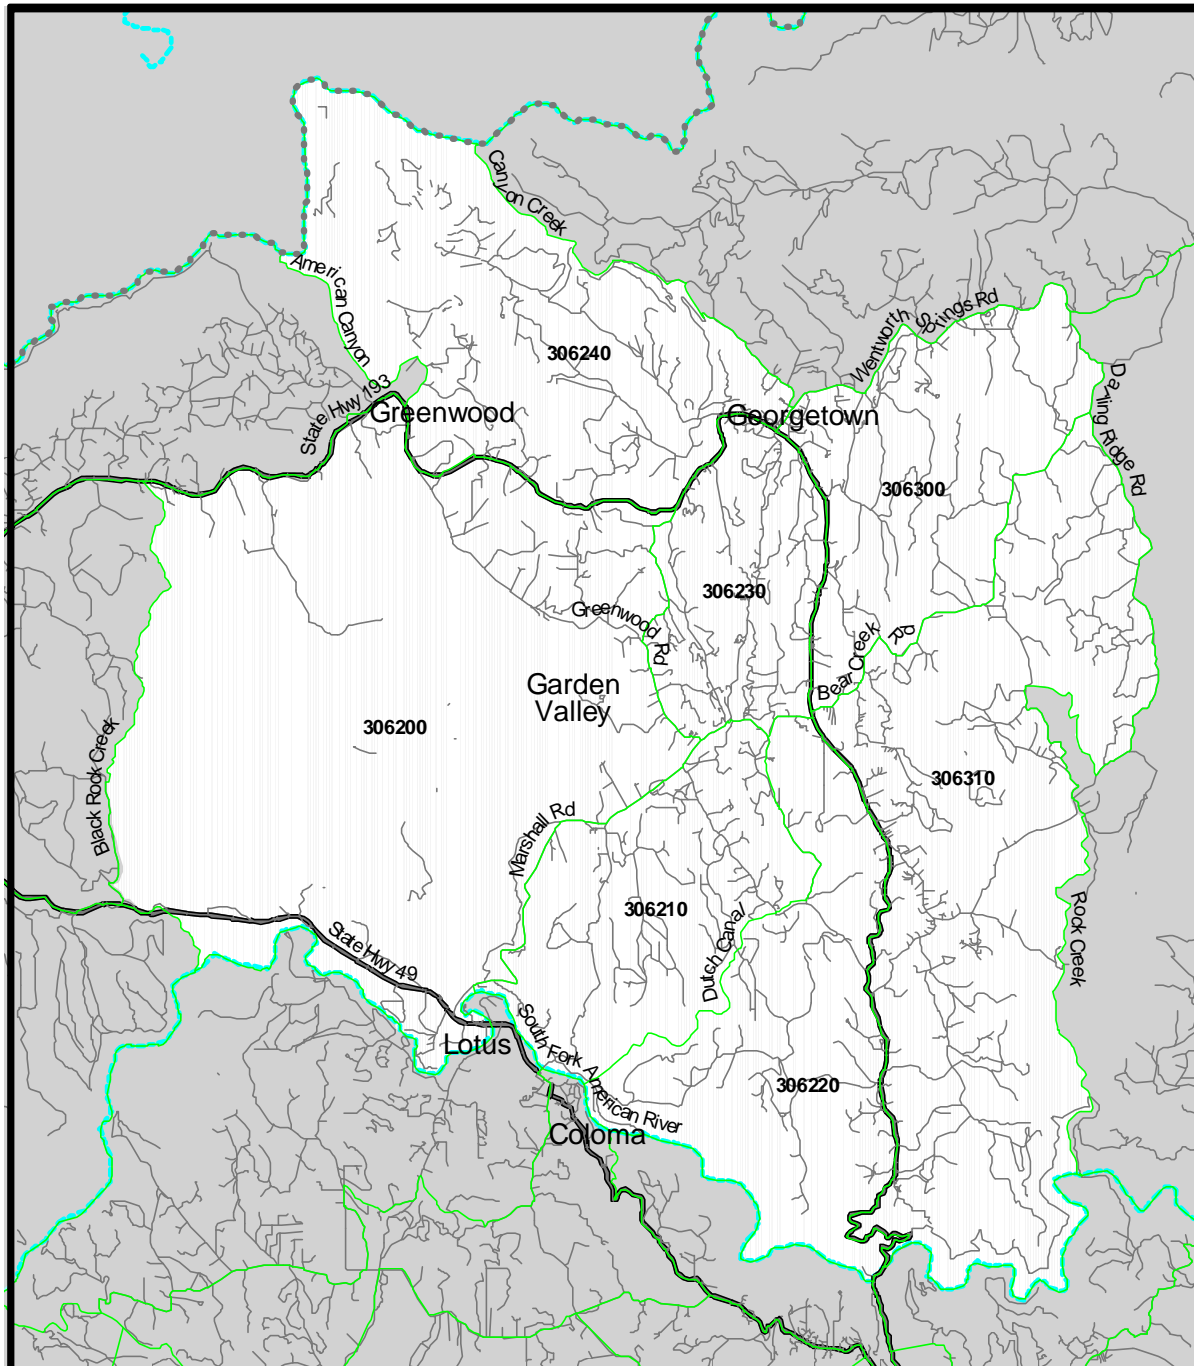

El Dorado County

Projection data not available for Tahoe Basin Area.
No data for City of South Lake Tahoe.

Cameron Park - Shingle Springs

El Dorado County

-  City Limits
-  Railroad
-  County Lines
-  Water Features
-  Roads
-  Minor Zones

-  City Limits
-  Railroad
-  County Lines
-  Water Features
-  Roads
-  Minor Zones

El Dorado Hills

El Dorado County

-  City Limits
-  Railroad
-  County Lines
-  Water Features
-  Roads
-  Minor Zones

Georgetown

El Dorado
County

-  City Limits
-  Railroad
-  County Lines
-  Water Features
-  Roads
-  Minor Zones

Regional Analysis District 94

Mt. Aukum - Grizzly Flat

El Dorado County

-  City Limits
-  Railroad
-  County Lines
-  Water Features
-  Roads
-  Minor Zones

Pilot Hill

El Dorado County

-  City Limits
-  Railroad
-  County Lines
-  Water Features
-  Roads
-  Minor Zones

Pollock Pines

El Dorado County

-  City Limits
-  Railroad
-  County Lines
-  Water Features
-  Roads
-  Minor Zones