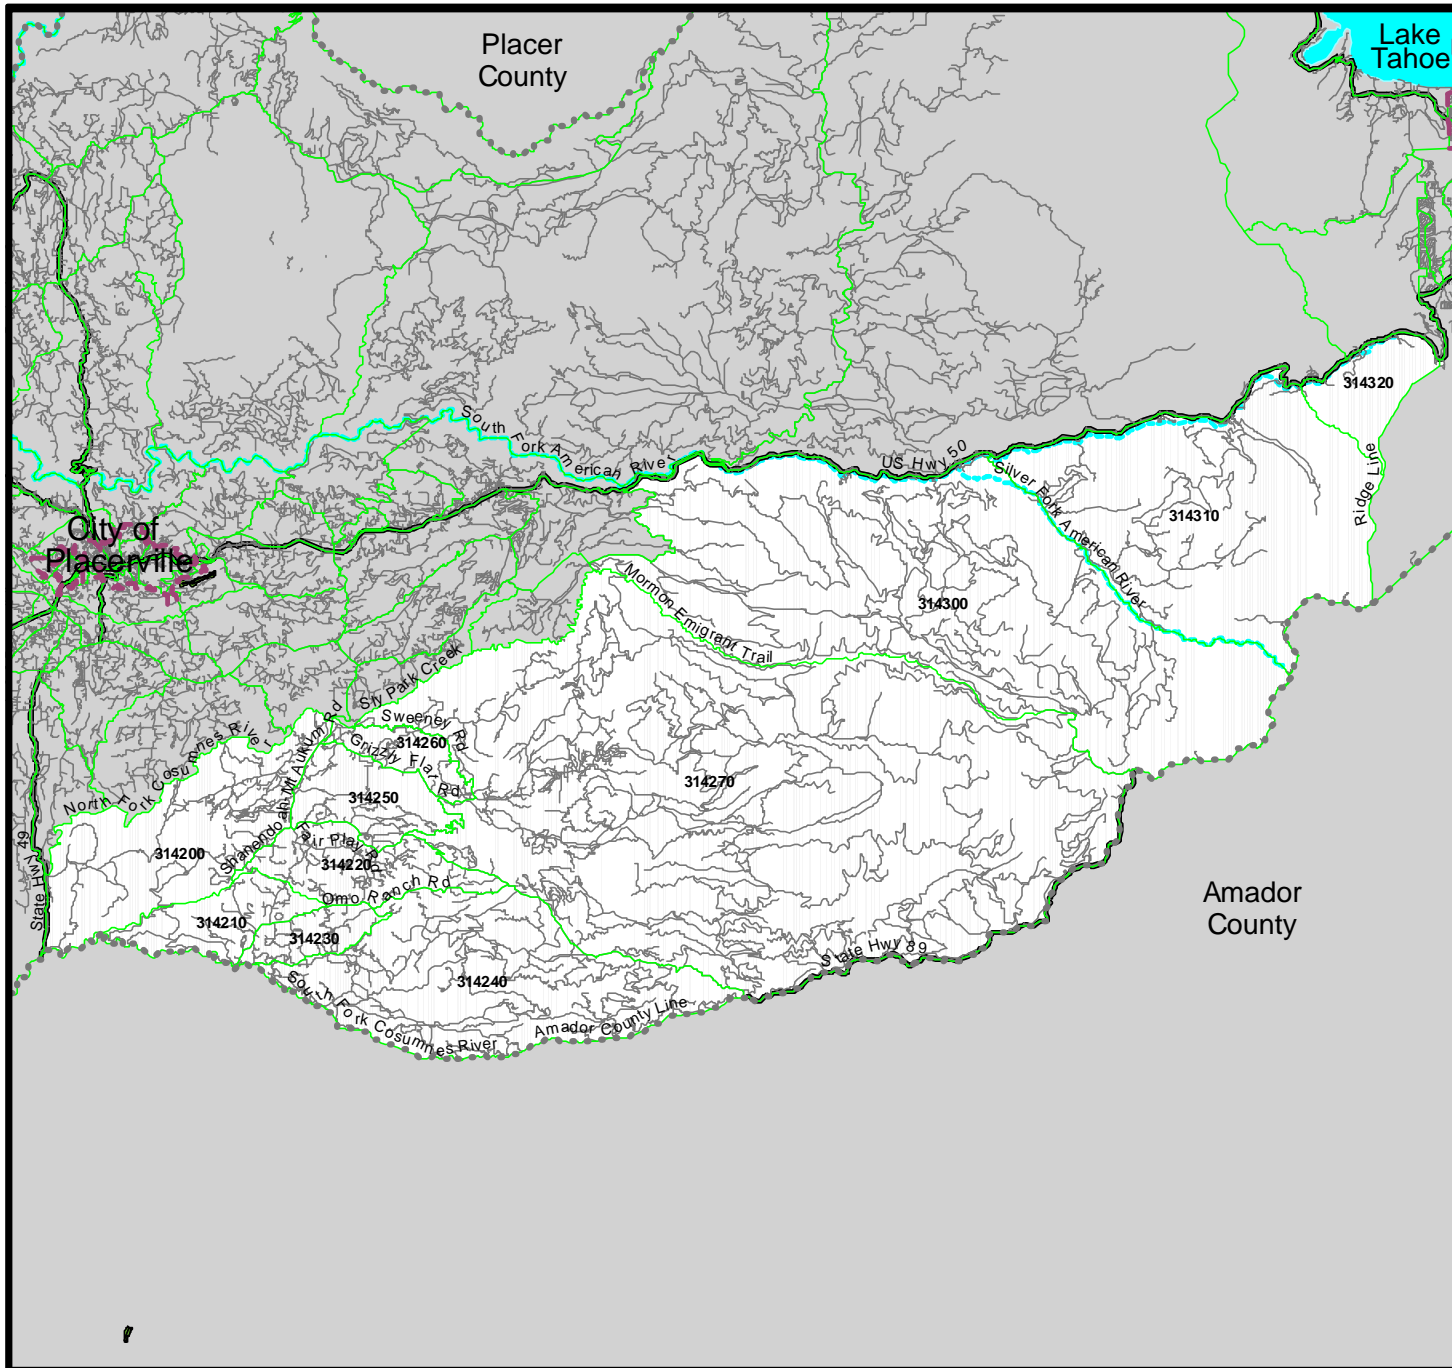

Regional Analysis District 94

Mt. Aukum - Grizzly Flat

El Dorado County

- City Limits
- Railroad
- County Lines
- Water Features
- Roads
- Minor Zones