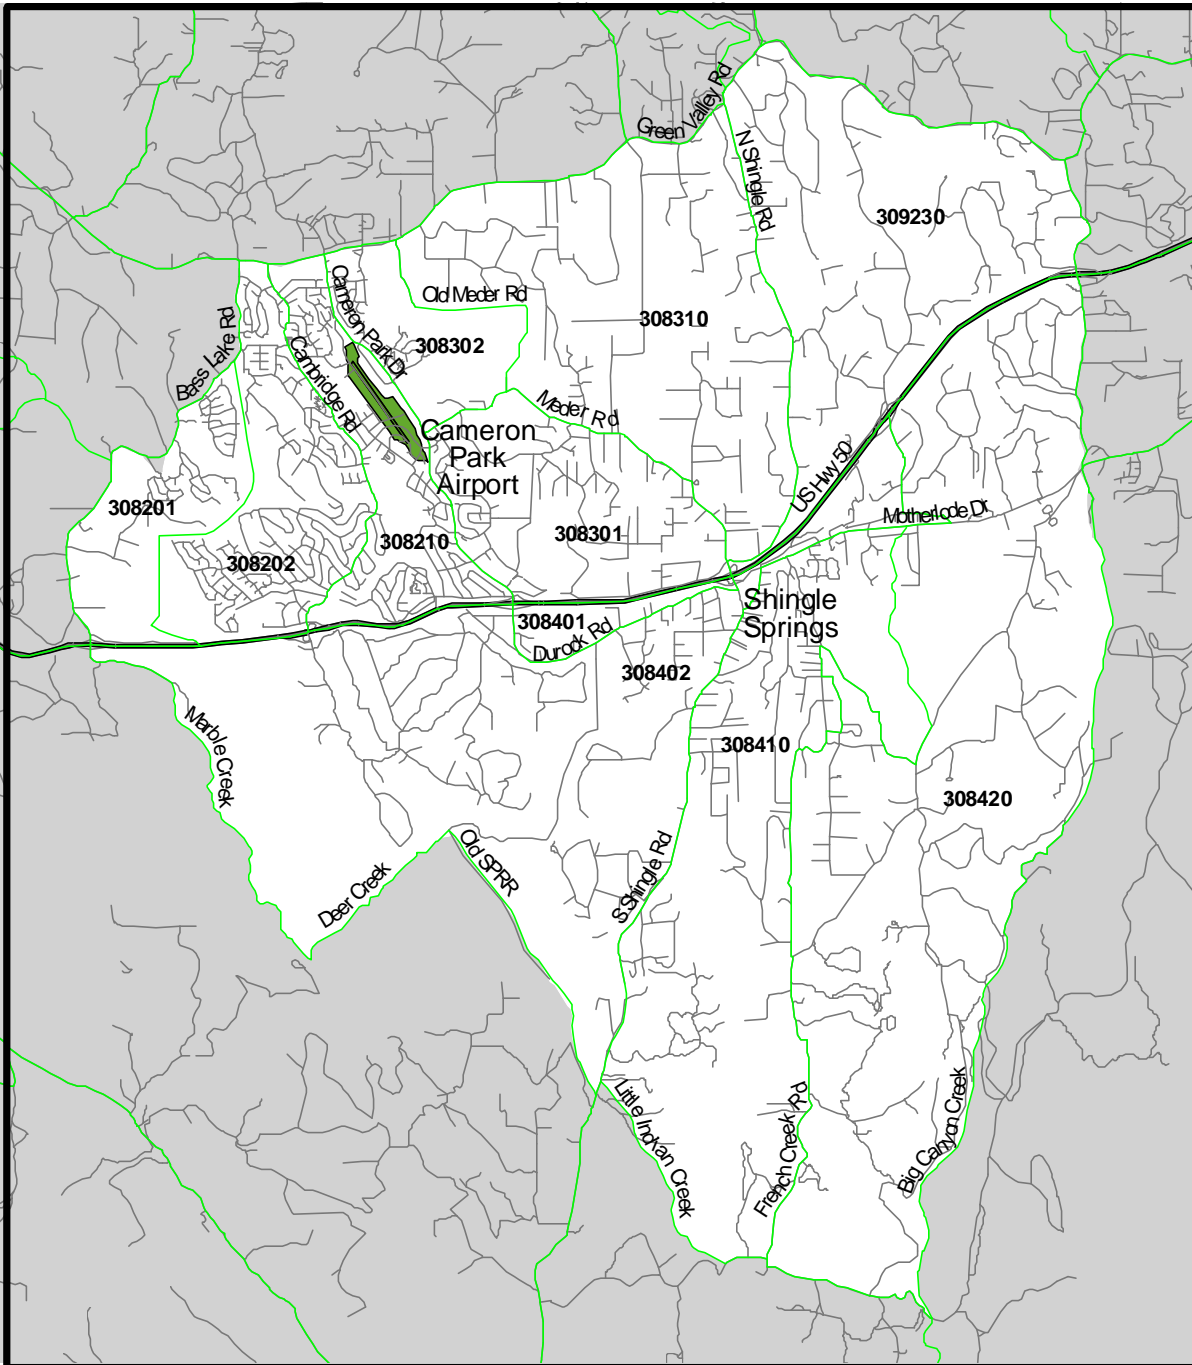

El Dorado County

Projection data not available for Tahoe Basin Area.
No data for City of South Lake Tahoe.

Cameron Park - Shingle Springs

El Dorado County

-  City Limits
-  Railroad
-  County Lines
-  Water Features
-  Roads
-  Minor Zones

Coloma-Lotus

El Dorado County

-  City Limits
-  Railroad
-  County Lines
-  Water Features
-  Roads
-  Minor Zones

Diamond Springs

El Dorado
County

-  City Limits
-  Railroad
-  County Lines
-  Water Features
-  Roads
-  Minor Zones

-  City Limits
-  Railroad
-  County Lines
-  Water Features
-  Roads
-  Minor Zones

El Dorado Hills

El Dorado County

-  City Limits
-  Railroad
-  County Lines
-  Water Features
-  Roads
-  Minor Zones

Georgetown

Tahoe Basin

El Dorado County

- City Limits
- Railroad
- County Lines
- Water Features
- Roads
- Minor Zones

Note : Scale does not apply to inset map.