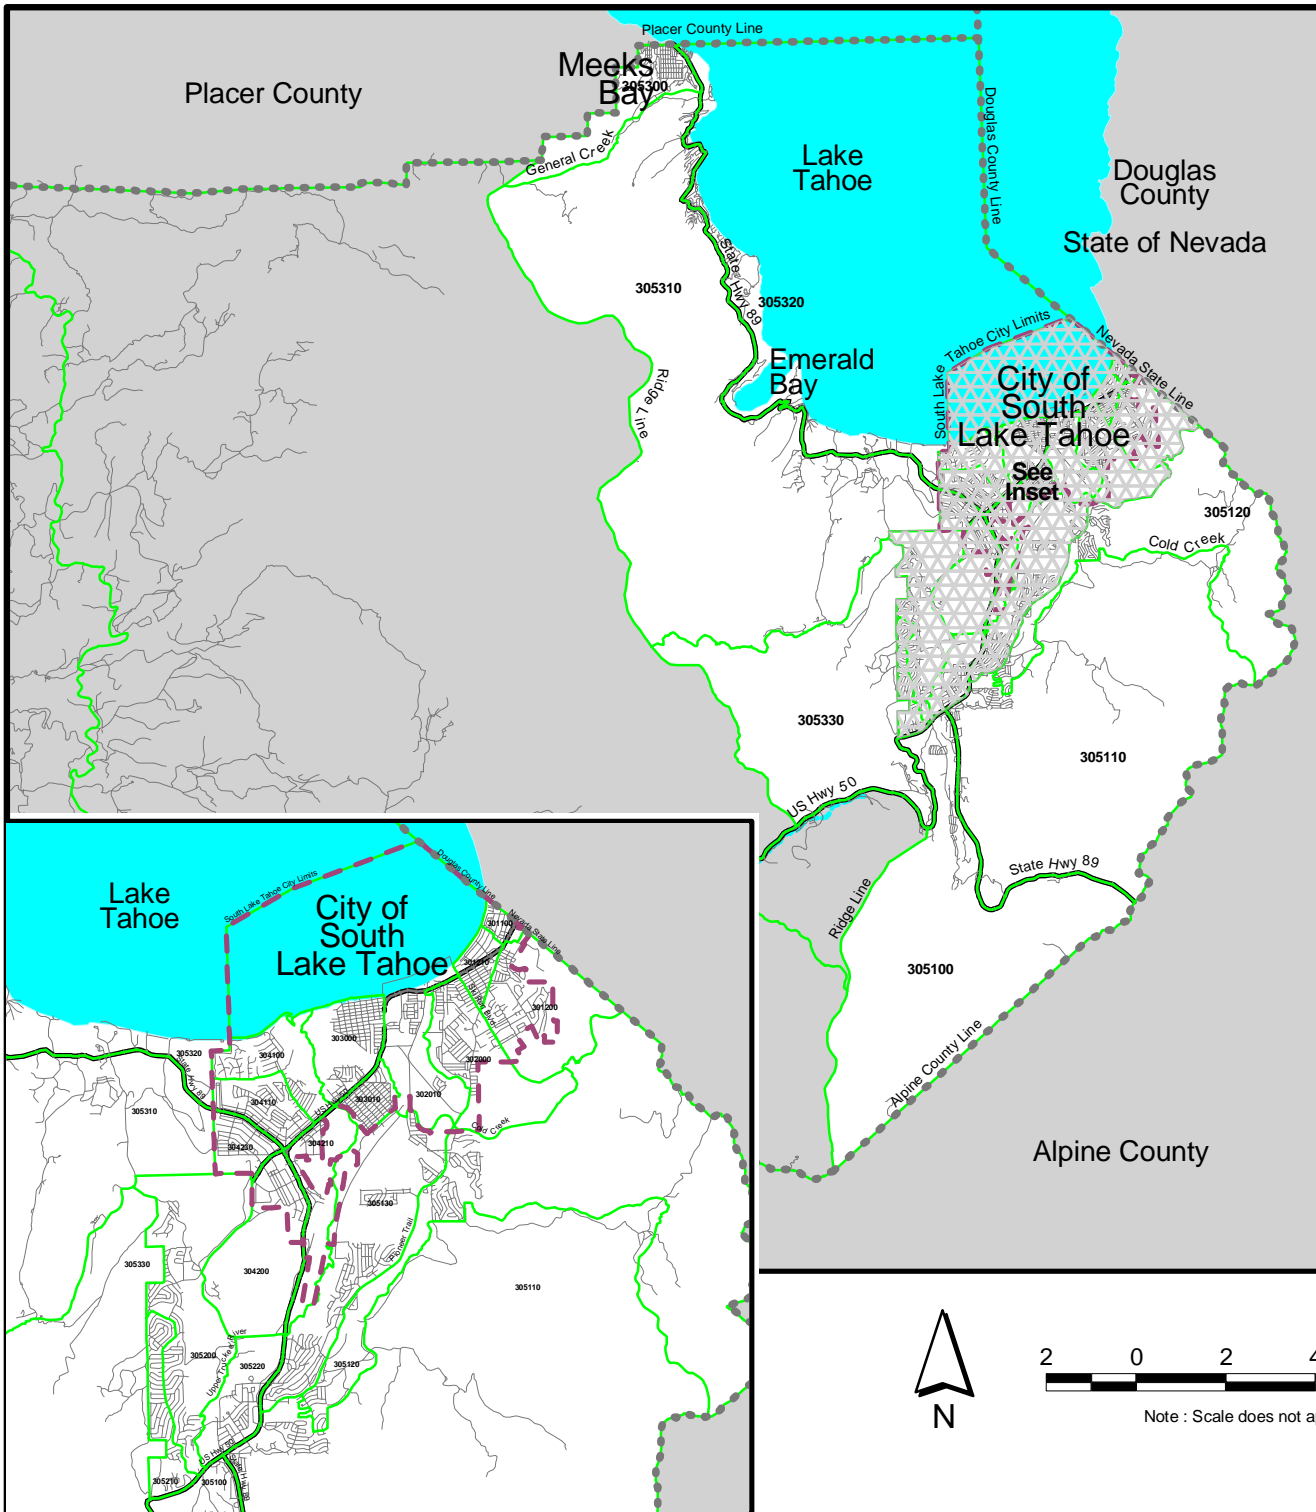

El Dorado County

Projection data not available for Tahoe Basin Area.
No data for City of South Lake Tahoe.

Cameron Park - Shingle Springs

El Dorado County

-  City Limits
-  Railroad
-  County Lines
-  Water Features
-  Roads
-  Minor Zones

Coloma-Lotus

El Dorado County

-  City Limits
-  Railroad
-  County Lines
-  Water Features
-  Roads
-  Minor Zones

Diamond Springs

El Dorado
County

-  City Limits
-  Railroad
-  County Lines
-  Water Features
-  Roads
-  Minor Zones

Pilot Hill

El Dorado County

-  City Limits
-  Railroad
-  County Lines
-  Water Features
-  Roads
-  Minor Zones

Pollock Pines

El Dorado County

-  City Limits
-  Railroad
-  County Lines
-  Water Features
-  Roads
-  Minor Zones

Tahoe Basin

El Dorado County

- City Limits
- Railroad
- County Lines
- Water Features
- Roads
- Minor Zones

Note : Scale does not apply to inset map.