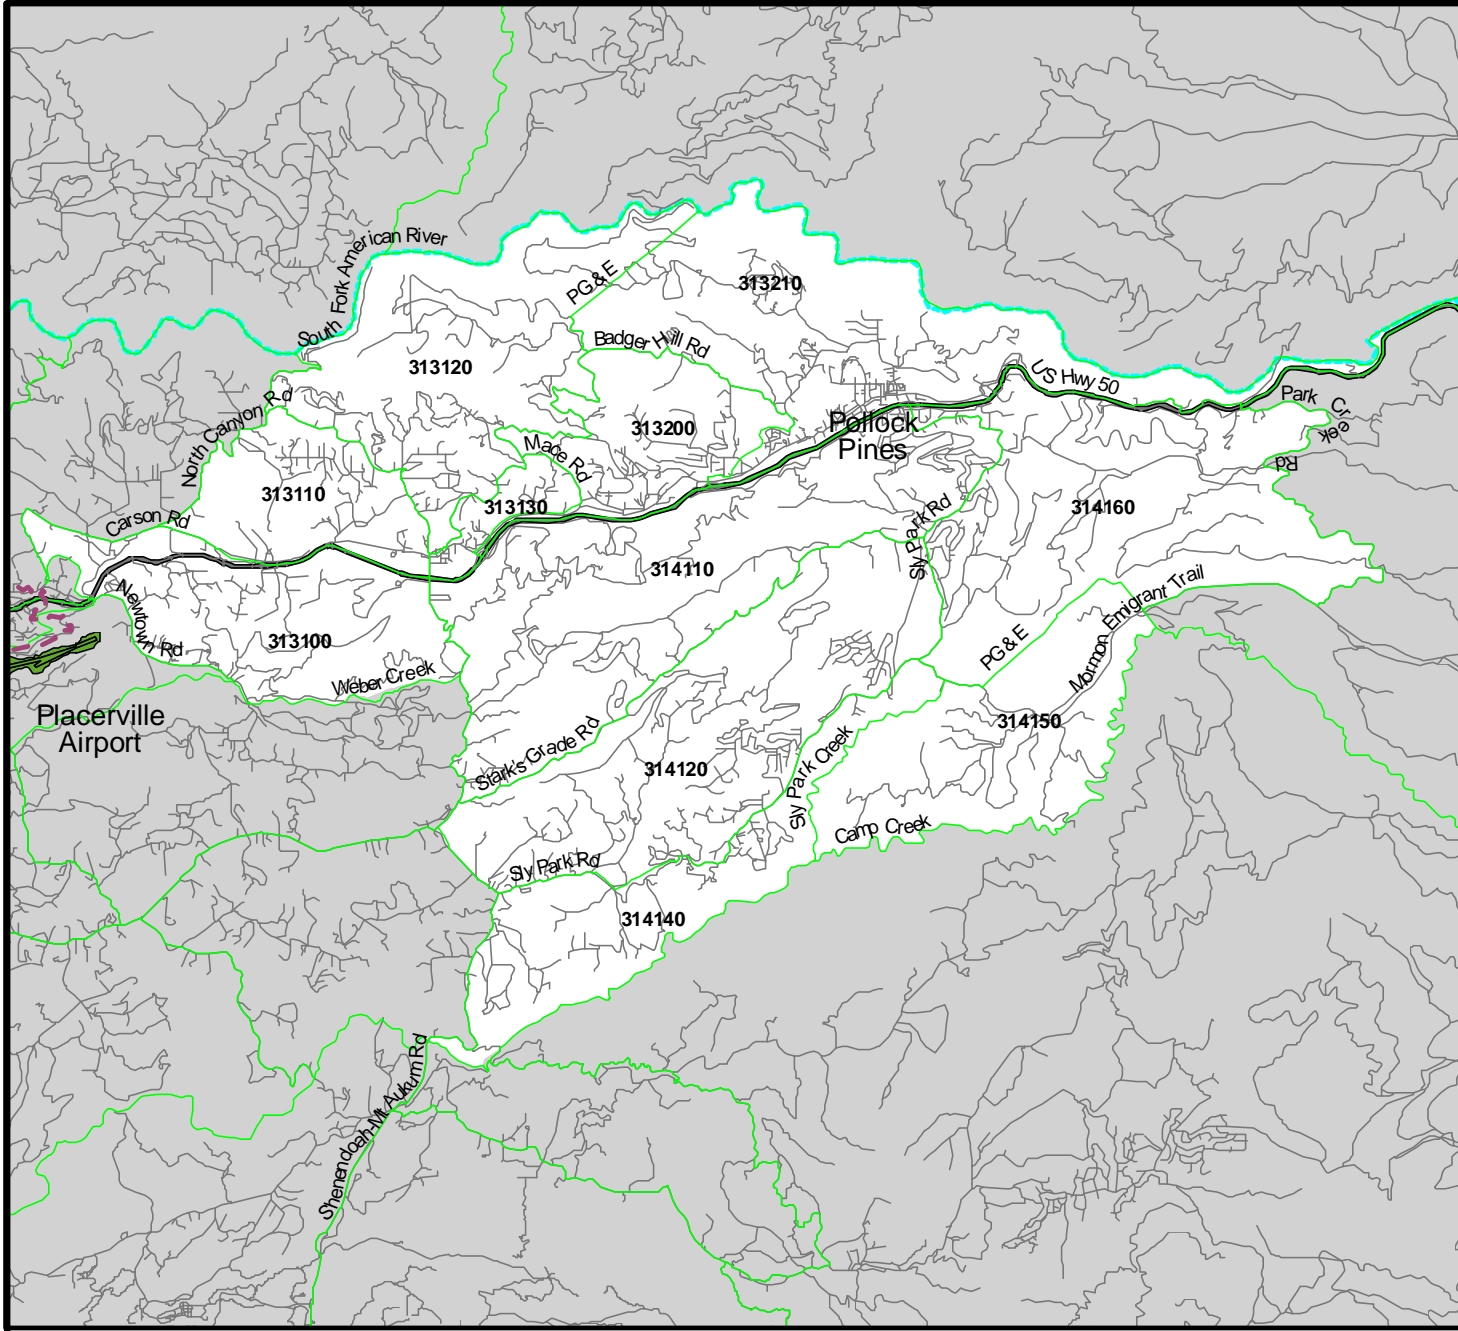

El Dorado County

Projection data not available for Tahoe Basin Area.
No data for City of South Lake Tahoe.

Cameron Park - Shingle Springs

El Dorado County

-  City Limits
-  Railroad
-  County Lines
-  Water Features
-  Roads
-  Minor Zones

-  City Limits
-  Railroad
-  County Lines
-  Water Features
-  Roads
-  Minor Zones

El Dorado Hills

El Dorado County

-  City Limits
-  Railroad
-  County Lines
-  Water Features
-  Roads
-  Minor Zones

Georgetown

Pilot Hill

El Dorado County

-  City Limits
-  Railroad
-  County Lines
-  Water Features
-  Roads
-  Minor Zones

Pollock Pines

El Dorado County

-  City Limits
-  Railroad
-  County Lines
-  Water Features
-  Roads
-  Minor Zones

Tahoe Basin

El Dorado County

- City Limits
- Railroad
- County Lines
- Water Features
- Roads
- Minor Zones

Note : Scale does not apply to inset map.