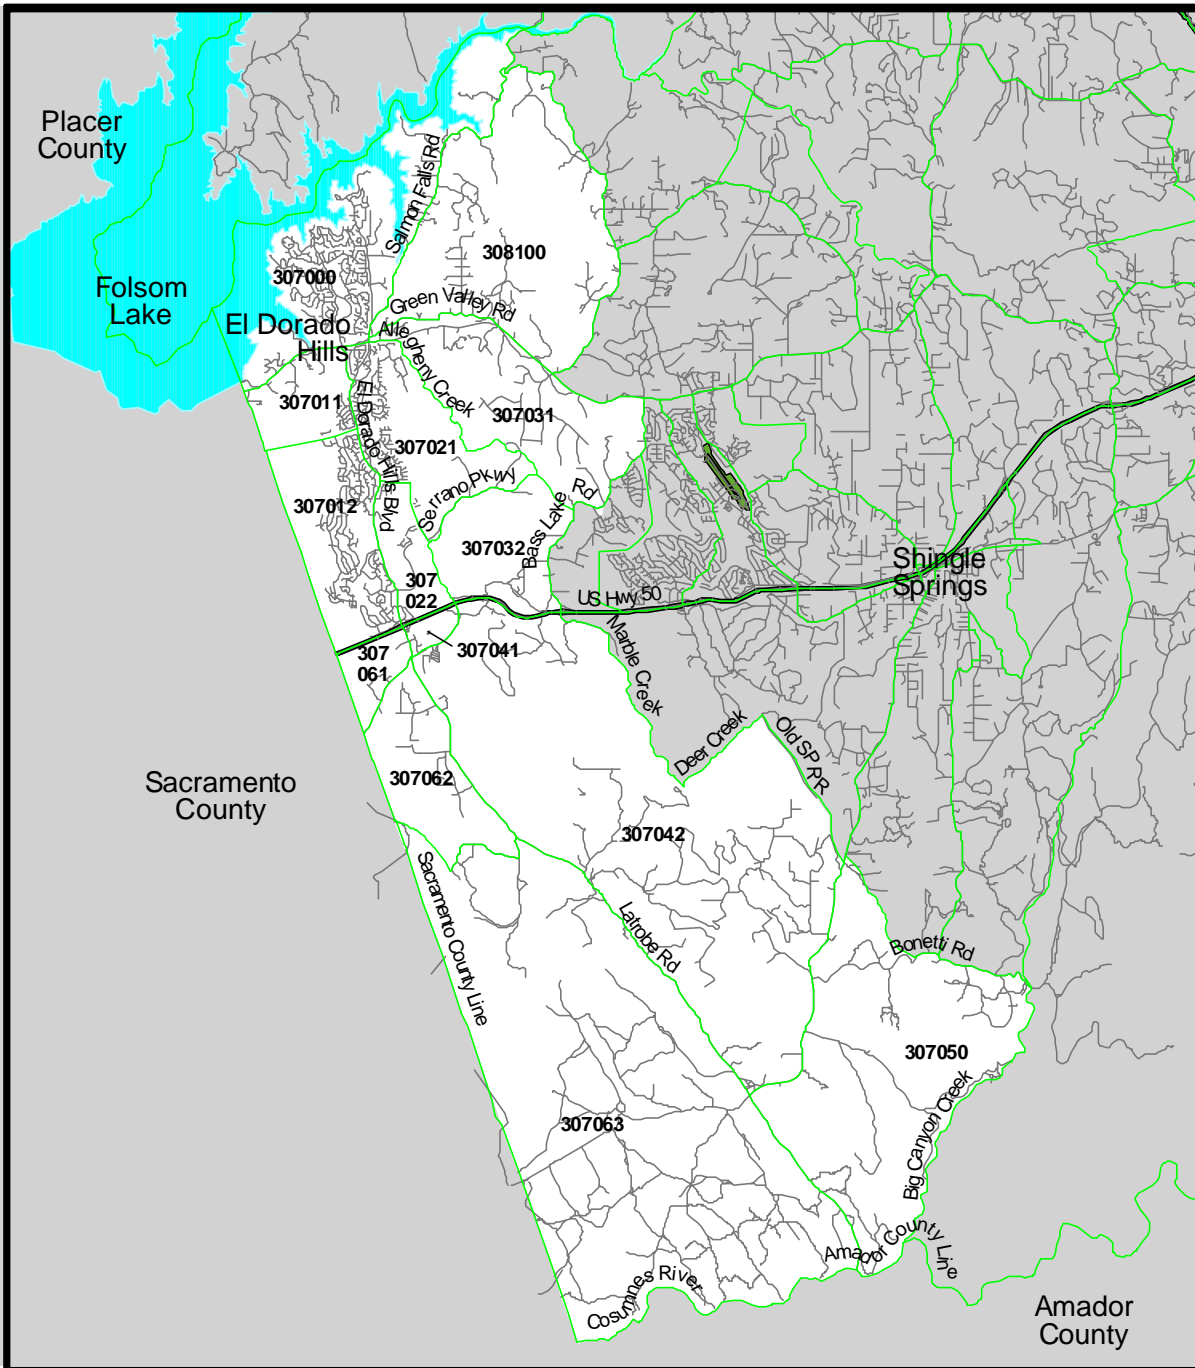

El Dorado County

Projection data not available for Tahoe Basin Area.
No data for City of South Lake Tahoe.

Cameron Park - Shingle Springs

El Dorado County

-  City Limits
-  Railroad
-  County Lines
-  Water Features
-  Roads
-  Minor Zones

Coloma-Lotus

El Dorado County

-  City Limits
-  Railroad
-  County Lines
-  Water Features
-  Roads
-  Minor Zones

Diamond Springs

El Dorado
County

-  City Limits
-  Railroad
-  County Lines
-  Water Features
-  Roads
-  Minor Zones

-  City Limits
-  Railroad
-  County Lines
-  Water Features
-  Roads
-  Minor Zones

El Dorado Hills

El Dorado County

-  City Limits
-  Railroad
-  County Lines
-  Water Features
-  Roads
-  Minor Zones

Georgetown

Tahoe Basin

El Dorado County

- City Limits
- Railroad
- County Lines
- Water Features
- Roads
- Minor Zones

Note : Scale does not apply to inset map.