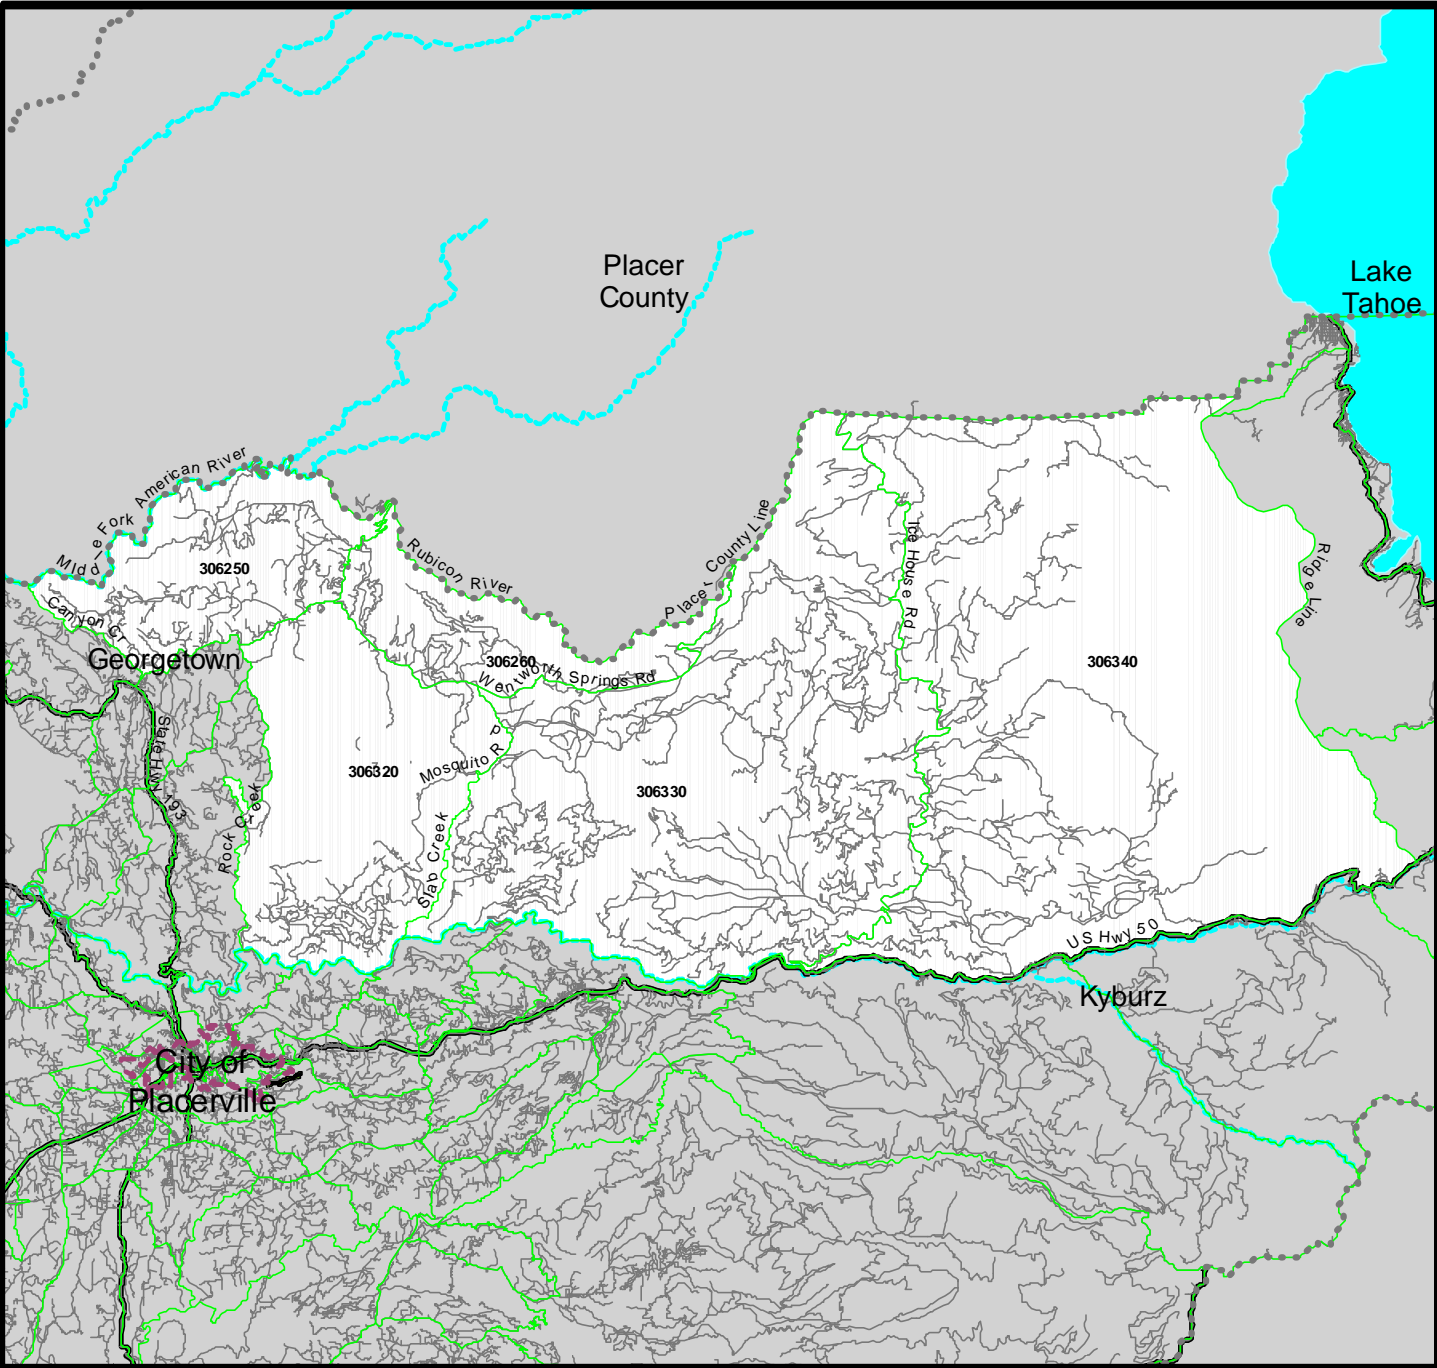

El Dorado County

Projection data not available for Tahoe Basin Area.
No data for City of South Lake Tahoe.

Cameron Park - Shingle Springs

El Dorado County

-  City Limits
-  Railroad
-  County Lines
-  Water Features
-  Roads
-  Minor Zones

Coloma-Lotus

El Dorado County

-  City Limits
-  Railroad
-  County Lines
-  Water Features
-  Roads
-  Minor Zones

Diamond Springs

El Dorado
County

-  City Limits
-  Railroad
-  County Lines
-  Water Features
-  Roads
-  Minor Zones

-  City Limits
-  Railroad
-  County Lines
-  Water Features
-  Roads
-  Minor Zones

El Dorado Hills

El Dorado County

-  City Limits
-  Railroad
-  County Lines
-  Water Features
-  Roads
-  Minor Zones

Georgetown

Tahoe Basin

El Dorado County

- City Limits
- Railroad
- County Lines
- Water Features
- Roads
- Minor Zones

Note : Scale does not apply to inset map.