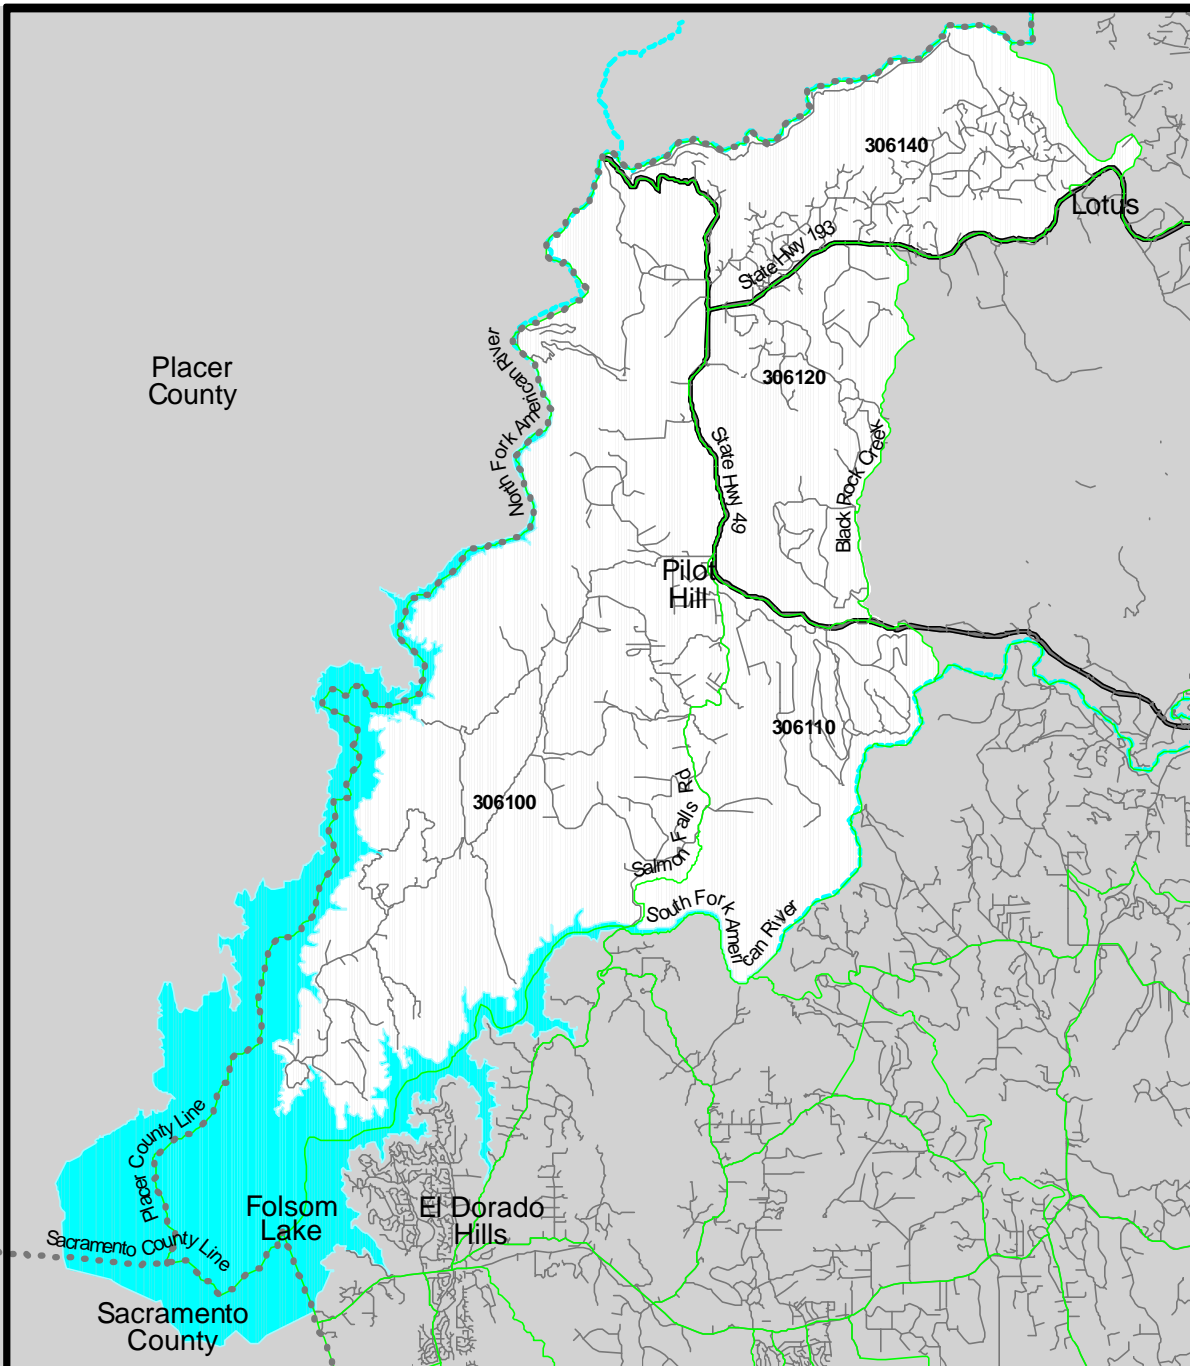

El Dorado County

Projection data not available for Tahoe Basin Area.
No data for City of South Lake Tahoe.

Cameron Park - Shingle Springs

El Dorado County

-  City Limits
-  Railroad
-  County Lines
-  Water Features
-  Roads
-  Minor Zones

-  City Limits
-  Railroad
-  County Lines
-  Water Features
-  Roads
-  Minor Zones

El Dorado Hills

El Dorado County

-  City Limits
-  Railroad
-  County Lines
-  Water Features
-  Roads
-  Minor Zones

Georgetown

Pilot Hill

El Dorado County

-  City Limits
-  Railroad
-  County Lines
-  Water Features
-  Roads
-  Minor Zones

Pollock Pines

El Dorado County

-  City Limits
-  Railroad
-  County Lines
-  Water Features
-  Roads
-  Minor Zones

Tahoe Basin

El Dorado County

- City Limits
- Railroad
- County Lines
- Water Features
- Roads
- Minor Zones

Note : Scale does not apply to inset map.