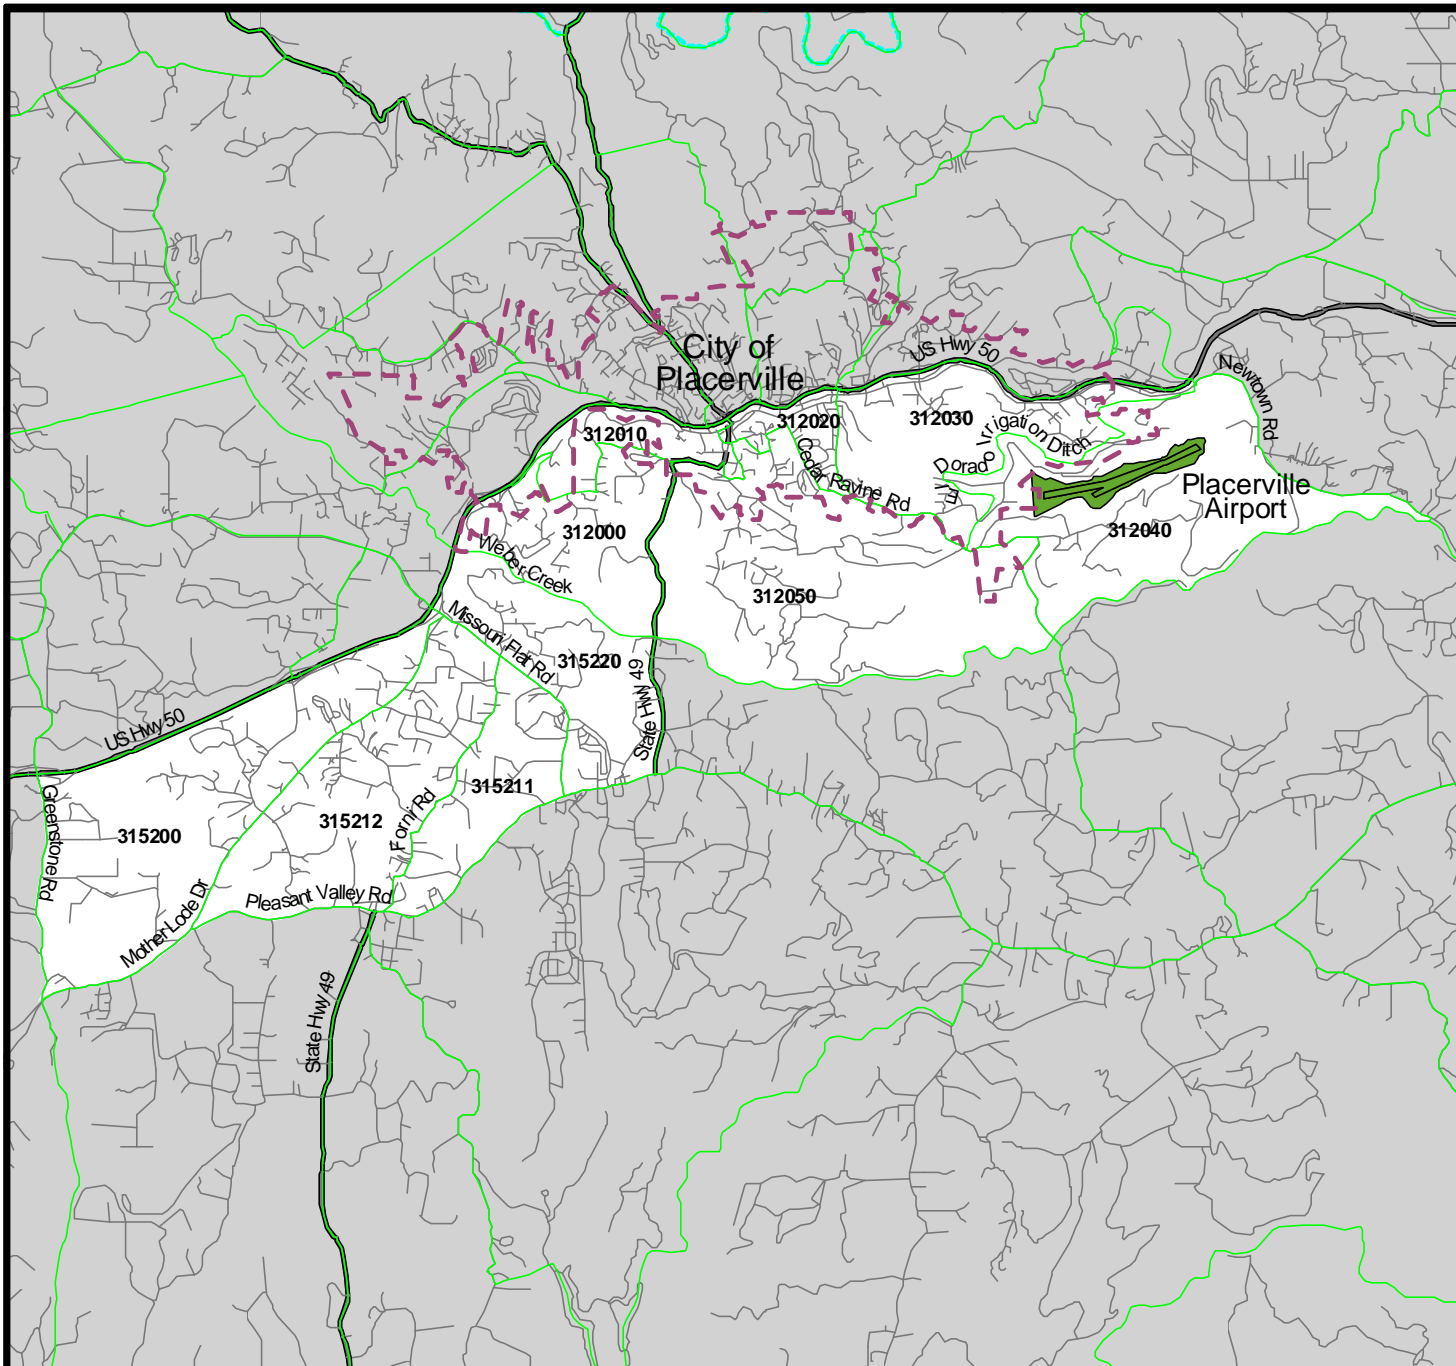

Regional Analysis District 91

South Placerville

El Dorado County

Note: Regional Analysis District boundaries do not match city limits.

- City Limits
- Railroad
- County Lines
- Water Features
- Roads
- Minor Zones