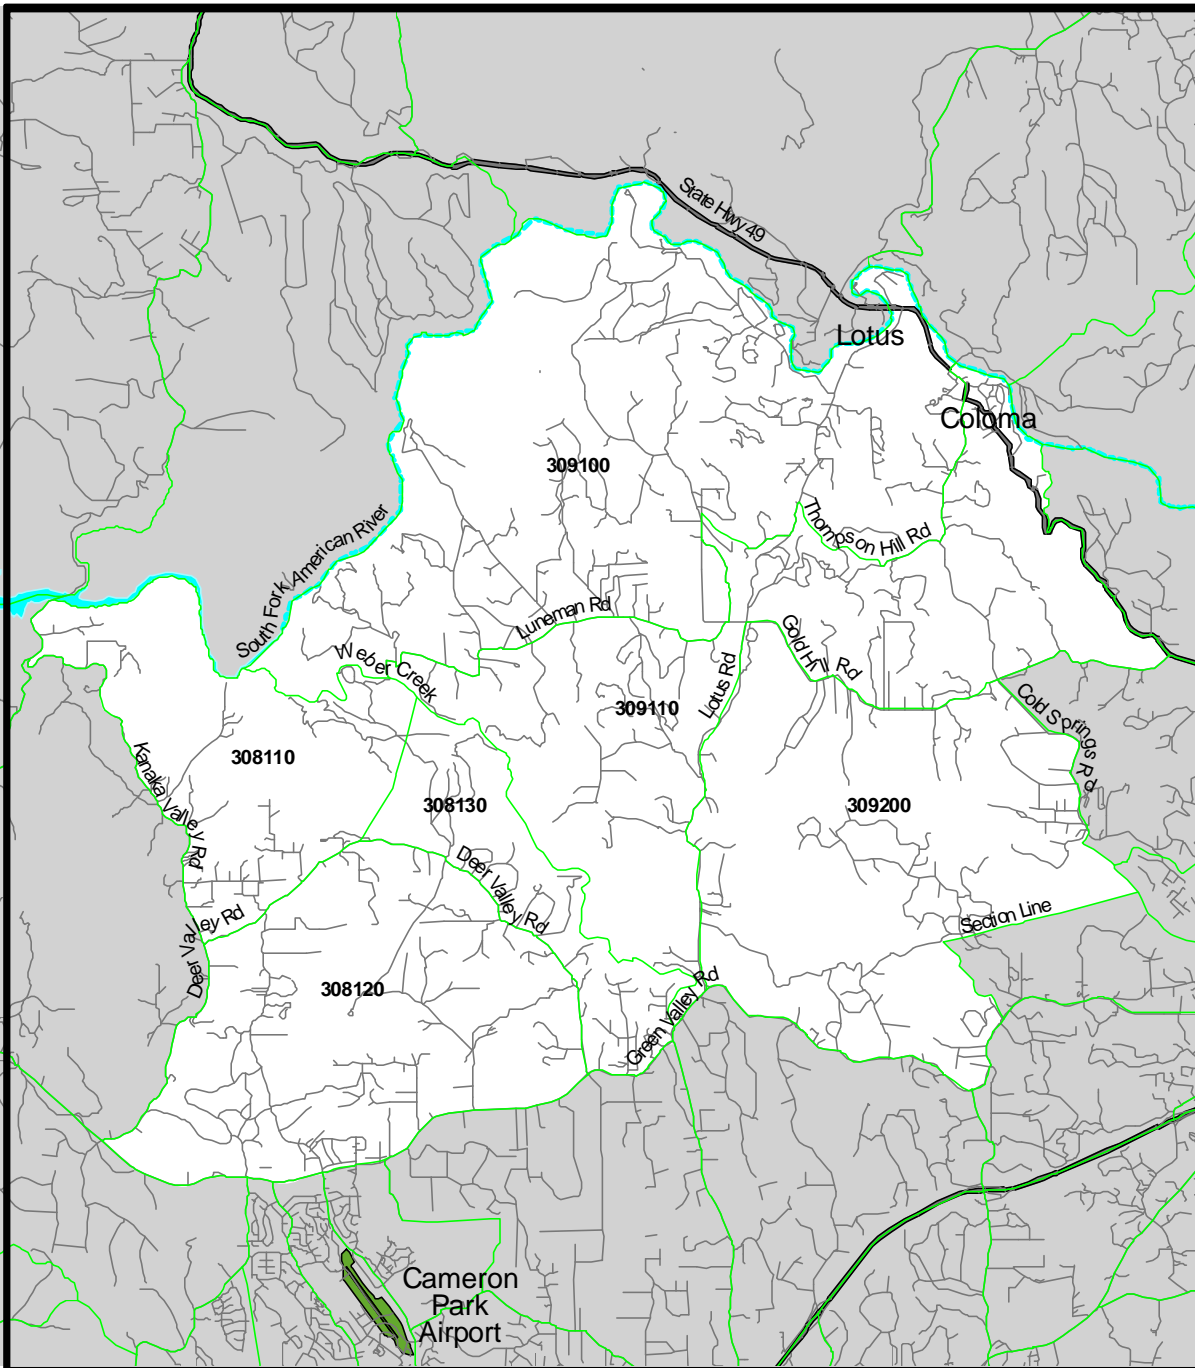

El Dorado County

Projection data not available for Tahoe Basin Area.
No data for City of South Lake Tahoe.

Cameron Park - Shingle Springs

El Dorado County

-  City Limits
-  Railroad
-  County Lines
-  Water Features
-  Roads
-  Minor Zones

Coloma-Lotus

El Dorado County

-  City Limits
-  Railroad
-  County Lines
-  Water Features
-  Roads
-  Minor Zones

Diamond Springs

El Dorado
County

-  City Limits
-  Railroad
-  County Lines
-  Water Features
-  Roads
-  Minor Zones

-  City Limits
-  Railroad
-  County Lines
-  Water Features
-  Roads
-  Minor Zones

El Dorado Hills

El Dorado County

-  City Limits
-  Railroad
-  County Lines
-  Water Features
-  Roads
-  Minor Zones

Georgetown

Tahoe Basin

El Dorado County

- City Limits
- Railroad
- County Lines
- Water Features
- Roads
- Minor Zones

Note : Scale does not apply to inset map.