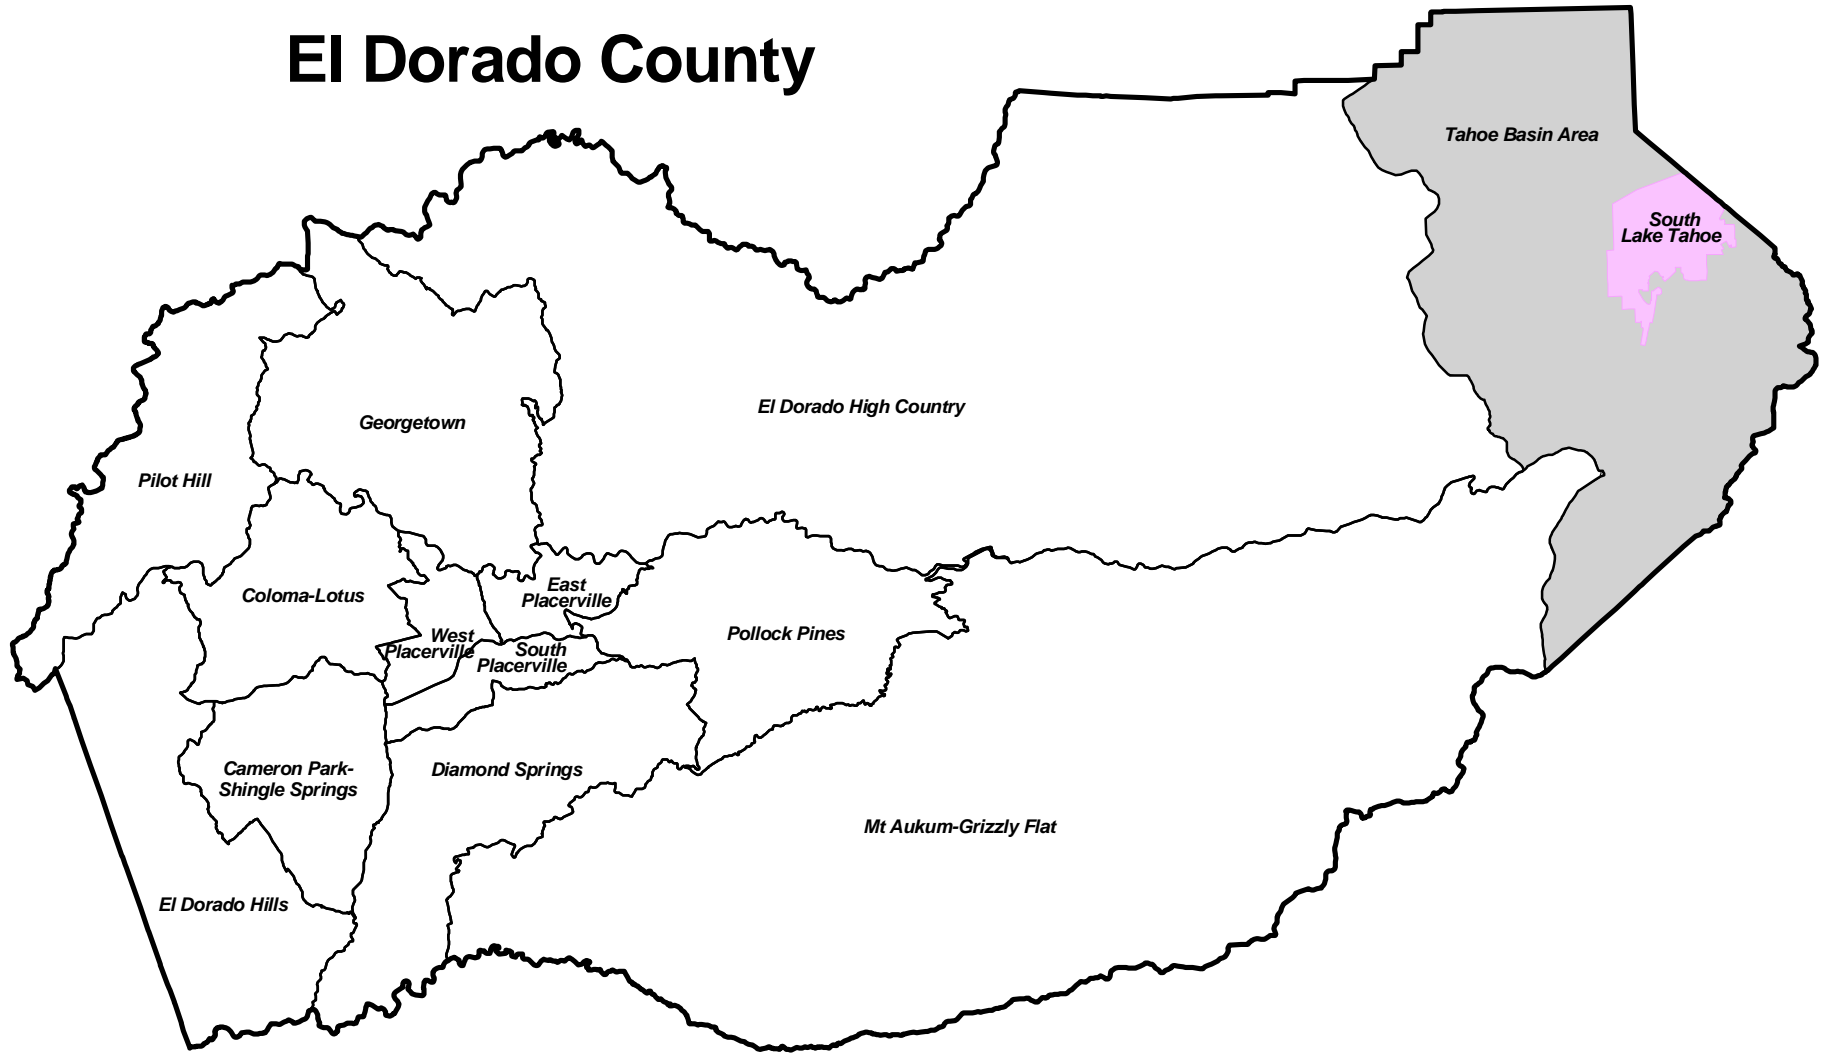

El Dorado County

Projection data not available for Tahoe Basin Area.
No data for City of South Lake Tahoe.

Cameron Park - Shingle Springs

El Dorado County

-  City Limits
-  Railroad
-  County Lines
-  Water Features
-  Roads
-  Minor Zones

Coloma-Lotus

El Dorado County

-  City Limits
-  Railroad
-  County Lines
-  Water Features
-  Roads
-  Minor Zones

Diamond Springs

El Dorado
County

-  City Limits
-  Railroad
-  County Lines
-  Water Features
-  Roads
-  Minor Zones

-  City Limits
-  Railroad
-  County Lines
-  Water Features
-  Roads
-  Minor Zones

El Dorado Hills

El Dorado County

-  City Limits
-  Railroad
-  County Lines
-  Water Features
-  Roads
-  Minor Zones

Georgetown

Tahoe Basin

El Dorado County

- City Limits
- Railroad
- County Lines
- Water Features
- Roads
- Minor Zones

Note : Scale does not apply to inset map.