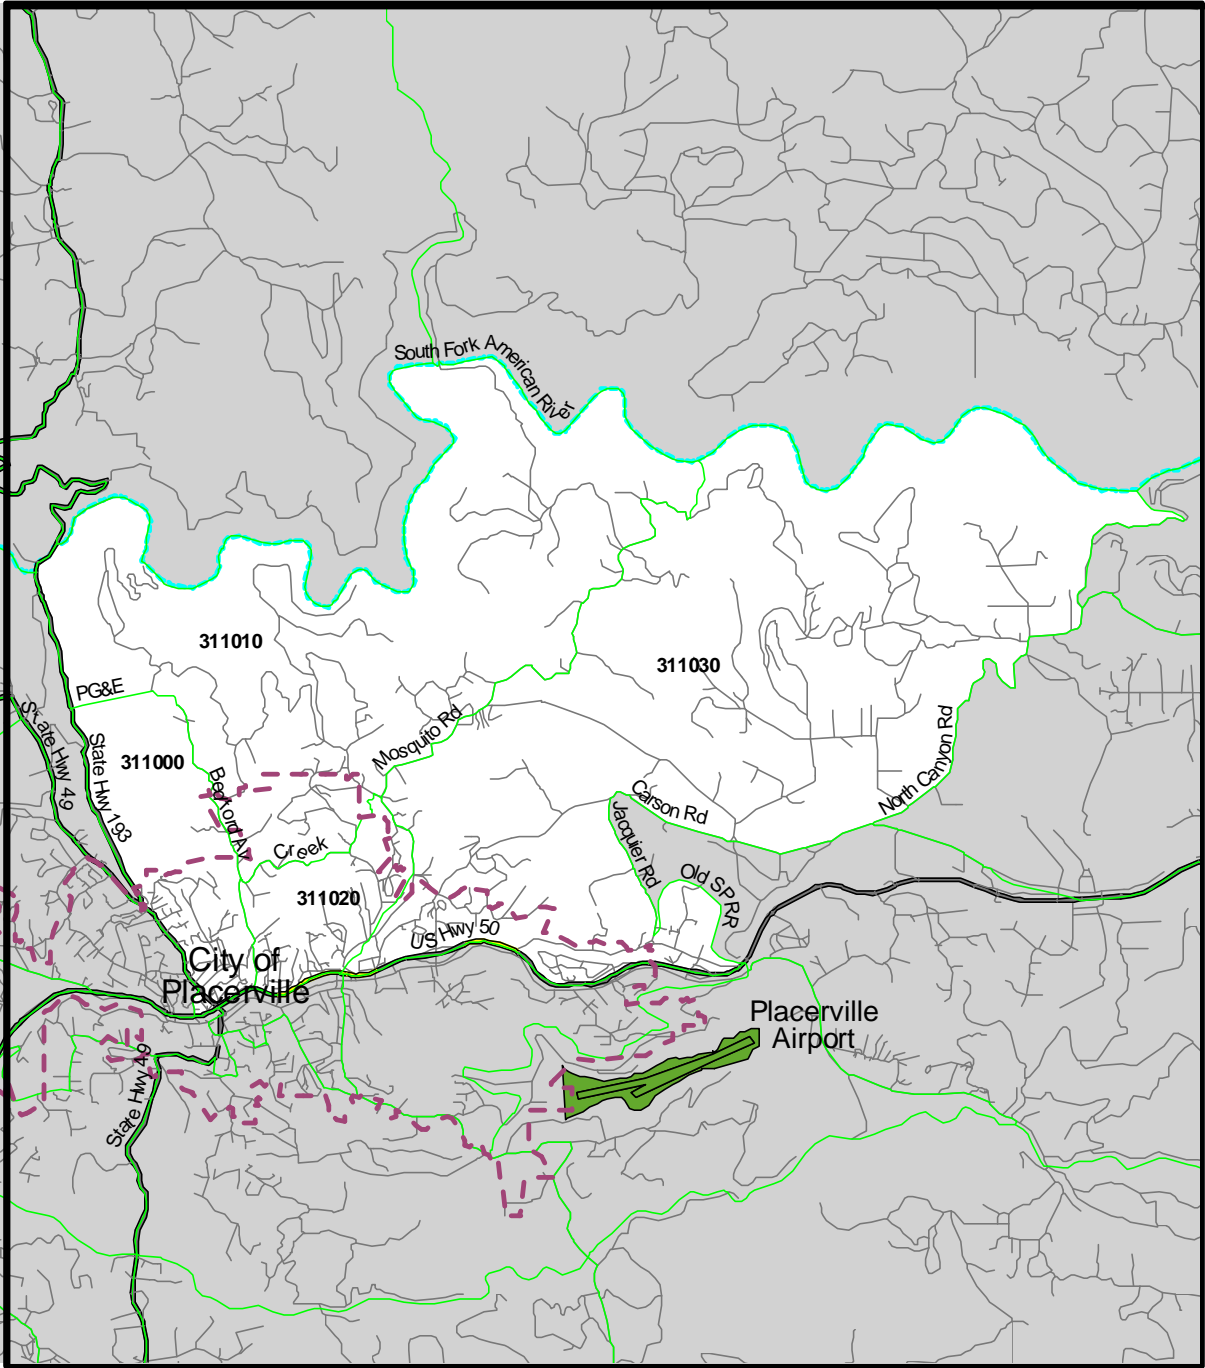

East Placerville

El Dorado County

Note: Regional Analysis District boundaries do not match city limits.

- City Limits
- Railroad
- County Lines
- Water Features
- Roads
- Minor Zones