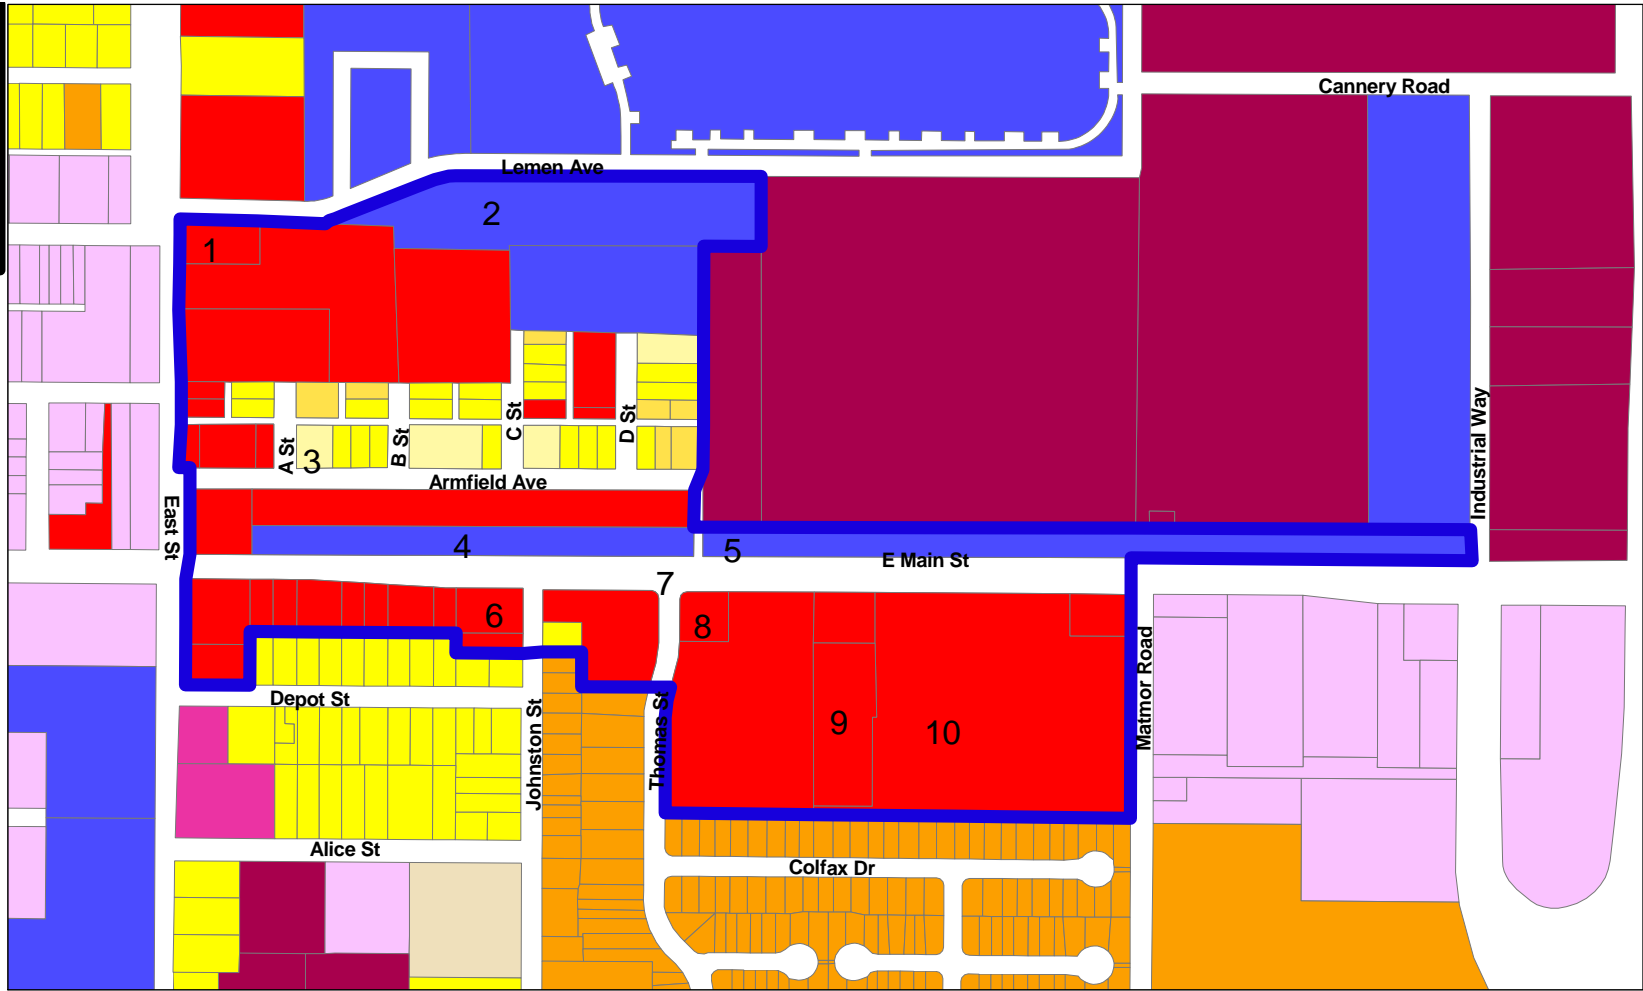

Site Context Photos East Main Study Area

1 - Old cannery and adjacent vacant land, on Southeast corner of Lemen & East

2 - Park, South of Lemen

3 - Residential area, North of Armfield

4 - Looking West along Yolo Short Line tracks, just West of Johnston

5 - Looking East along Yolo Short Line tracks, East of Thomas

6 - Dumars Nursery

7 - Looking East on Main from Thomas

8 - Vacant parcel at Thomas & Main

9 - Grocery outlet & hardware stores

10 - Vacant retail; formerly K-Mart