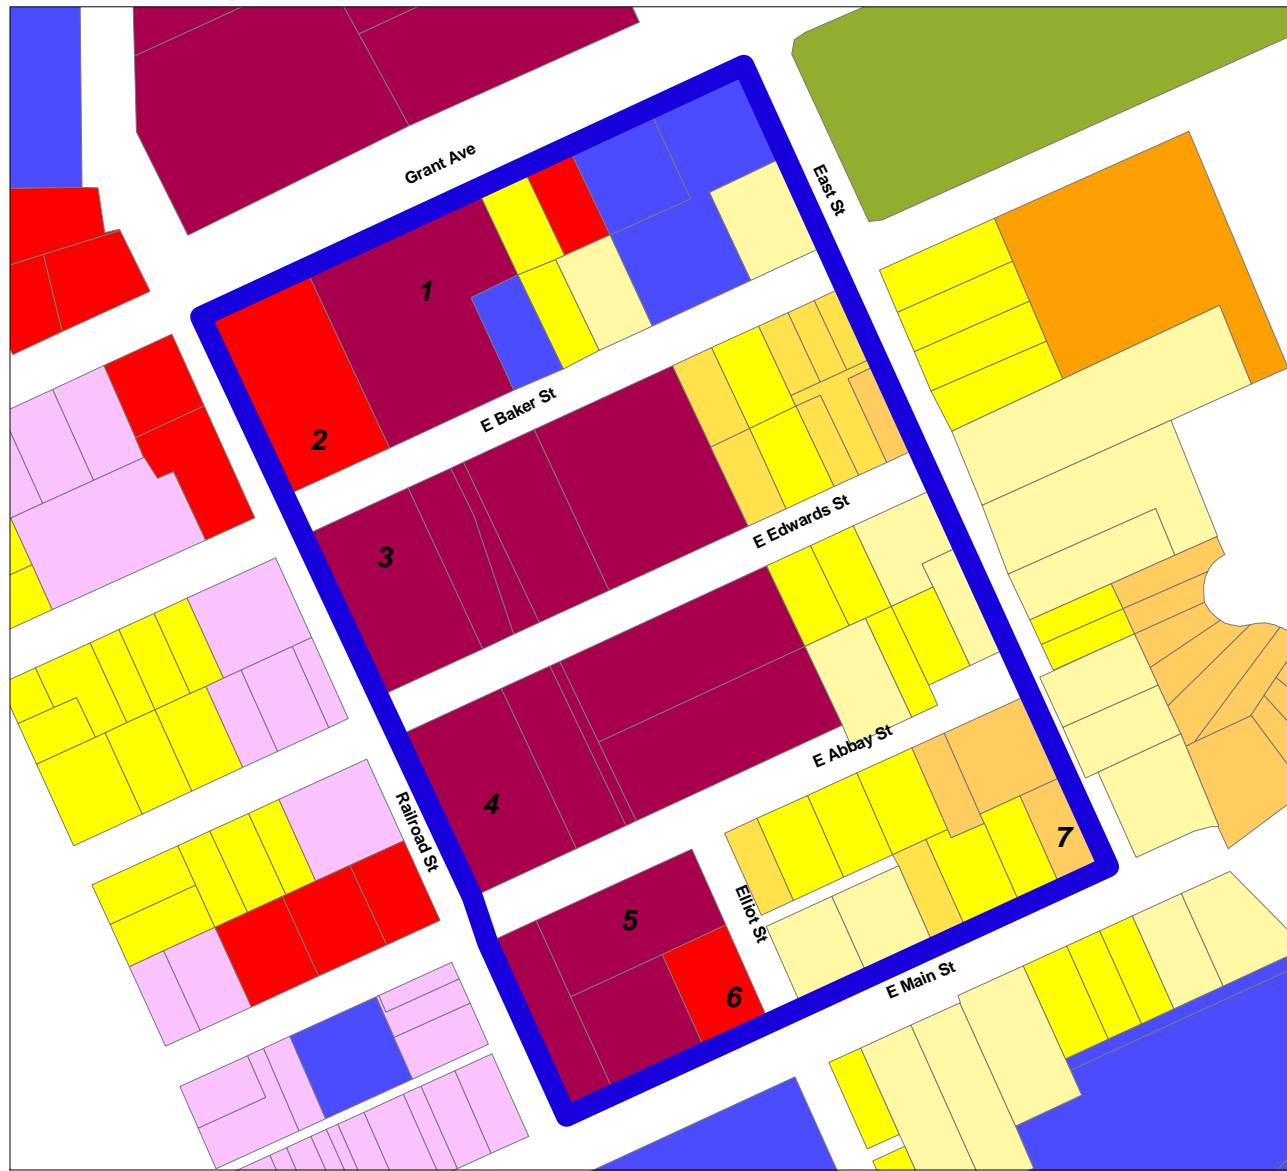

Site Context Photos

Downtown Winters Study Area

1 - Mariani Nut Company

2 - Car wash @ Baker & Railroad

3 - Parking lot fo Mariani employees

4 - Vacant lot/parking on Railroad between Edwards & Abbey

5 - Warehouse, adjacent to parking & vacant lots

7 - Coffee shop @ Main & Elliot

2 - Multi-family housing on corner of East & Main