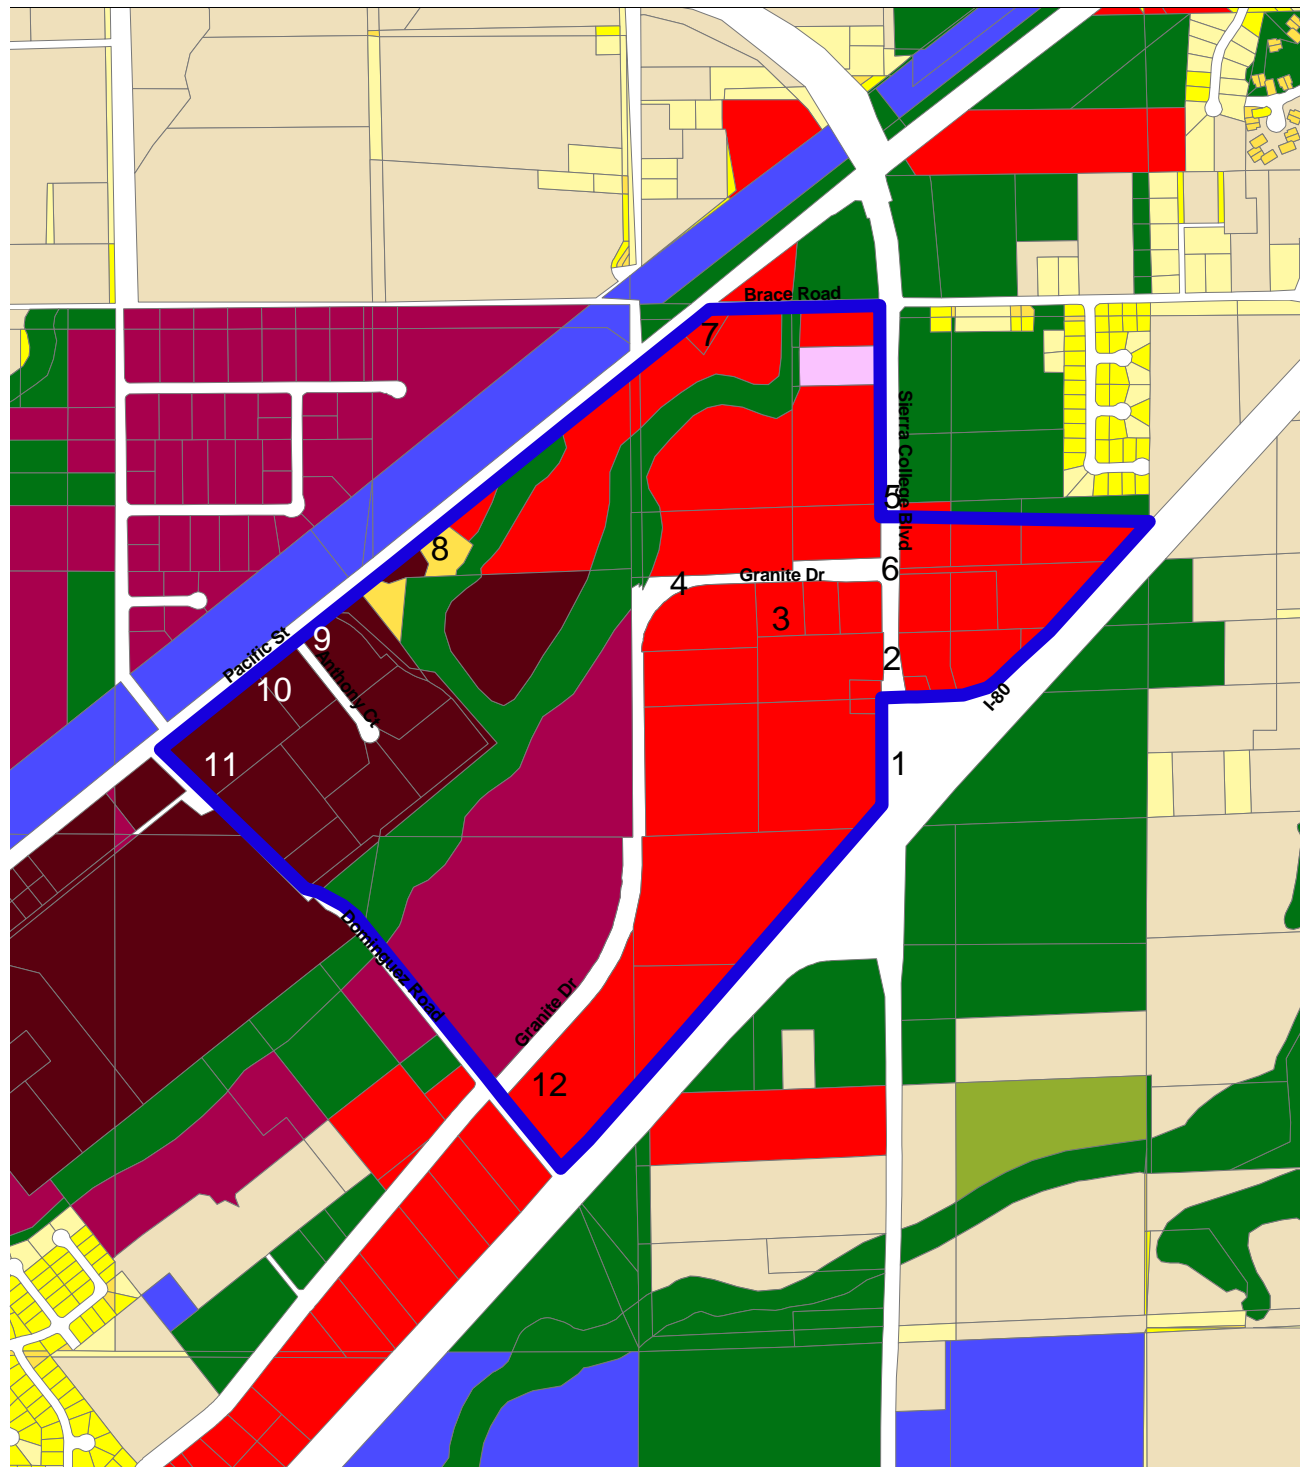

Site Context Photos Rocklin East Study Area

1 - Gas and food stop at the Sierra College interchange off of Interstate 80

2 - Retail strip looking North along Sierra College Boulevard

3 - Open Space on both sides of North Granite Drive

4 - Looking East on Granite Drive towards Sierra College Boulevard

5 - Looking North on Sierra College Boulevard with office complexes on the left

6 - Commercial uses at the intersections of Sierra College Boulevard and Granite Drive

7 - Motorcycle shop on Pacific Street

8 - Single Family and Mobilehome residential looking Southwest on Pacific Street

9 - Industrial complex at the intersection of Pacific Street and Anthony Court

10 - Commercial and Industrial park on Pacific Street

11 - Meeks Lumber Building Center

12 - Antique Plaza on Granite Drive