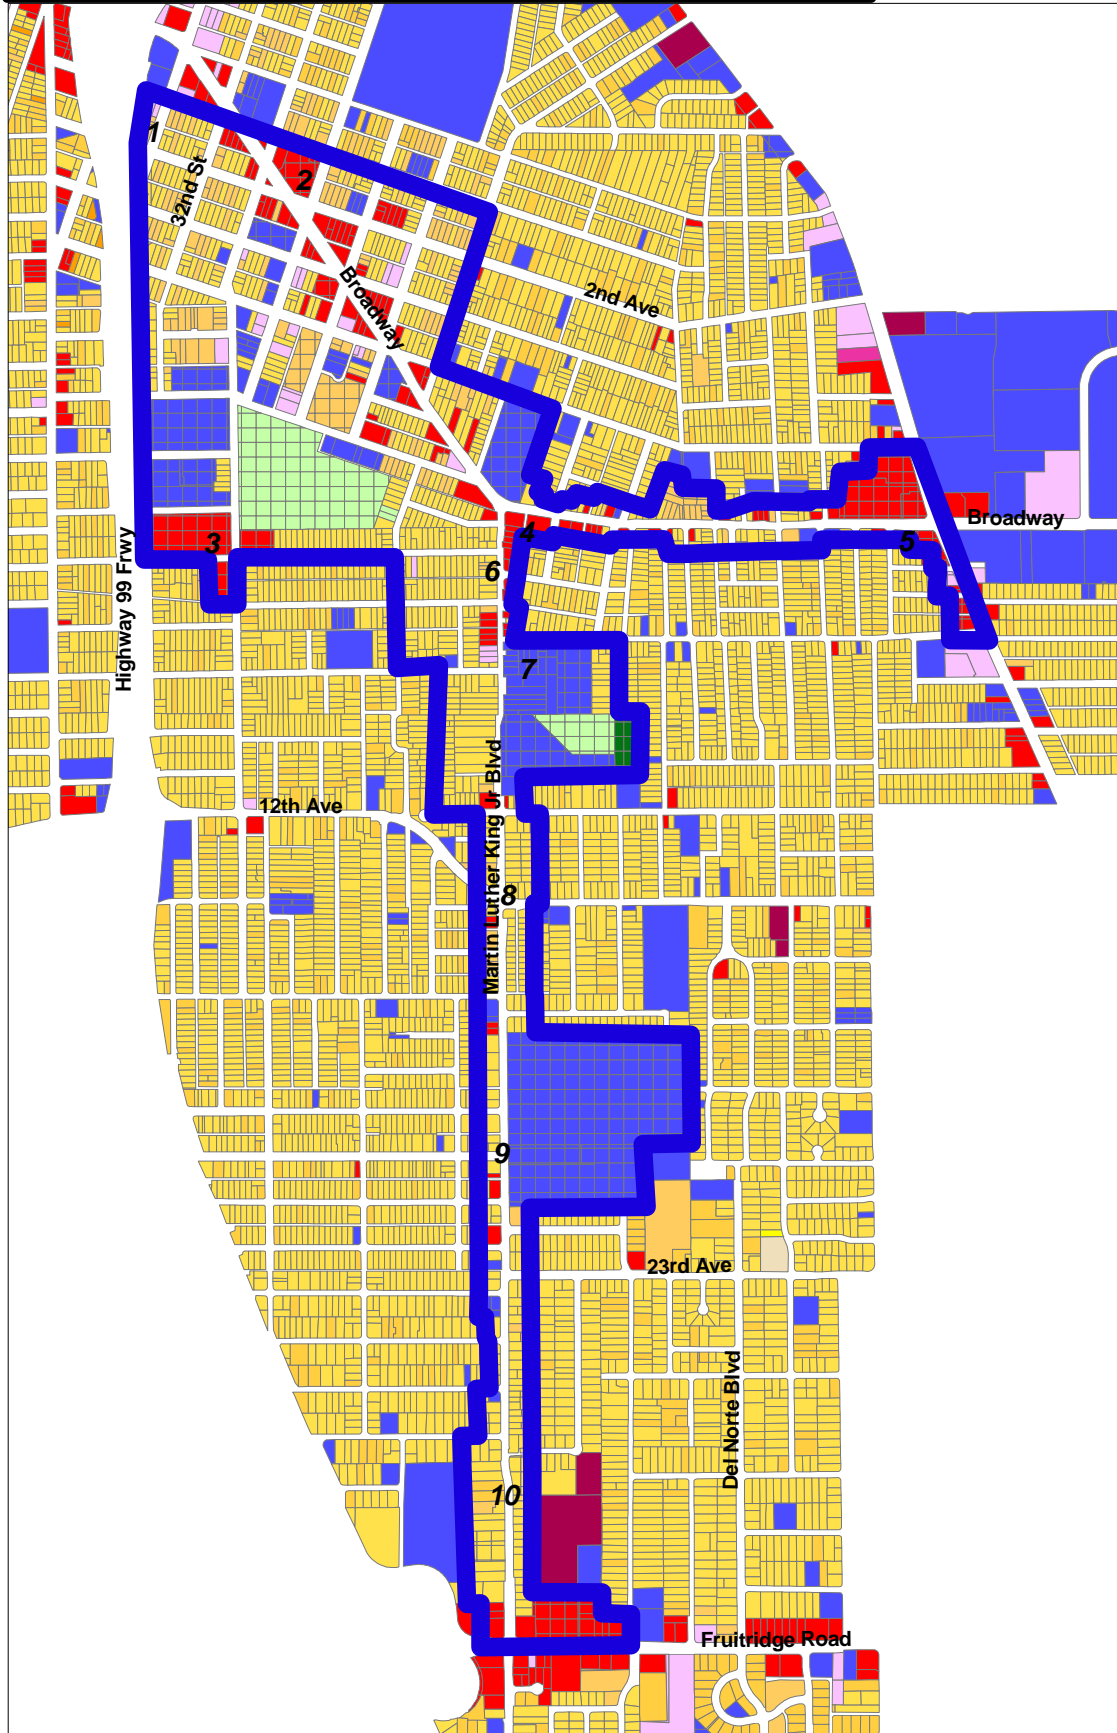

# Site Context Photos Oak Park Study Area

1 - Vacant lot at 2nd & Alhambra

2 - Vacant lot on Broadway between 33rd & 34th

3 - Bakery outlet at corner of 6th & 33rd

4 - Vacant lot at the corner of Broadway & 39th, across from continuation school

5 - Vacant lot at the corner of San Diego & Broadway

6 - Vacant lot & adjacent buildings at Martin Luther King Jr Blvd & 7th

7 - Oak Park Community Center @ MLK Jr & 9th

8 - Vacant lot @ MLK Jr & 12th/14th

9 - Vacant lot & adjacent housing, across from Christian Brothers High School

10 - Vacant lot near south end of study area, on MLK Jr Blvd