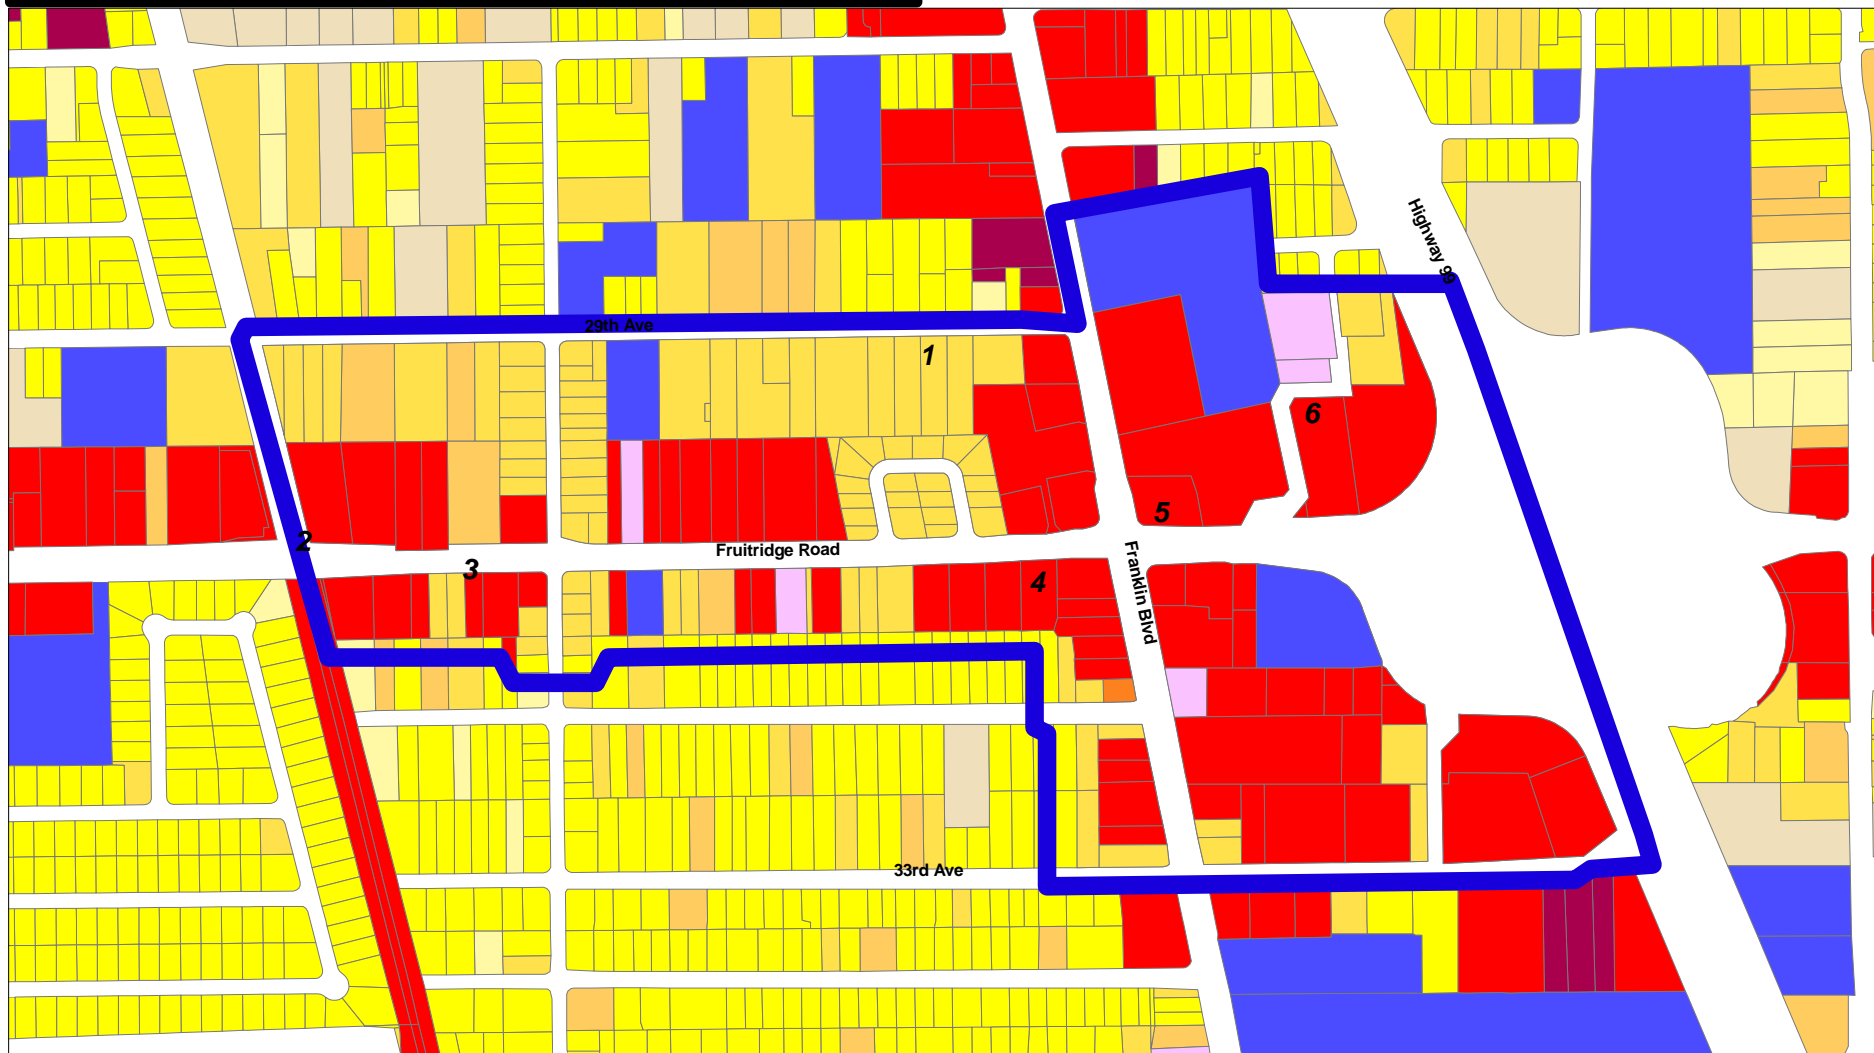

Site Context Photos Fruitridge Study Area

1 - Vacant lot on South side of 29th Ave

2 - New Light Rail Station at Fruitridge;
adjacent to Union Pacific tracks

3 - View looking East along Fruitridge Rd,
East of UP tracks

4 - Parking & adjacent vacant lot,
Fruitridge Rd, West of Franklin

5 - Vacant lot on Northeast corner
of Fruitridge & Franklin

6 - Vacant lot on 34th St,
North of Fruitridge