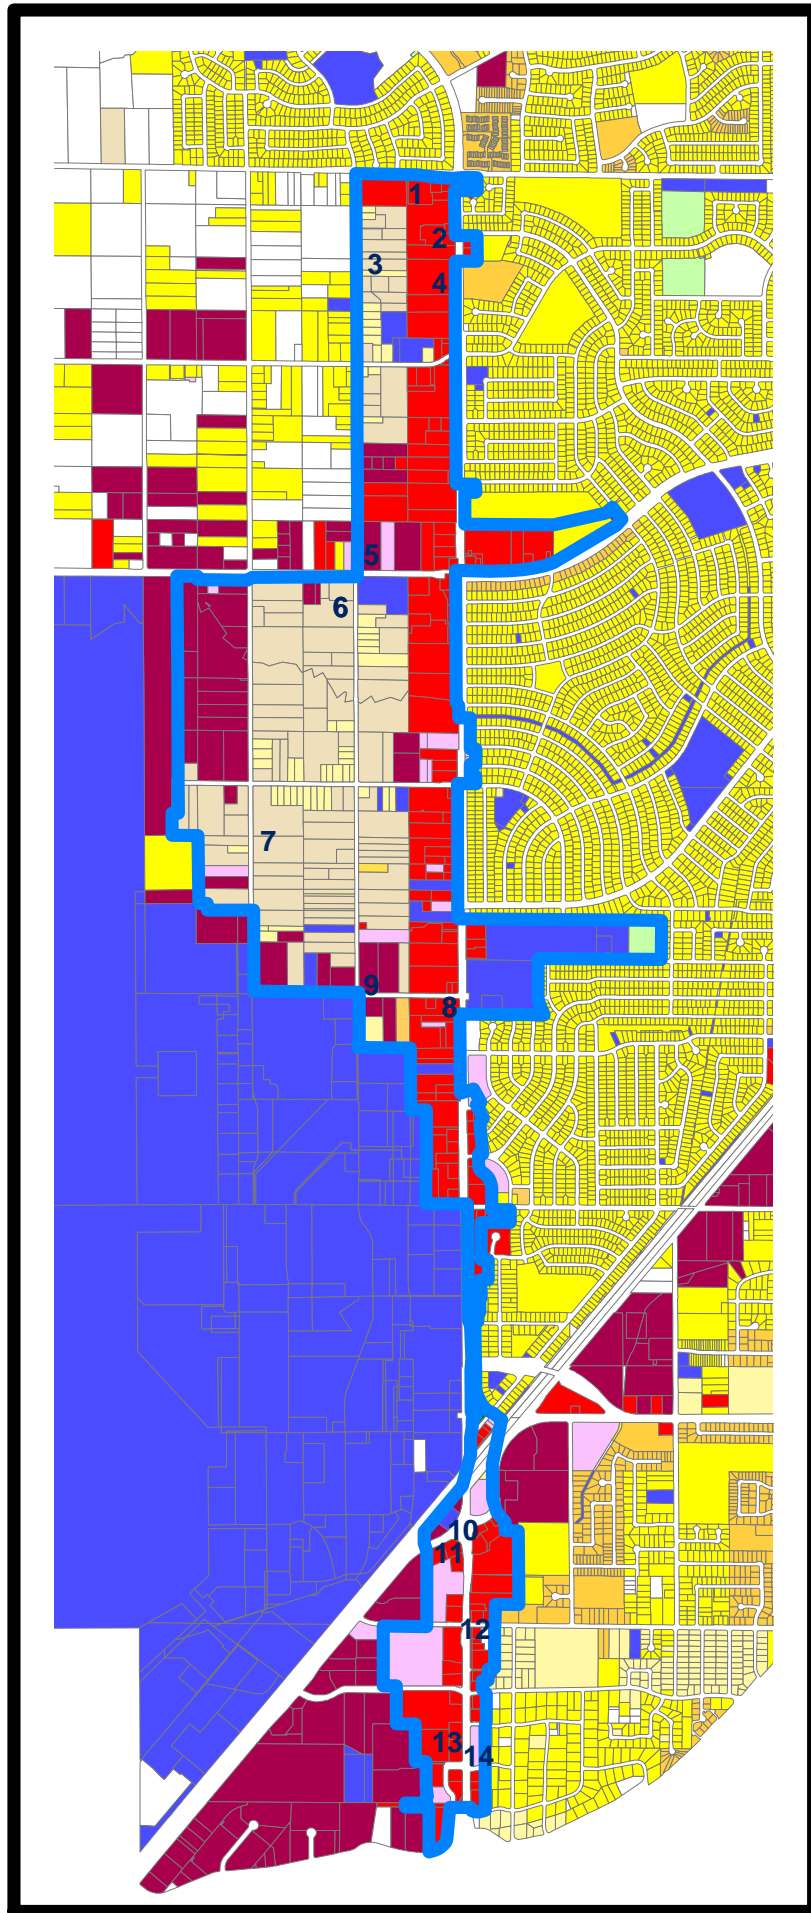

## McClellan AFB/Watt Av Site

1 - Retail Center on SouthWest corner of U/Antelope/Watt intersection

3 - Rural Residential area on 34th St Between Q & U

5 - Vacant land on Northeast corner of Elkhorn & 34th

7 - Rural Residential on 32nd St near I St, looking East

9 - Commercial area @ Watt & E St, looking South

12 - North along Watt @ Myrtle Av

2 - Retail center on Watt, South of U St/Antelope Rd

4 - Vacant lot on Watt bounded by Commercial areas to the North & South

6 - Vacant land on Southwest corner of Elkhorn & 34th

8 - Commercial strip near Watt & E St

10 - Roseville Rd/Watt intersection from Southwest corner

11 - Vacant land on Southwest corner of Watt & Roseville Rd

13 - Regional Commercial @ Watt & Orange Grove, looking West

14 - Commercial area at Watt & Orange Grove