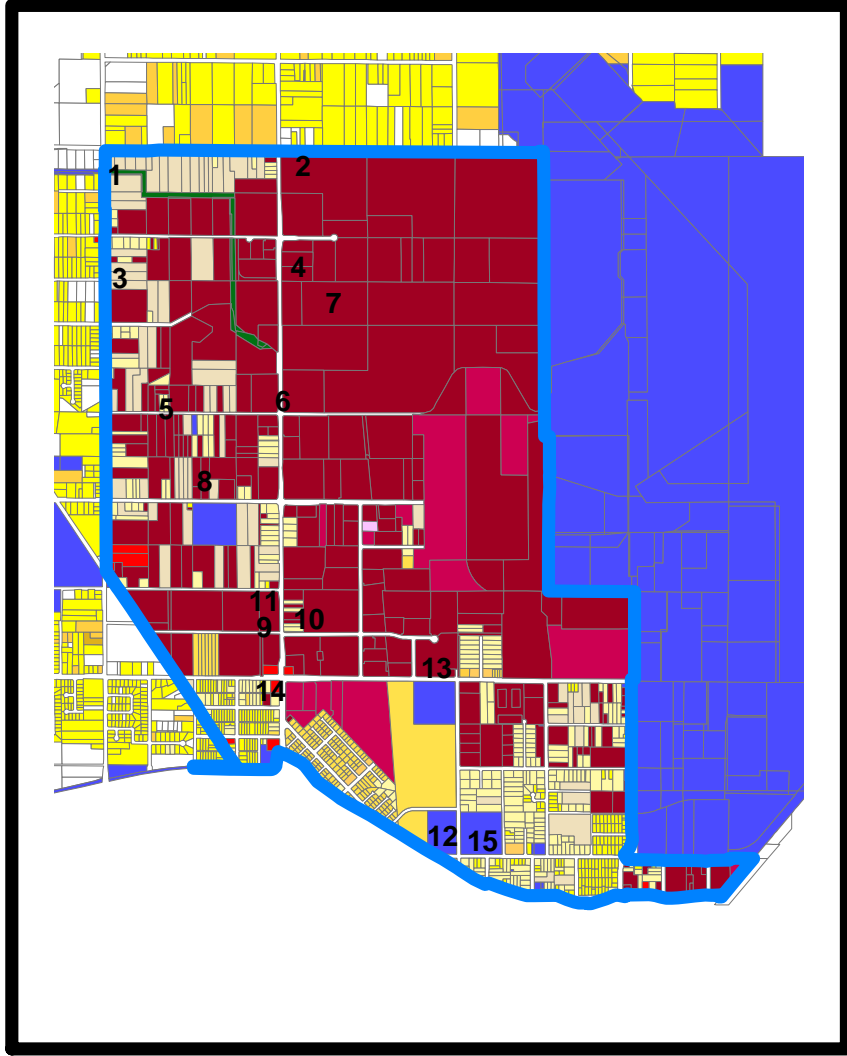

Site Context Photos Robla/McClellan Site

1 - Looking South along Dry Creek Rd from Ascot Ave

3 - Looking East from Dry Creek across Rural residential land

5 - Looking East along Santa Ana Ave from Dry Creek Rd

8 - View of Elementary School on Main, facing Southeast

11 - Church on Raley Blvd, bounded by single family housing

14 - Looking North on Raley Blvd at Bell Ave intersection

2 - Looking Northeast from Raley Blvd across vacant land

4 - North view along Raley from Vinci Ave intersection

7 - East View across vacant land, McClellan AFB hangers beyond field

6 - Looking East on Main at Raley Blvd intersection

9 - Rural Residential lot on Raley Blvd