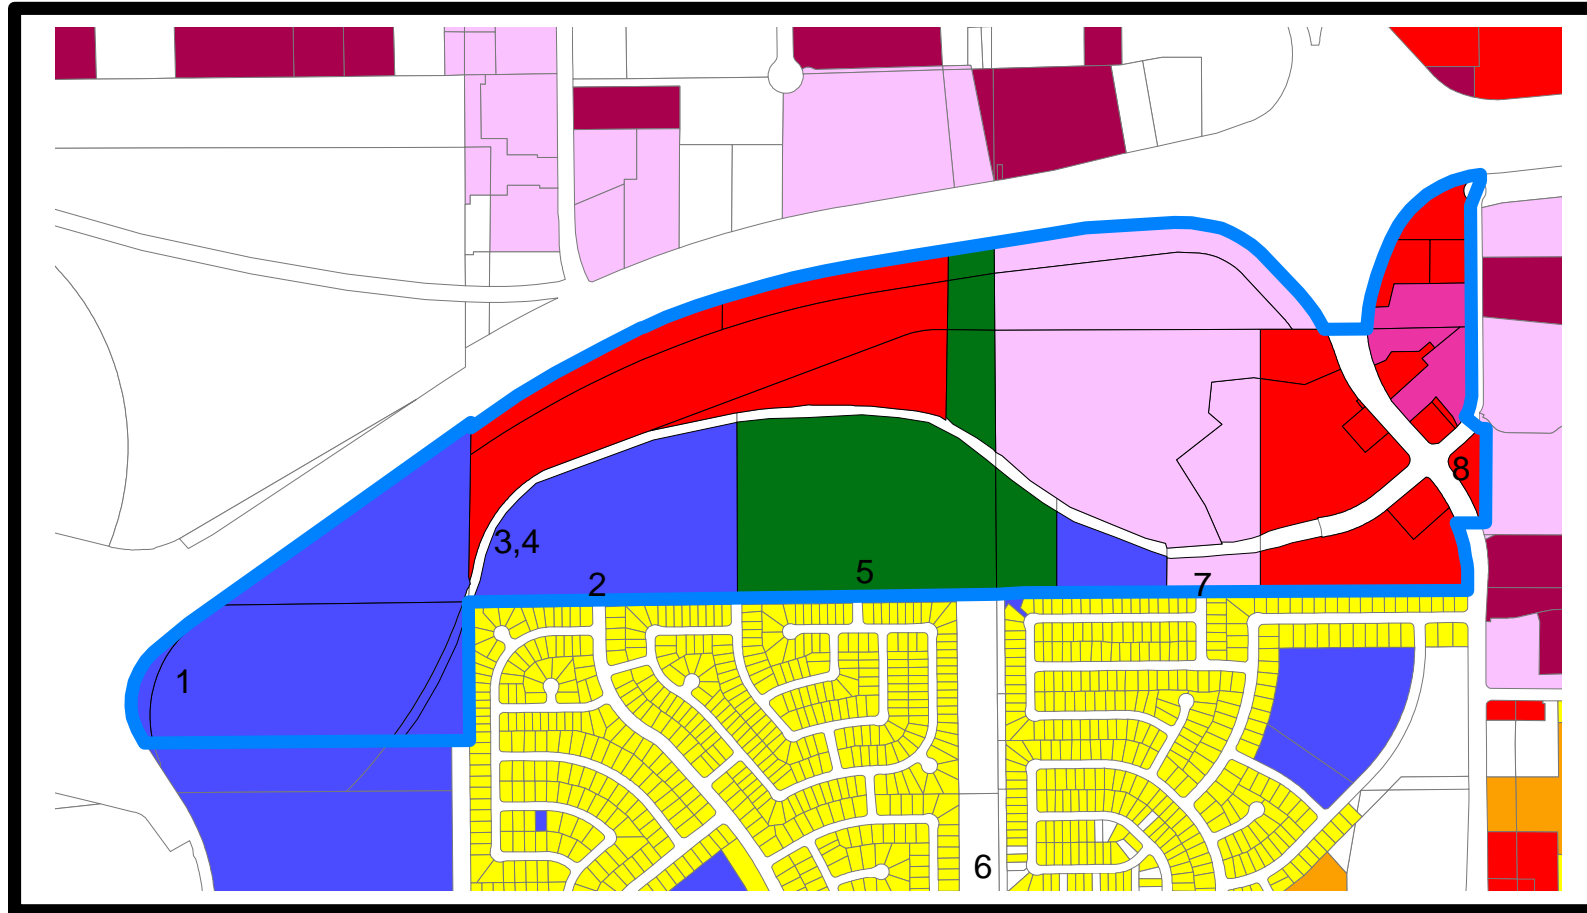

Site Context Photos Northgate / I-80 Site

1 - Vacant lot adjacent to Natomas High School, looking Northeast across Truxel Rd

2 - Vacant lot as seen looking Northeast from Bridgeford Dr

3 - Drainage channel just north of area of Single Family Homes

4 - Perimeter fence on North levee of drainage channel

5 - Vacant land north of Single Family Homes; Northgate Blvd businesses in distance

8 - North view of businesses along Northgate, South of I-80 interchange

7 - East end of vacant lot as seen from Laurelglen Dr, looking Northeast toward Northgate Blvd

6 - Transmission line corridor/open space between residential areas; from San Jaun looking North to study area