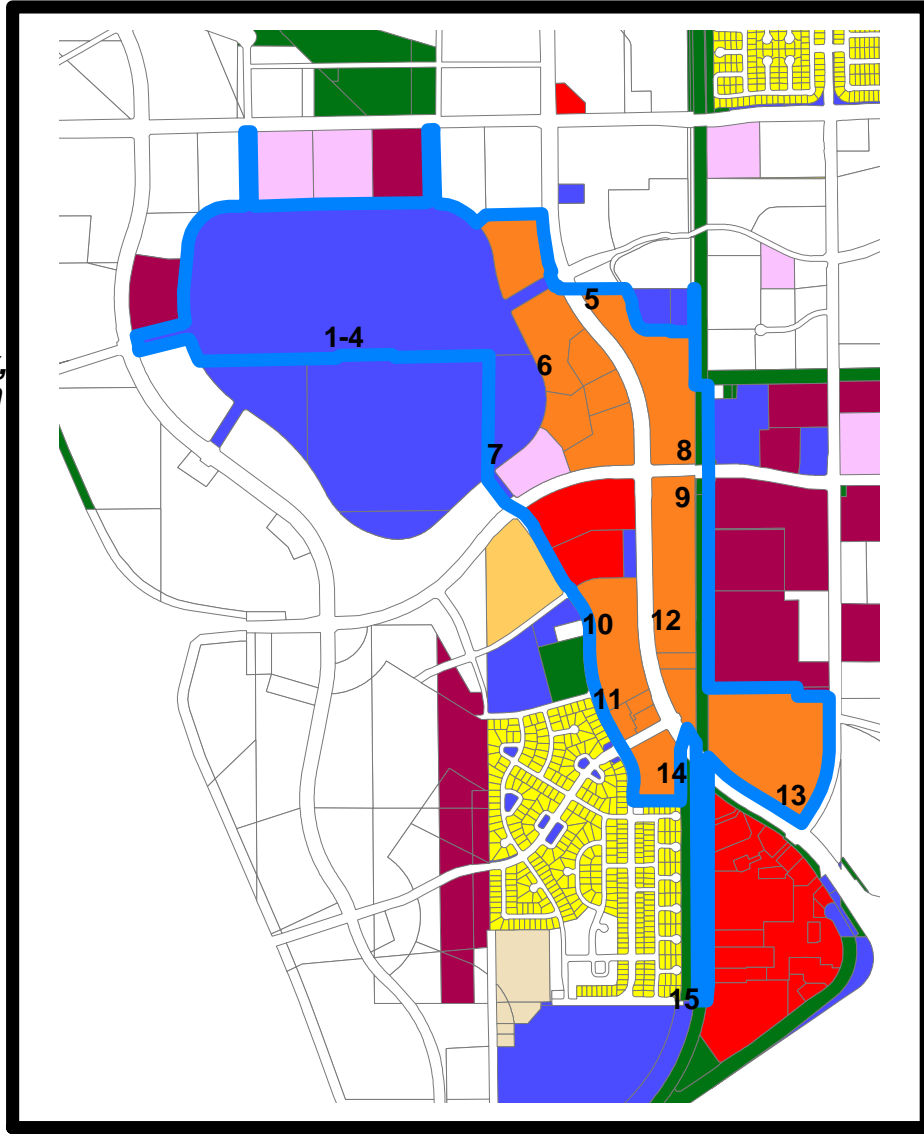

Site Context Photos Arena/Truxel Site

1 - Northwest lot of Arena complex, Del Paso & Relentless intersection in distance

3 - View of lot north of Arena complex, facing Del Paso

5 - Truxel @ Terracina, looking Southeast at multi-family housing

7 - Southeast Arena gate on left, Sports Pkwy businesses on right

10 - Innovator @ Arena, looking North; multi-family housing on left

13 - North along Truxel @ Gateway Park Blvd

2 - Abandoned stadium foundation, North of Arco Arena

4 - Northeast lot of complex, Del Paso & Truxel in distance

6 - Eastern perimeter of Arena perimeter along Sports Pkwy

9 - Arena Blvd @ canal, looking South

12 - North across vacant lot, Truxel @ Natomas Crossing Dr

15 - North across irrigation canal between residential area & Natomas Marketplace

8 - Multi-family housing, looking North across Arena Blvd @ canal

11 - North along Innovator @ Natomas Crossing Dr

14 - North from atop levee, looking at Natomas Crossing Dr