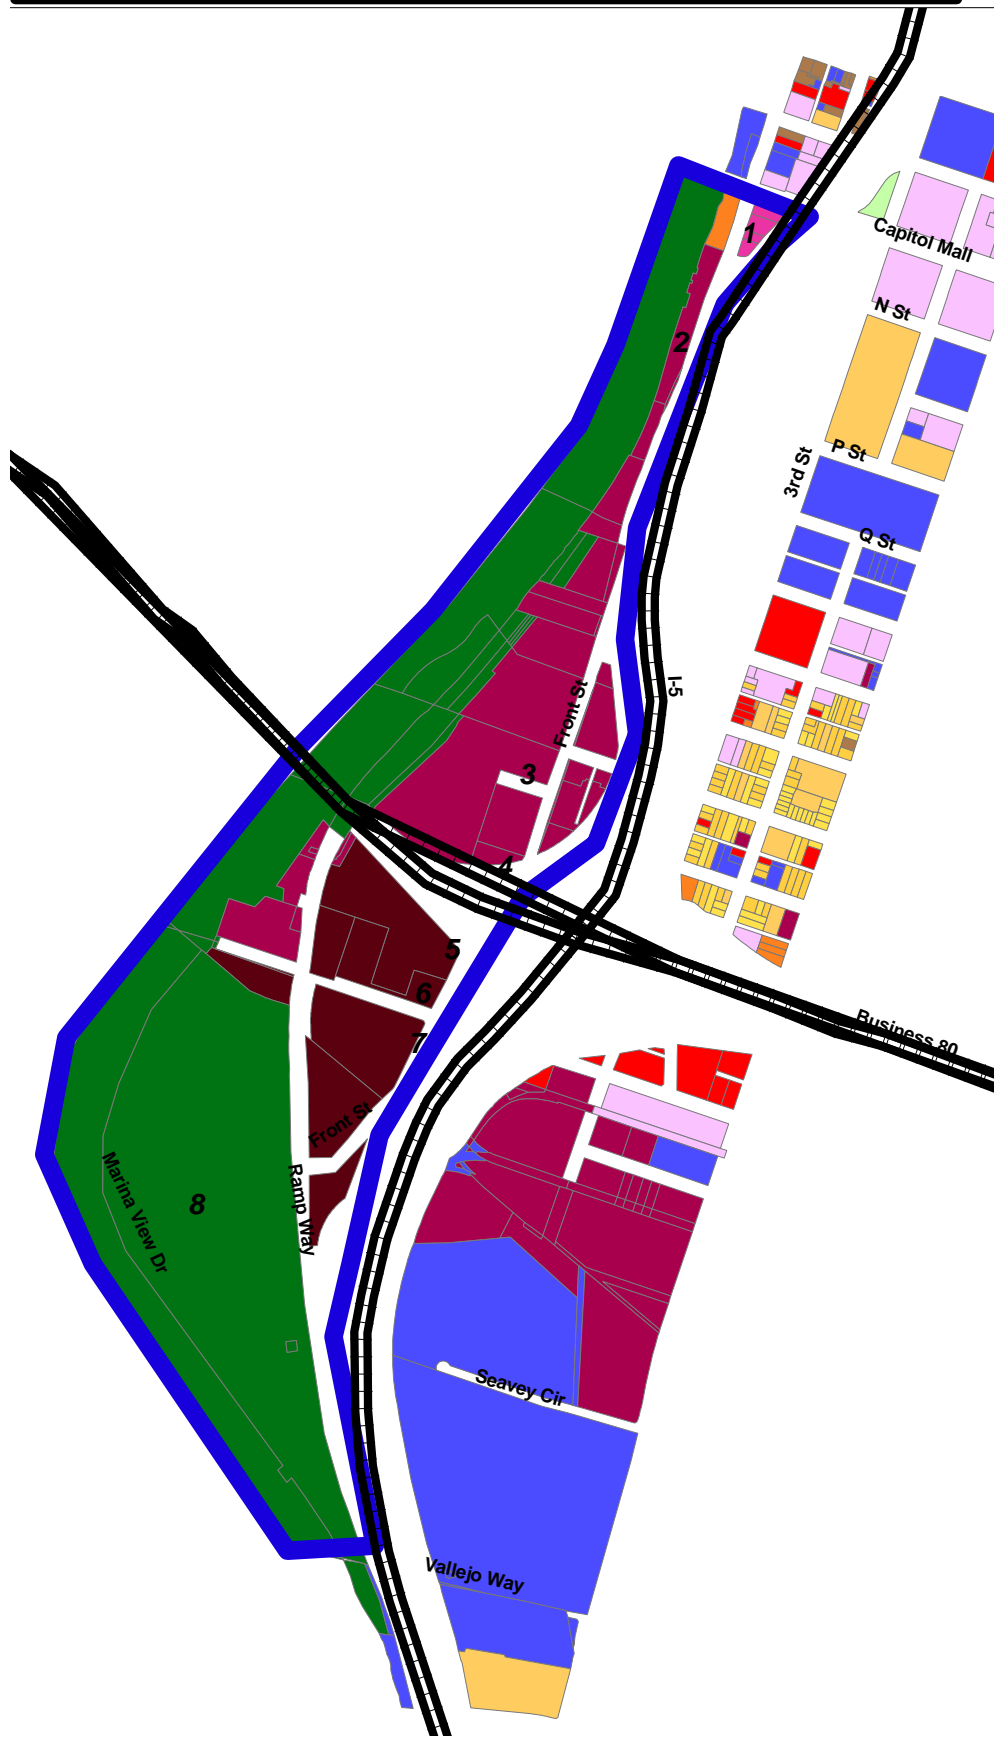

Site Context Photos Riverfront Study Area

1 - New Embassy Suites overlooking I-5 & Old Sacramento; Tower Bridge on left edge

2 - Riverwalk, looking South; Sacramento River is off the right edge of photo

3 - Looking South toward vacant parcels near Towe Ford Museum

4 - Looking Southwest @ vacant lot behind Towe Ford Museum; freeway interchange in background

5 - Chevron Terminal gate

6 - Looking Northwest @ Chevron gate from Front Street

7 - Looking Southwest toward City Police horse barn

8 - Miller Park Marina