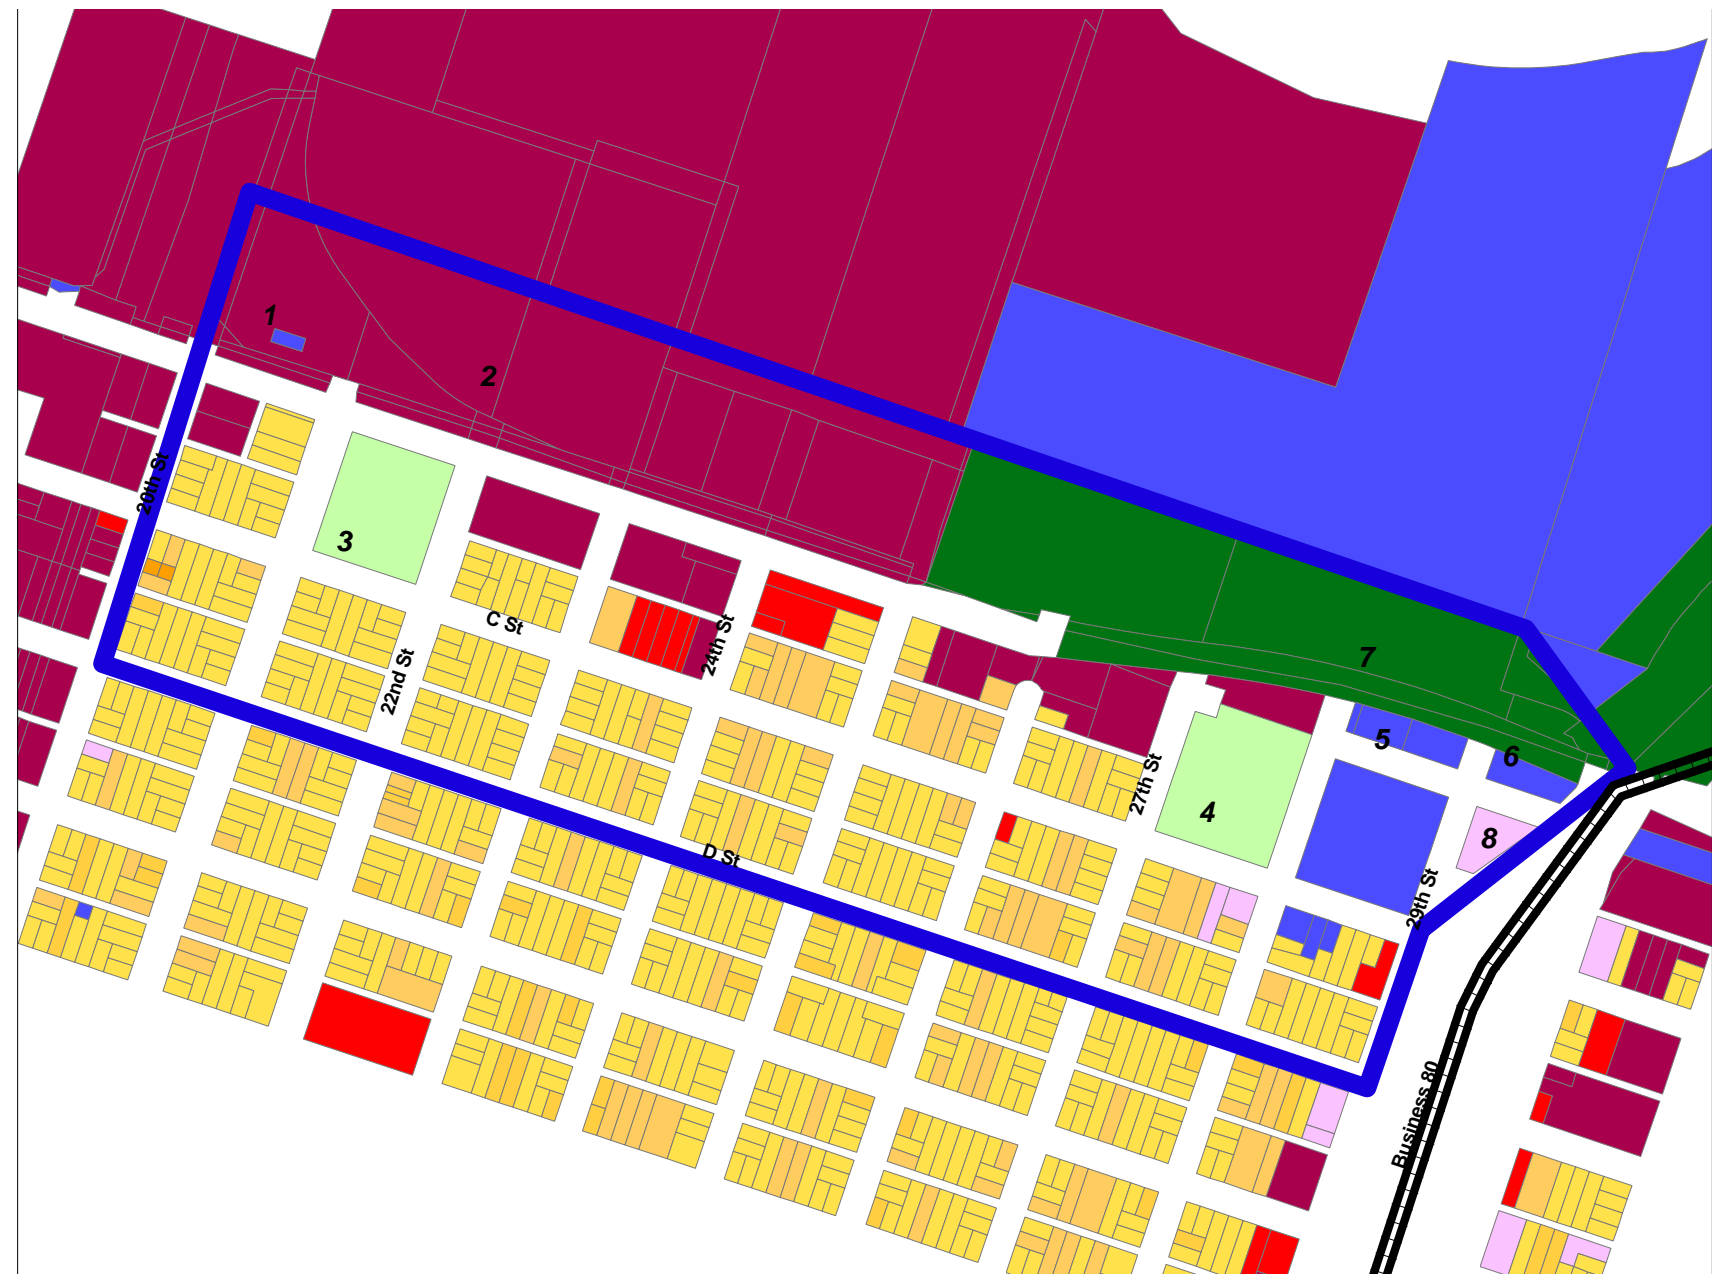

Site Context Photos

C Street Corridor Study Area

1 - Blue Diamond facility

2 - Union Pacific tracks, looking West toward Railyards

3 - Grant Park, from 'C' & 21st

4 - Washington Park, from 'B' & 27th

5 - 'B' Street Theatre Company

6 - CalTrans yard @ 'B' & 28th

7 - Entrance to Sutter's Landing Park

8 - New office construction