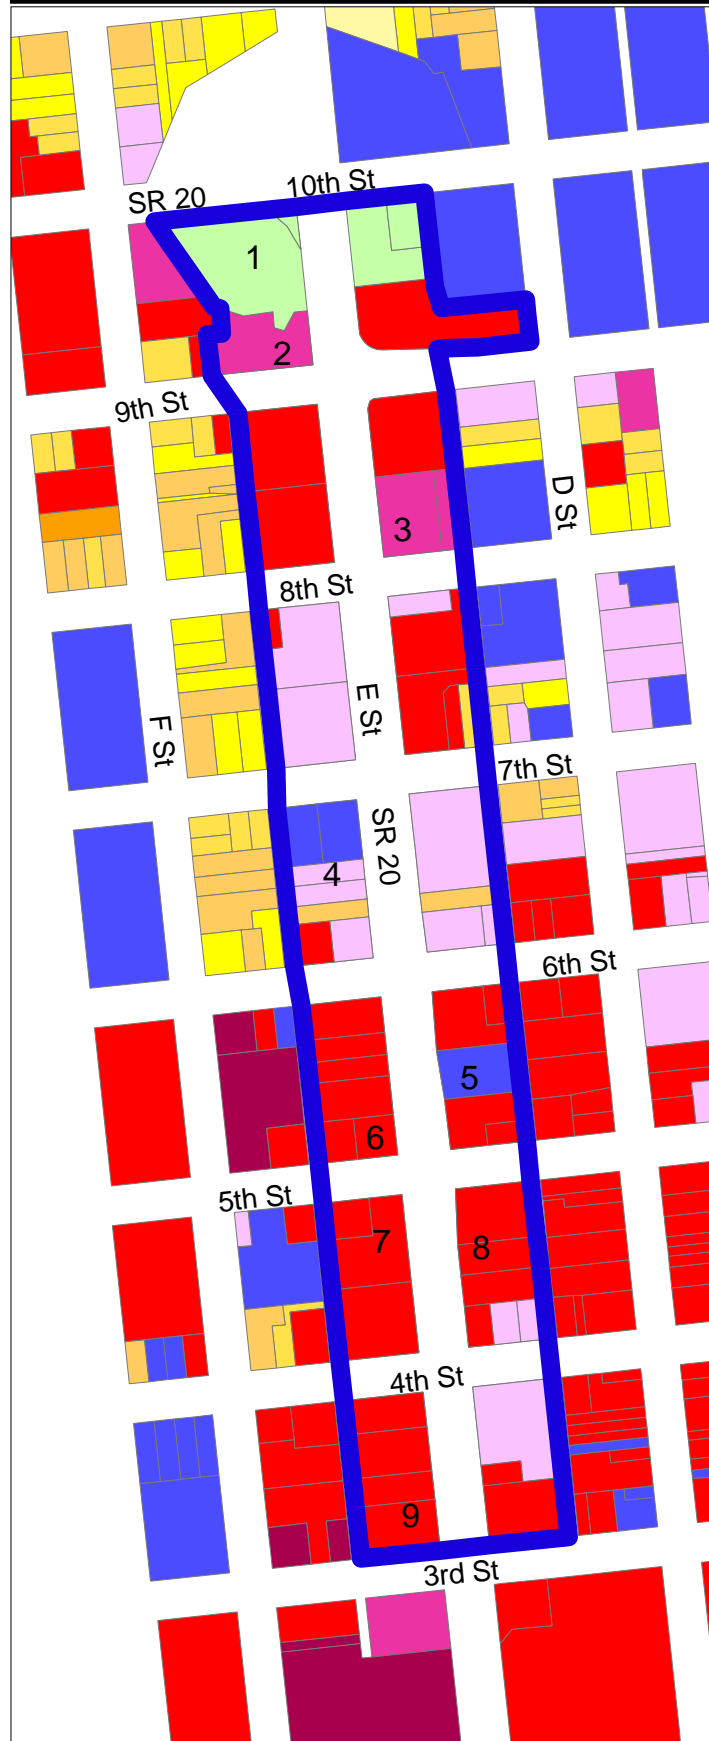

Site Context Photos E Street Study Area

1 - Park on Southwest corner of 10th and E Streets, along State Route 20

2 - Motel at intersection of 9th and E streets, adjacent to park

3 - Motel, adjacent to convenience store of E Street

4 - Vacant land between clinic and Arts Center

5 - Historic (& vacant) State Theatre on E Street between 5th & 6th

6 - Gas station & garage on Northwest corner of 5th & E Streets

7 - Furniture store & other retail in historic buildings on West side of E Street between 4th & 5th

8 - Vacant Hotel Marysville, at 5th & E Streets

9 - Drive-thru coffee shop and parking lot on Southwest corner of study area, looking Northeast across study area