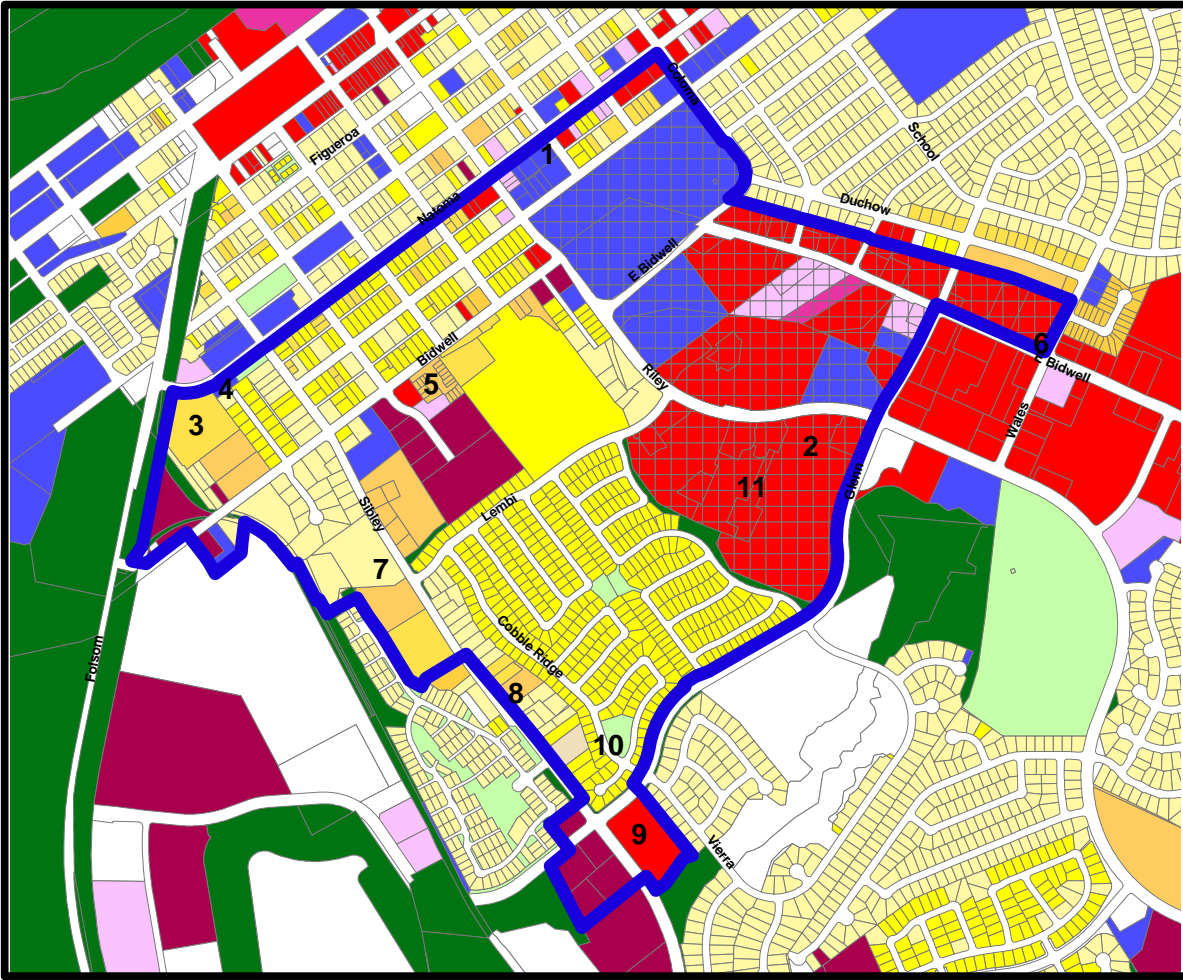

Site Context Photos Folsom Site

1 - Church at corner of Scott & Natoma

2 - Bowling Alley on Riley,
West of Glenn

3 - Mobile home park
@ corner of Folsom & Natoma

4 - Historic cemetery & park,
facing Southwest on Natoma @ Sibley

5 - Apartments, looking South
from Bidwell

6 - East Bidwell at Wales,
looking Northwest toward Glenn

7 - Vacant land, looking West from Sibley
near Emerald Stone

8 - Apartments on Sibley @ Brilliance,
surrounded by single family residential

9 - Vacant land at the corner of Glenn & Sibley,
looking Northwest toward intersection

10 - New single family homes and adjacent park,
looking North on Cobble Ridge

11 - Large retail center
at Glenn & Riley