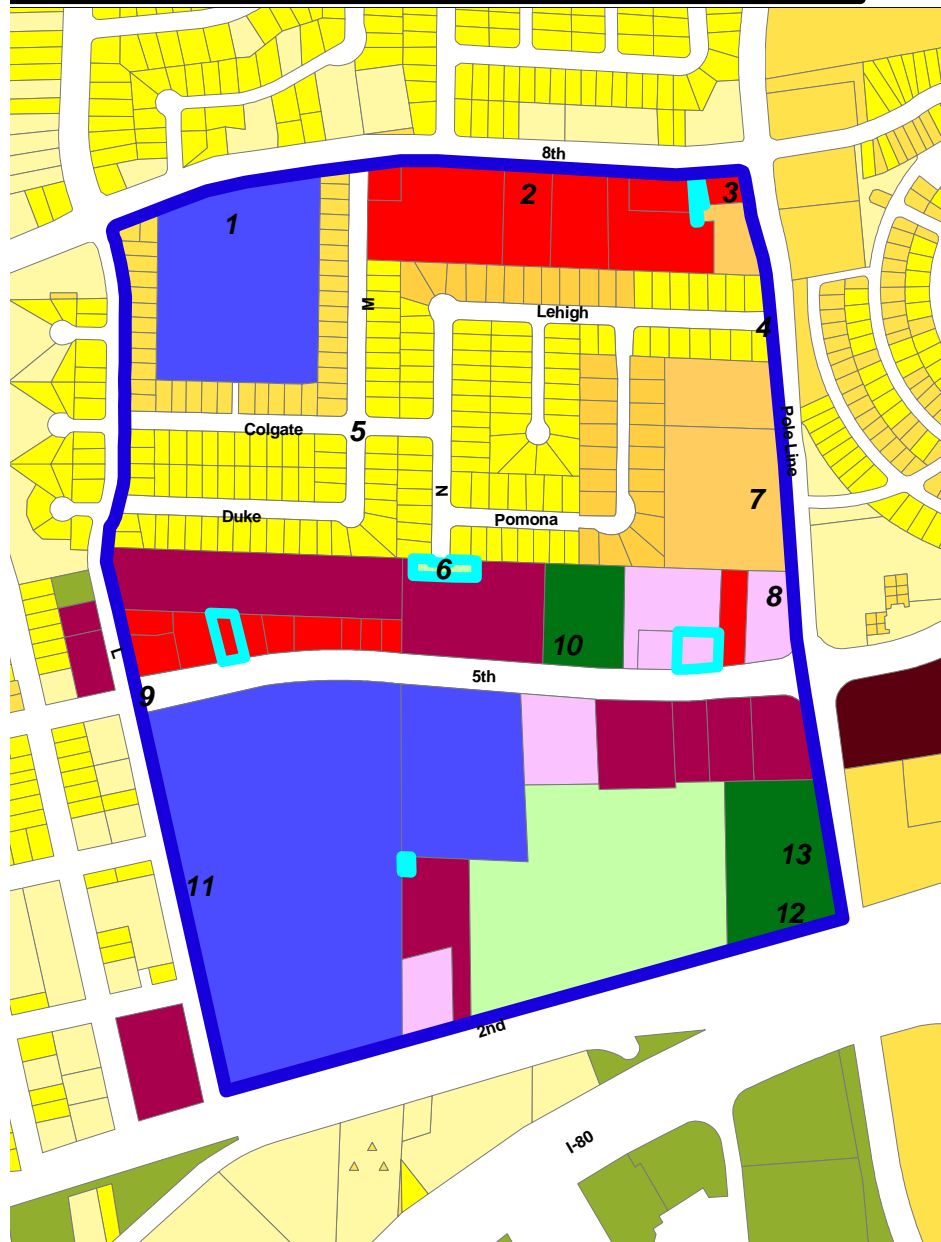

Site Context Photos Davis South

1 - Elementary school, looking South from 8th

2 - Retail under renovation, looking Southwest from 8th

3 - Convenience store, bounded by multi-family housing and offices

4 - Looking West from Pole Line toward single family residential area

5 - Rotary intersection in residential area, looking North at M & Colgate

6 - Park at Southern terminus of N St, looking West

7 - Multi-family housing, looking Northwest from Pole Line, North of 5th

8 - Looking West at DMV office at Pole Line & 5th

9 - Looking East on 5th from L

10 - Community garden adjacent to City corporation yard

11 - PG&E dispatch yard

12 - Looking West from Pole Line across park & open space toward adjacent railroad tracks

13 - Looking North from 2nd across open space toward warehouses/office space