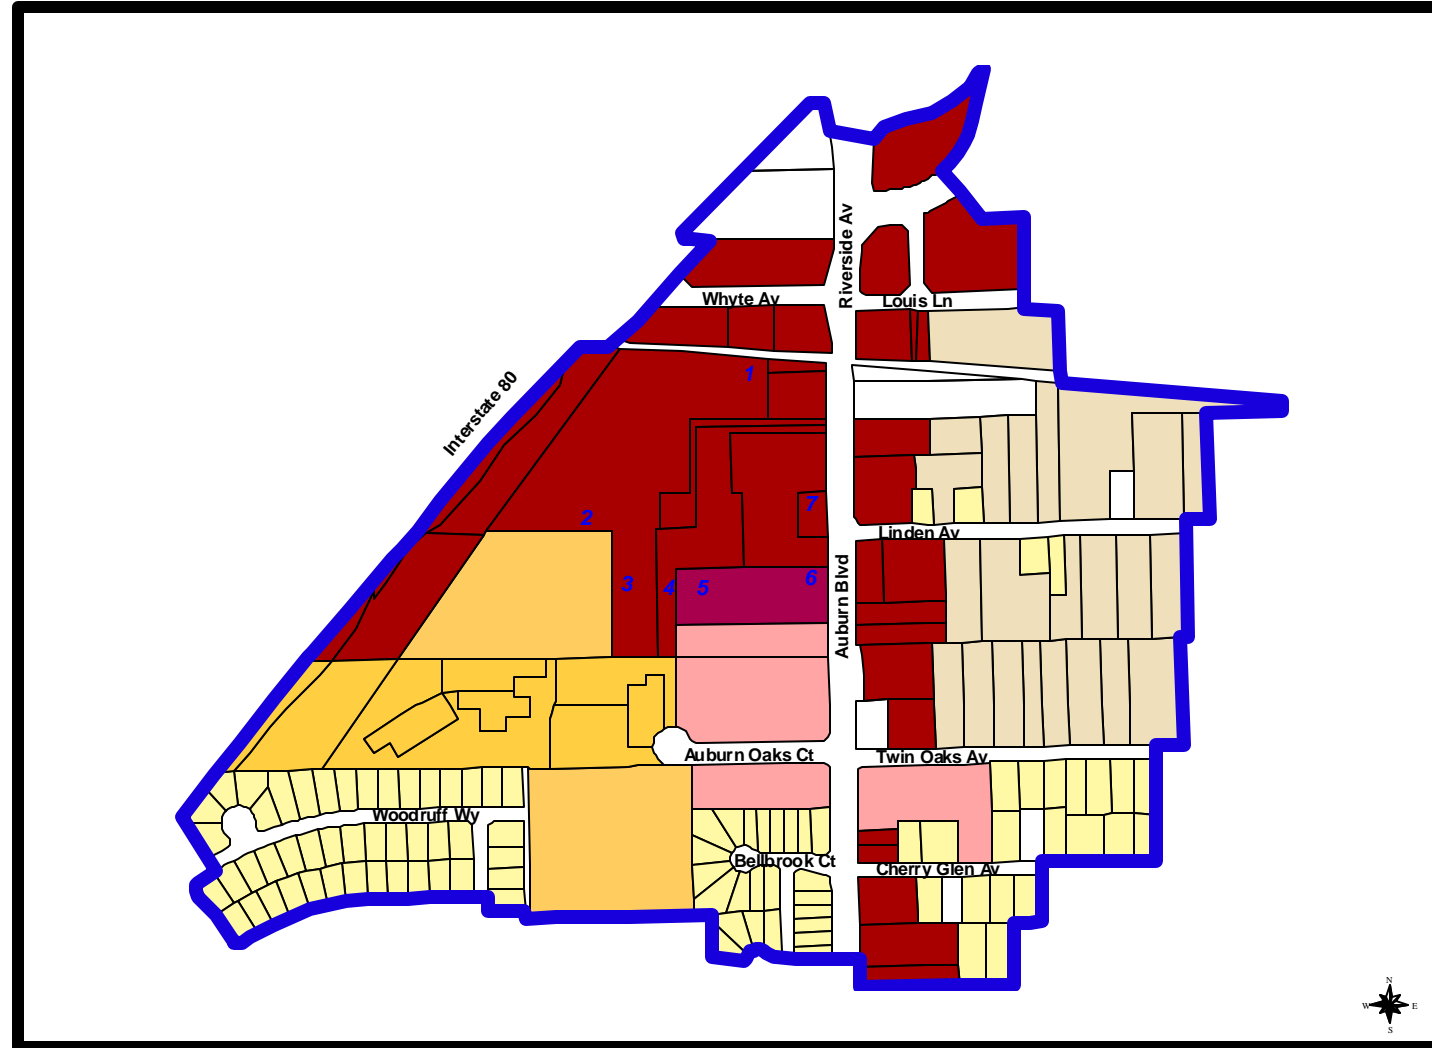

Site Context Photos

Citrus Heights - Auburn Blvd Site

1 - Looking South across lot

2 - Looking West across auxiliary lot
(I-80 beyond tree border)

3 - Looking Northeast past
K-Mart building to Auburn Blvd

7 - Looking West at K-Mart across lot

6 - Looking West along shopping strip

4 - Looking East across lot

5 - Looking East along shopping strip