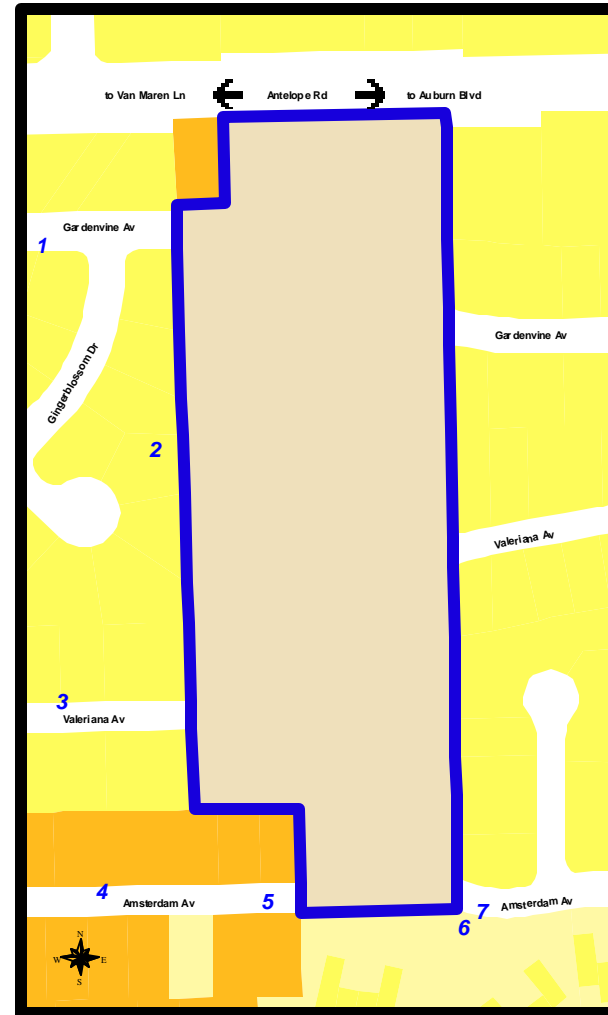

Site Context Photos

Citrus Heights - Antelope Rd Site

1 - Looking East on Gardenvine Av (dead end) at Gingerblossom Dr, toward site

2 - Looking East at site's mid-point

3 - Looking East on Valeriana Av (dead end) toward site

7 - Looking Northwest from site's southeastern corner

6 - Looking West along site's southern edge

4 - Looking East on Amsterdam Av (dead end) toward site

5 - Looking East at site's southern edge