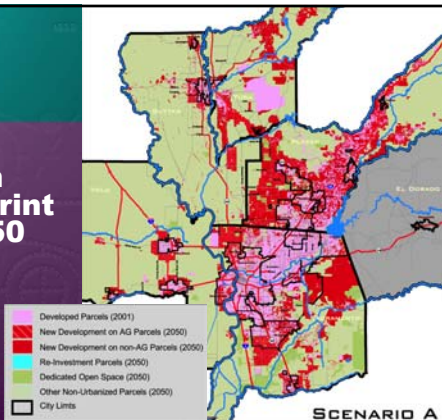

A

Urban Footprint — 2050

Sacramento Area Council of Governments • Valley Vision