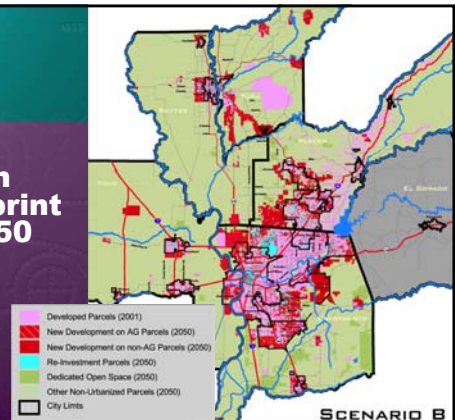

B

Urban Footprint — 2050

Sacramento Area Council of Governments • Valley Vision