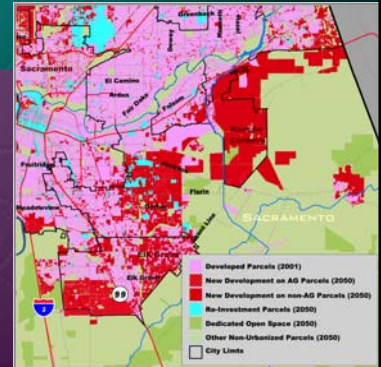

## B — growth focus

- B – areas on EDGE of region get their highest growth

Sacramento Area Council of Governments • Valley Vision

## C — growth focus

- C – areas in INNER RING of region get their highest growth

Sacramento Area Council of Governments • Valley Vision

## D — growth focus

- D – areas in CENTER of region get their highest growth

Sacramento Area Council of Governments • Valley Vision

## Urban Footprint Maps (middle of poster)

Sacramento Area Council of Governments • Valley Vision