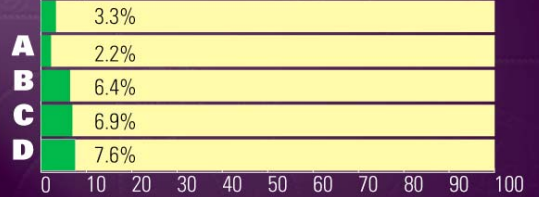

PERCENT OF TRAVEL TIME SPENT IN HEAVY CONGESTION

Existing

Sacramento Area Council of Governments • Valley Vision

TRANSIT SHARE OF COMMUTE TRIPS —REGION (in percent)

Existing

Sacramento Area Council of Governments • Valley Vision

TRANSIT SHARE OF COMMUTE TRIPS —SACRAMENTO CBD (in percent)

Existing

Sacramento Area Council of Governments • Valley Vision

TRANSIT TRIPS PER DAY

Existing

Sacramento Area Council of Governments • Valley Vision