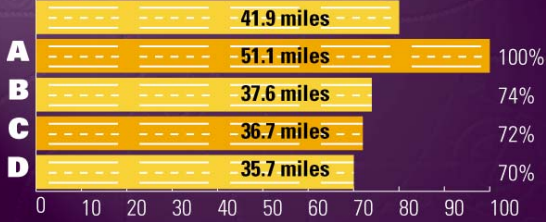

VEHICLE MILES TRAVELED PER DAY (per household)

Existing

Sacramento Area Council of Governments • Valley Vision

DAILY VEHICLE MINUTES OF TRAVEL (per household)

Existing

Sacramento Area Council of Governments • Valley Vision

PERCENT OF TRAVEL TIME SPENT IN HEAVY CONGESTION

Existing

Sacramento Area Council of Governments • Valley Vision

TRANSIT SHARE OF COMMUTE TRIPS —REGION (in percent)

Existing

Sacramento Area Council of Governments • Valley Vision