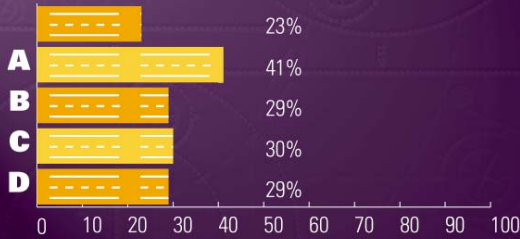

PERCENT OF TRAVEL TIME SPENT IN HEAVY CONGESTION

Existing

Sacramento Area Council of Governments • Valley Vision

TRANSIT SHARE OF COMMUTE TRIPS —REGION (in percent)

Existing

Sacramento Area Council of Governments • Valley Vision