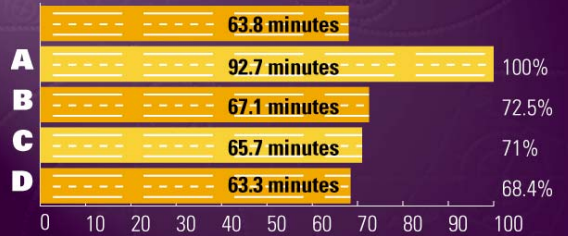

VEHICLE MILES TRAVELED PER DAY (per household)

Existing

Sacramento Area Council of Governments • Valley Vision

DAILY VEHICLE MINUTES OF TRAVEL (per household)

Existing

Sacramento Area Council of Governments • Valley Vision

PERCENT OF TRAVEL TIME SPENT IN HEAVY CONGESTION

Existing

Sacramento Area Council of Governments • Valley Vision

TRANSIT SHARE OF COMMUTE TRIPS —REGION (in percent)

Existing

Sacramento Area Council of Governments • Valley Vision