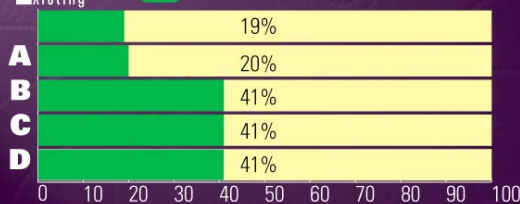

PERCENT OF TRAVEL TIME SPENT IN HEAVY CONGESTION

Existing

Sacramento Area Council of Governments • Valley Vision

TRANSIT SHARE OF COMMUTE TRIPS —REGION (in percent)

Existing

Sacramento Area Council of Governments • Valley Vision

TRANSIT SHARE OF COMMUTE TRIPS —SACRAMENTO CBD (in percent)

Existing

Sacramento Area Council of Governments • Valley Vision

TRANSIT TRIPS PER DAY

Existing

Sacramento Area Council of Governments • Valley Vision