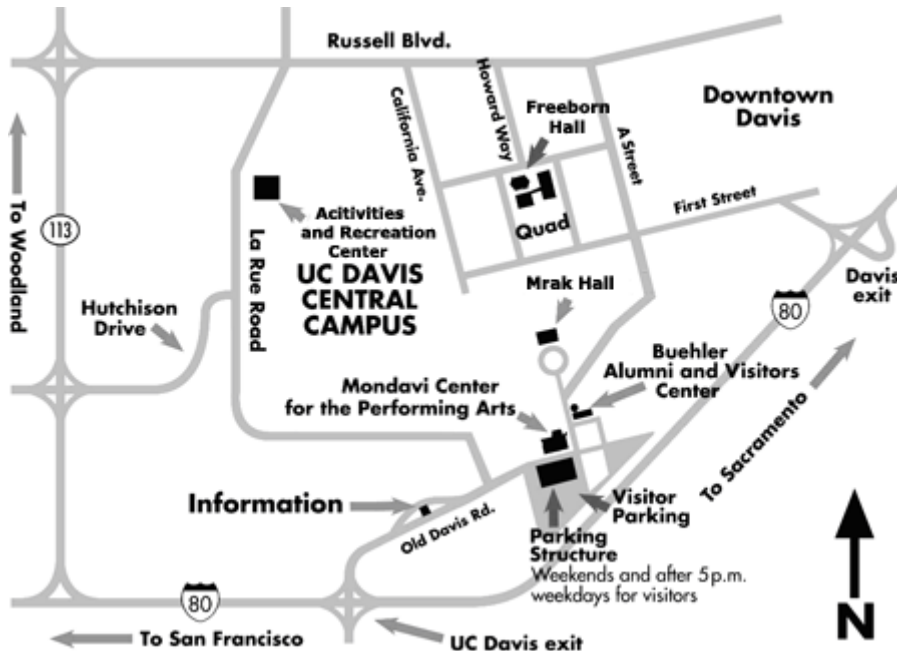

# Directions to the University of California, Davis Buehler Alumni & Visitors Center Davis, CA 95616

From **San Francisco**: Take Interstate 80 East. Exit at UC Davis. Turn left onto Old Davis Road. Pass the South Gate Information Kiosk, continue straight to go to the Alumni Center Building, **or turn right to go the parking structure**. Go past the Mondavi Center to reach the Walter A. Buehler Alumni and Visitors Center.

From **Sacramento**: Take Interstate 80 West. Exit at UC Davis. Turn right onto Old Davis Road. Pass the South Gate Information Kiosk, continue straight to go to the Alumni Center Building, **or turn right to go the parking structure**. Go past the Mondavi Center to reach the Walter A. Buehler Alumni and Visitors Center.

From **Woodland**: Take Highway 113 South to Interstate 80 towards Sacramento. Exit at UC Davis. Turn left onto Old Davis Road. Pass the South Gate Information Kiosk, continue straight to go to the Alumni Center Building, **or turn right to go the parking structure**. Go past the Mondavi Center to reach the Walter A. Buehler Alumni and Visitors Center.

## Parking Structure

At the entrance of the Parking Structure you will find a parking ticket dispenser which takes cash or credit cards. Visitor parking is \$6.00 per day. Please keep your receipt and leave it in your Board folder. The parking fee will be reimbursed through your per diem checks. The easternmost, triangular portion of the parking structure provides the quickest access to the Alumni & Visitors Center.